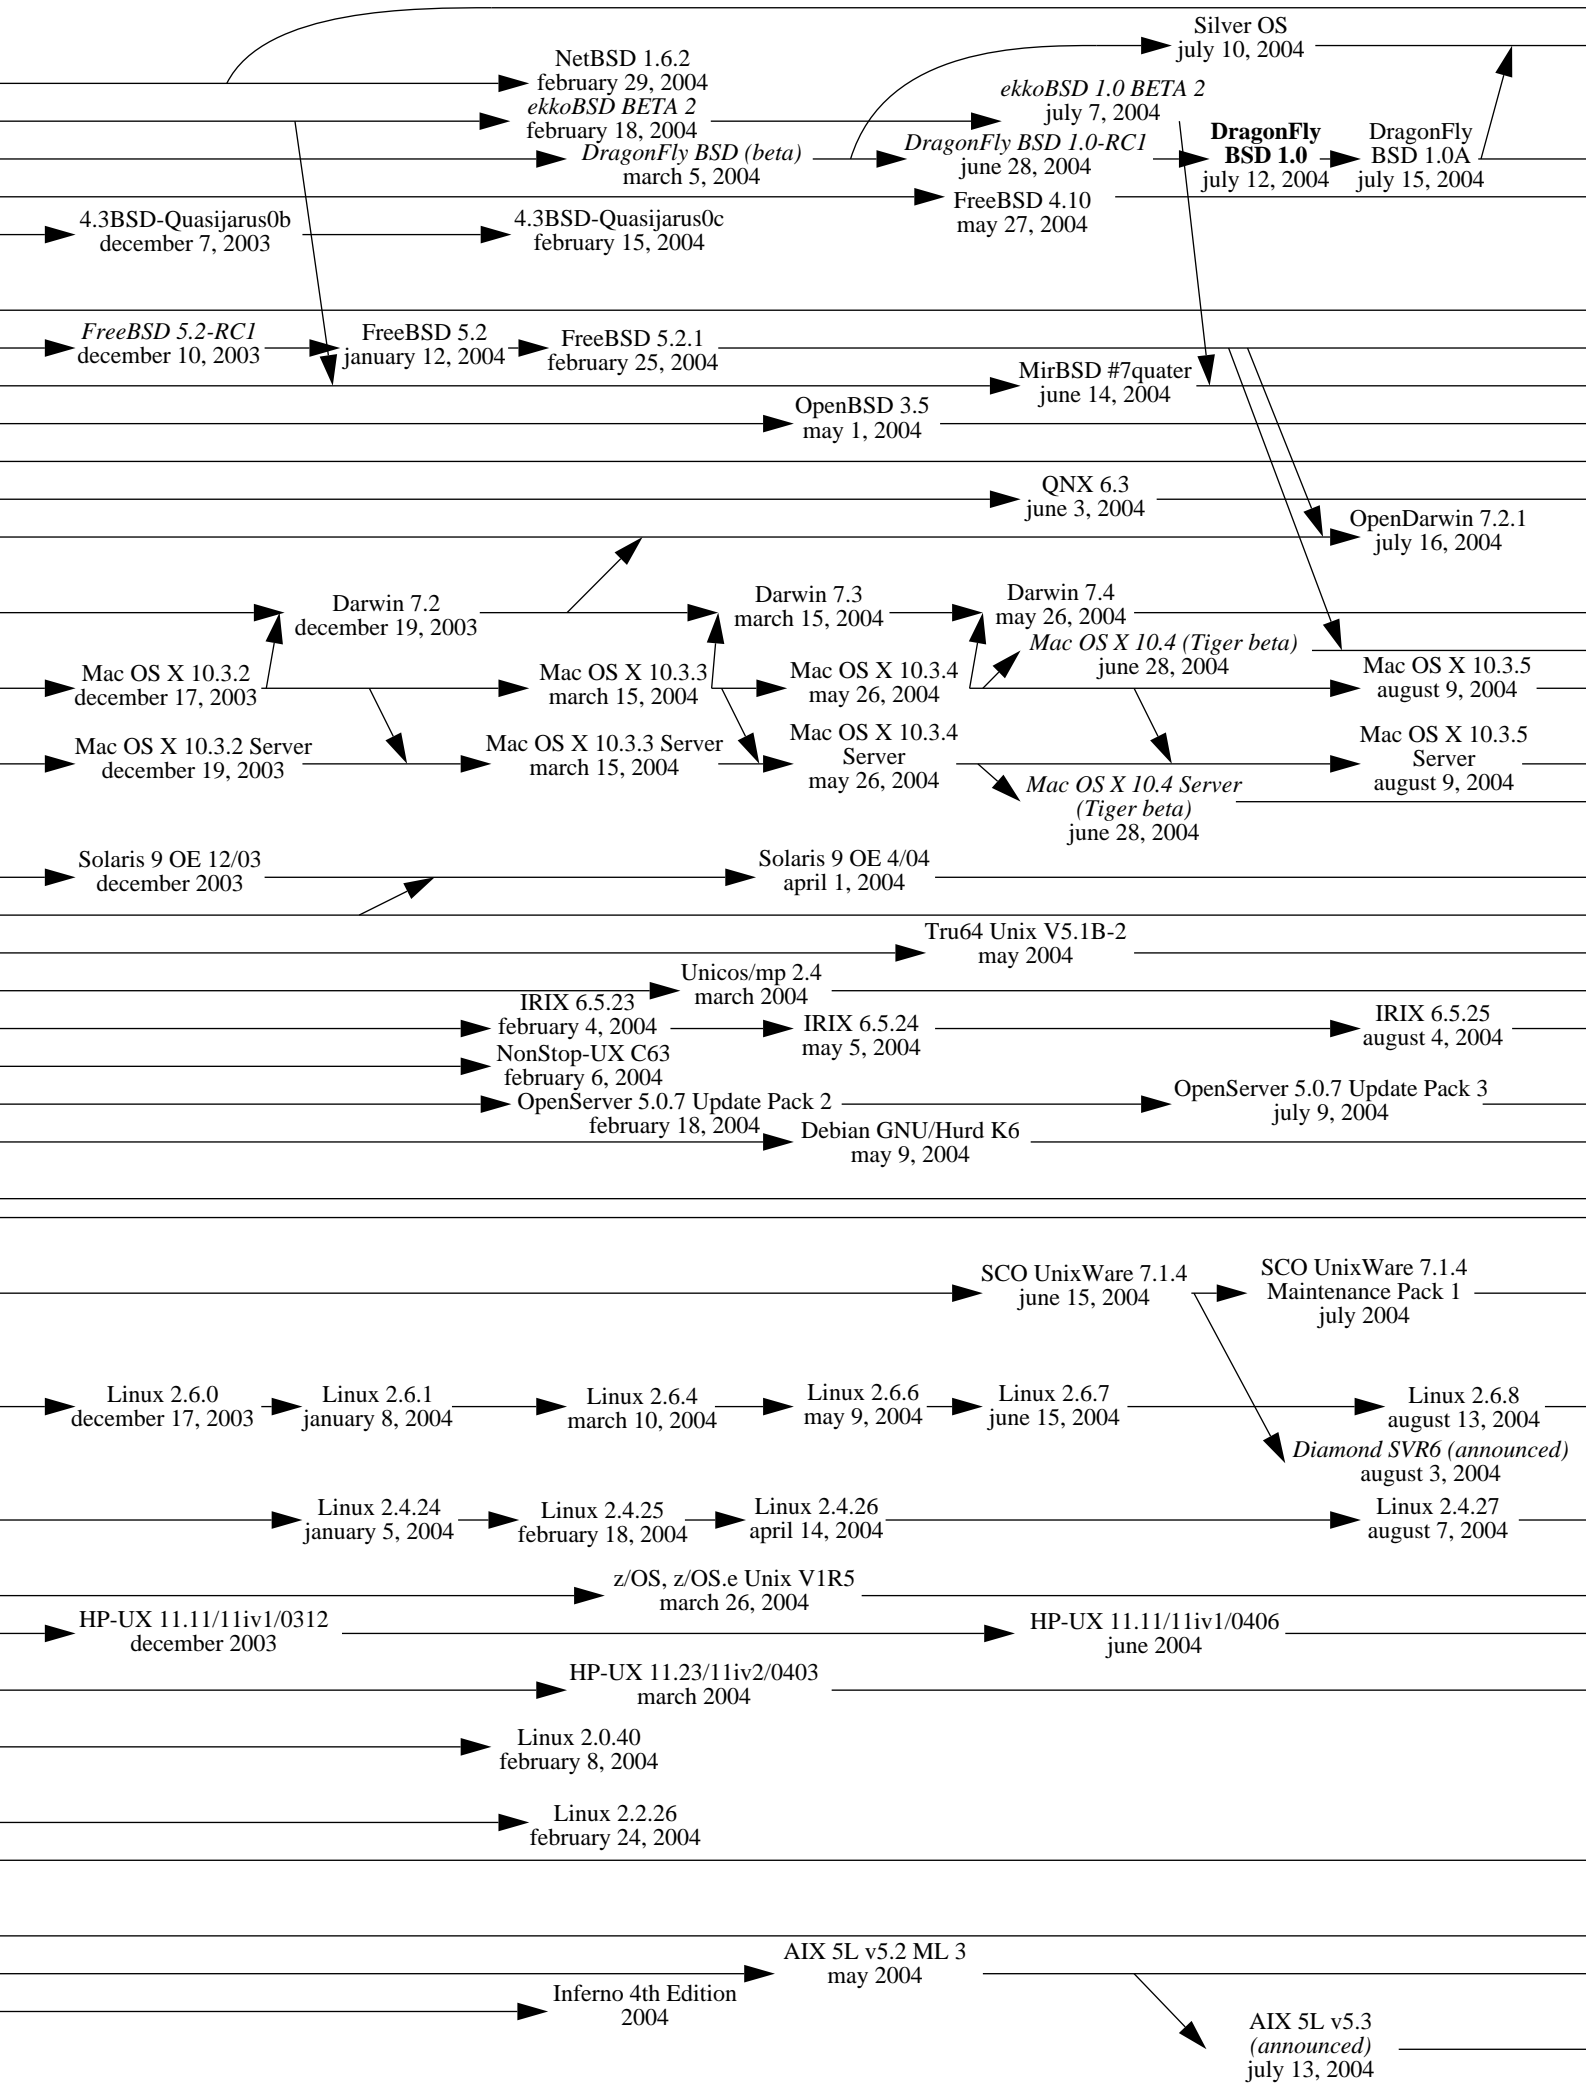

1977

1978

1979

1980

Note 1: an arrow indicates an inheritance like a compatibility, it is not only a matter of source code.

Note 2: this diagram shows complete systems and [micro]kernels like Mach, Linux, the Hurd... This is because sometimes kernel versions are more appropriate to see the evolution of the system.

1989

1990

1991

1992

1993

1994

1995

1996

1997

1998

1999

2000

2001

2002

2003

2004

2007

2008

2009

2010

2011

2012

2013

2014