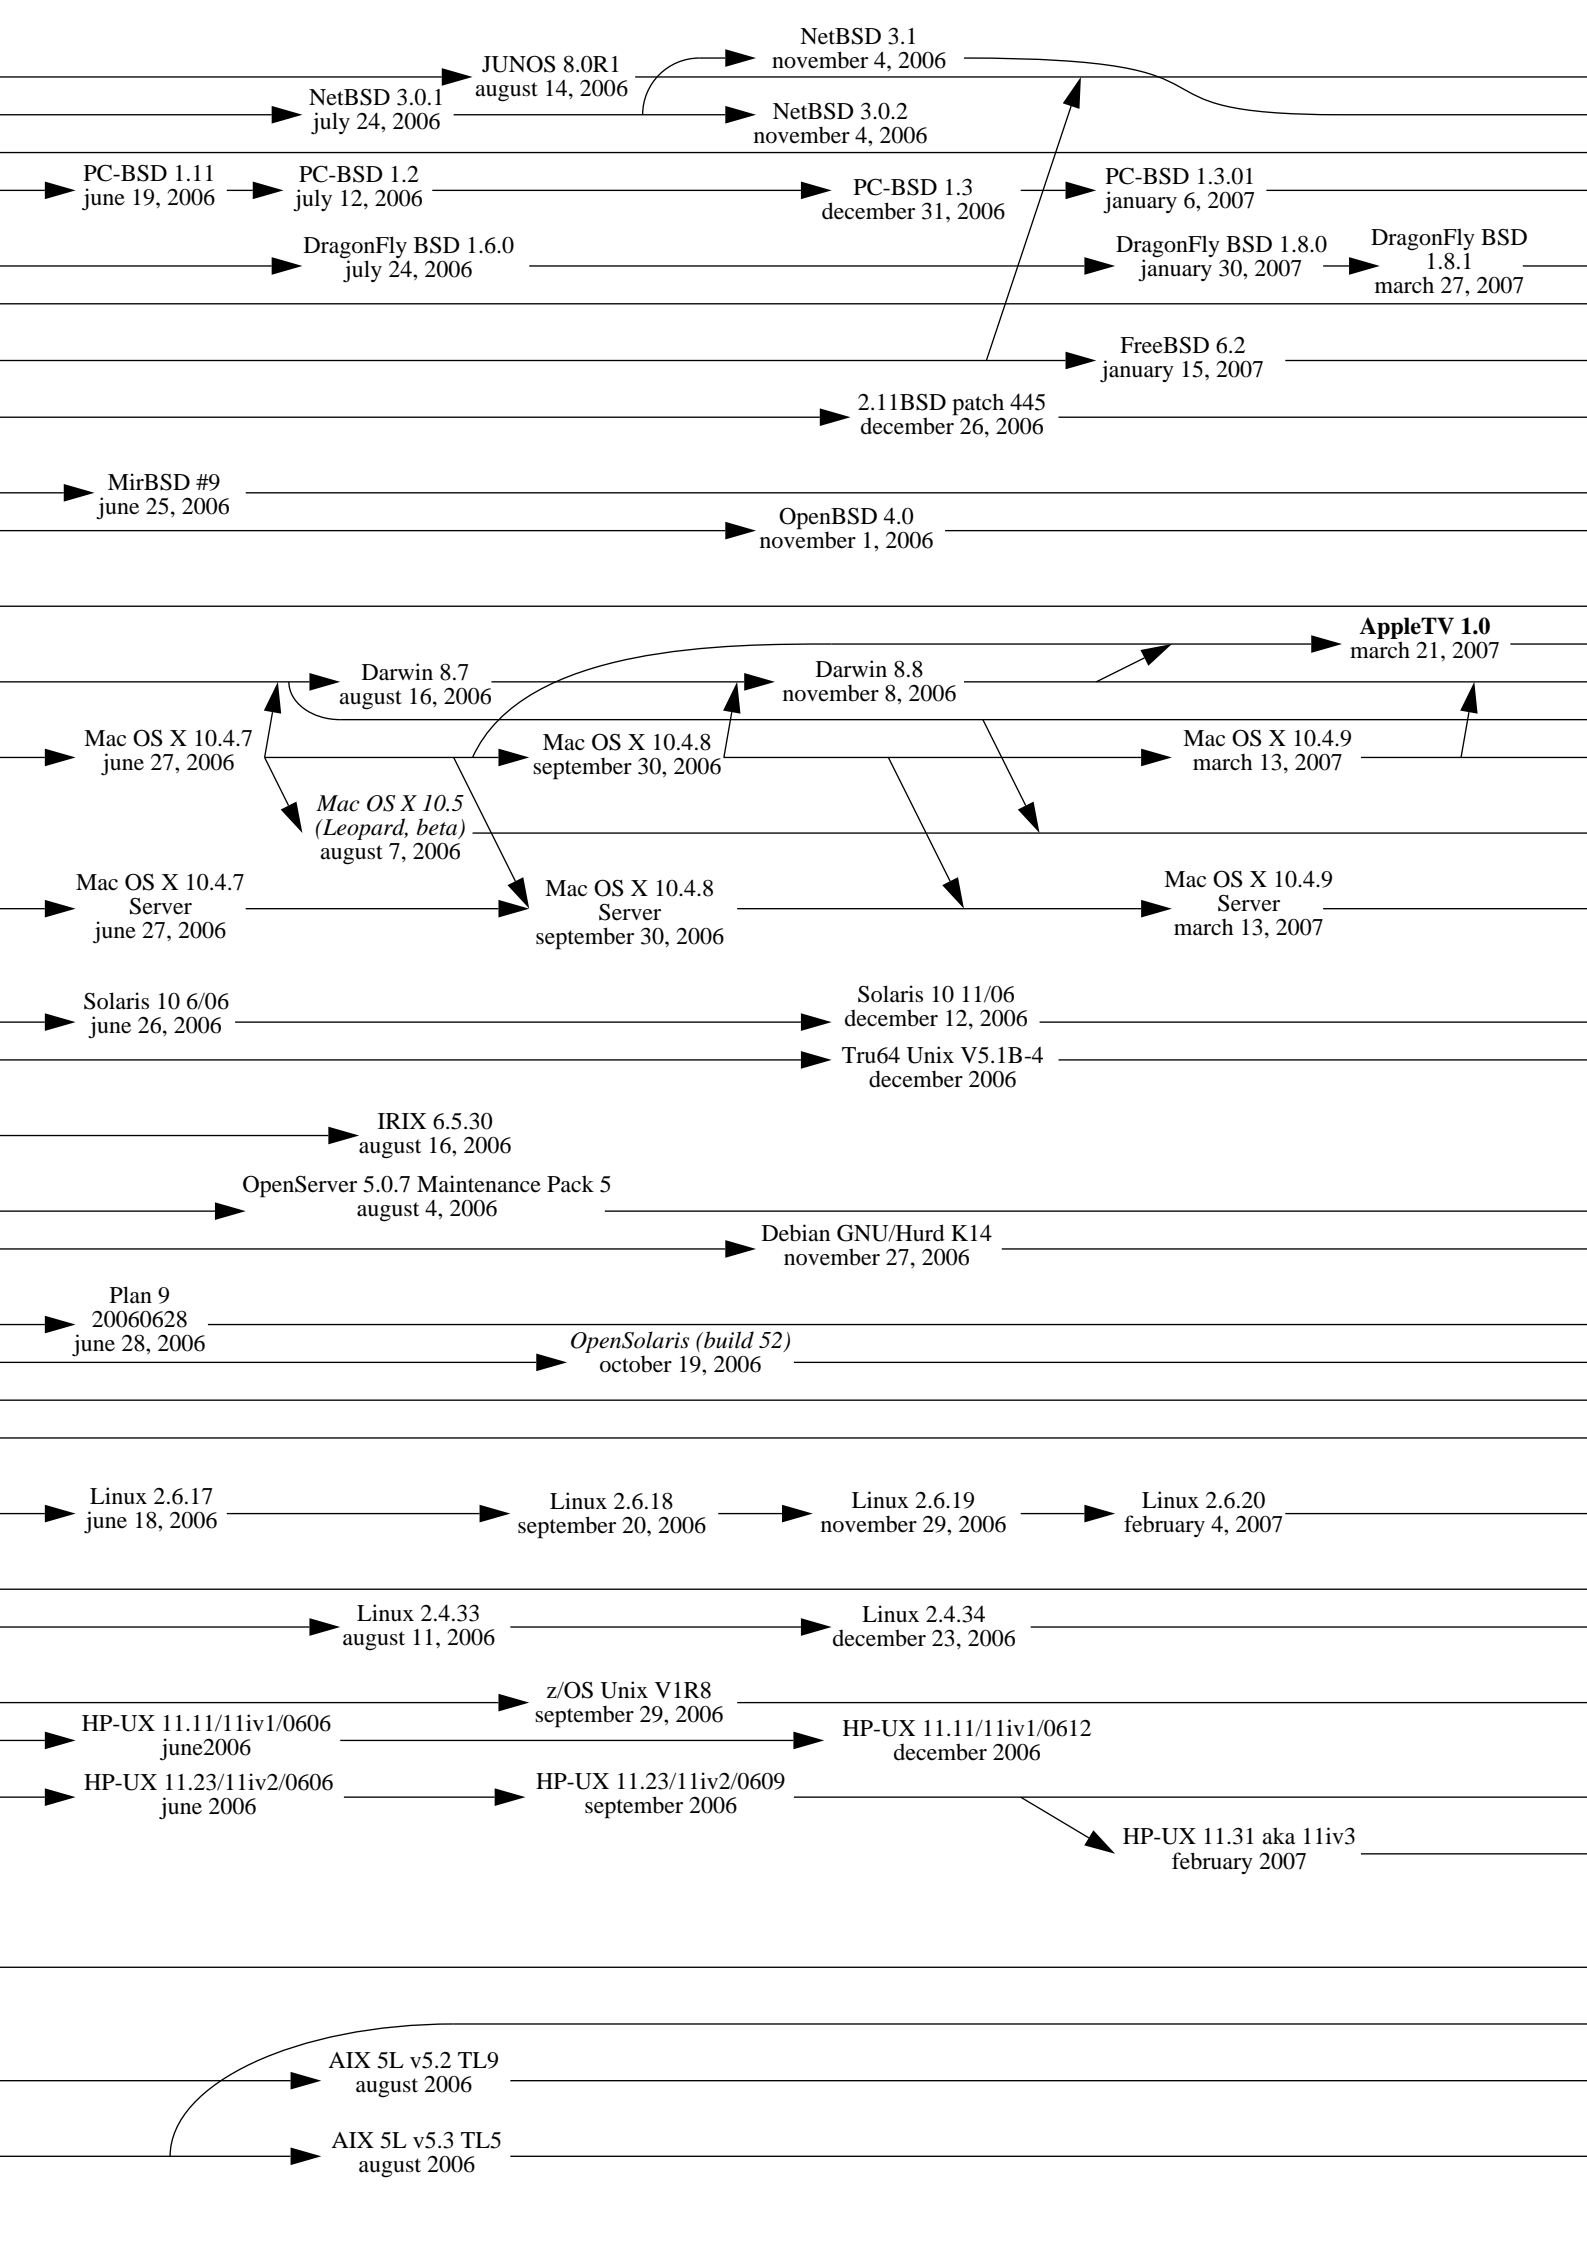

1977

1978

1979

1980

Note 1: an arrow indicates an inheritance like a compatibility, it is not only a matter of source code.

Note 2: this diagram shows complete systems and [micro]kernels like Mach, Linux, the Hurd... This is because sometimes kernel versions are more appropriate to see the evolution of the system.

1989

1990

1991

1992

1993

1994

1995

1996

1997

1998

1999

2000

2001

2002

2003

2004

2007

2008

2009

2010

2011

2012

2013

2014