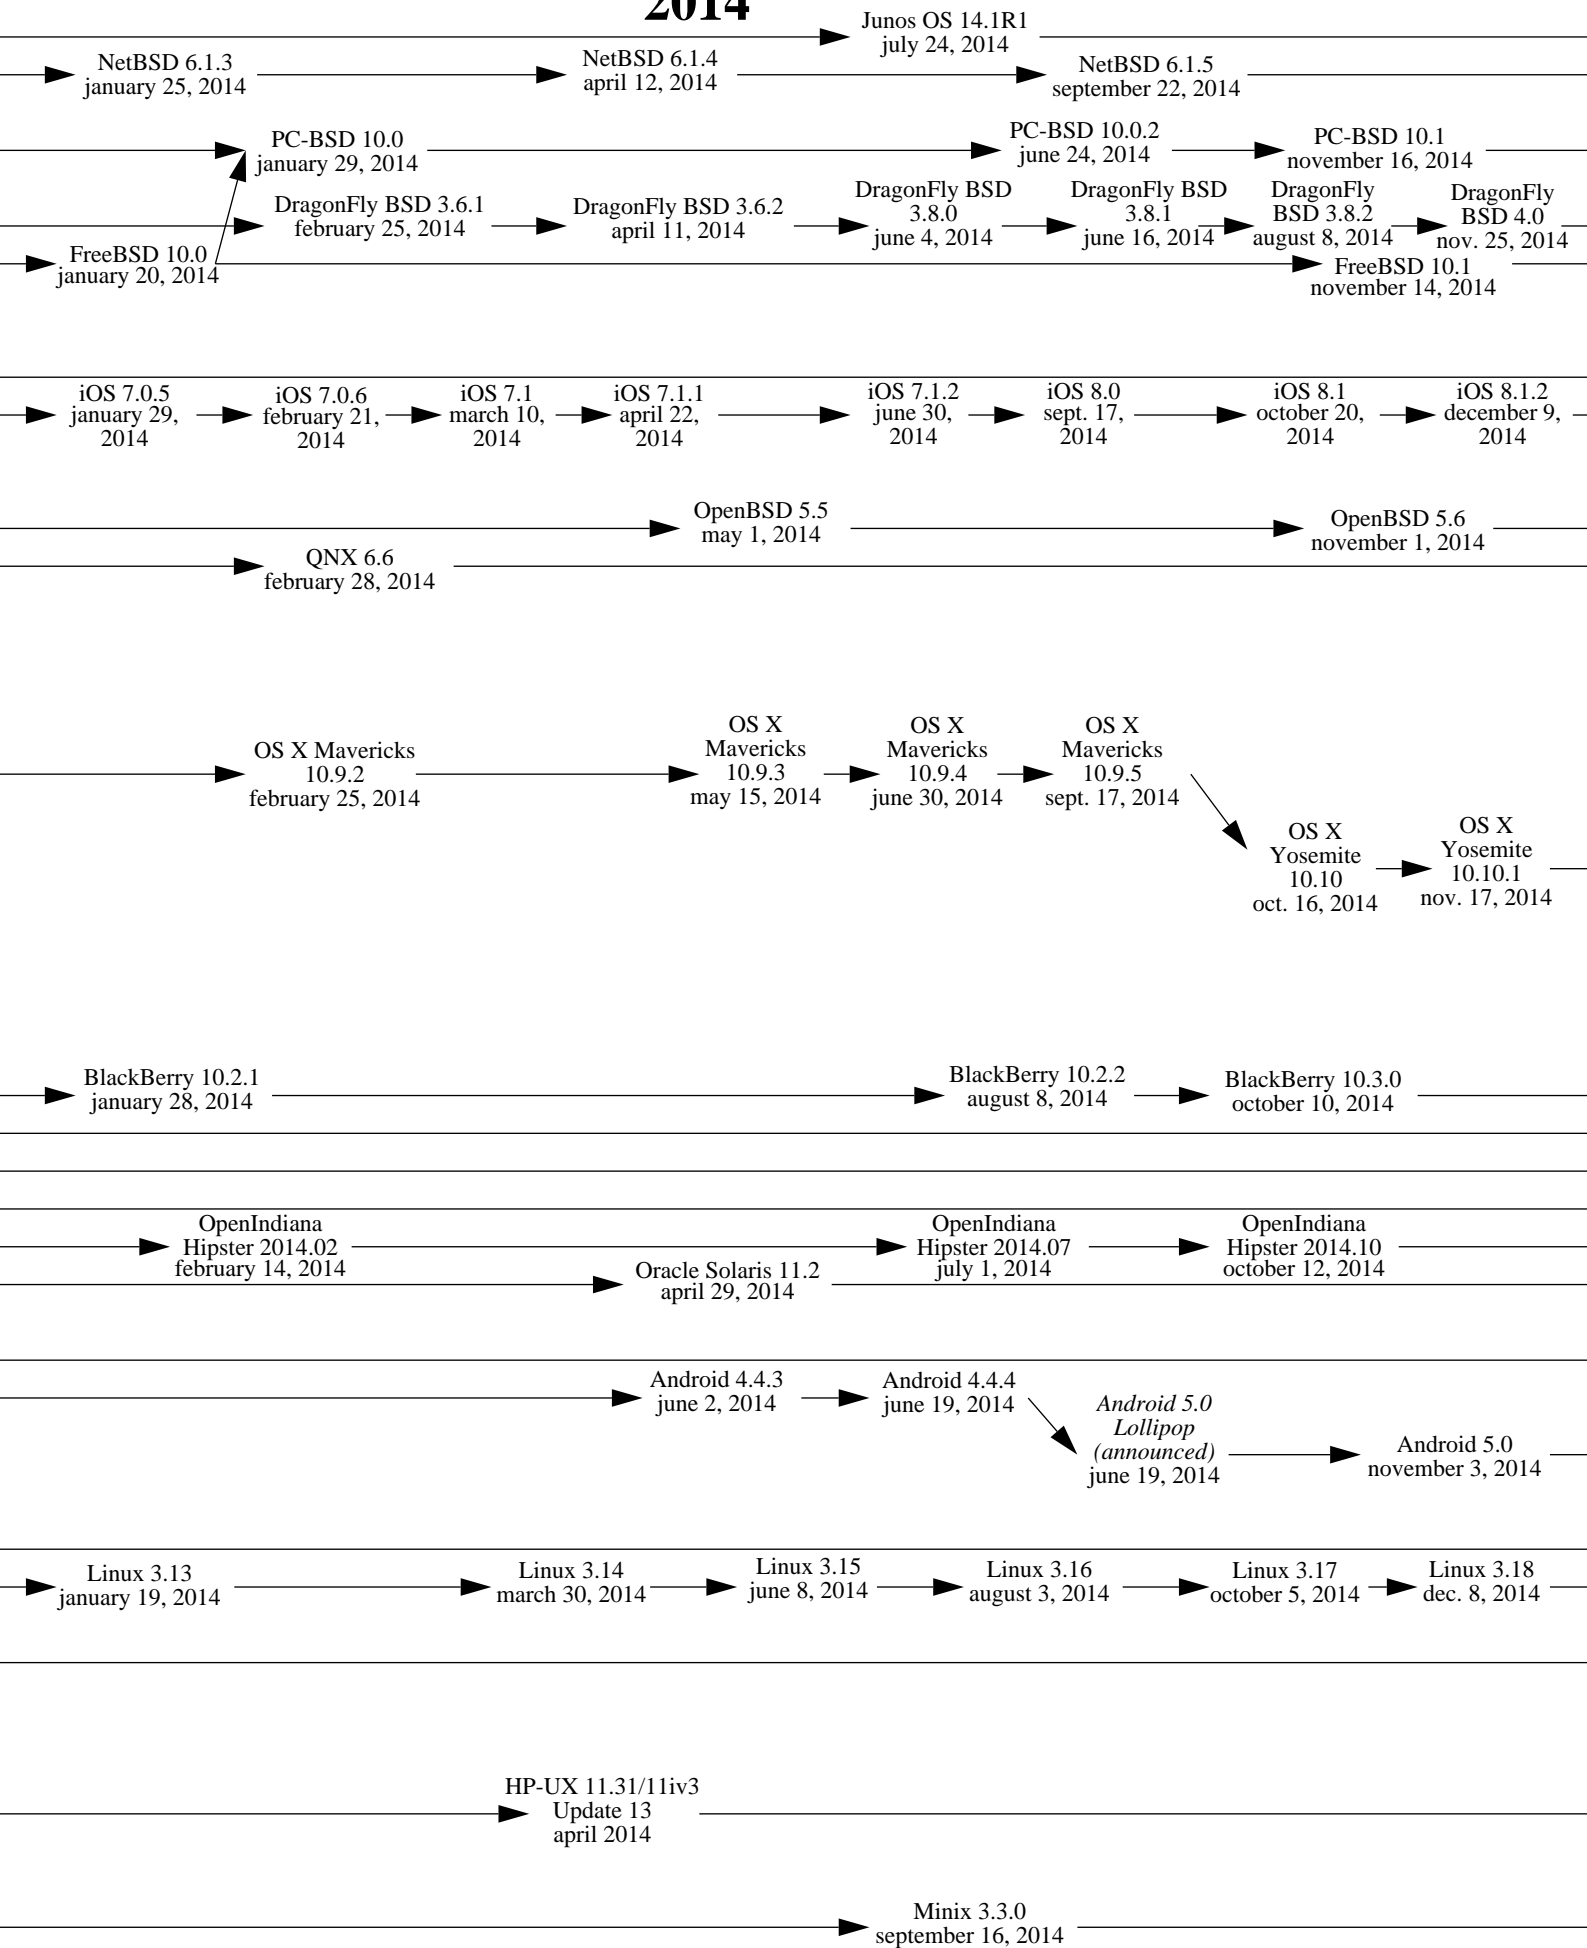

1977

1978

1979

1980

Note 1: an arrow indicates an inheritance like a compatibility, it is not only a matter of source code.

Note 2: this diagram shows complete systems and [micro]kernels like Mach, Linux, the Hurd... This is because sometimes kernel versions are more appropriate to see the evolution of the system.

1989

1990

1991

1992

1993

1994

1995

1996

2007

2008

2009

2010

2011

2012

2013

2014

2015

2016

2017

2018

2019

2020

2021

2022