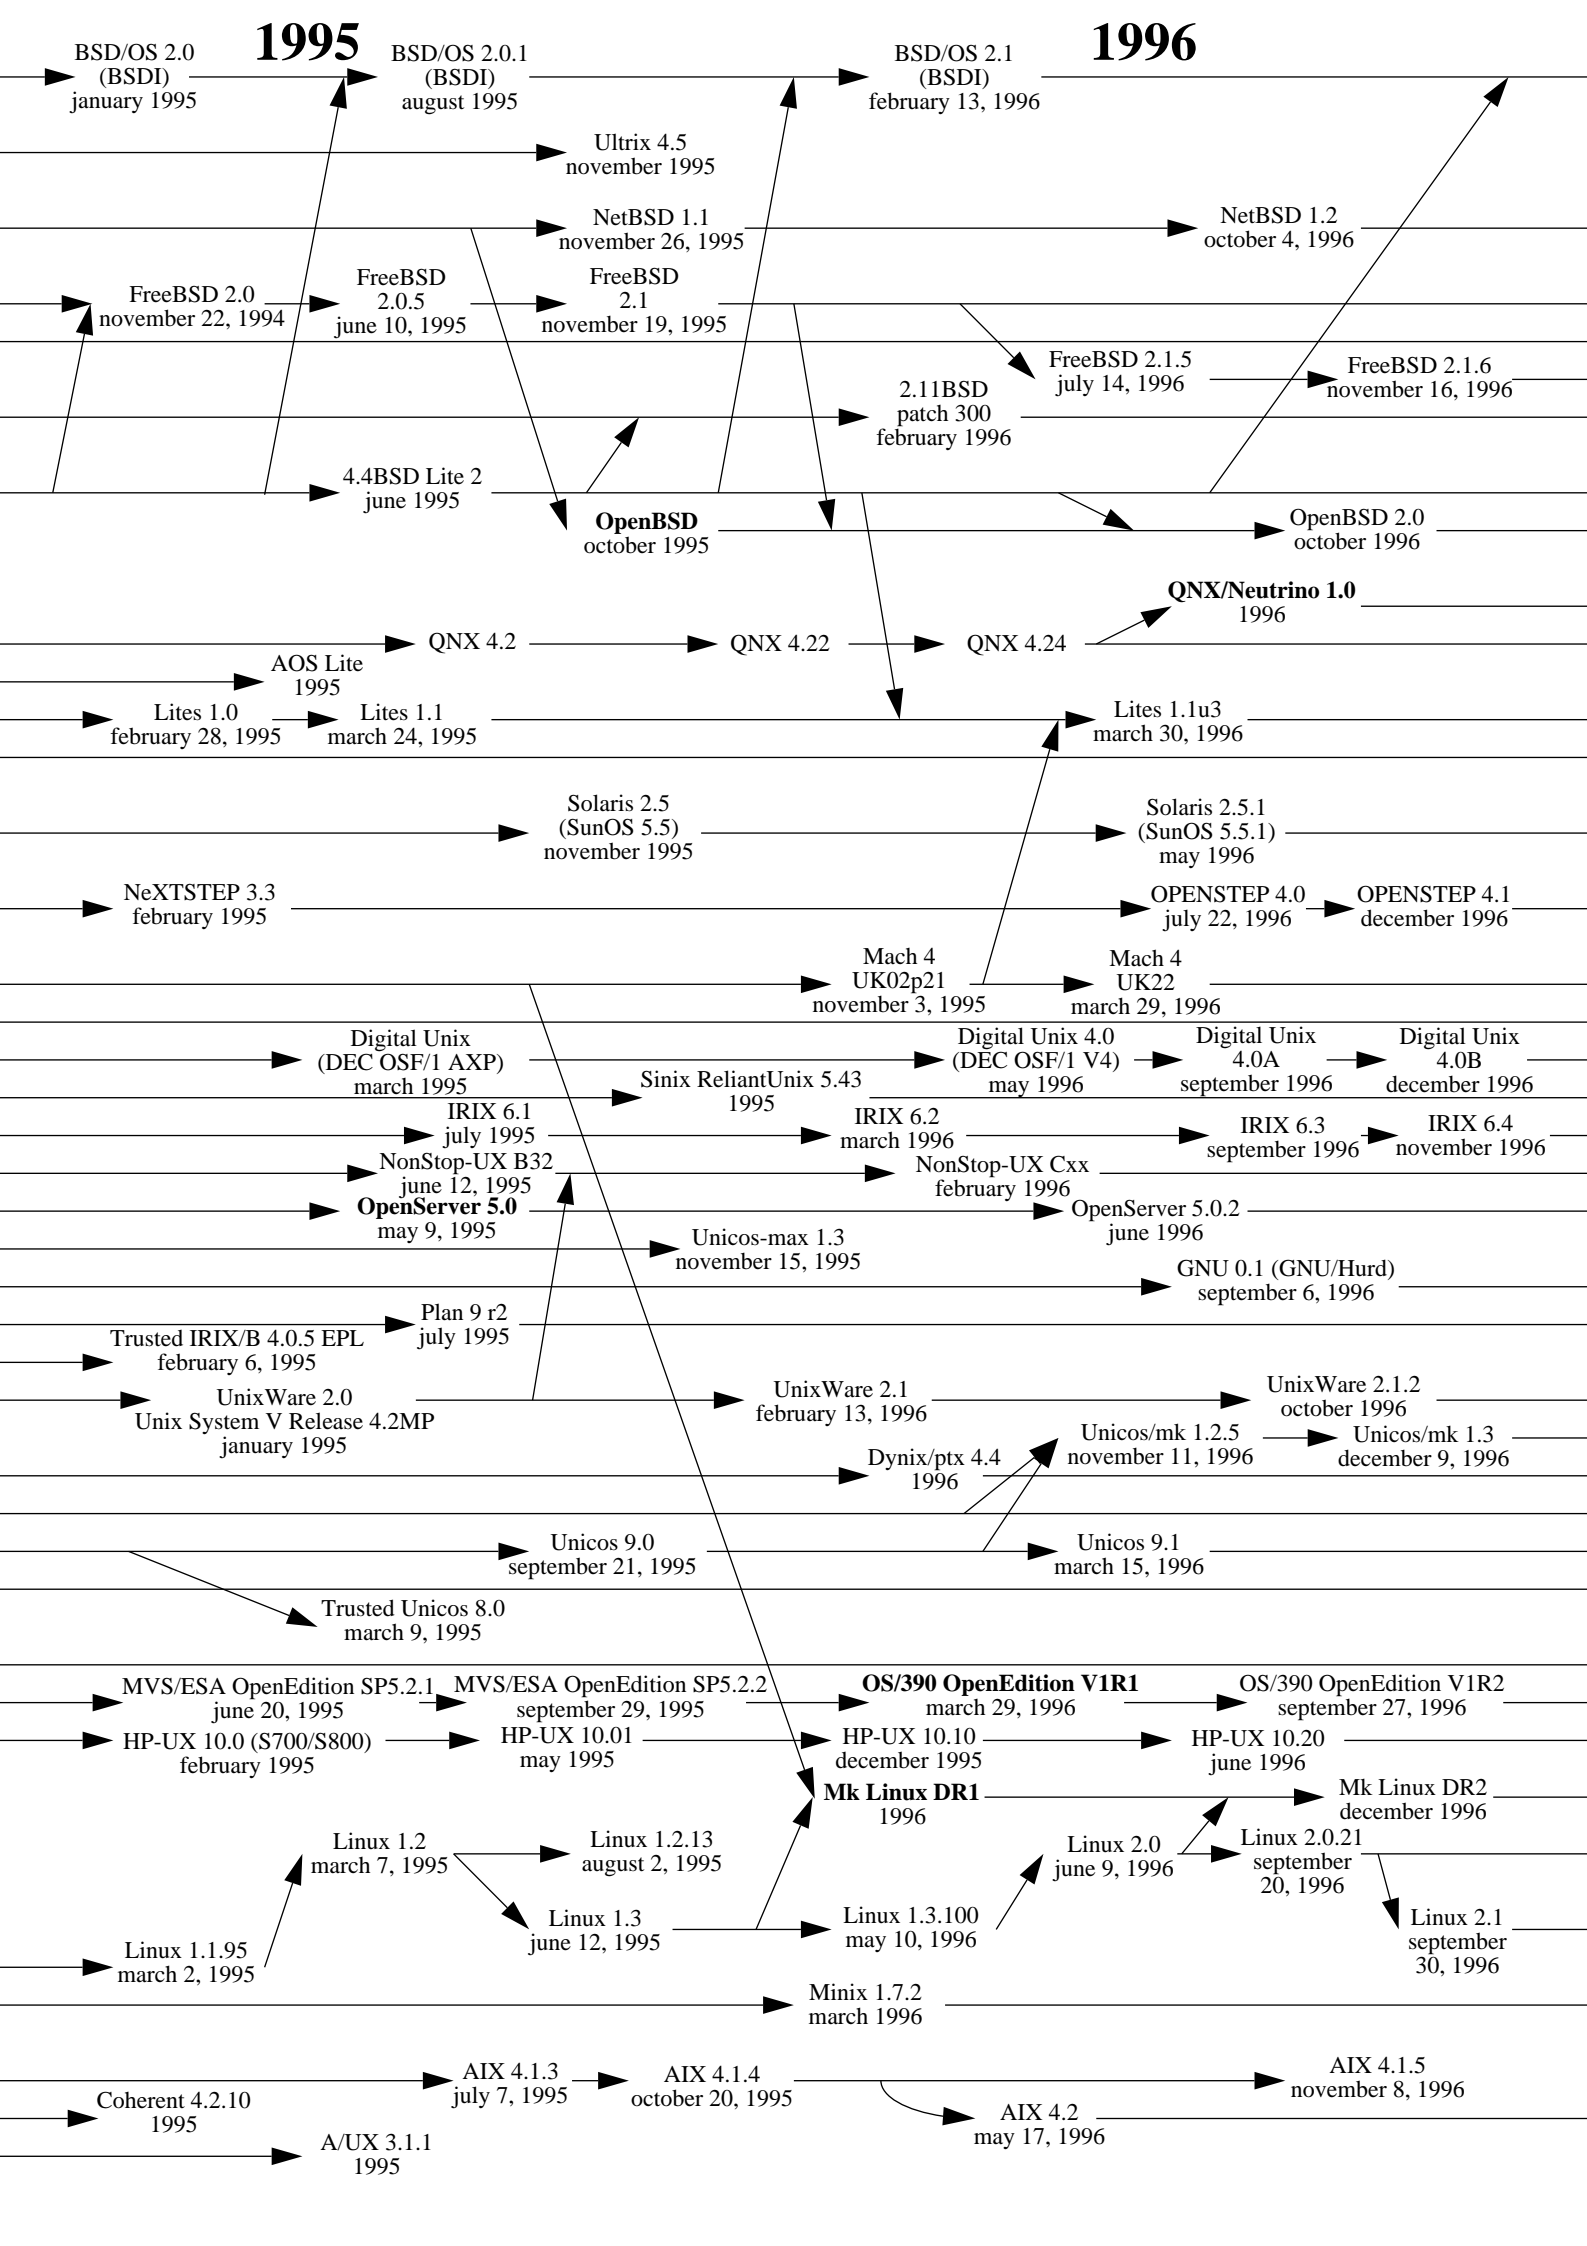

Note 1: an arrow indicates an inheritance like a compatibility, it is not only a matter of source code.

Note 2: this diagram shows complete systems and [micro]kernels like Mach, Linux, the Hurd... This is because sometimes kernel versions are more appropriate to see the evolution of the system.