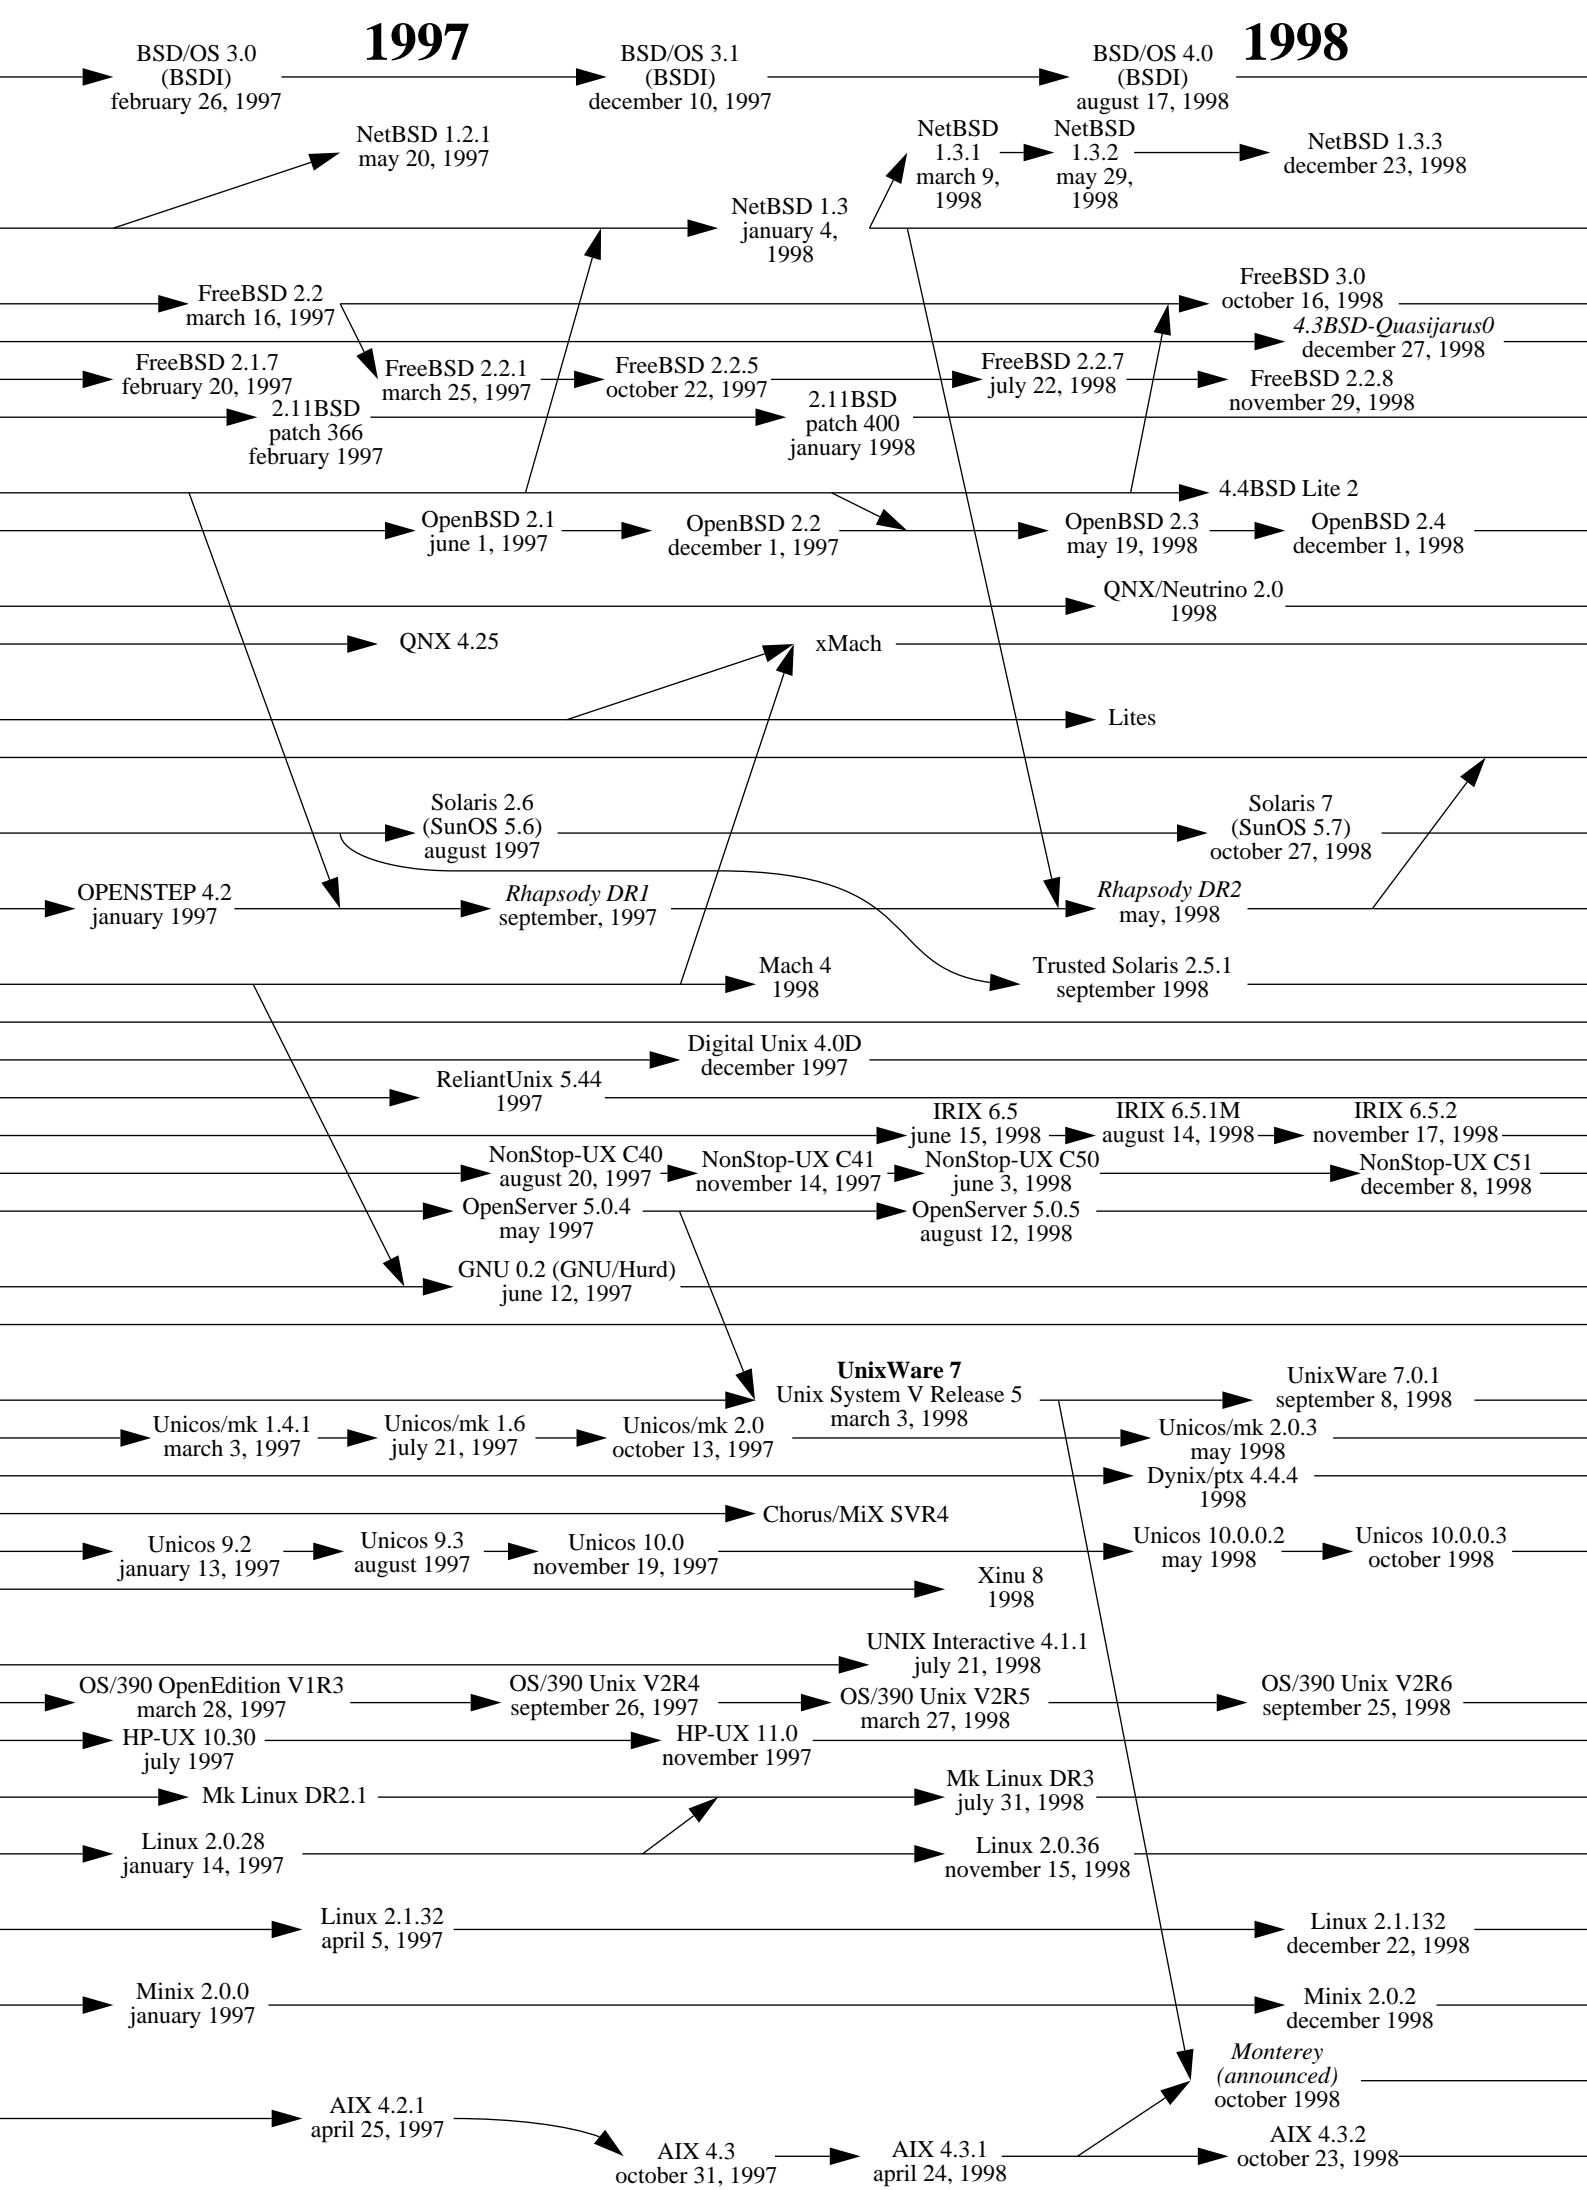

Note 1: an arrow indicates an inheritance like a compatibility, it is not only a matter of source code.

Note 2: this diagram shows complete systems and [micro]kernels like Mach, Linux, the Hurd... This is because sometimes kernel versions are more appropriate to see the evolution of the system.

AIX 3.2 1990

Coherent 3.0

Coherent 4.0 may 1992

A/UX 2.0 june 1990

A/UX 3.0 april 16, 1992

AIX PS/2 1.3 october 2, 1992