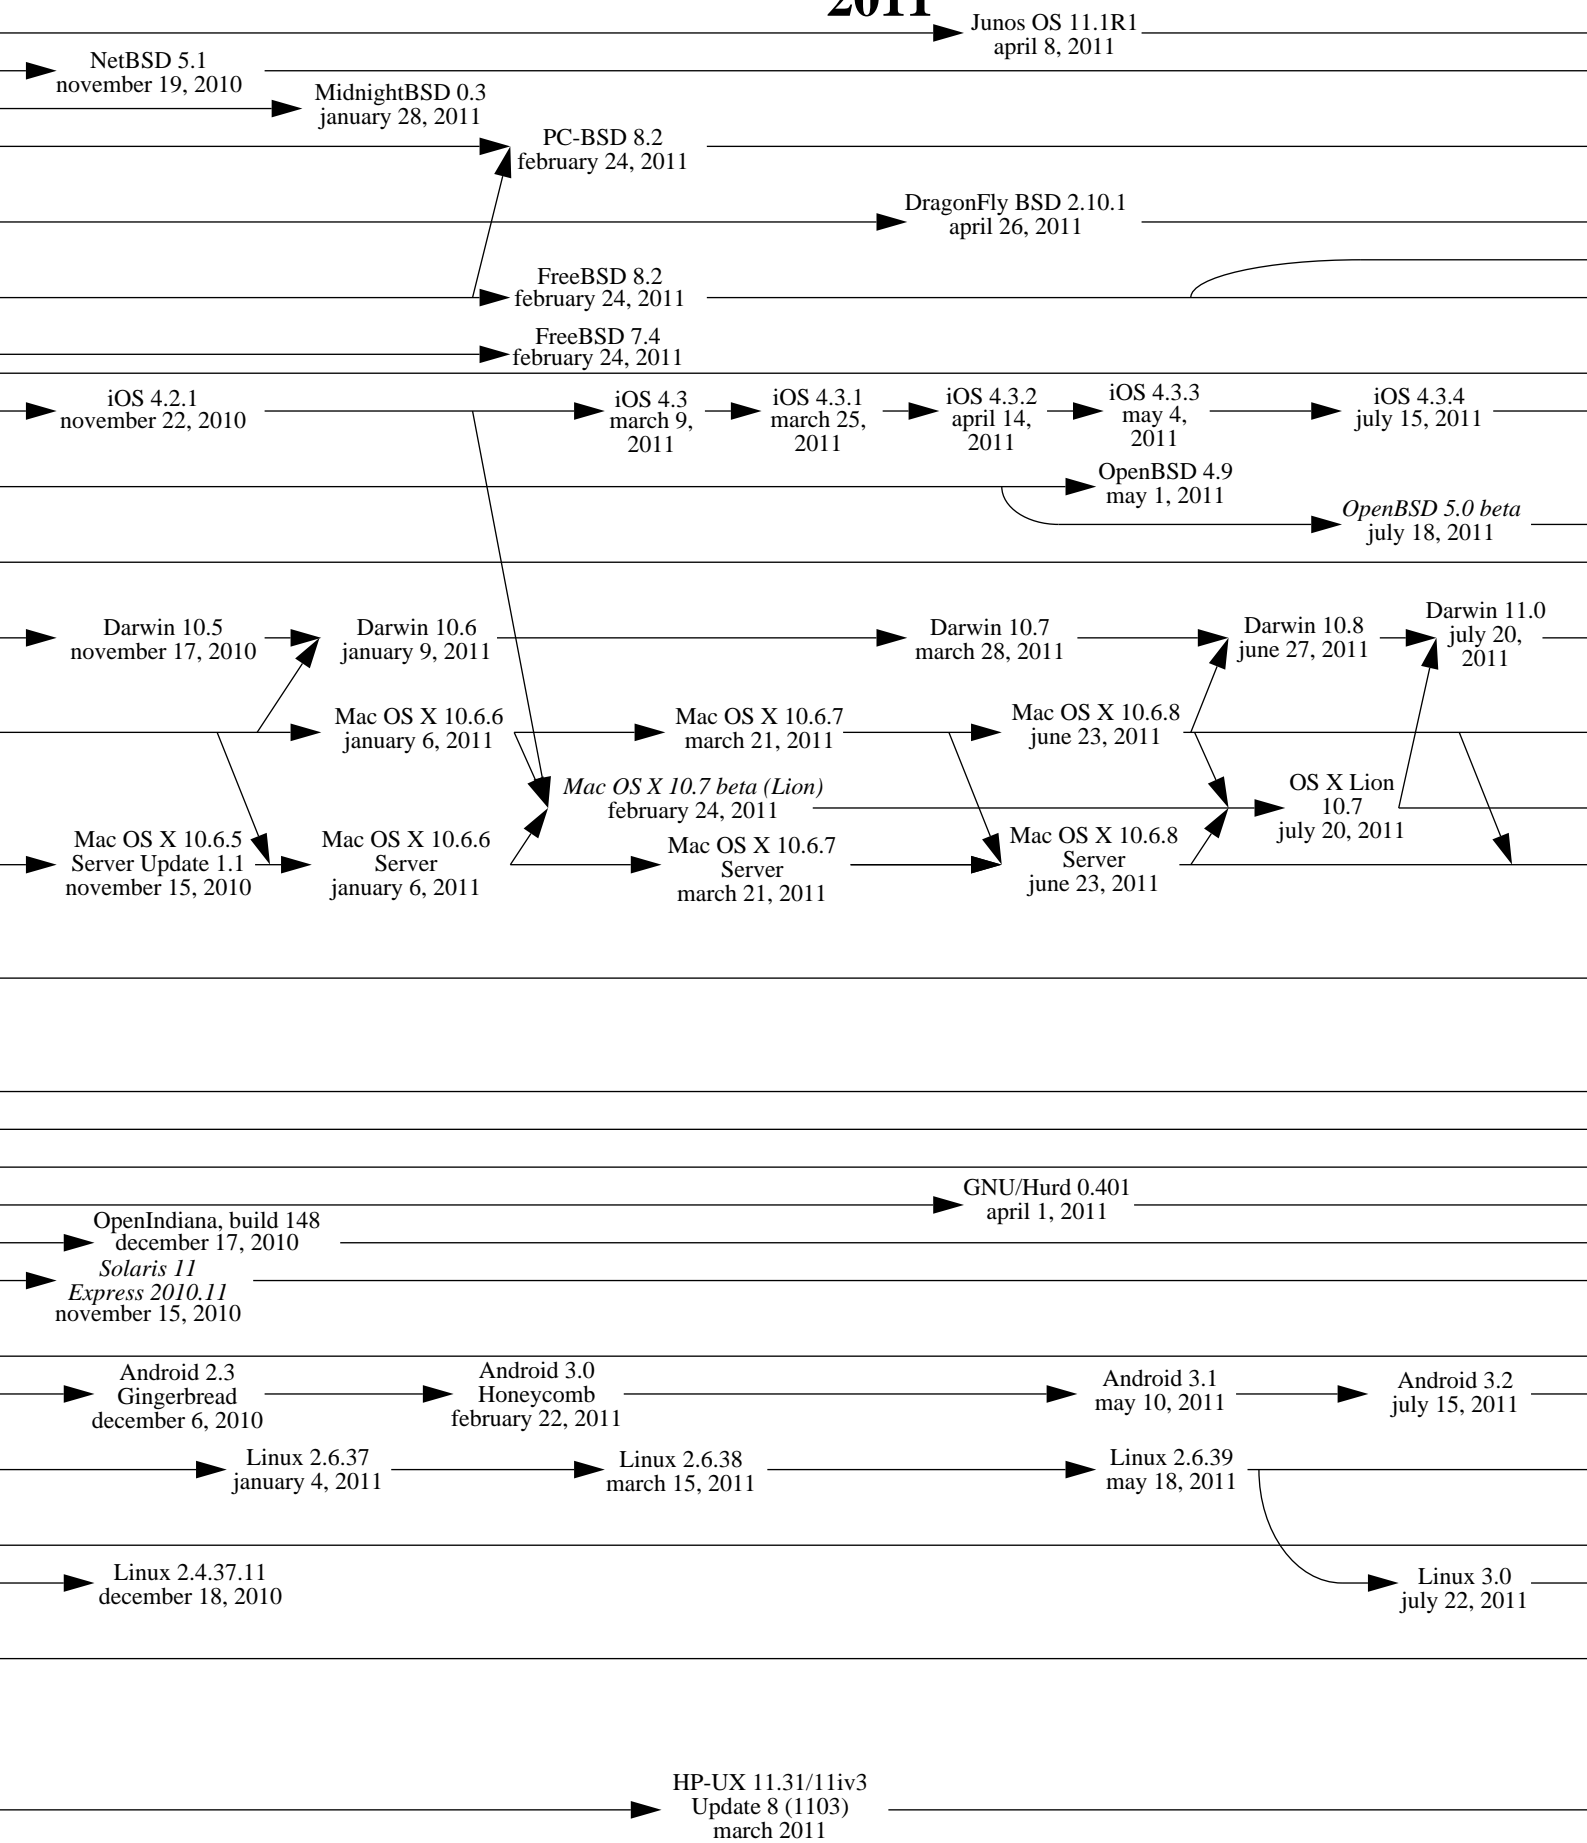

1977

1978

1979

1980

Note 1: an arrow indicates an inheritance like a compatibility, it is not only a matter of source code.

Note 2: this diagram shows complete systems and [micro]kernels like Mach, Linux, the Hurd... This is because sometimes kernel versions are more appropriate to see the evolution of the system.

1989

1990

1991

1992

1993

1994

1995

1996

2007

2008

2009

2010

2011

2012

2013

2014

2015

2016

2017

2018

2019

2020

2021

2022