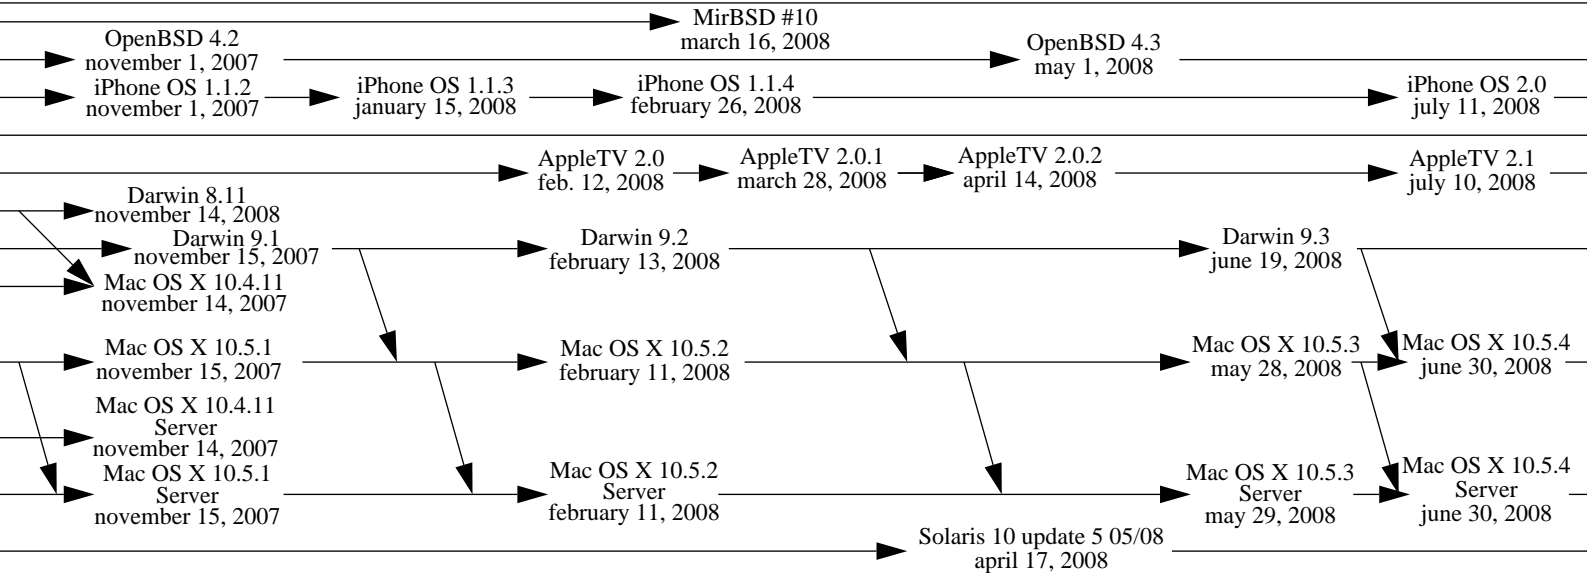

Debian GNU/Hurd K9
may 13, 2005

OpenSolaris
(announced)
june 14, 2005

OpenSolaris
(build 21)
july 26, 2005

Linux 2.6.11
march 2, 2005

Linux 2.6.12
june 17, 2005

Linux 2.6.13
august 28, 2005

OpenServer 6
(Legend beta)
february 23, 2005

Linux 2.4.30
april 3, 2005

OpenServer 6
june 22, 2005

OpenServer 6
Maintenance Pack 1
august 4, 2005

Linux 2.4.31
may 31, 2005

HP-UX 11.23/11iv2/0505
may 2005

AIX 5L v5.2 ML 6
may 2005

AIX 5L v5.3 ML 2
may 2005

2007

2008

2009

2010

2011

2012

2013

2014

2015

2016

2017

2018

2019

2020

2021

2022