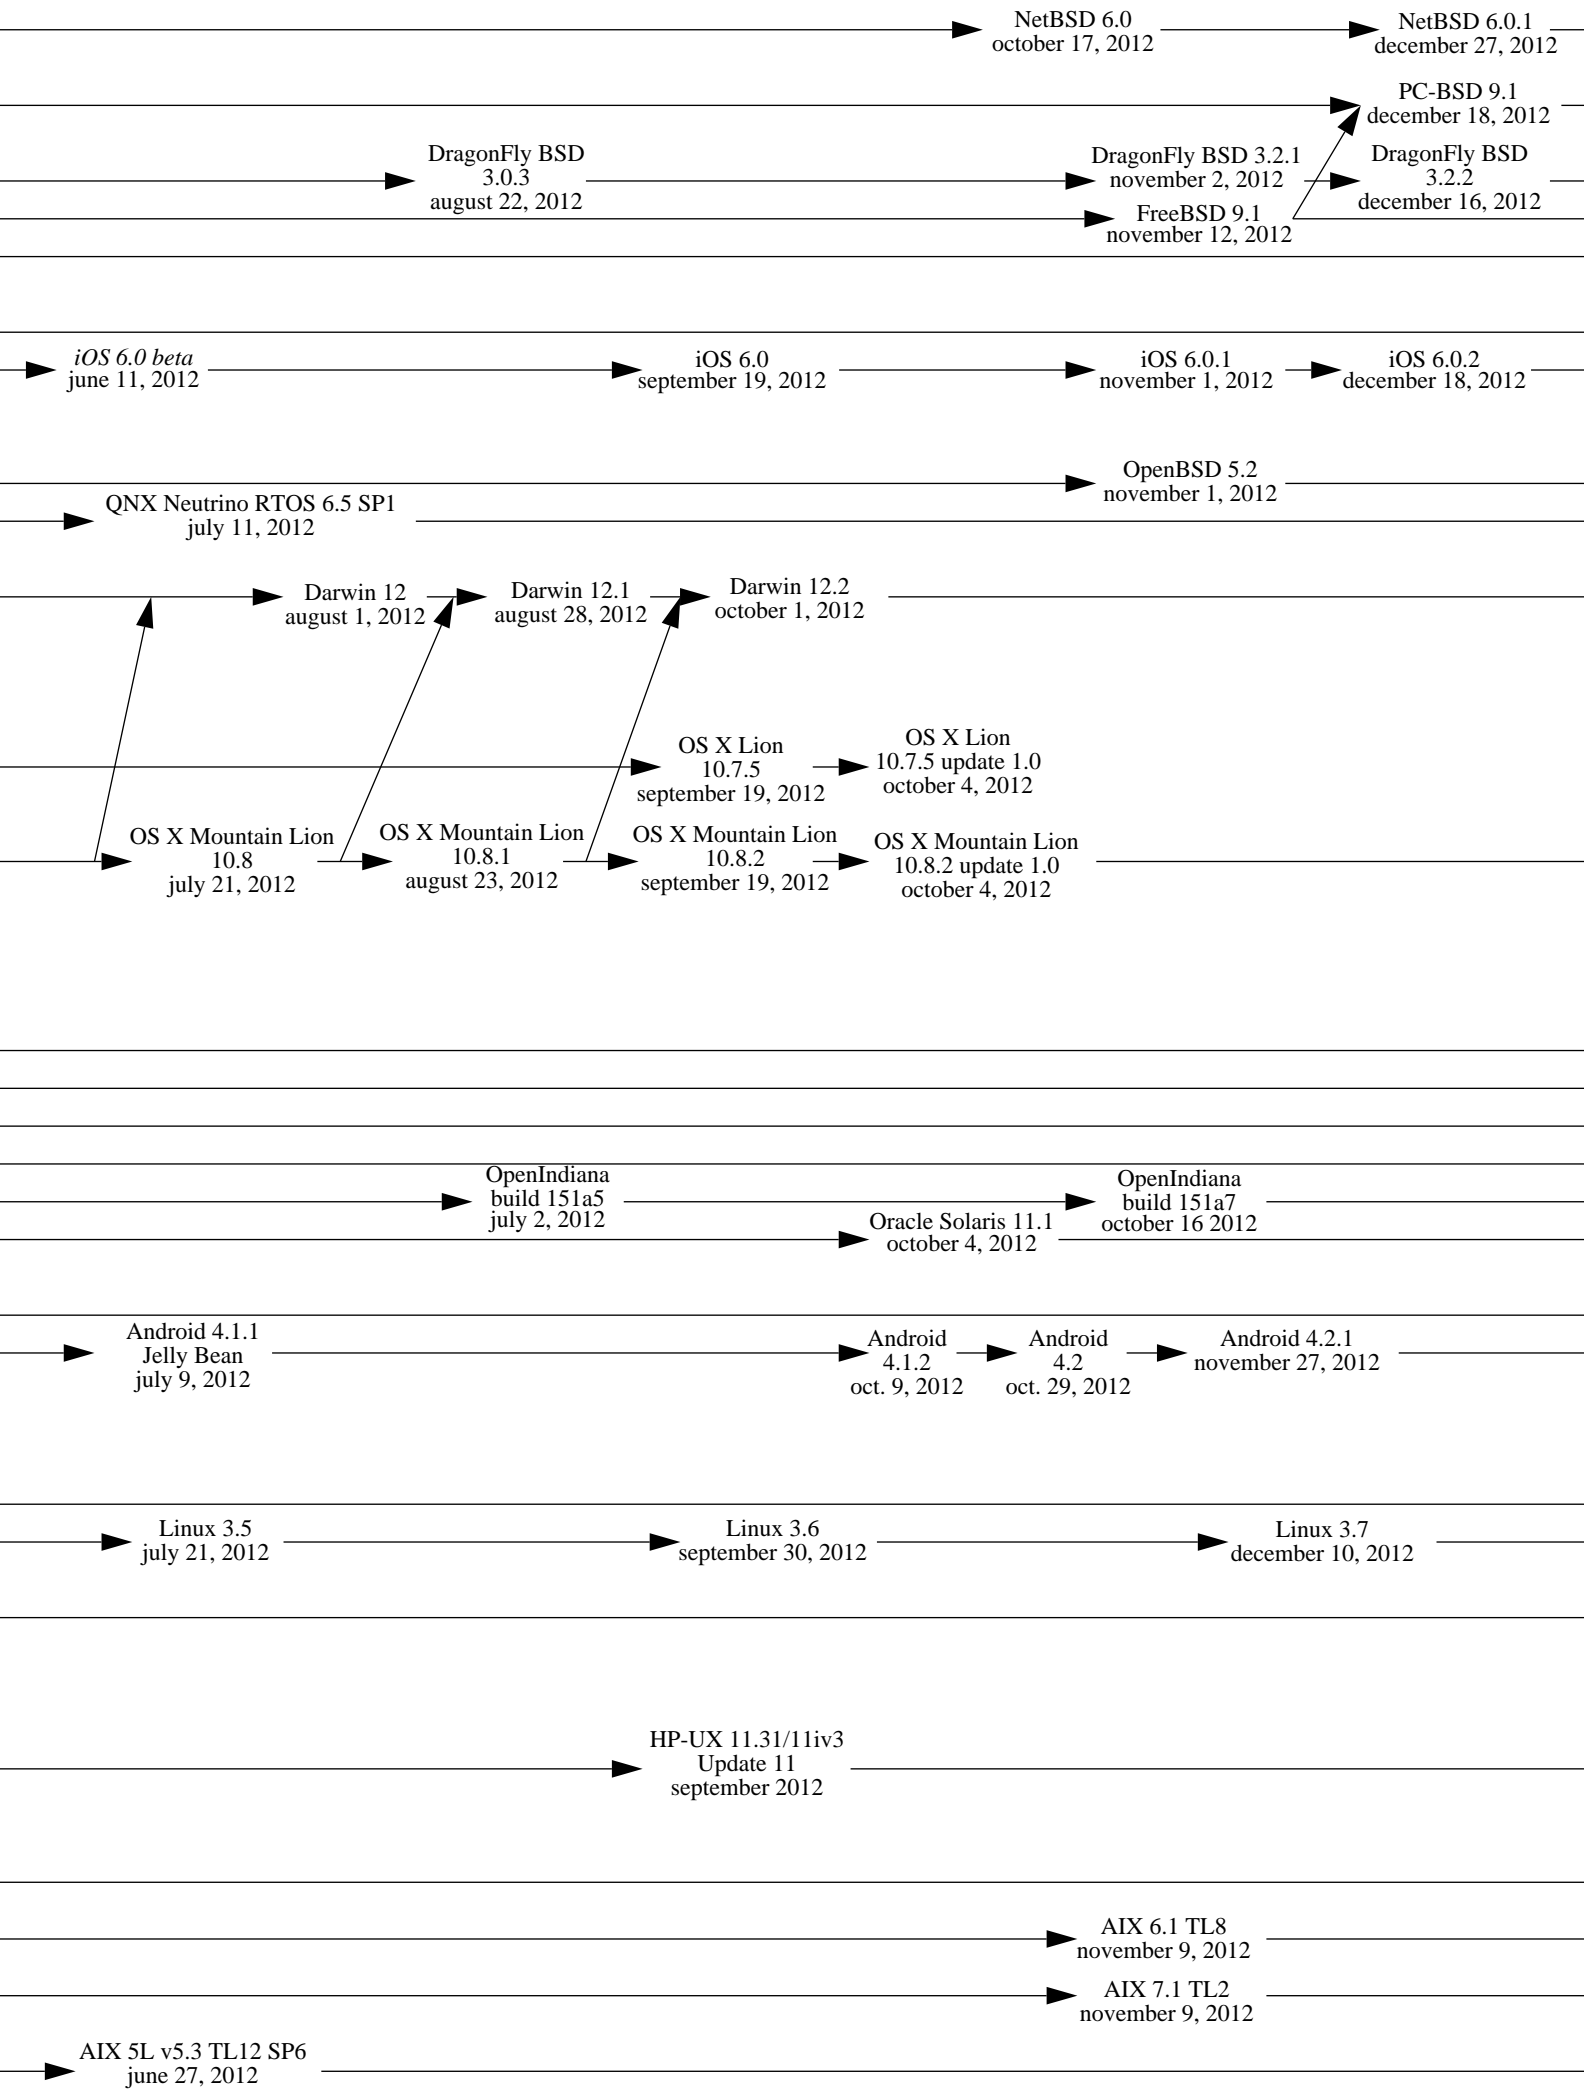

1977

1978

1979

1980

Note 1: an arrow indicates an inheritance like a compatibility, it is not only a matter of source code.

Note 2: this diagram shows complete systems and [micro]kernels like Mach, Linux, the Hurd... This is because sometimes kernel versions are more appropriate to see the evolution of the system.

1989

1990

1991

1992

1993

1994

1995

1996

2007

2008

2009

2010

2011

2012

2013

2014

2015

2016

2017

2018

2019

2020

2021

2022