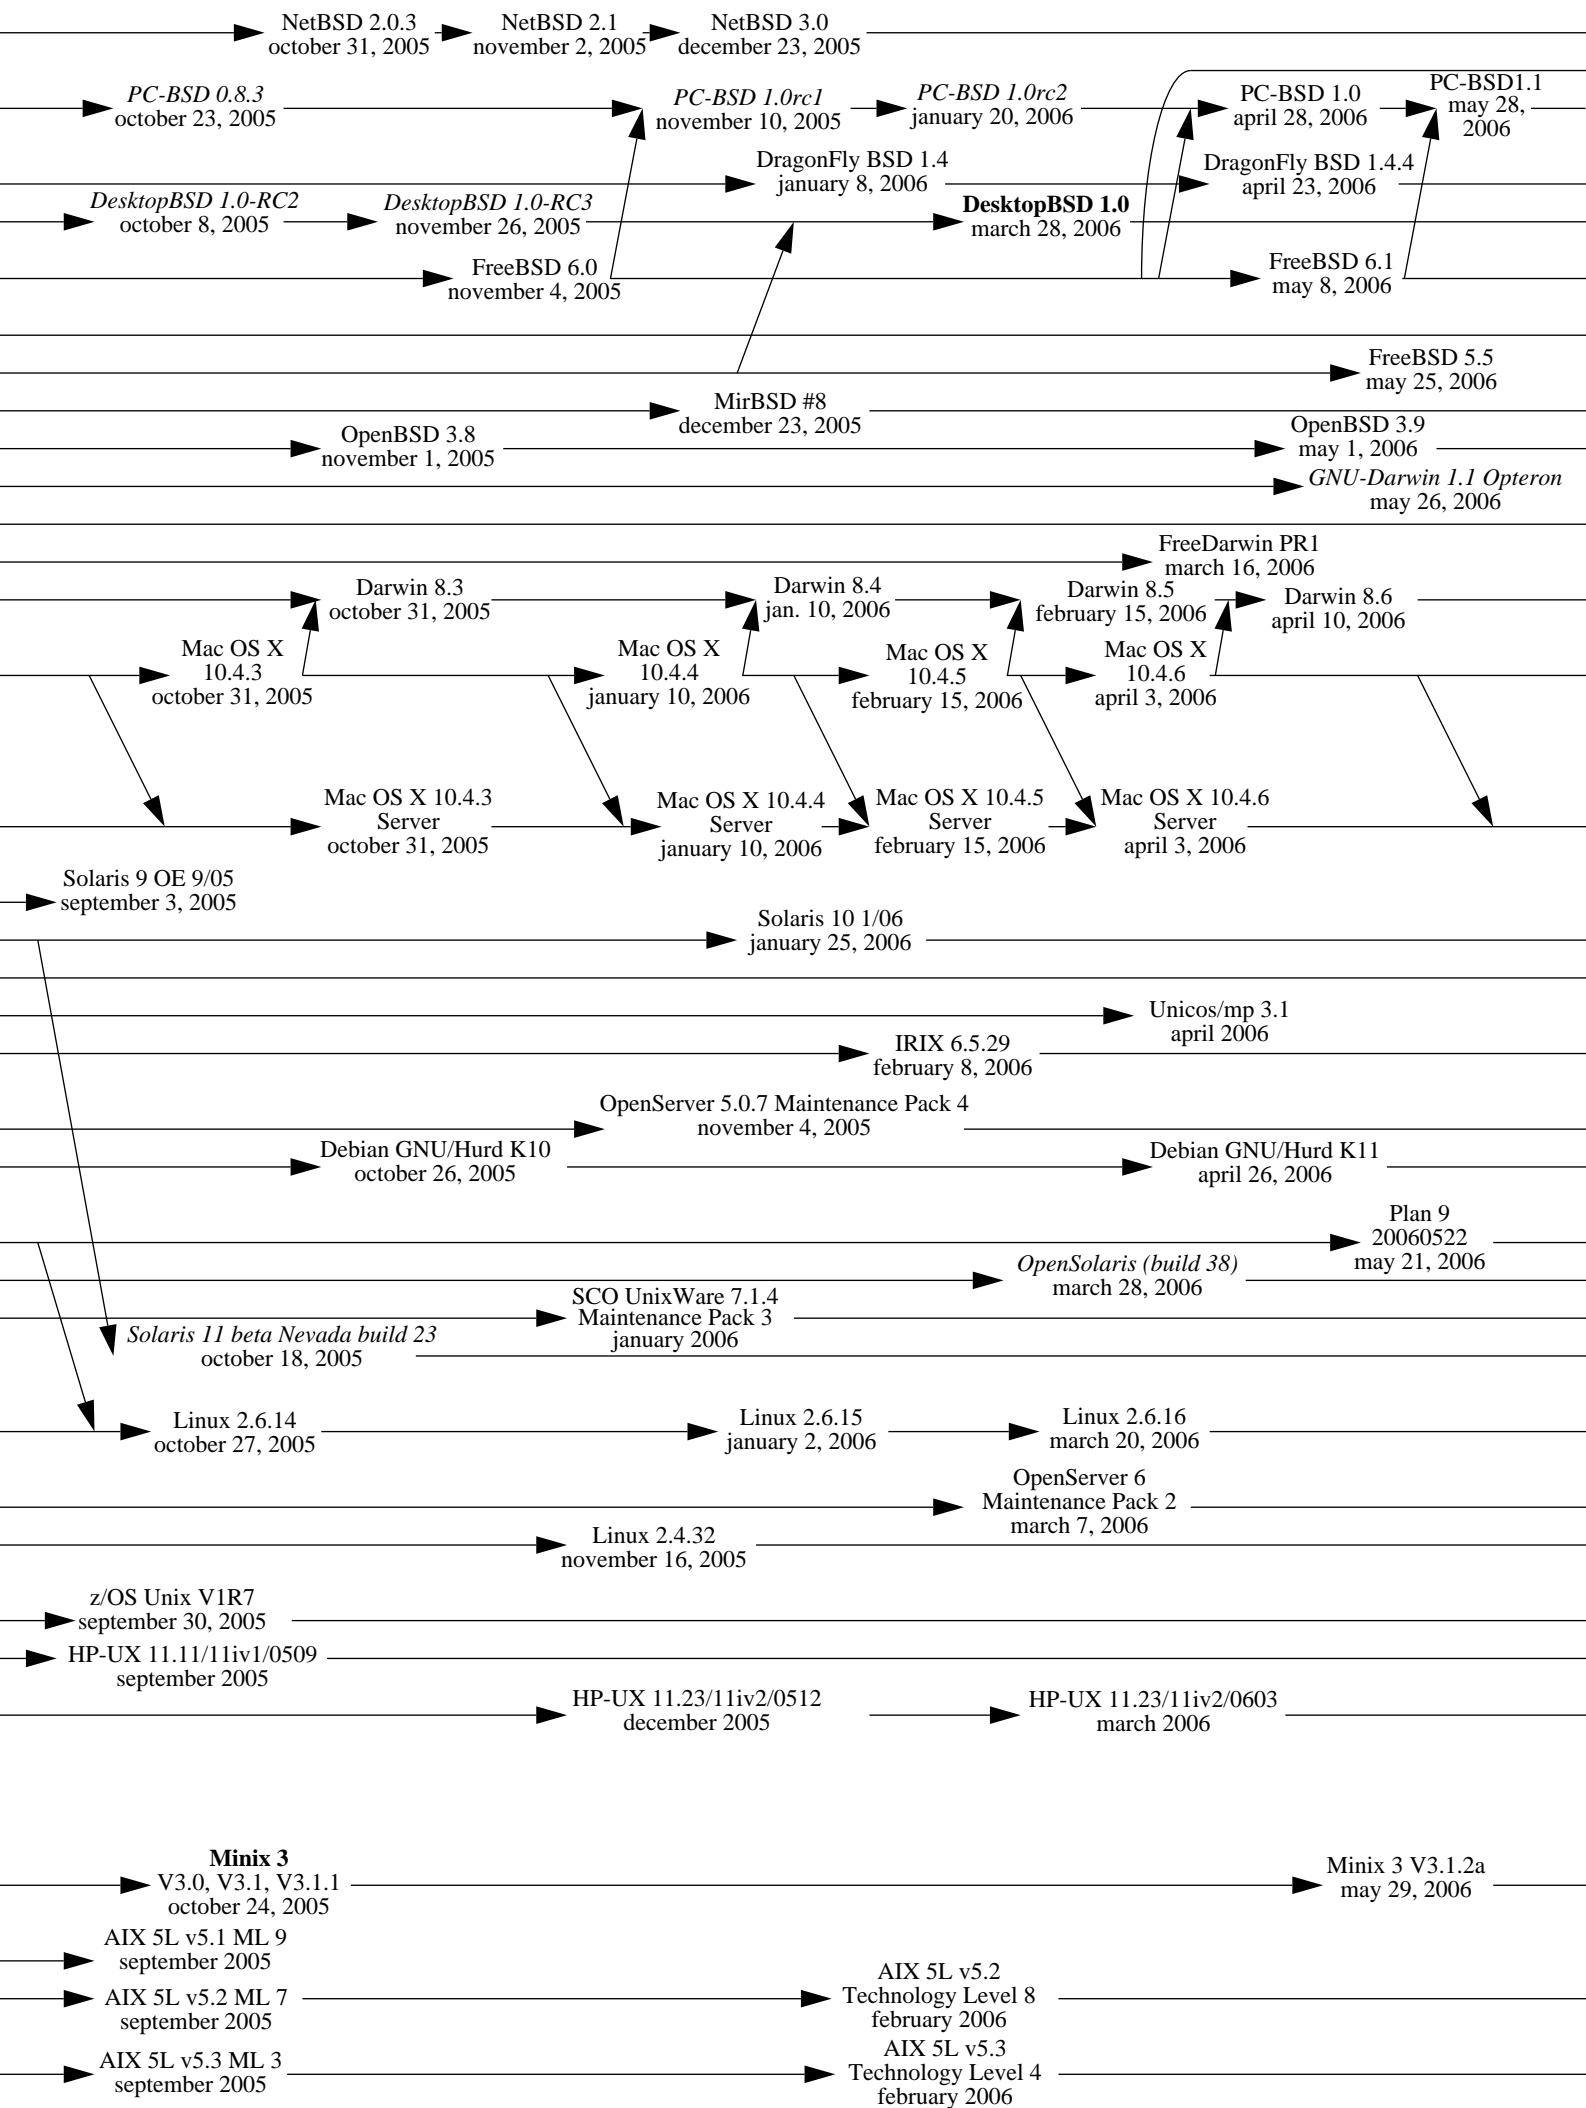

1977

1978

1979

1980

Note 1: an arrow indicates an inheritance like a compatibility, it is not only a matter of source code.

Note 2: this diagram shows complete systems and [micro]kernels like Mach, Linux, the Hurd... This is because sometimes kernel versions are more appropriate to see the evolution of the system.

1989

1990

1991

1992

1993

1994

1995

1996

1997

1998

1999

2000

2001

2002

2003

2004

2007

2008

2009

2010

2011

2012

2013

2014