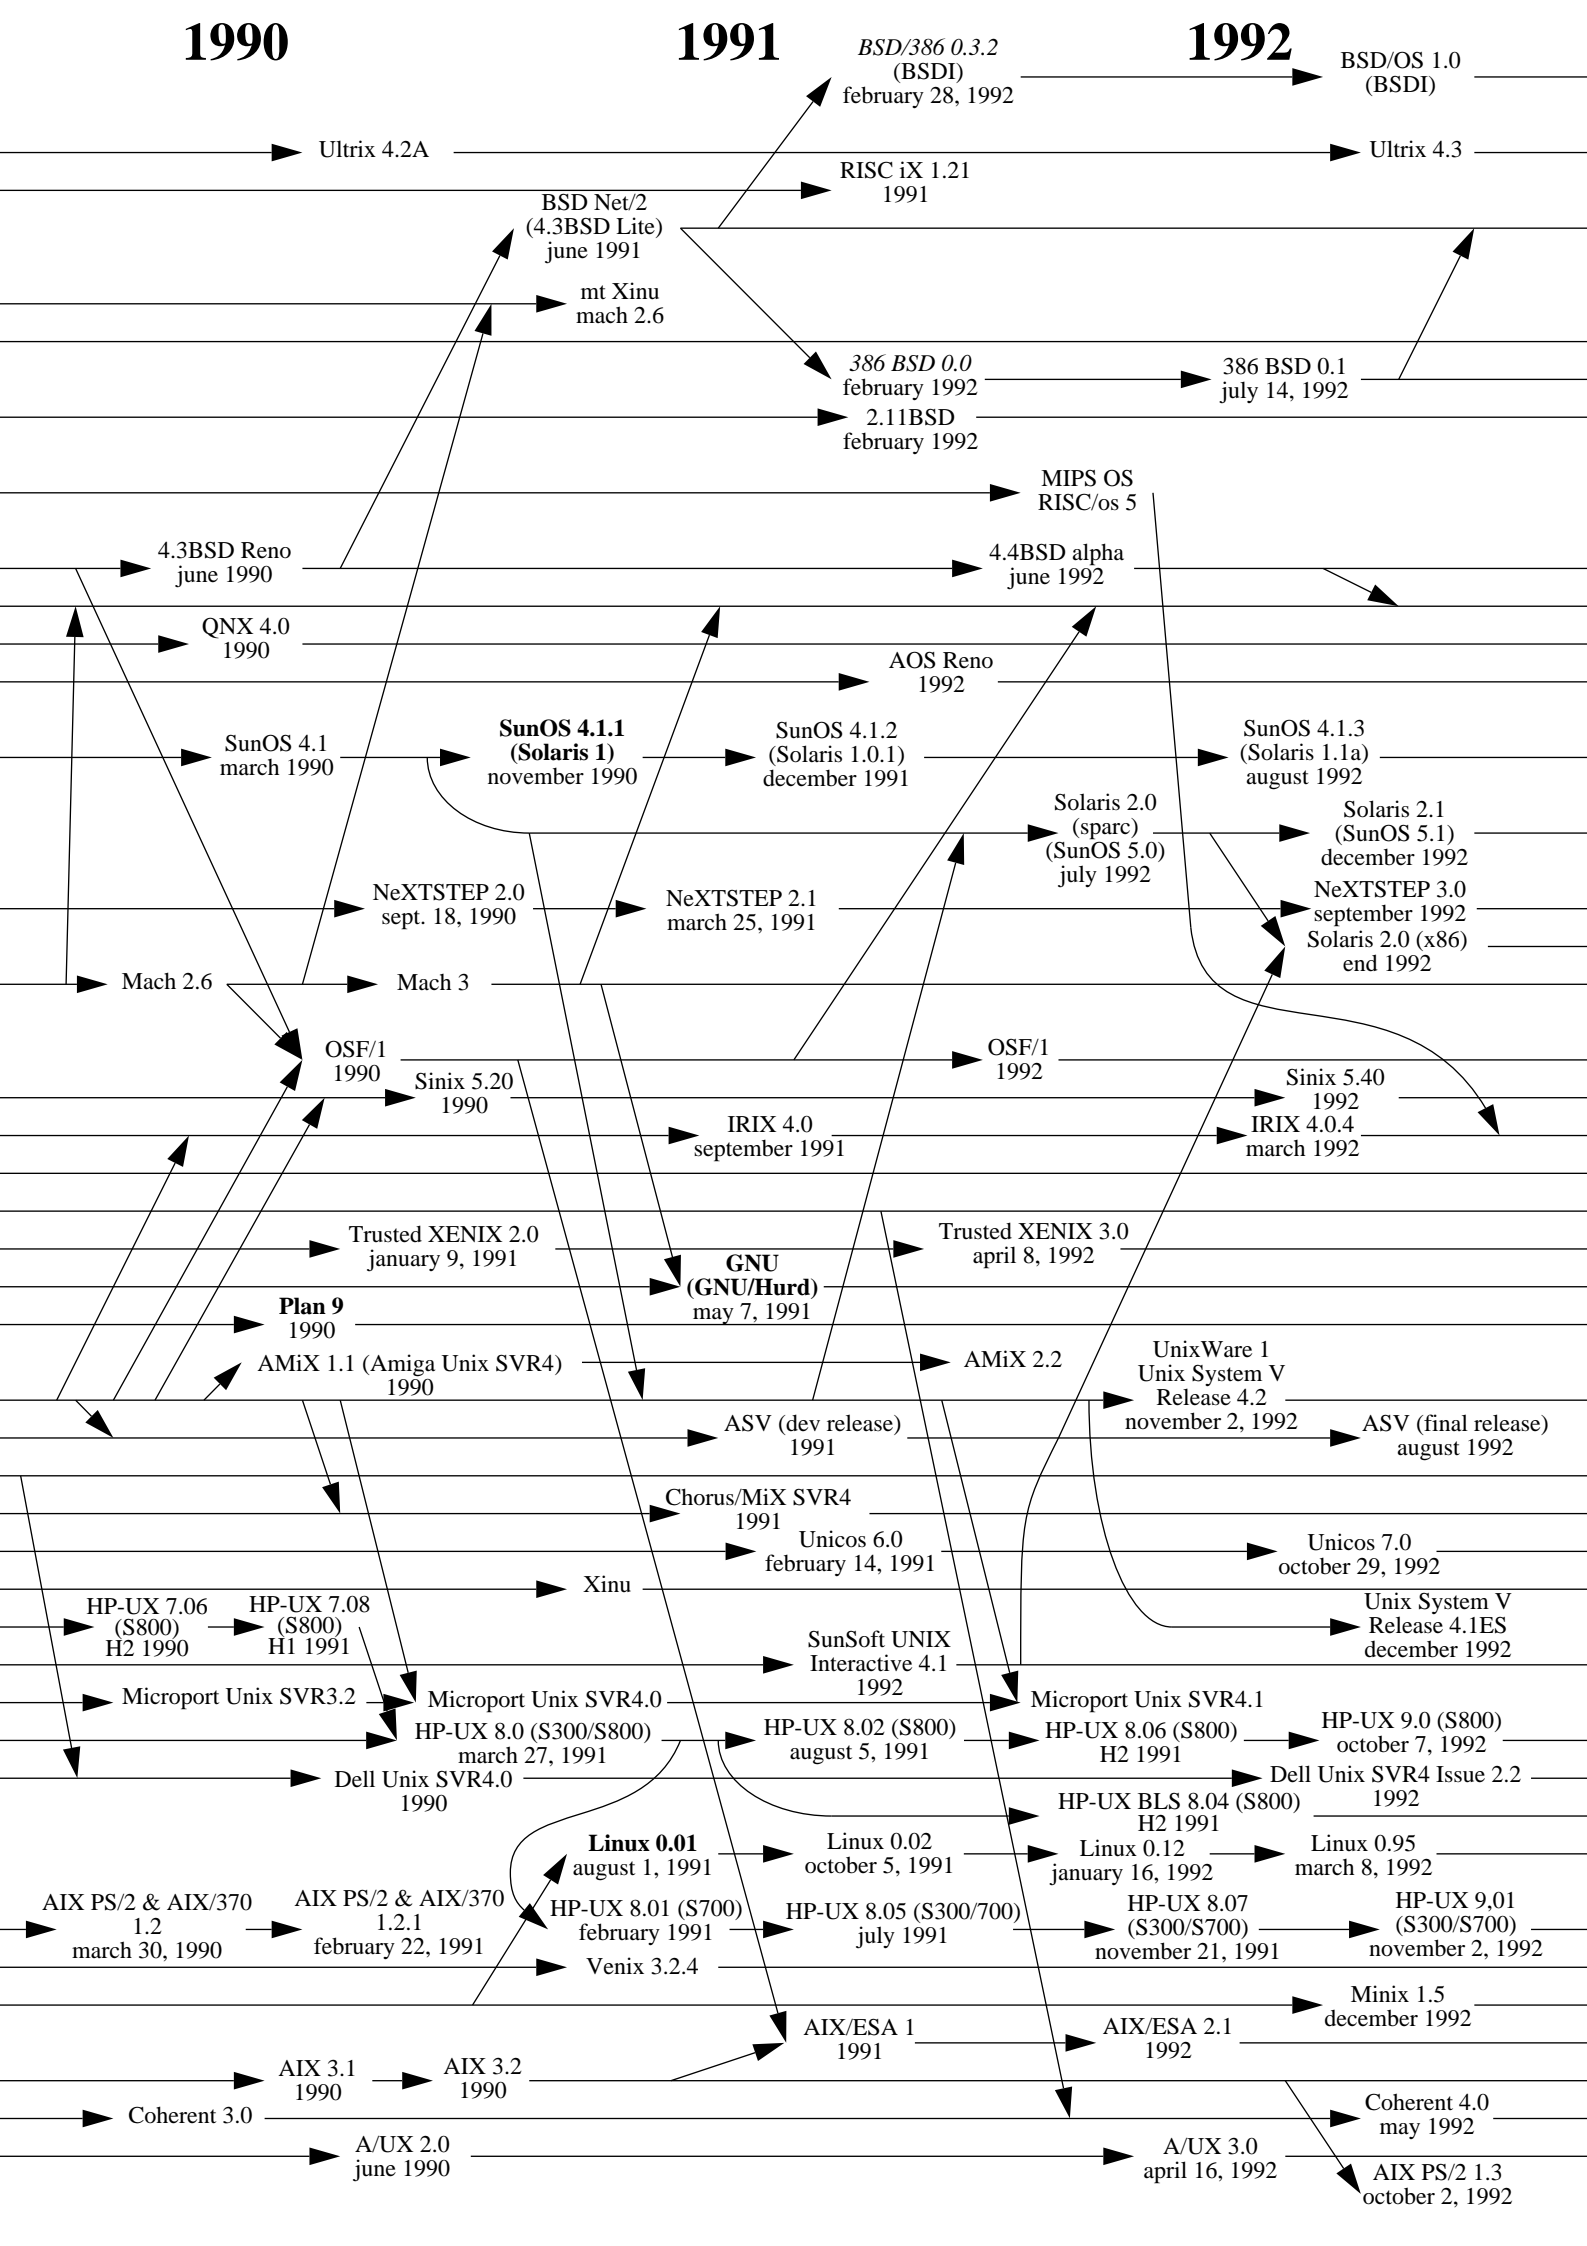

1990

1991

1992

BSD/386 0.3.2 (BSDI) february 28, 1992

BSD/OS 1.0 (BSDI)

Ultrix 4.2A

Ultrix 4.3

RISC iX 1.21 1991

BSD Net/2 (4.3BSD Lite) june 1991

mt Xinu mach 2.6

386 BSD 0.0 february 1992

386 BSD 0.1 july 14, 1992

2.11BSD february 1992

MIPS OS RISC/os 5

4.3BSD Reno june 1990

4.4BSD alpha june 1992

QNX 4.0 1990

AOS Reno 1992

SunOS 4.1 march 1990

SunOS 4.1.1 (Solaris 1) november 1990

SunOS 4.1.2 (Solaris 1.0.1) december 1991

SunOS 4.1.3 (Solaris 1.1a) august 1992

NeXTSTEP 2.0 sept. 18, 1990

NeXTSTEP 2.1 march 25, 1991

Solaris 2.0 (sparc) (SunOS 5.0) july 1992

Solaris 2.1 (SunOS 5.1) december 1992

NeXTSTEP 3.0 september 1992

Solaris 2.0 (x86) end 1992

Mach 2.6

Mach 3

OSF/1 1990

Sinix 5.20 1990

OSF/1 1992

Sinix 5.40 1992

IRIX 4.0.4 march 1992

IRIX 4.0 september 1991

Trusted XENIX 2.0 january 9, 1991

Trusted XENIX 3.0 april 8, 1992

GNU (GNU/Hurd) may 7, 1991

Plan 9 1990

AMiX 1.1 (Amiga Unix SVR4) 1990

AMiX 2.2

UnixWare 1 Unix System V Release 4.2 november 2, 1992

ASV (final release) august 1992

ASV (dev release) 1991

Chorus/MiX SVR4 1991

Unicos 6.0 february 14, 1991

Unicos 7.0 october 29, 1992

Xinu

HP-UX 7.06 (S800) H2 1990

HP-UX 7.08 (S800) H1 1991

SunSoft UNIX Interactive 4.1 1992

Unix System V Release 4.1ES december 1992

Microport Unix SVR3.2

Microport Unix SVR4.0

Microport Unix SVR4.1

HP-UX 8.0 (S300/S800) march 27, 1991

HP-UX 8.02 (S800) august 5, 1991

HP-UX 8.06 (S800) H2 1991

HP-UX 9.0 (S800) october 7, 1992

Dell Unix SVR4.0 1990

Dell Unix SVR4 Issue 2.2 1992

HP-UX BLS 8.04 (S800) H2 1991

Linux 0.01 august 1, 1991

Linux 0.02 october 5, 1991

Linux 0.12 january 16, 1992

Linux 0.95 march 8, 1992

AIX PS/2 & AIX/370 1.2 march 30, 1990

AIX PS/2 & AIX/370 1.2.1 february 22, 1991

HP-UX 8.01 (S700) february 1991

HP-UX 8.05 (S300/700) july 1991

HP-UX 8.07 (S300/S700) november 21, 1991

HP-UX 9.01 (S300/S700) november 2, 1992

Venix 3.2.4

AIX/ESA 1 1991

AIX/ESA 2.1 1992

Minix 1.5 december 1992

AIX 3.1 1990

AIX 3.2 1990

Coherent 3.0

Coherent 4.0 may 1992

A/UX 2.0 june 1990

A/UX 3.0 april 16, 1992

AIX PS/2 1.3 october 2, 1992