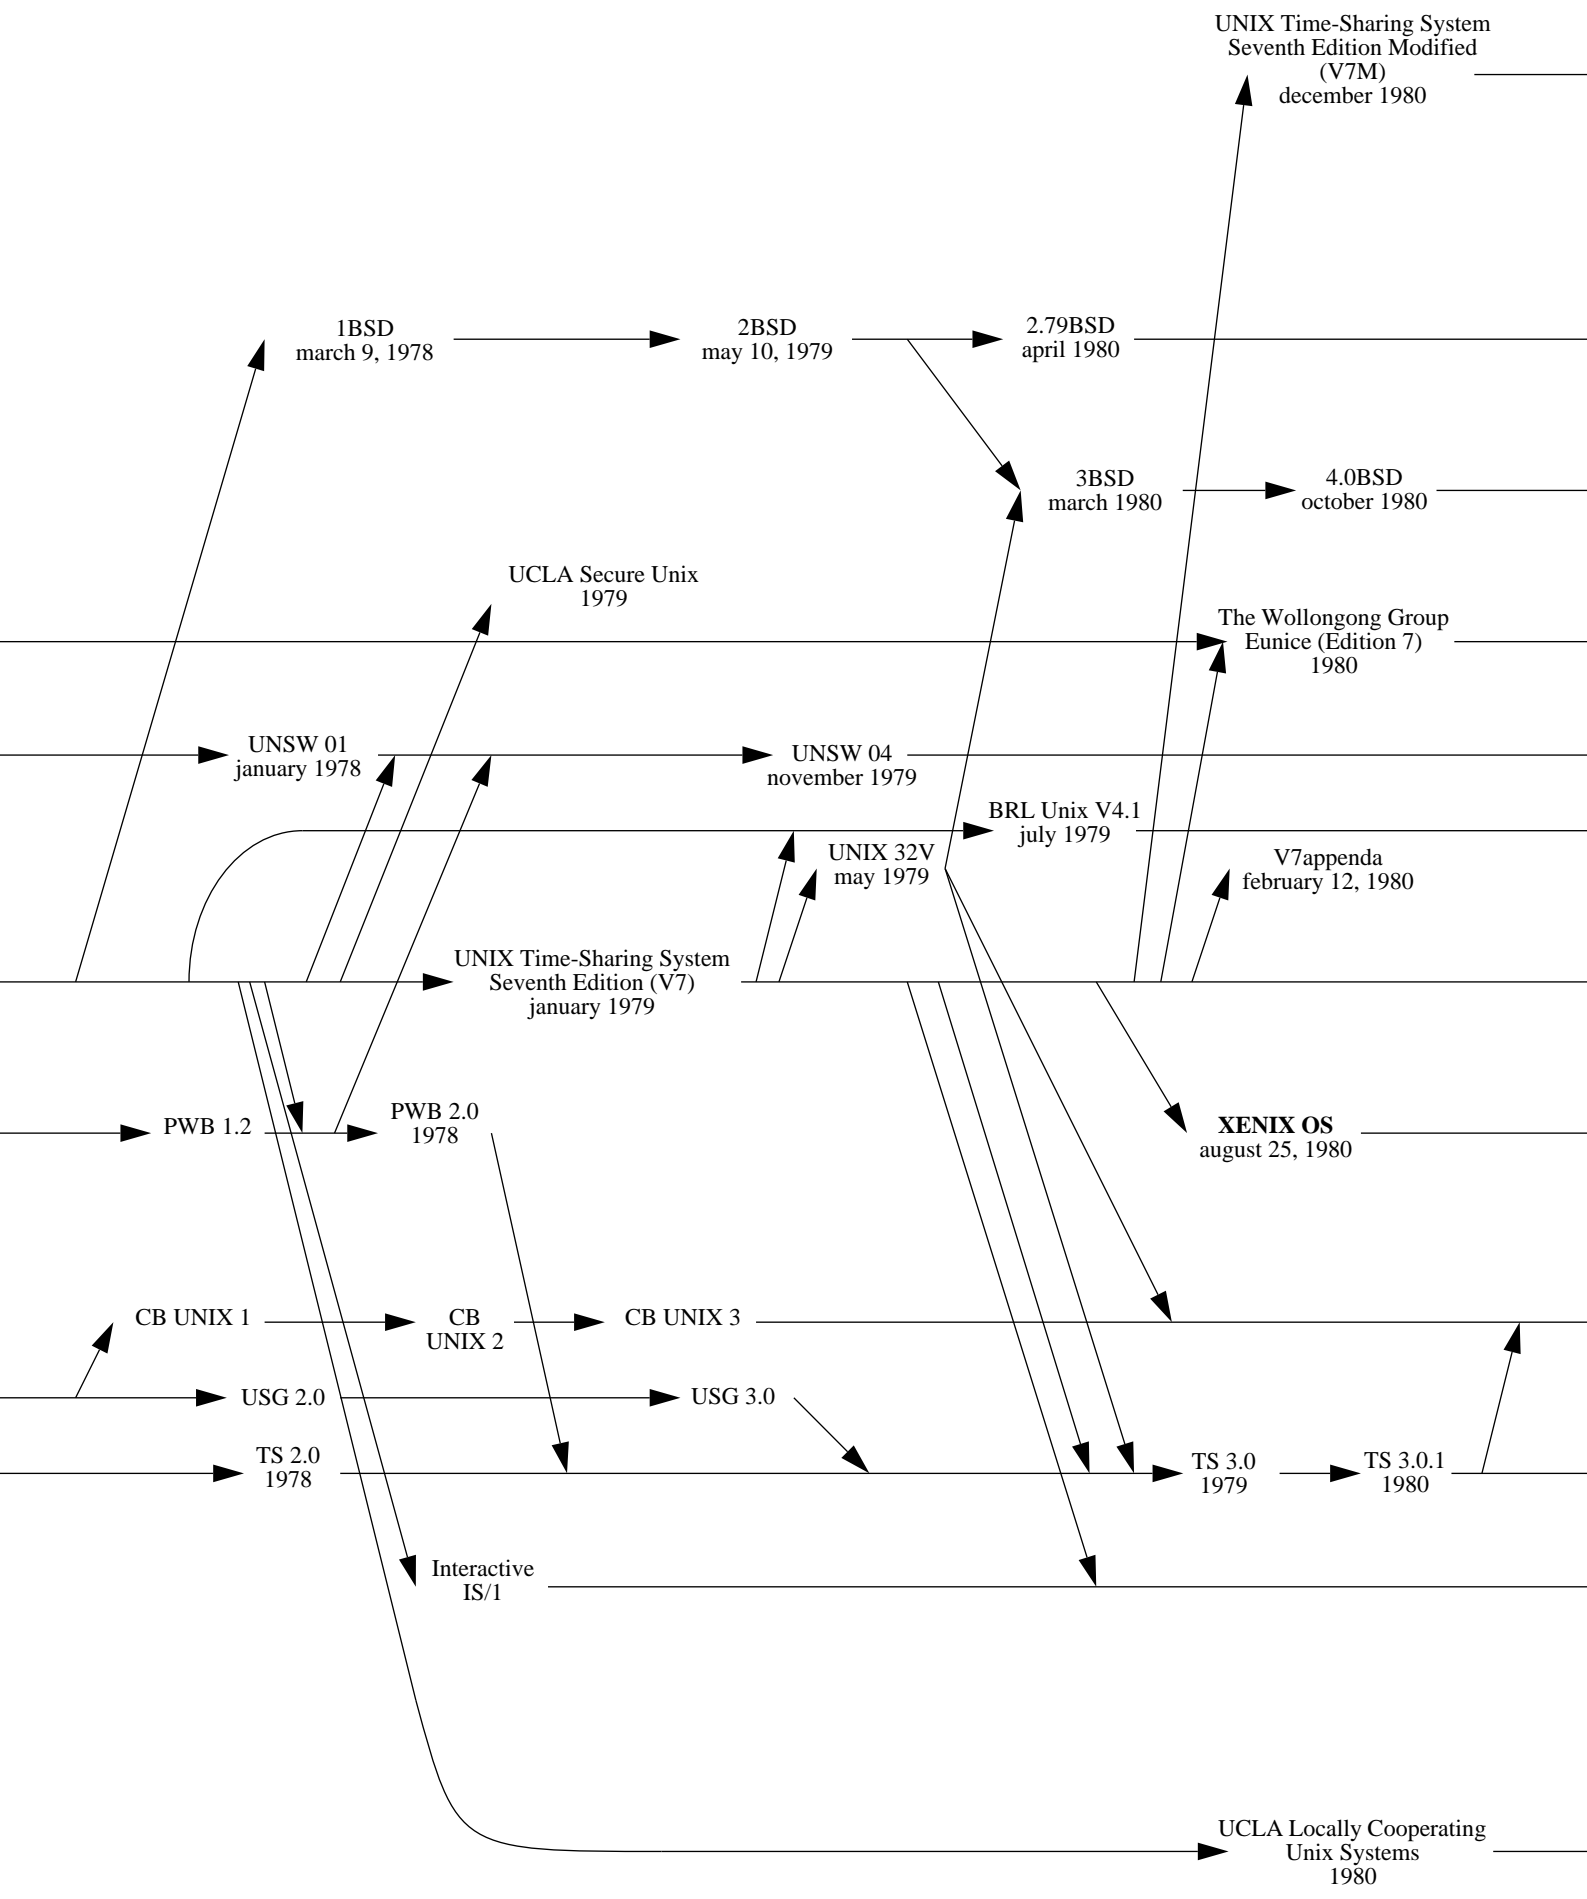

Note 1: an arrow indicates an inheritance like a compatibility, it is not only a matter of source code.

Note 2: this diagram shows complete systems and [micro]kernels like Mach, Linux, the Hurd... This is because sometimes kernel versions are more appropriate to see the evolution of the system.

1981

1982

1983

1984

1985

1986

1987

1988