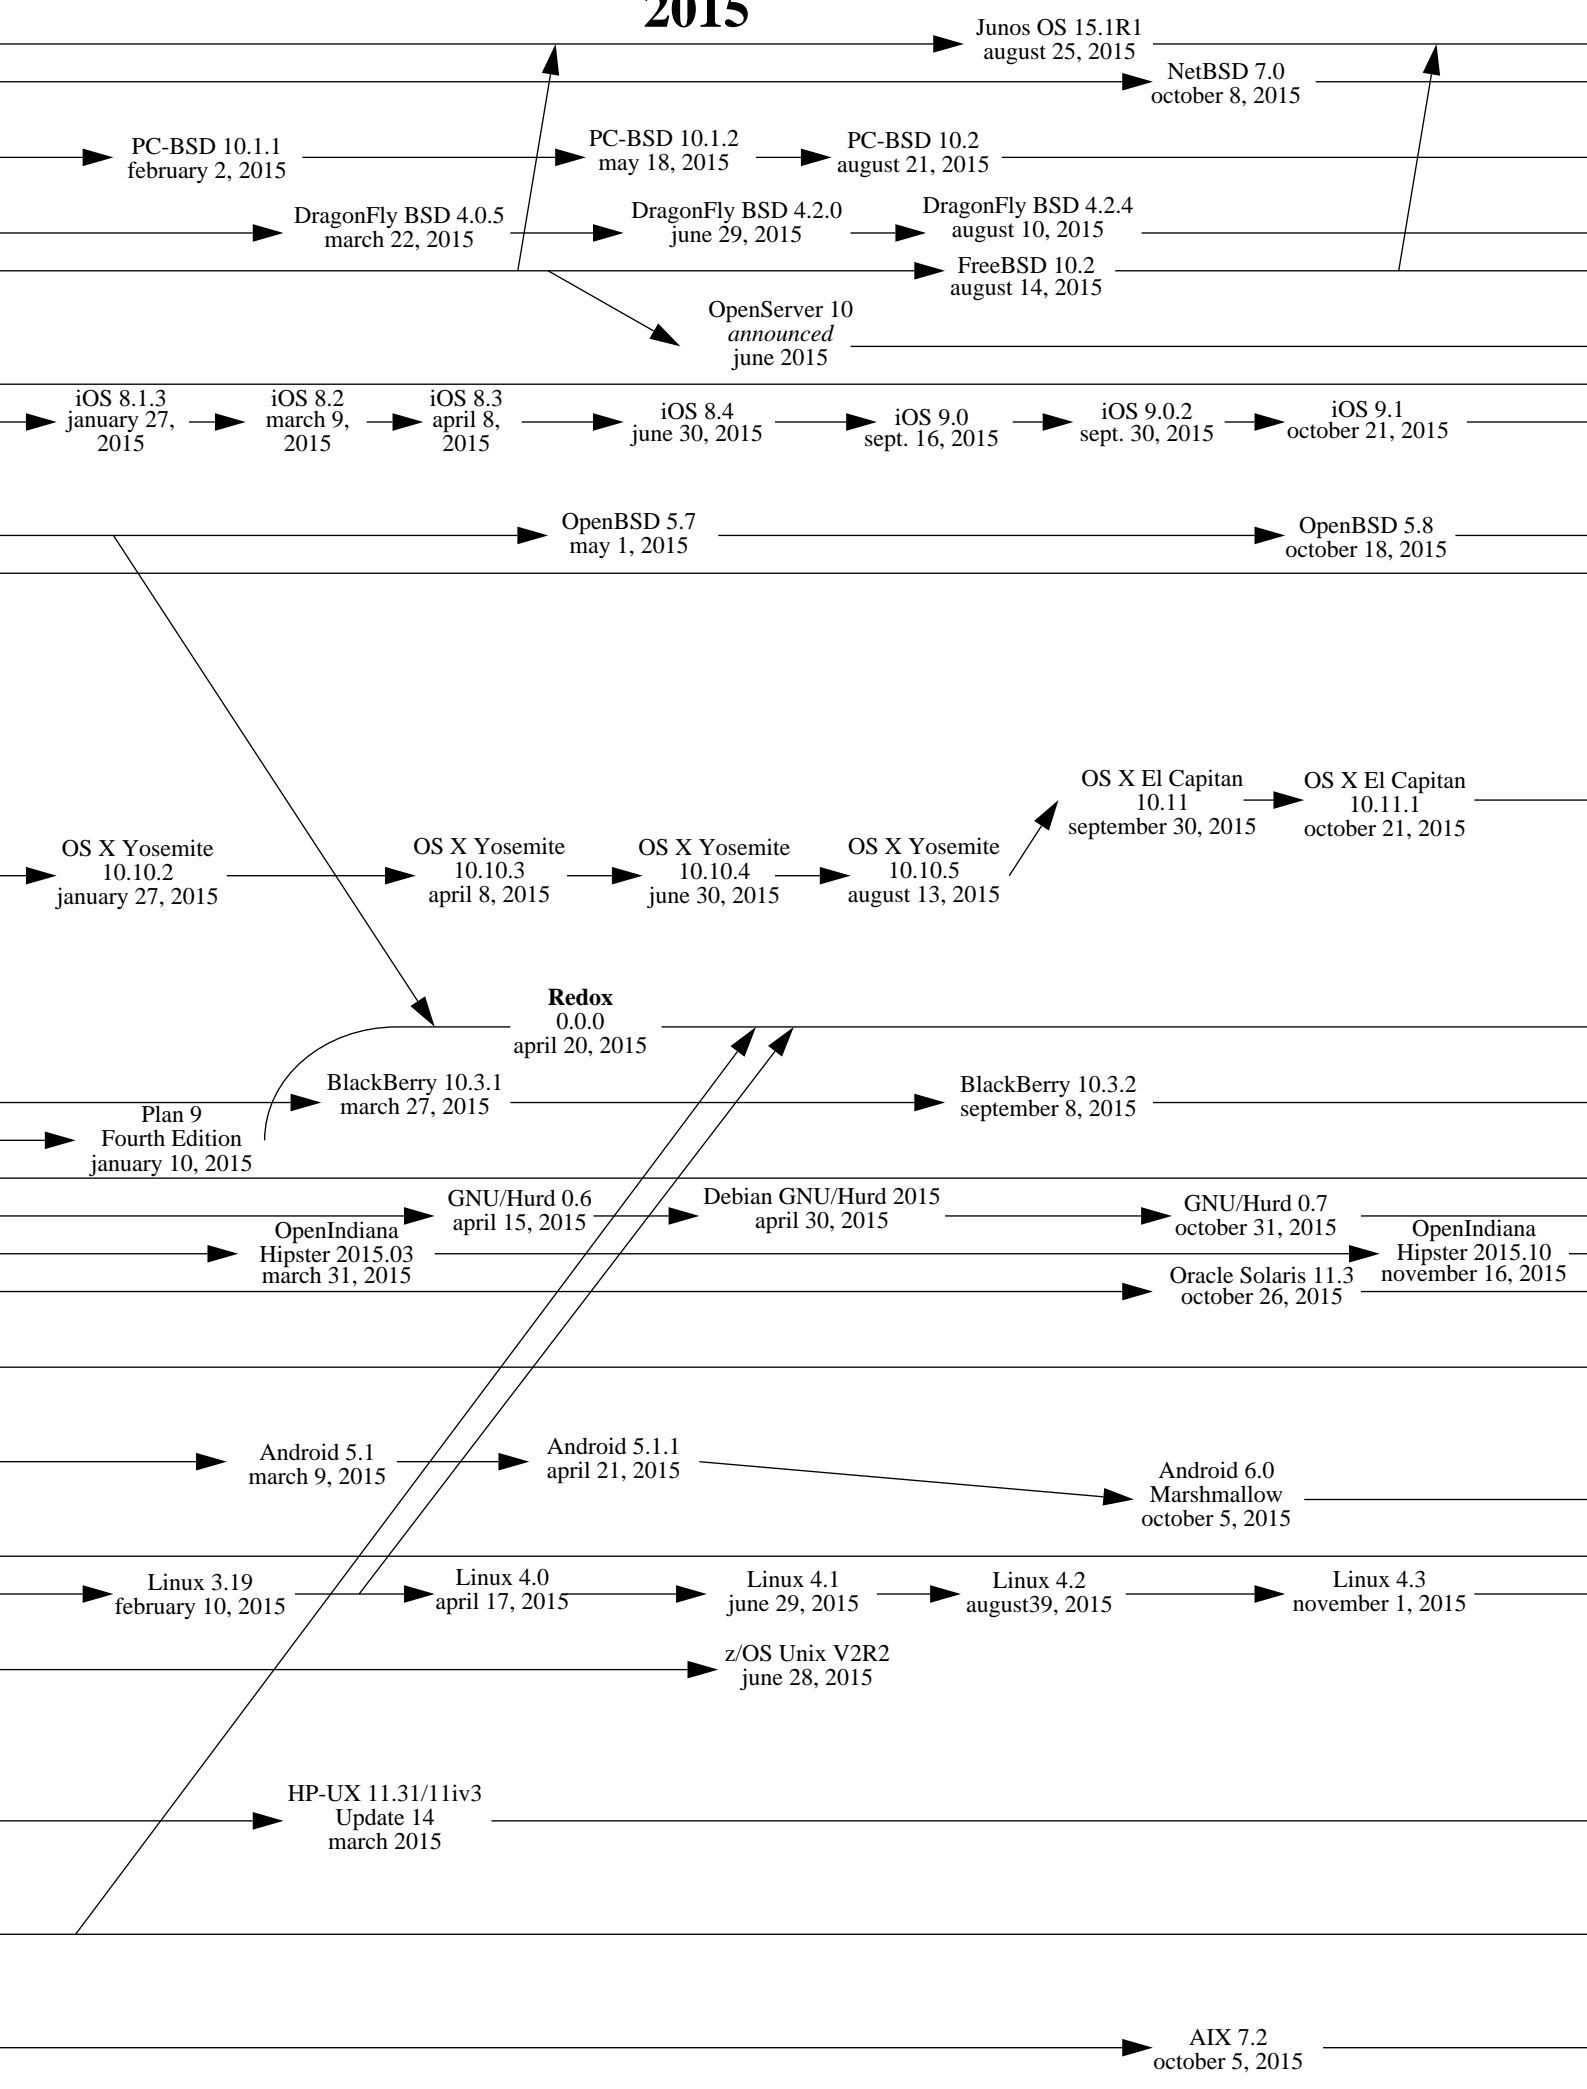

1977

1978

1979

1980

Note 1: an arrow indicates an inheritance like a compatibility, it is not only a matter of source code.

Note 2: this diagram shows complete systems and [micro]kernels like Mach, Linux, the Hurd... This is because sometimes kernel versions are more appropriate to see the evolution of the system.

1989

1990

1991

1992

1993

1994

1995

1996

2007

2008

2009

2010

2011

2012

2013

2014

2015

2016

2017

2018

2019

2020

2021

2022