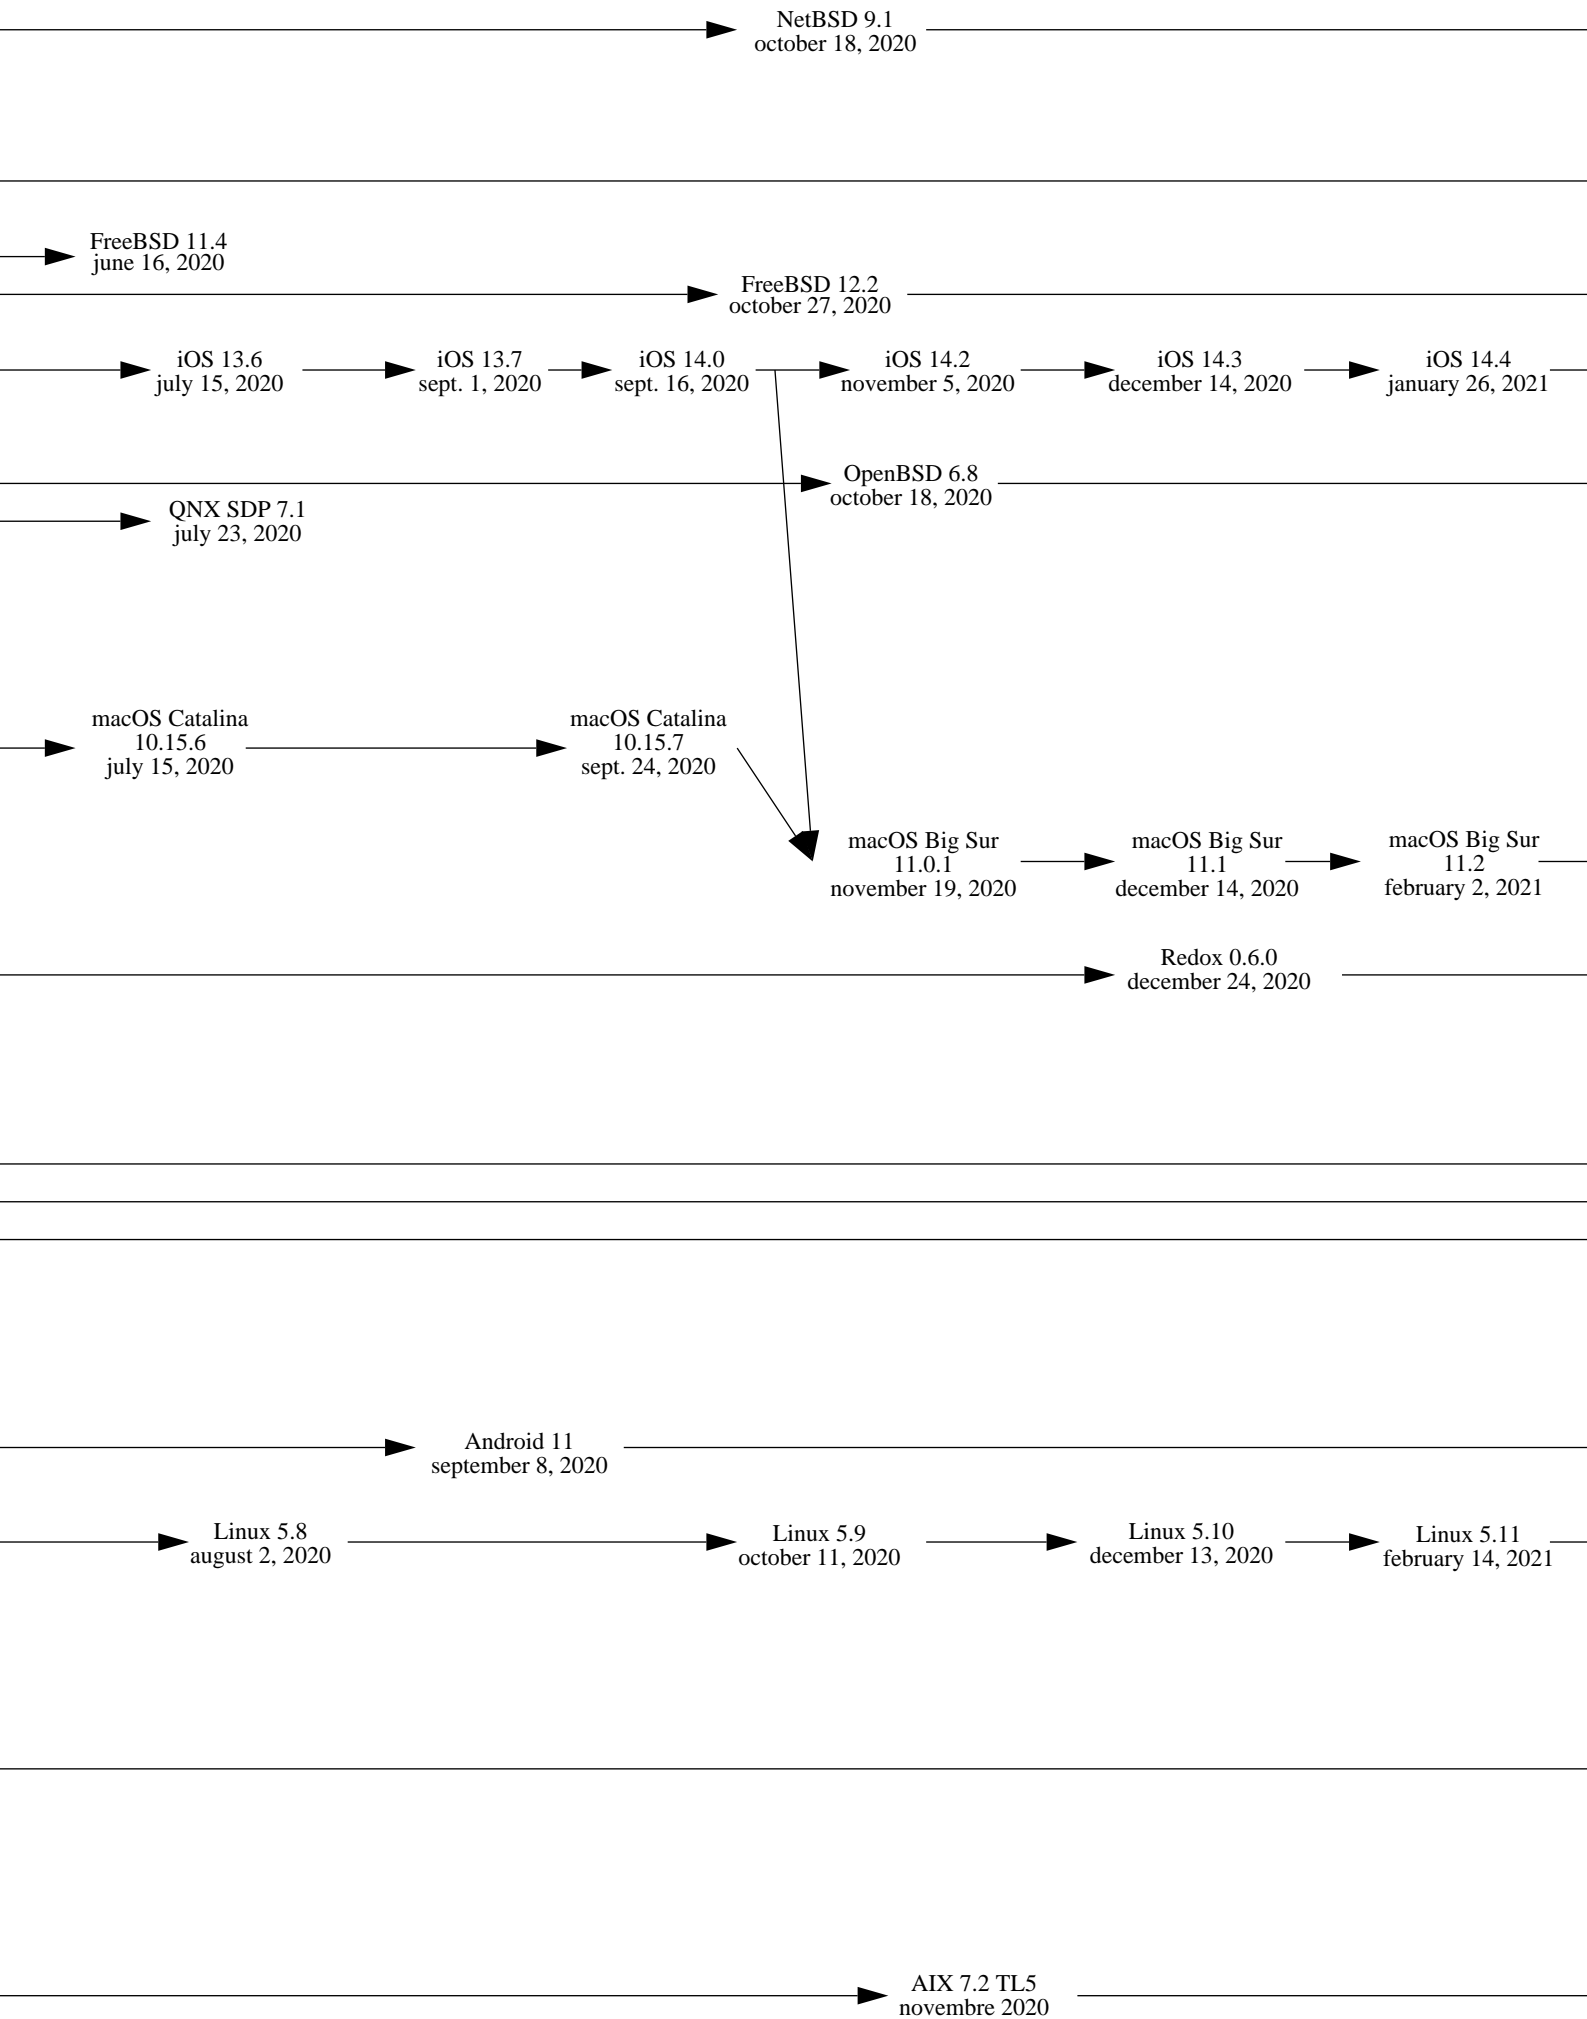

1977

1978

1979

1980

Note 1: an arrow indicates an inheritance like a compatibility, it is not only a matter of source code.

Note 2: this diagram shows complete systems and [micro]kernels like Mach, Linux, the Hurd... This is because sometimes kernel versions are more appropriate to see the evolution of the system.

1989

1990

1991

1992

1993

1994

1995

1996

2007

2008

2009

2010

2011

2012

2013

2014

2015

2016

2017

2018

2019

2020

2021

2022