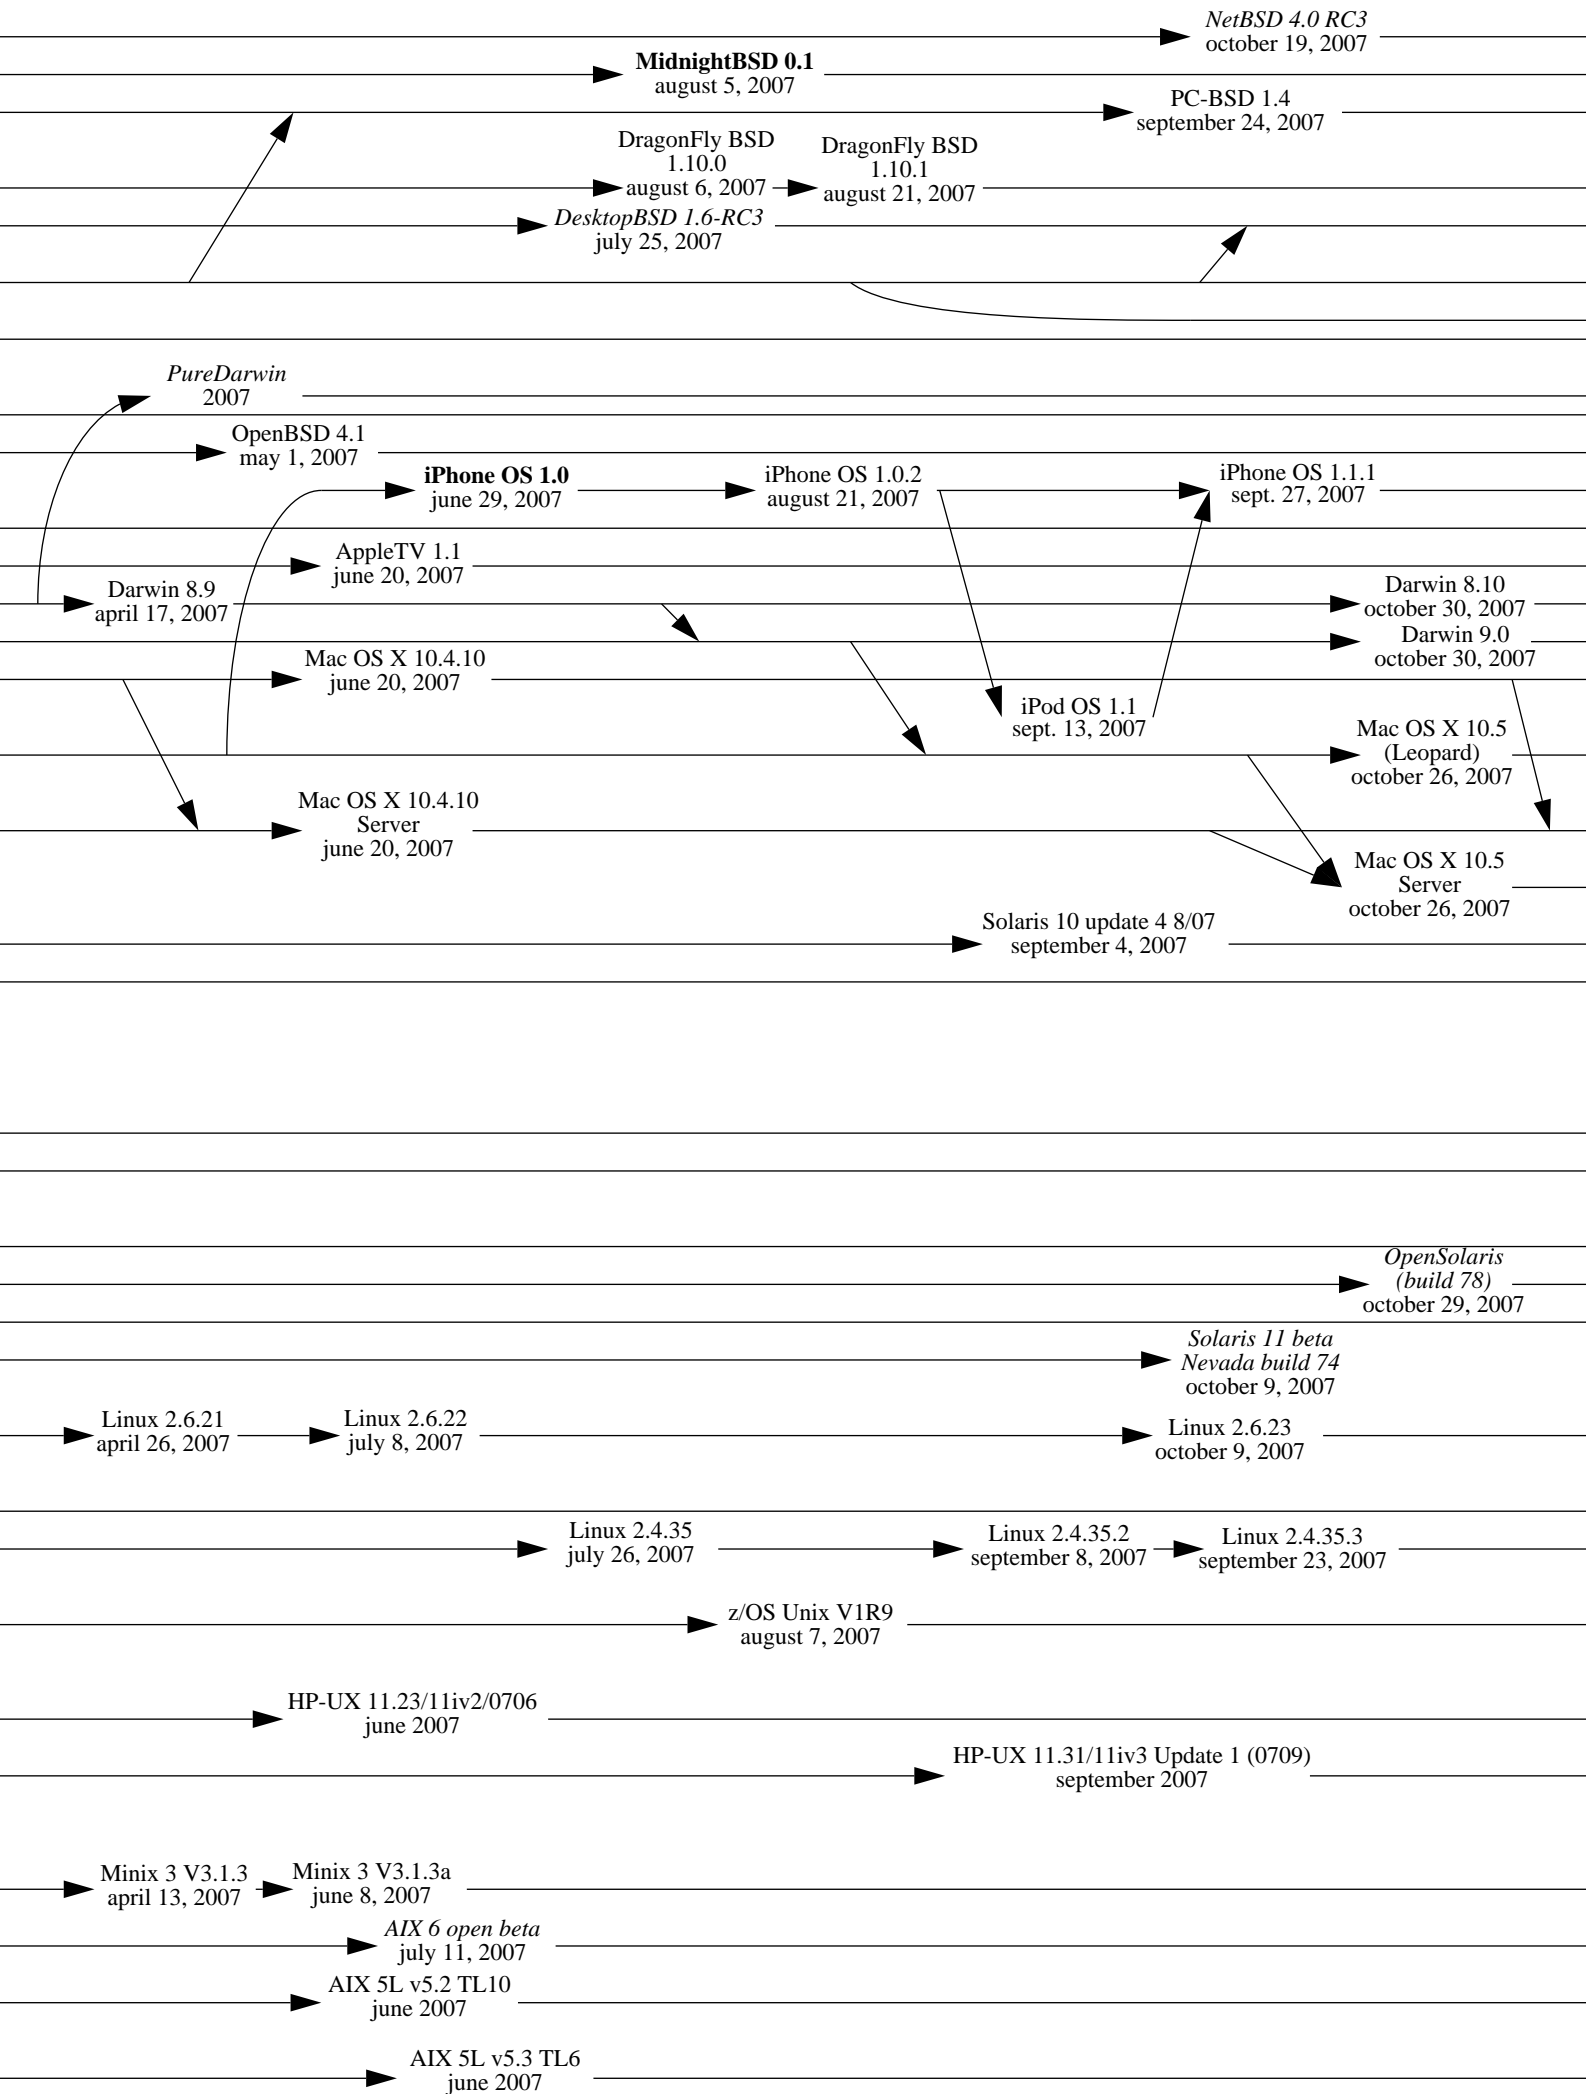

1977

1978

1979

1980

Note 1: an arrow indicates an inheritance like a compatibility, it is not only a matter of source code.

Note 2: this diagram shows complete systems and [micro]kernels like Mach, Linux, the Hurd... This is because sometimes kernel versions are more appropriate to see the evolution of the system.

1989

1990

1991

1992

1993

1994

1995

1996

1997

1998

1999

2000

2001

2002

2003

2004

2007

2008

2009

2010

2011

2012

2013

2014