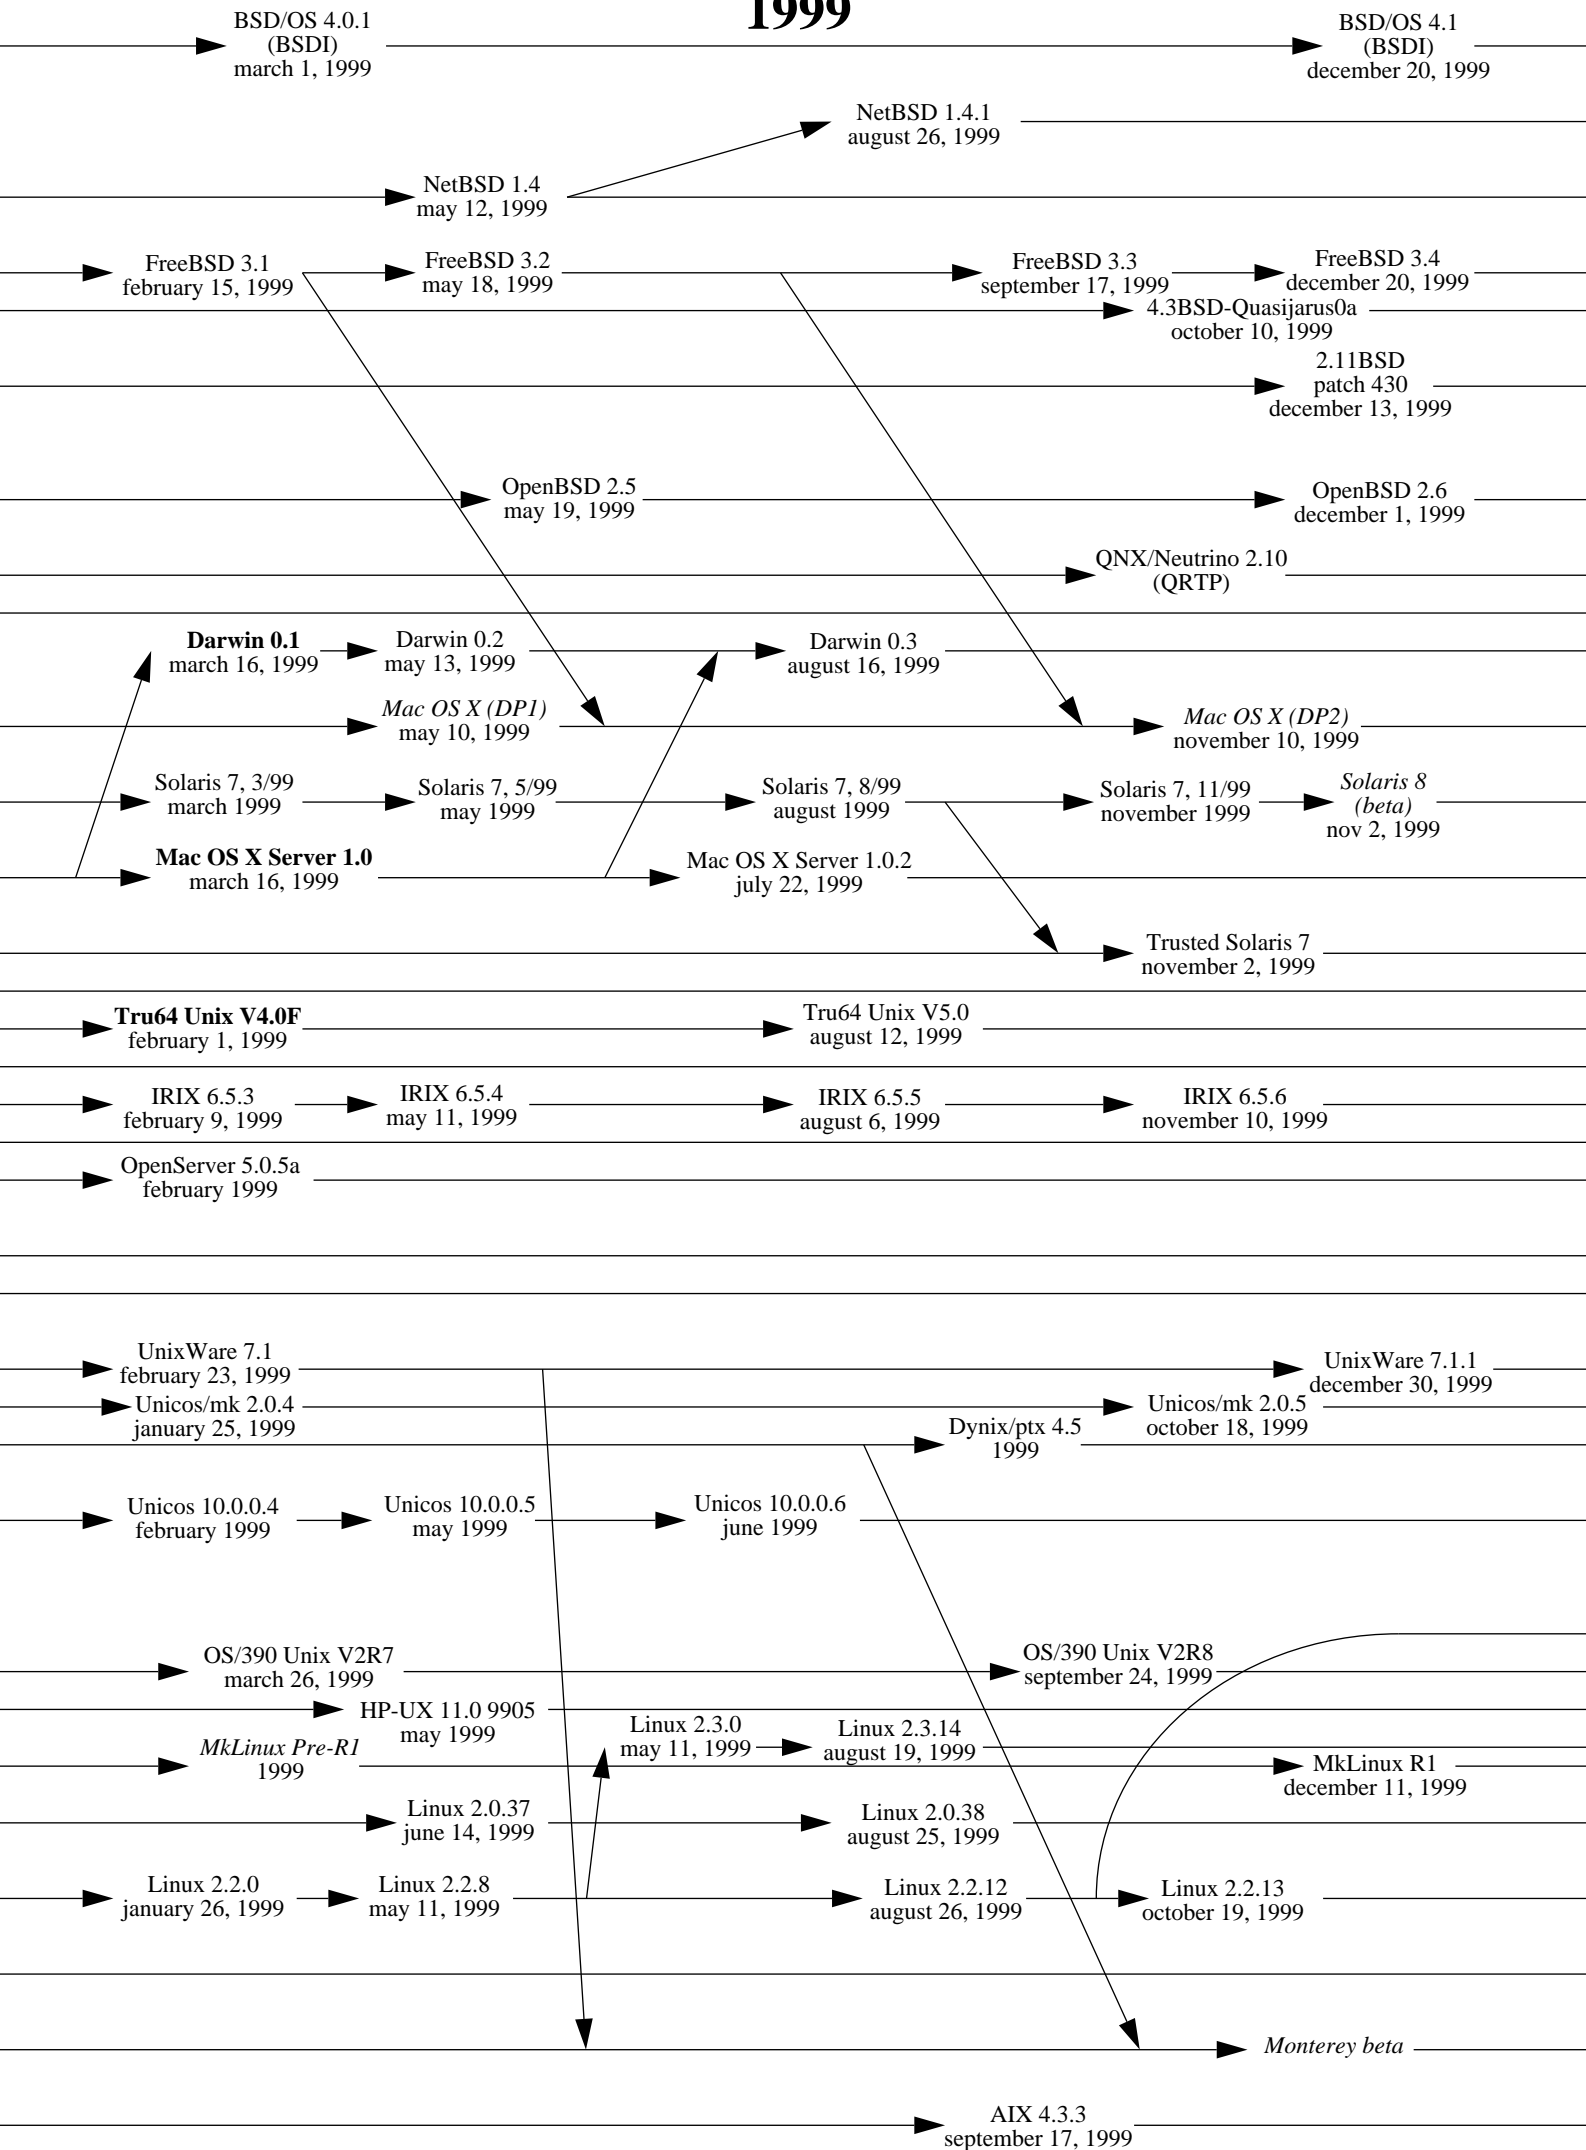

Note 1: an arrow indicates an inheritance like a compatibility, it is not only a matter of source code.

Note 2: this diagram shows complete systems and [micro]kernels like Mach, Linux, the Hurd... This is because sometimes kernel versions are more appropriate to see the evolution of the system.