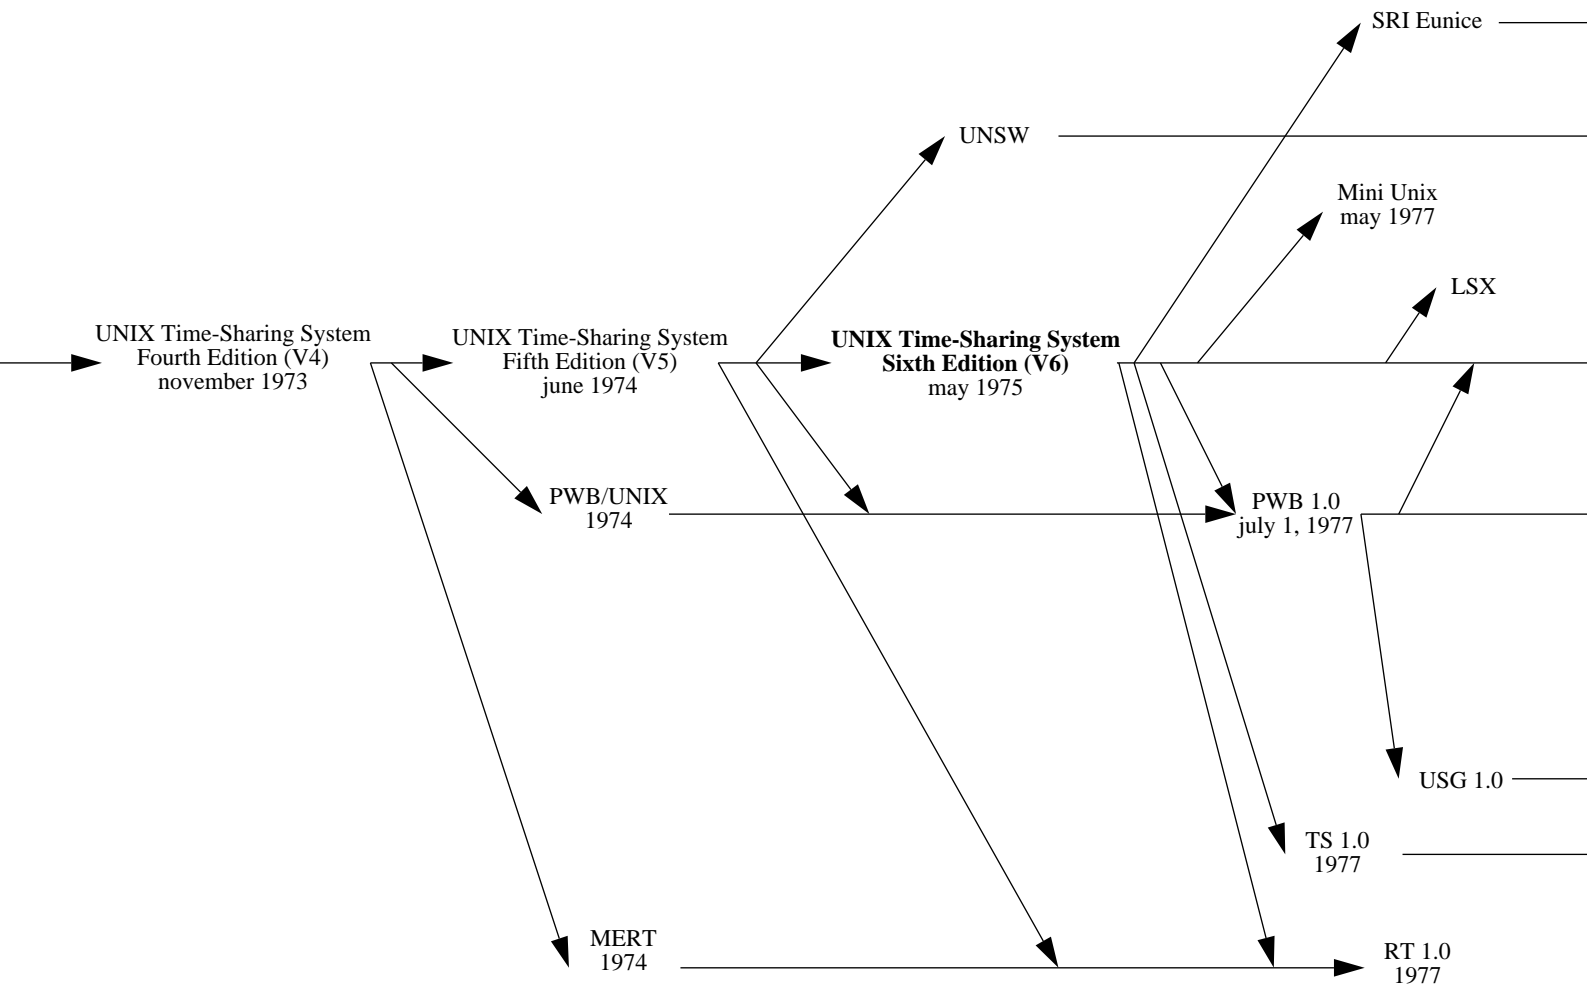

1974

1975

1976

1977