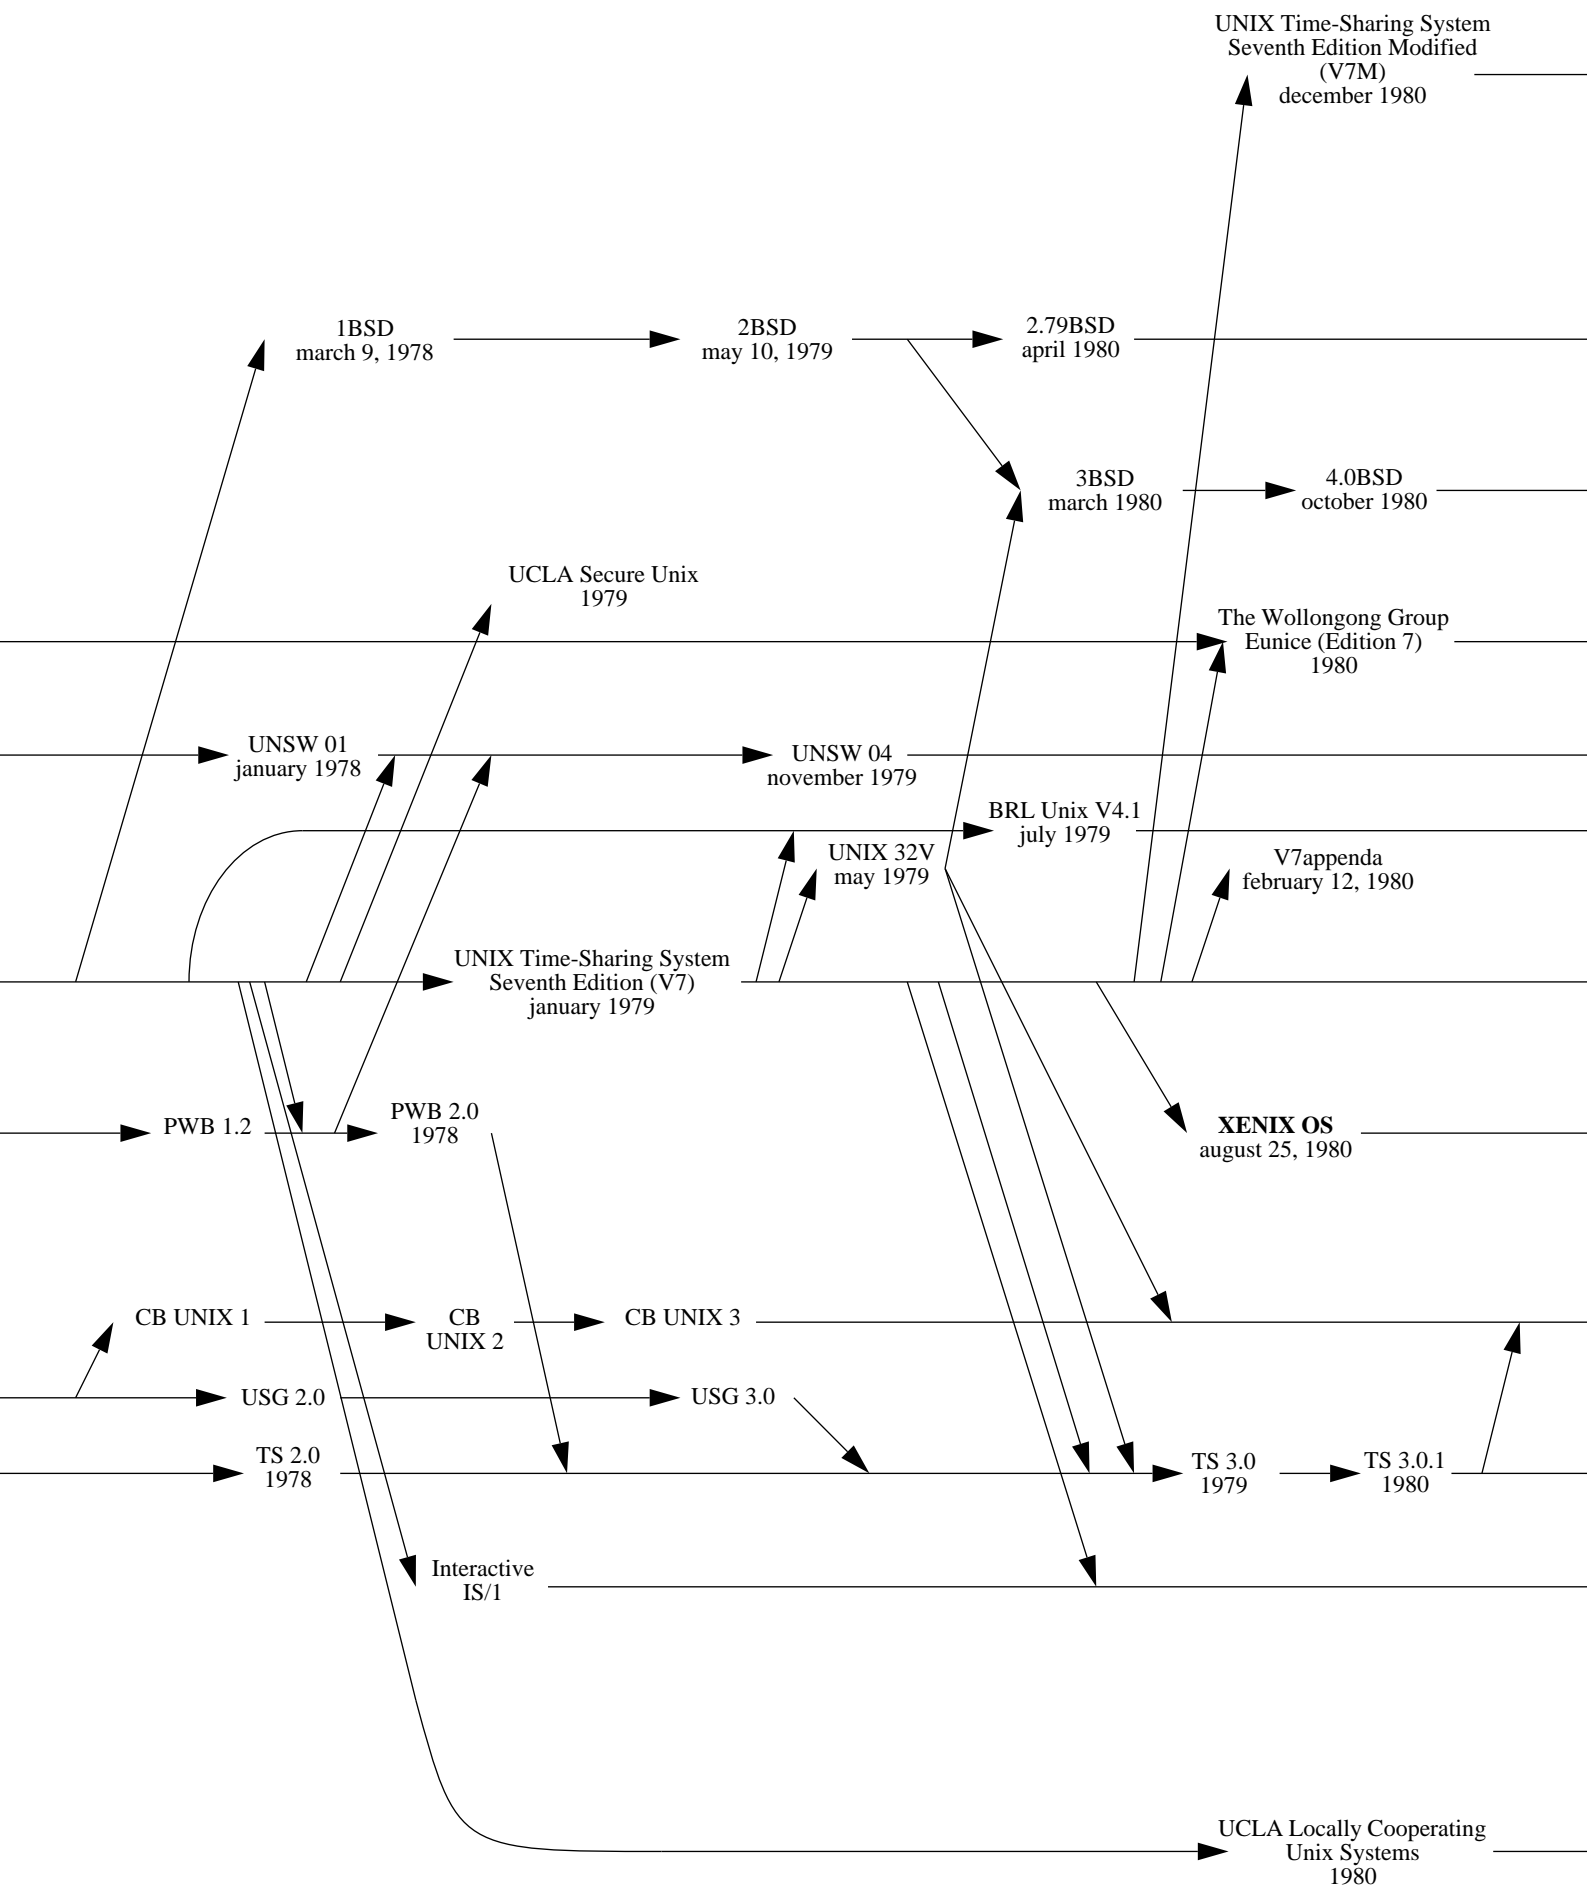

1977

1978

1979

1980

Note 1: an arrow indicates an inheritance like a compatibility, it is not only a matter of source code.

Note 2: this diagram shows complete systems and [micro]kernels like Mach, Linux, the Hurd... This is because sometimes kernel versions are more appropriate to see the evolution of the system.

1989

1990

1991

1992

1993

1994

1995

1996

1997

1998

1999

2000

2001

2002

2003

2004

2007

2008

2009

2010

2011

2012

2013

2014