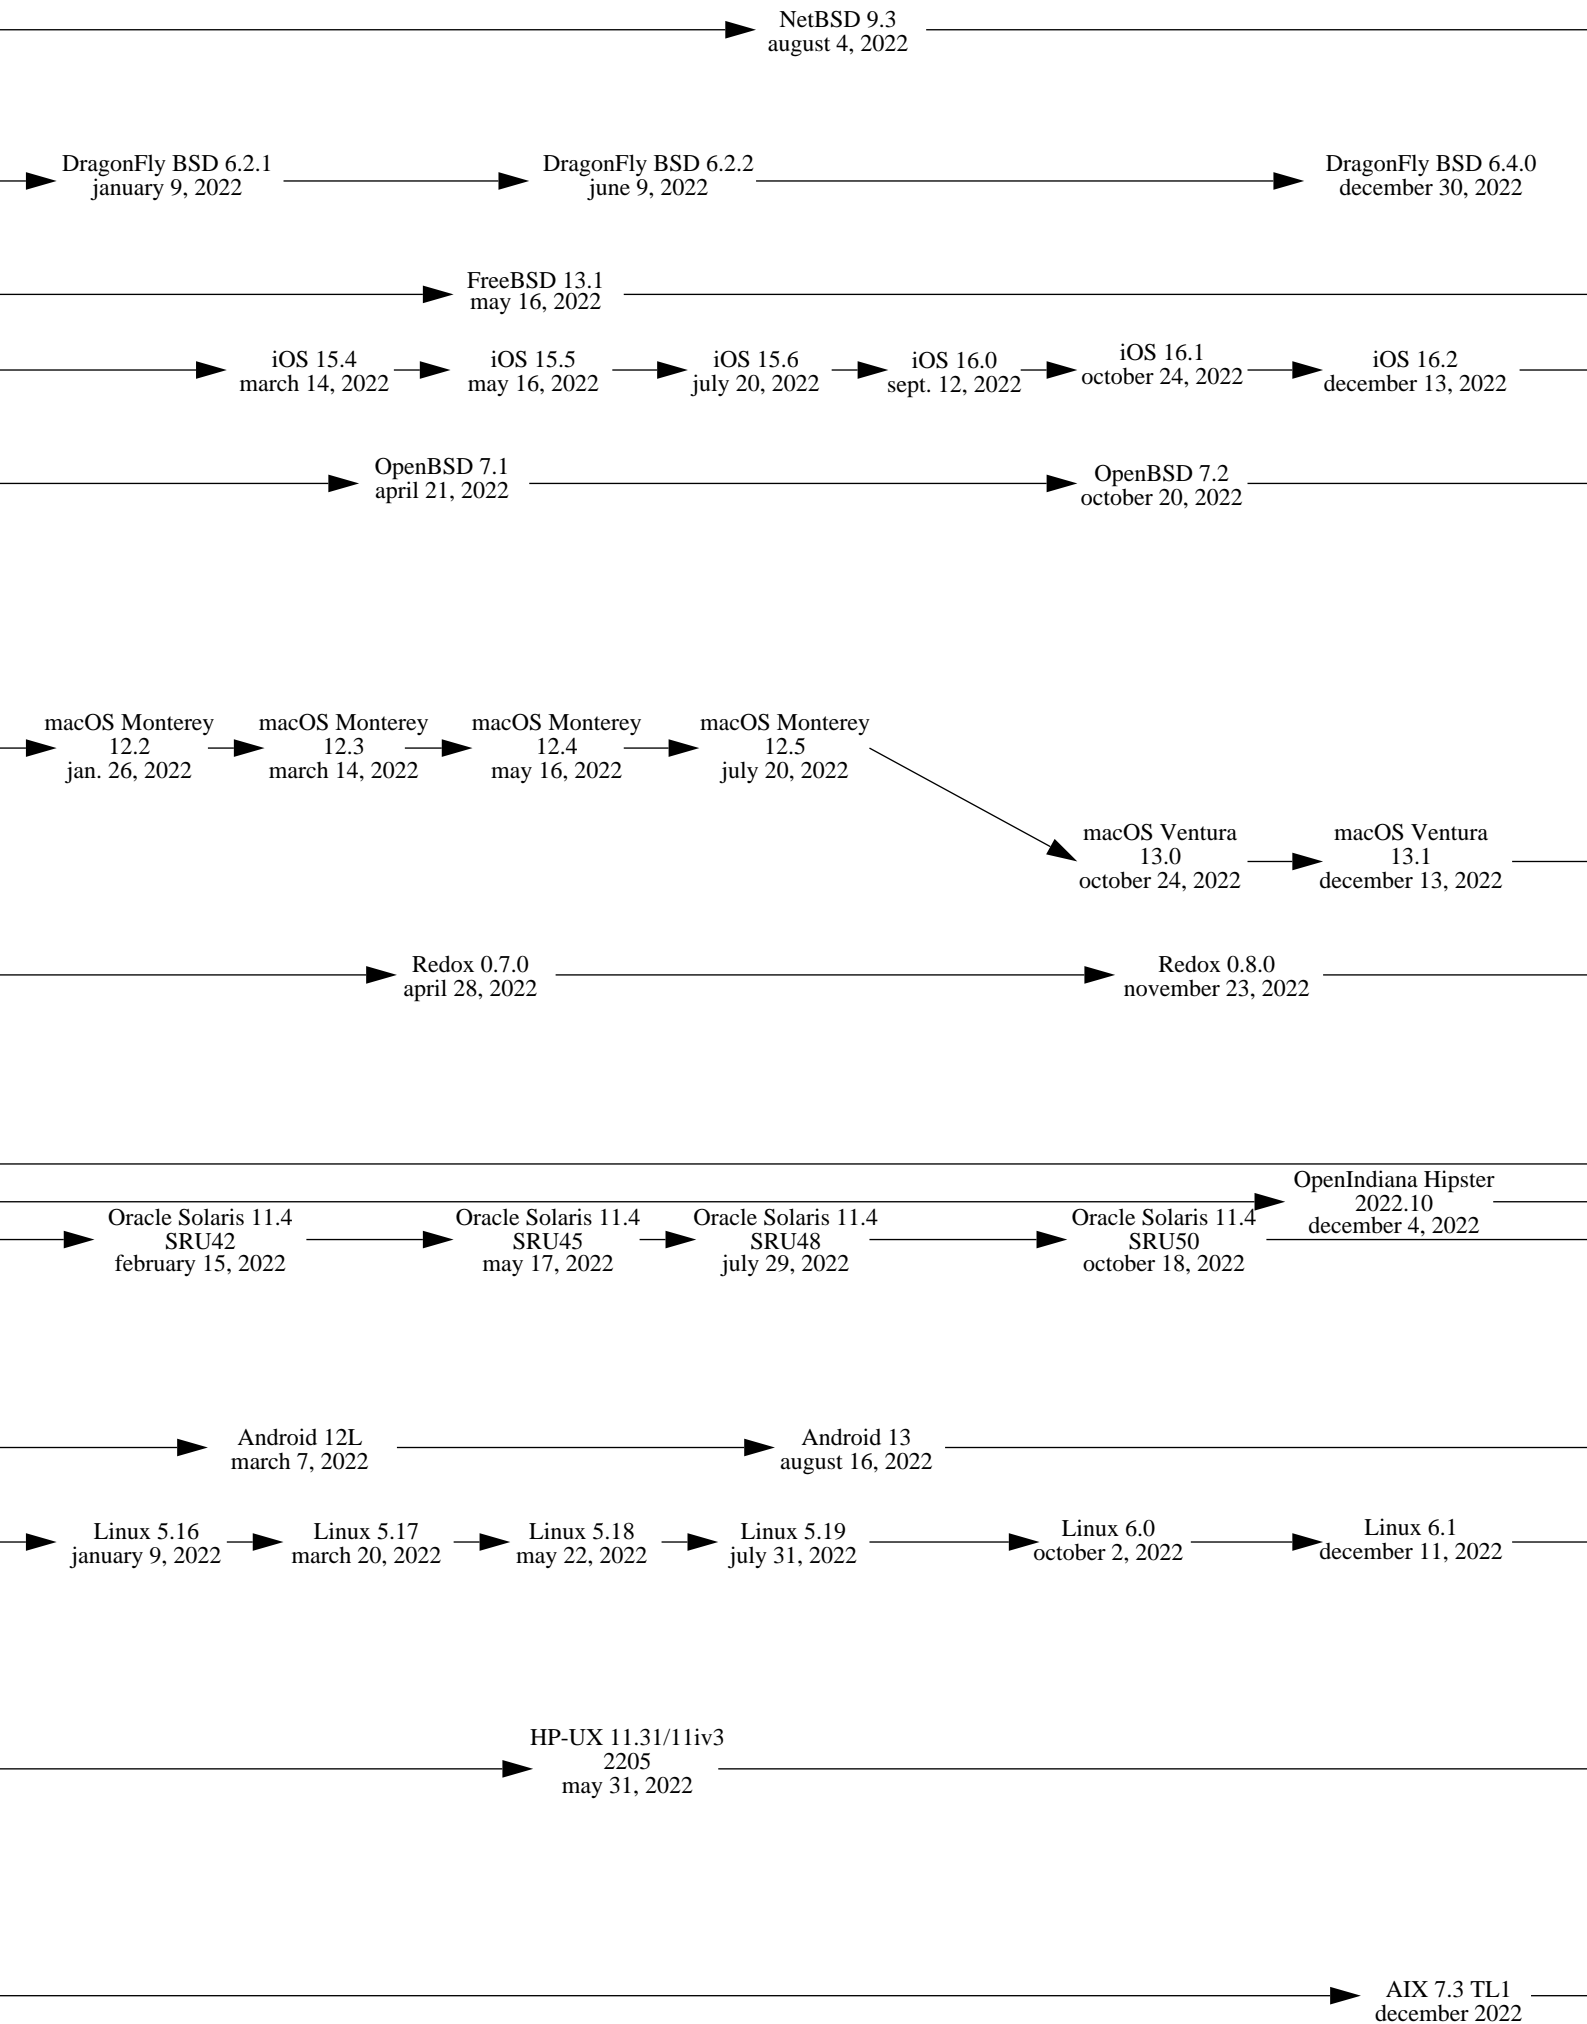

1977

1978

1979

1980

Note 1: an arrow indicates an inheritance like a compatibility, it is not only a matter of source code.

Note 2: this diagram shows complete systems and [micro]kernels like Mach, Linux, the Hurd... This is because sometimes kernel versions are more appropriate to see the evolution of the system.

1989

1990

1991

1992

1993

1994

1995

1996

2007

2008

2009

2010

2011

2012

2013

2014

2015

2016

2017

2018

2019

2020

2021

2022