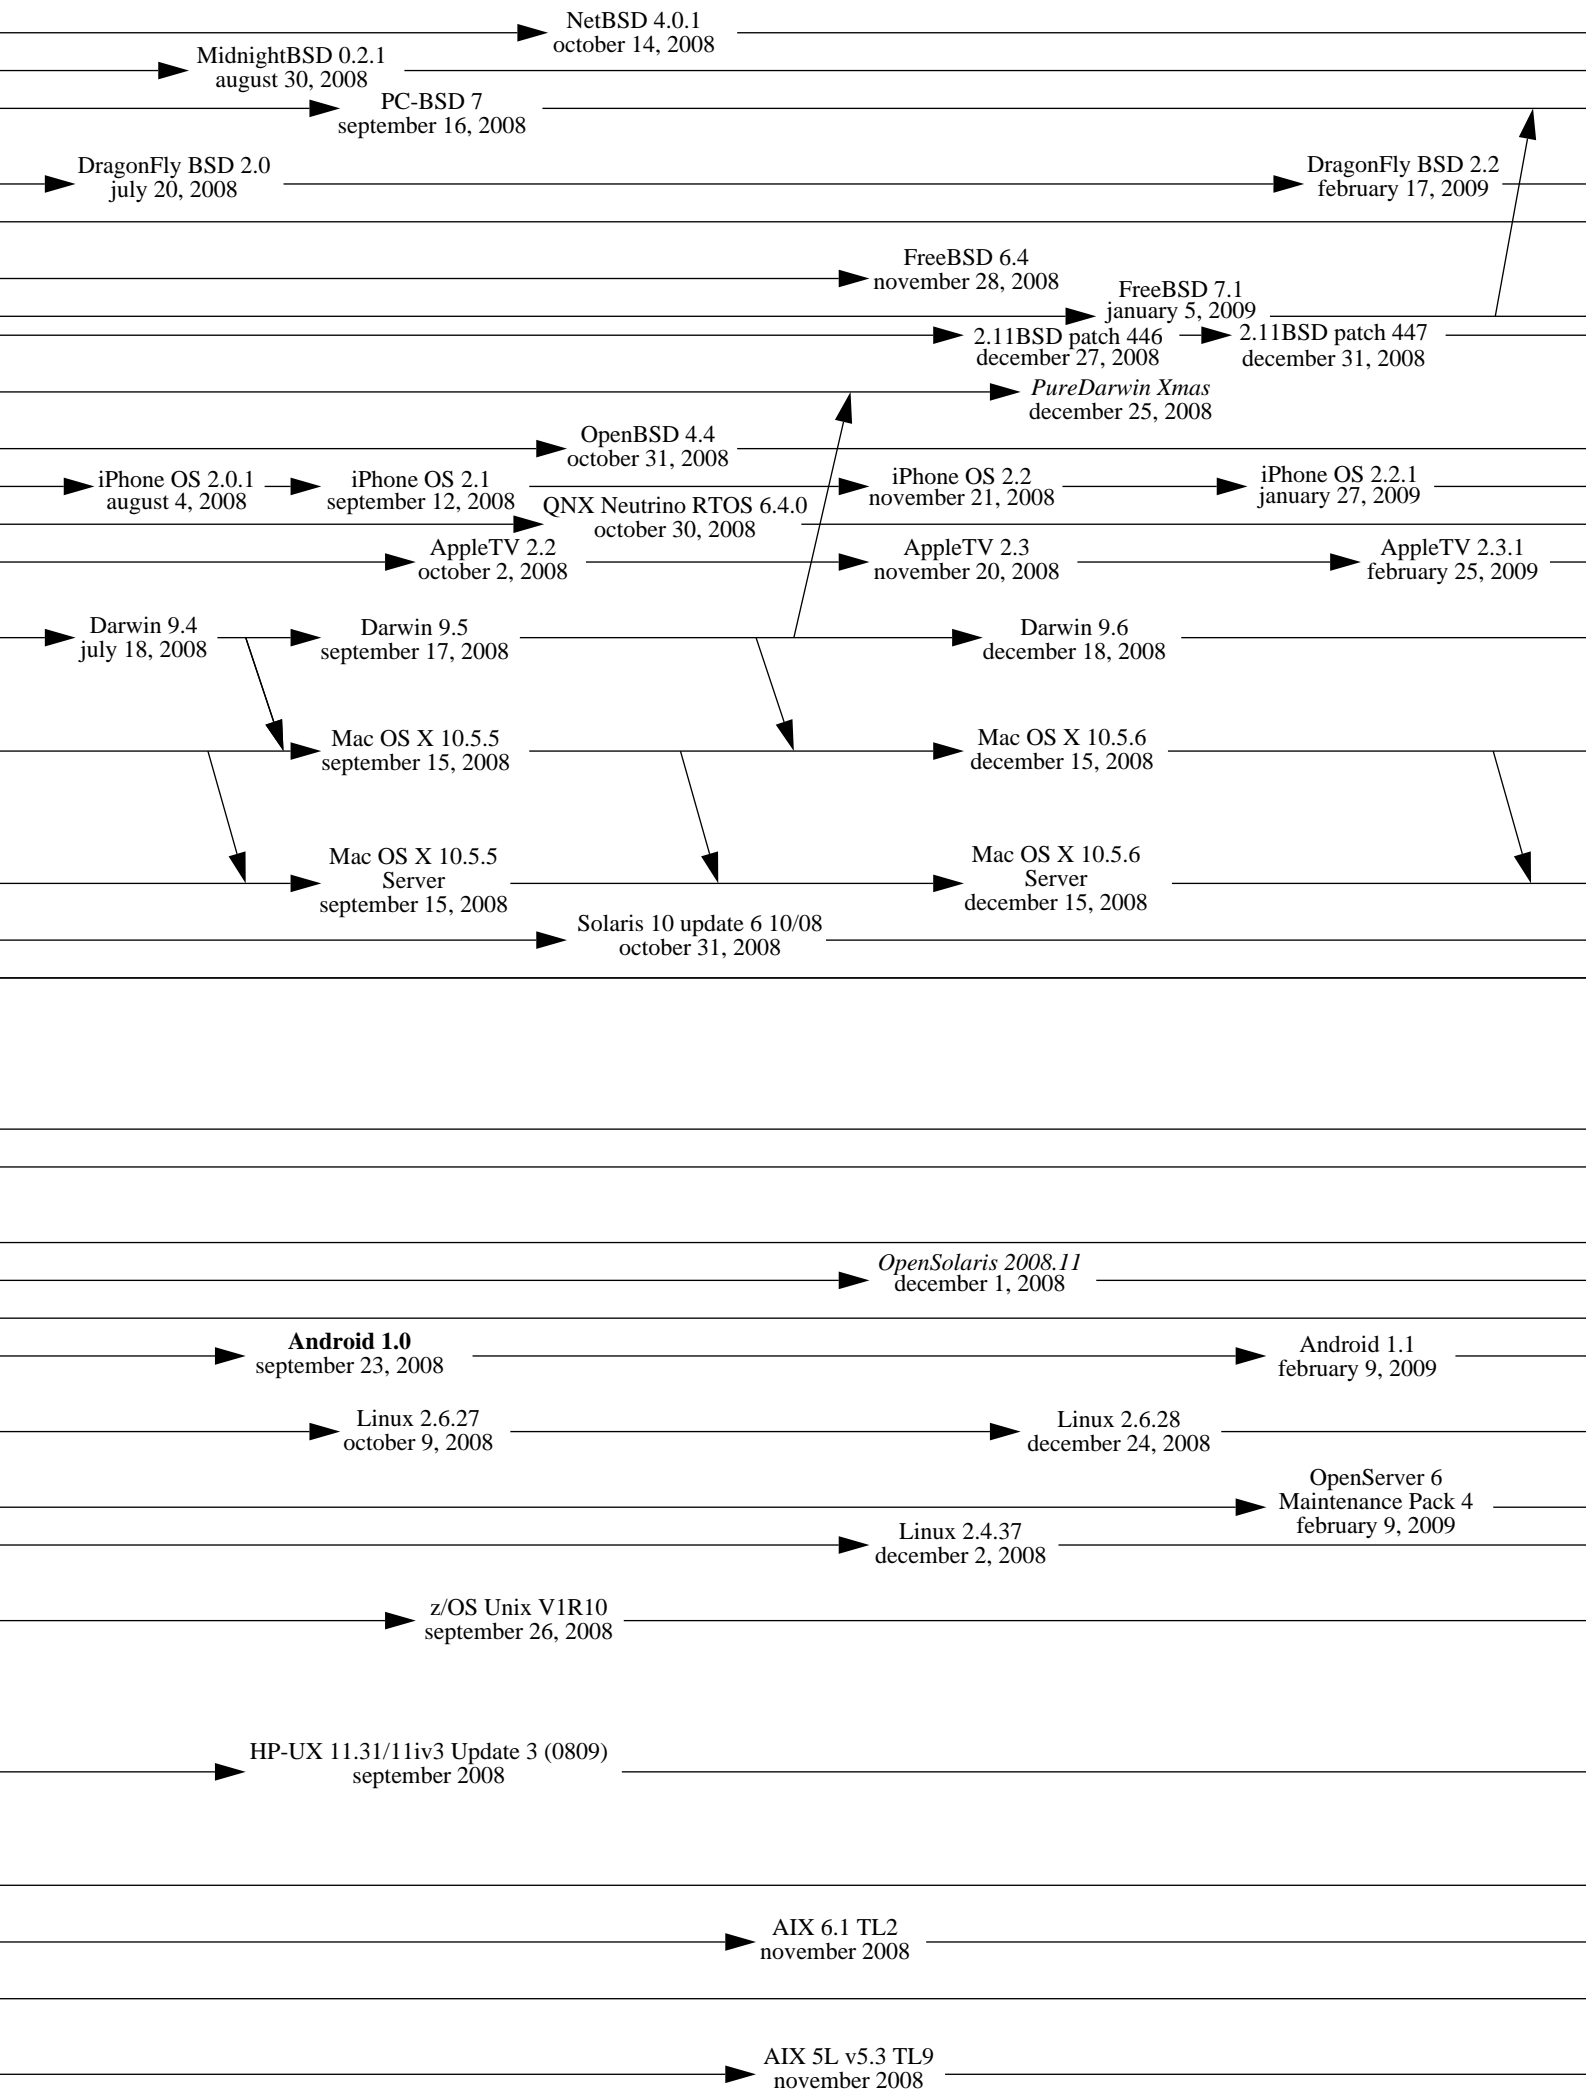

1977

1978

1979

1980

Note 1: an arrow indicates an inheritance like a compatibility, it is not only a matter of source code.

Note 2: this diagram shows complete systems and [micro]kernels like Mach, Linux, the Hurd... This is because sometimes kernel versions are more appropriate to see the evolution of the system.

1989

1990

1991

1992

1993

1994

1995

1996

1997

1998

1999

2000

2001

2002

2003

2004

2007

2008

2009

2010

2011

2012

2013

2014