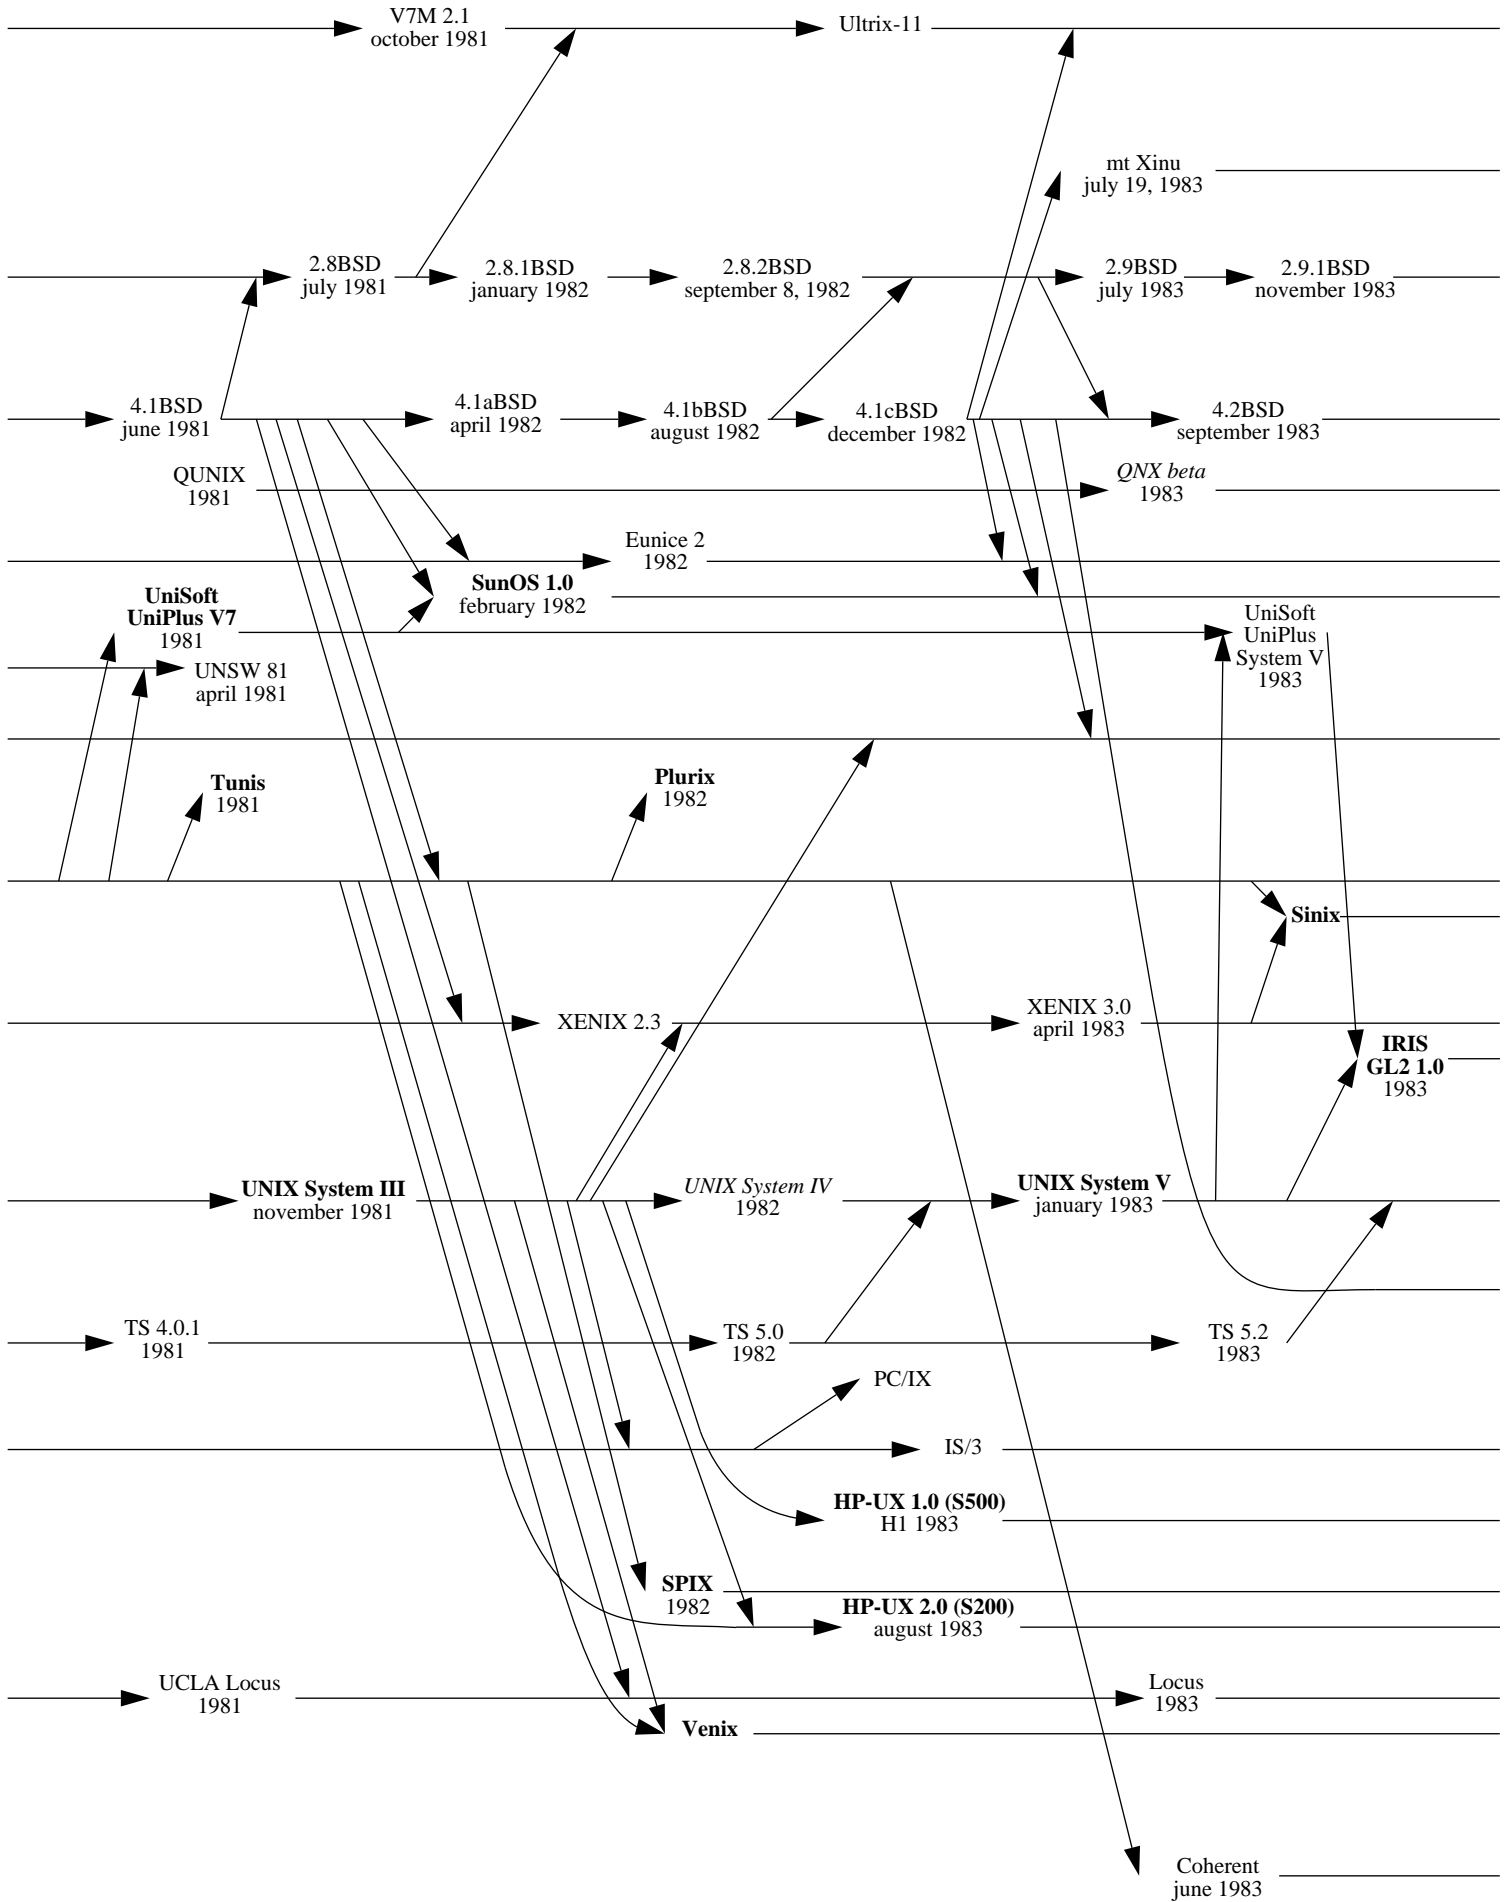

1969

1970

1971

1972

1973

1974

1975

1976

1977

1978

1979

1980

Note 1 : an arrow indicates an inheritance like a compatibility, it is not only a matter of source code.

Note 2 : this diagram shows complete systems and [micro]kernels like Mach, Linux, the Hurd... This is because sometimes kernel versions are more appropriate to see the evolution of the system.

1981

1982

1983

1984

1985

1986

1987

1988