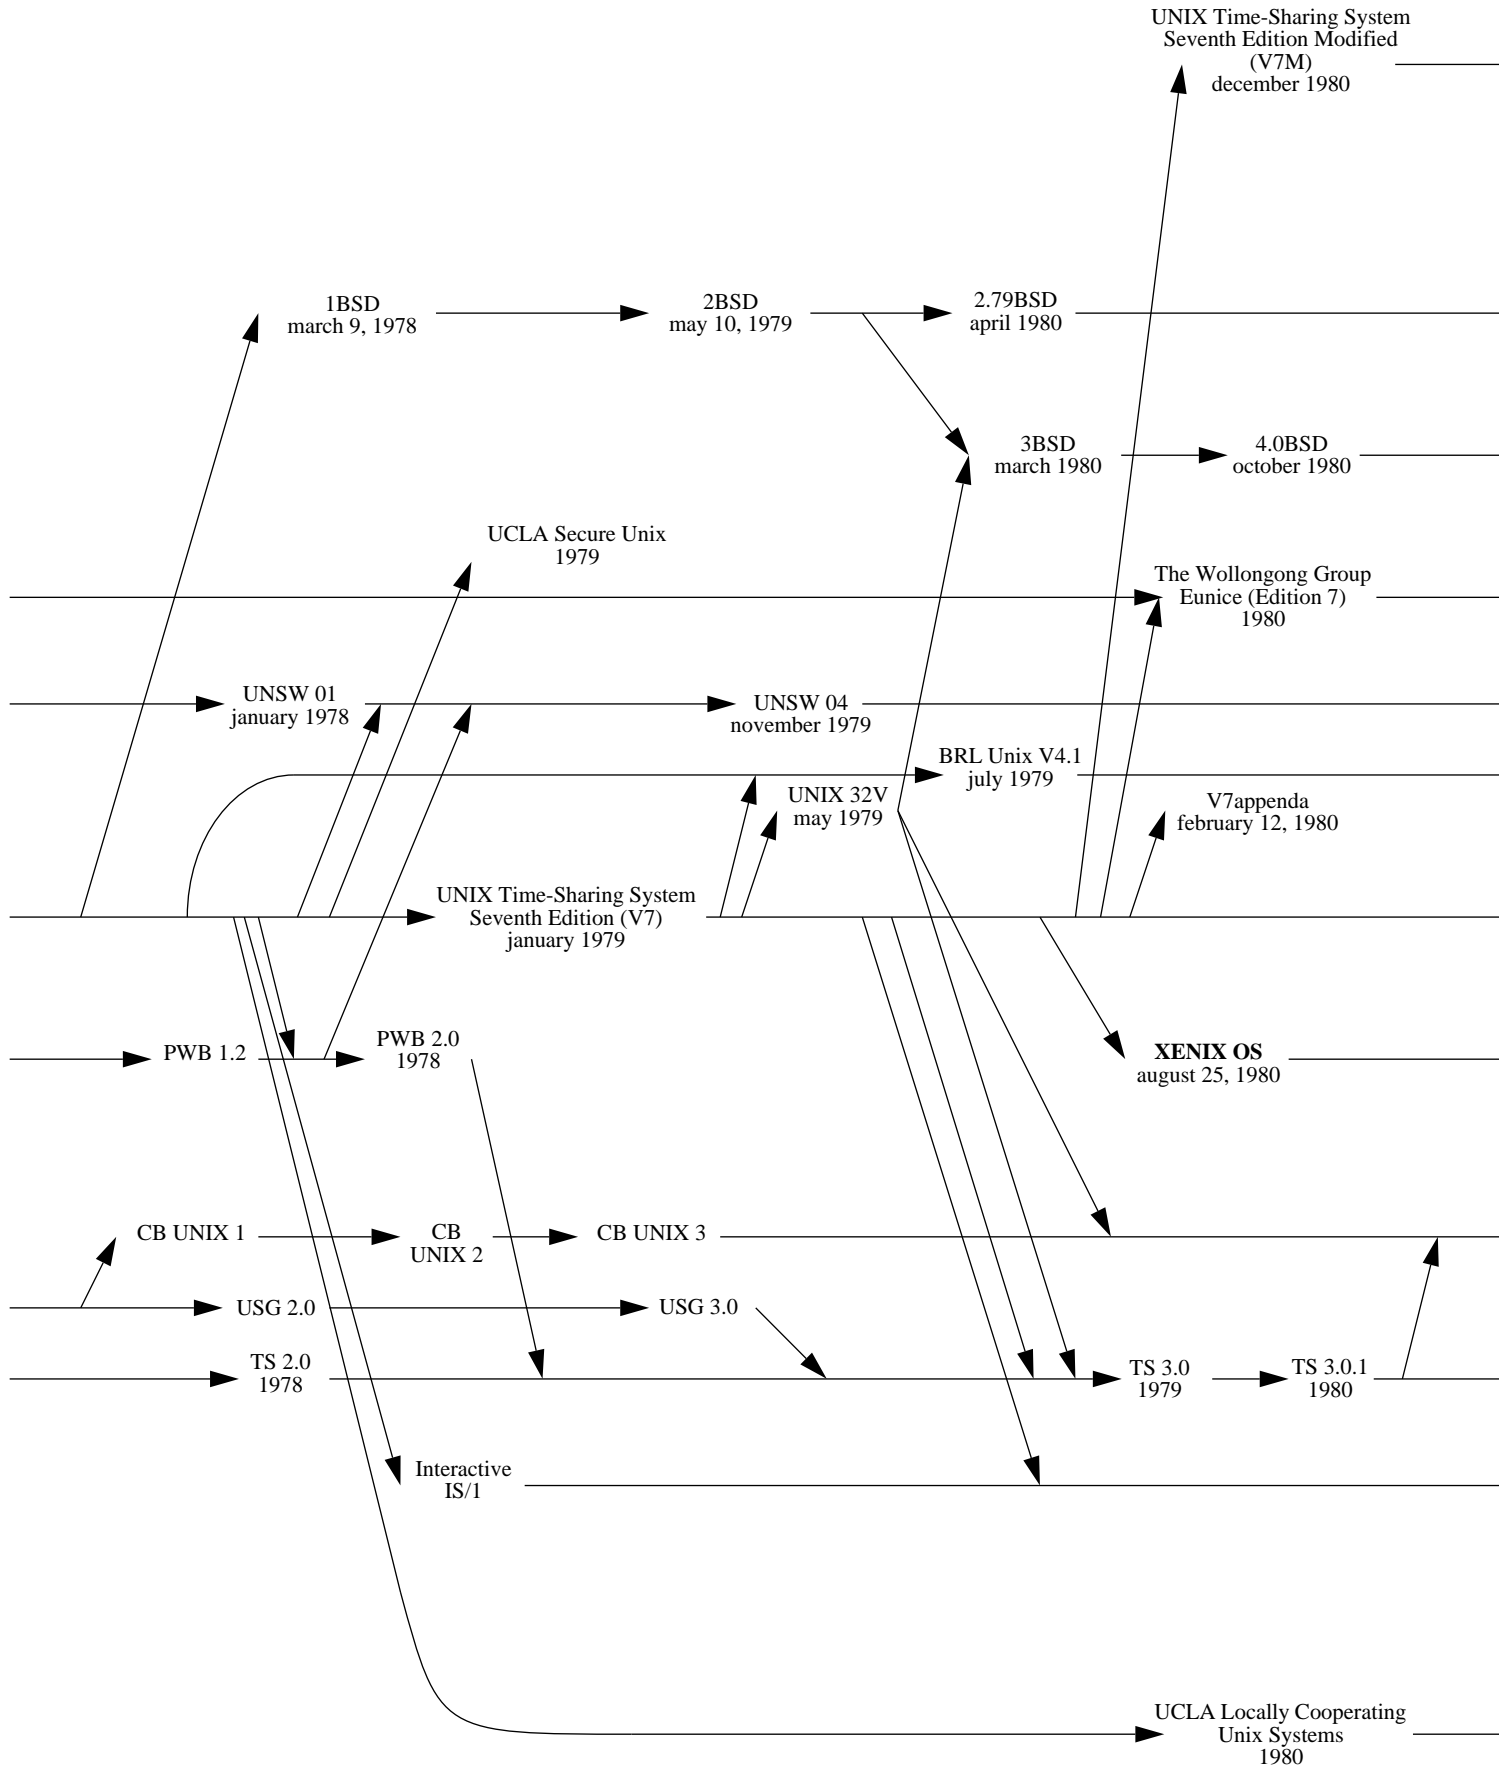

1969

1970

1971

1972

1973

1974

1975

1976

1977

1978

1979

1980

Note 1 : an arrow indicates an inheritance like a compatibility, it is not only a matter of source code.

Note 2 : this diagram shows complete systems and [micro]kernels like Mach, Linux, the Hurd... This is because sometimes kernel versions are more appropriate to see the evolution of the system.

1981

1982

1983

1984

1985

1986

1987

1988