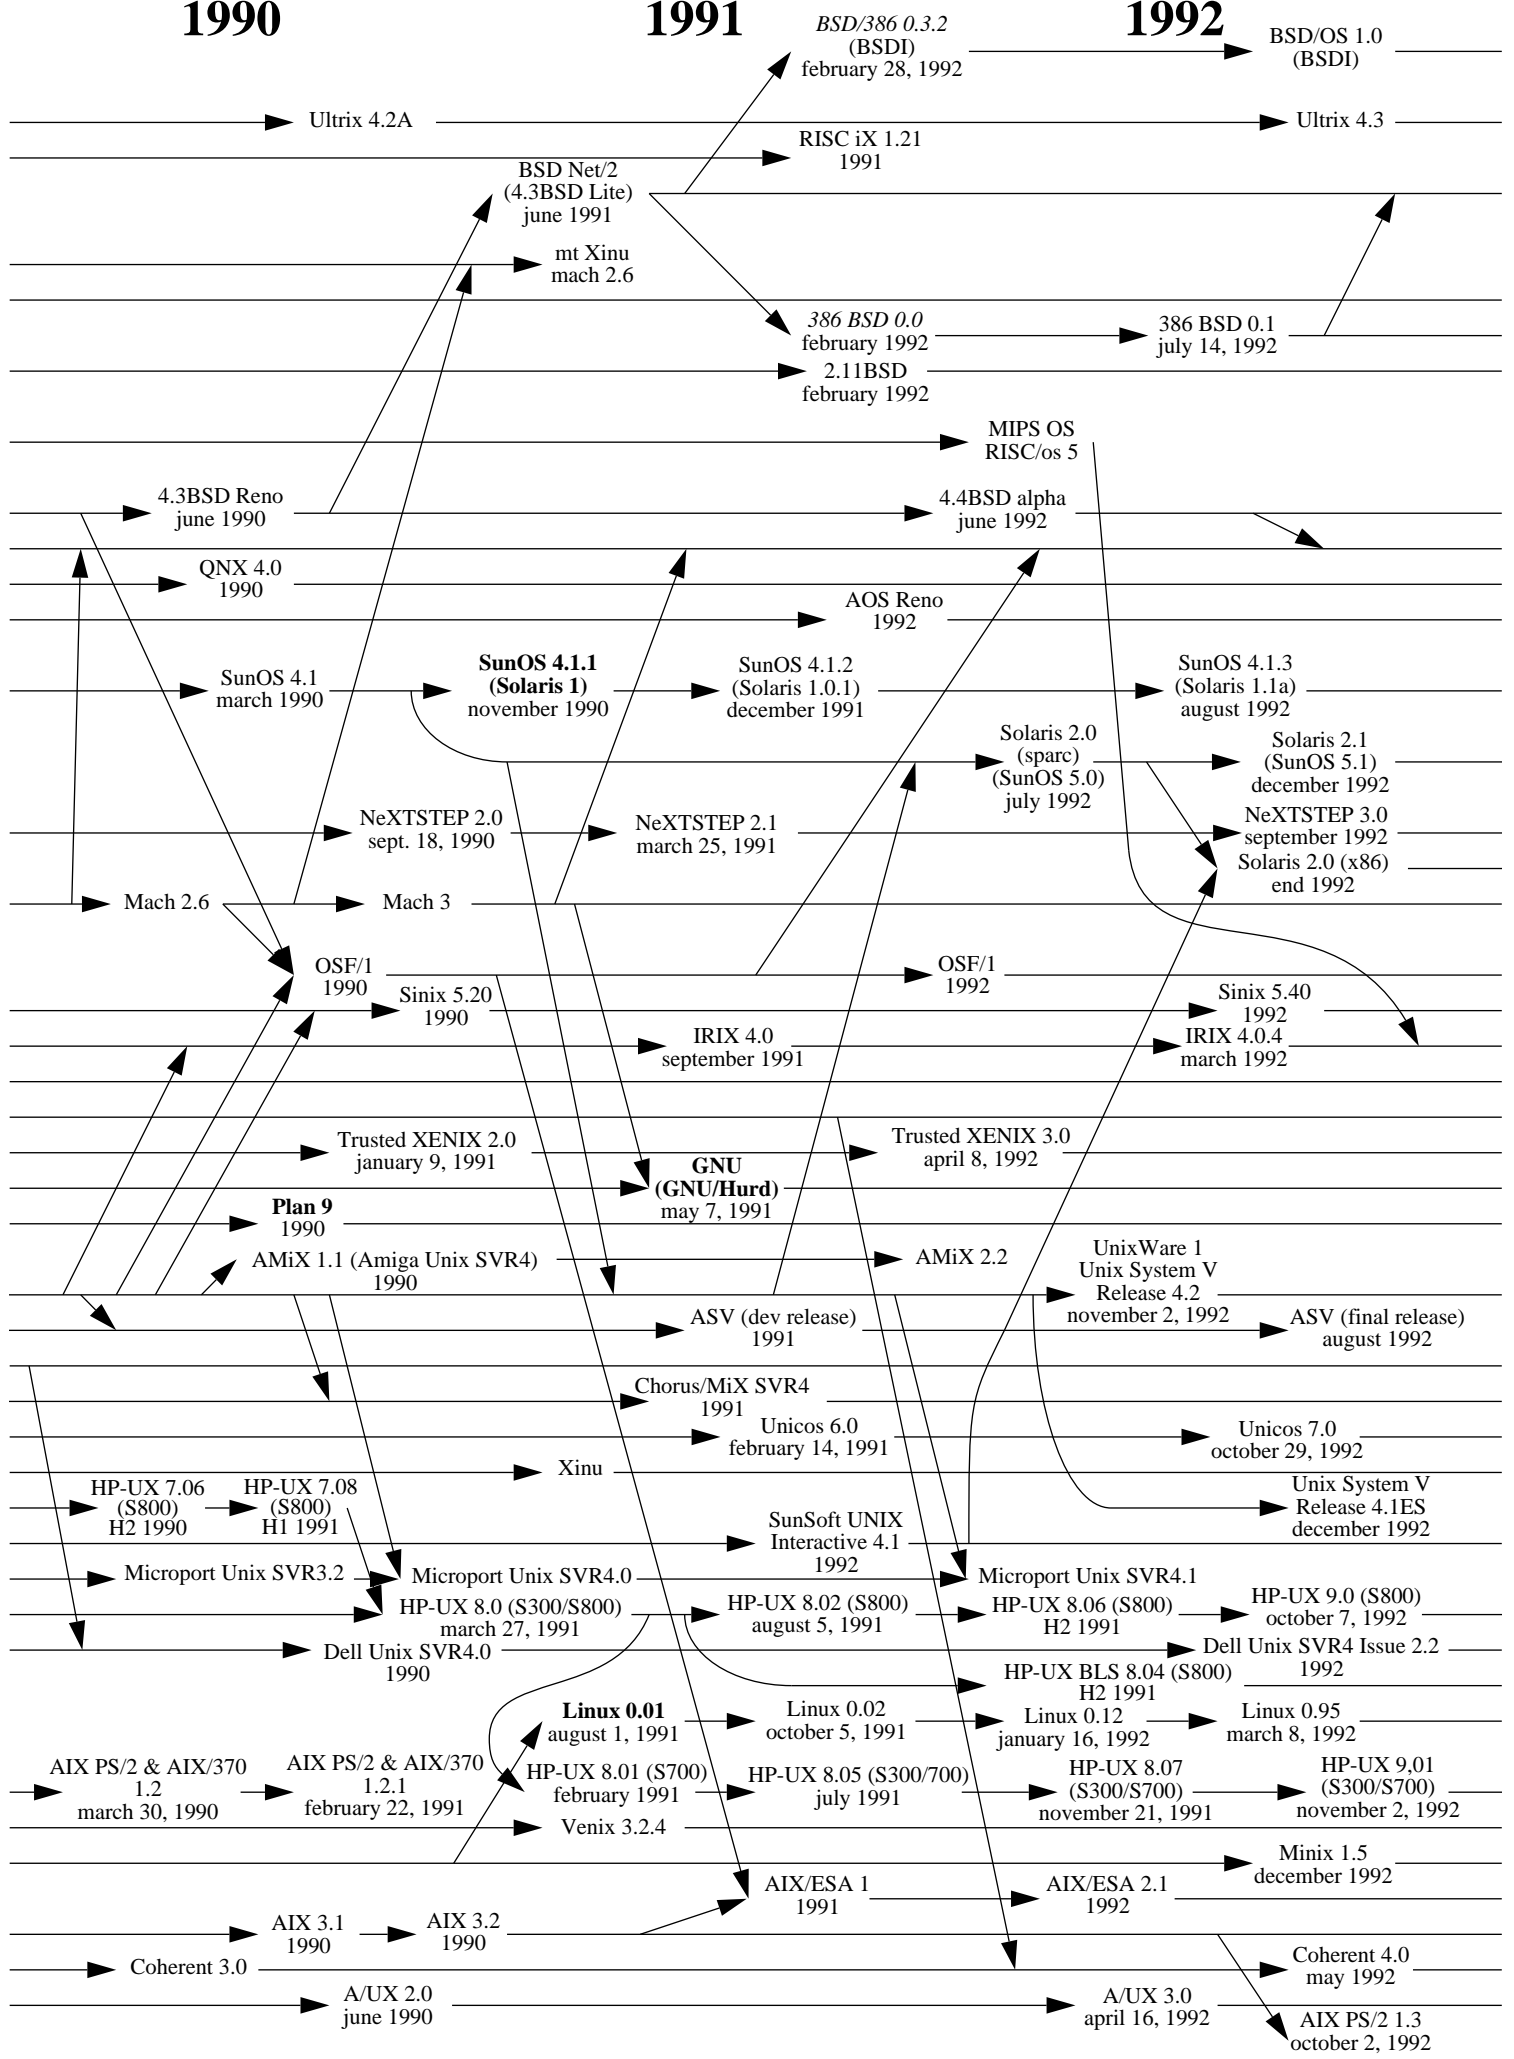

1990

1991

1992

BSD/386 0.3.2 (BSDI) february 28, 1992

BSD/OS 1.0 (BSDI)

Ultrix 4.2A

Ultrix 4.3

BSD Net/2 (4.3BSD Lite) june 1991

RISC iX 1.21 1991

mt Xinu mach 2.6

386 BSD 0.0 february 1992

386 BSD 0.1 july 14, 1992

2.11BSD february 1992

MIPS OS RISC/os 5

4.3BSD Reno june 1990

4.4BSD alpha june 1992

QNX 4.0 1990

AOS Reno 1992

SunOS 4.1 march 1990

SunOS 4.1.1 (Solaris 1) november 1990

SunOS 4.1.2 (Solaris 1.0.1) december 1991

SunOS 4.1.3 (Solaris 1.1a) august 1992

NeXTSTEP 2.0 sept. 18, 1990

NeXTSTEP 2.1 march 25, 1991

Solaris 2.0 (sparc) (SunOS 5.0) july 1992

Solaris 2.1 (SunOS 5.1) december 1992

NeXTSTEP 3.0 september 1992

Solaris 2.0 (x86) end 1992

Mach 2.6

Mach 3

OSF/1 1990

OSF/1 1992

Sinix 5.20 1990

Sinix 5.40 1992

IRIX 4.0 september 1991

IRIX 4.0.4 march 1992

Trusted XENIX 2.0 january 9, 1991

Trusted XENIX 3.0 april 8, 1992

GNU (GNU/Hurd) may 7, 1991

Plan 9 1990

AMiX 1.1 (Amiga Unix SVR4) 1990

AMiX 2.2

UnixWare 1 Unix System V Release 4.2 november 2, 1992

ASV (final release) august 1992

ASV (dev release) 1991

Chorus/MiX SVR4 1991

Unicos 6.0 february 14, 1991

Unicos 7.0 october 29, 1992

Unix System V Release 4.1ES december 1992

HP-UX 7.06 (S800) H2 1990

HP-UX 7.08 (S800) H1 1991

Xinu

SunSoft UNIX Interactive 4.1 1992

Microport Unix SVR3.2

Microport Unix SVR4.0

Microport Unix SVR4.1

HP-UX 8.0 (S300/S800) march 27, 1991

HP-UX 8.02 (S800) august 5, 1991

HP-UX 8.06 (S800) H2 1991

HP-UX 9.0 (S800) october 7, 1992

Dell Unix SVR4.0 1990

Dell Unix SVR4 Issue 2.2 1992

Linux 0.01 august 1, 1991

Linux 0.02 october 5, 1991

Linux 0.12 january 16, 1992

Linux 0.95 march 8, 1992

AIX PS/2 & AIX/370 1.2 march 30, 1990

AIX PS/2 & AIX/370 1.2.1 february 22, 1991

HP-UX 8.01 (S700) february 1991

HP-UX 8.05 (S300/700) july 1991

HP-UX 8.07 (S300/S700) november 21, 1991

HP-UX 9.01 (S300/S700) november 2, 1992

Venix 3.2.4

AIX/ESA 1 1991

AIX/ESA 2.1 1992

Minix 1.5 december 1992

AIX 3.1 1990

AIX 3.2 1990

Coherent 3.0

Coherent 4.0 may 1992

A/UX 2.0 june 1990

A/UX 3.0 april 16, 1992

AIX PS/2 1.3 october 2, 1992