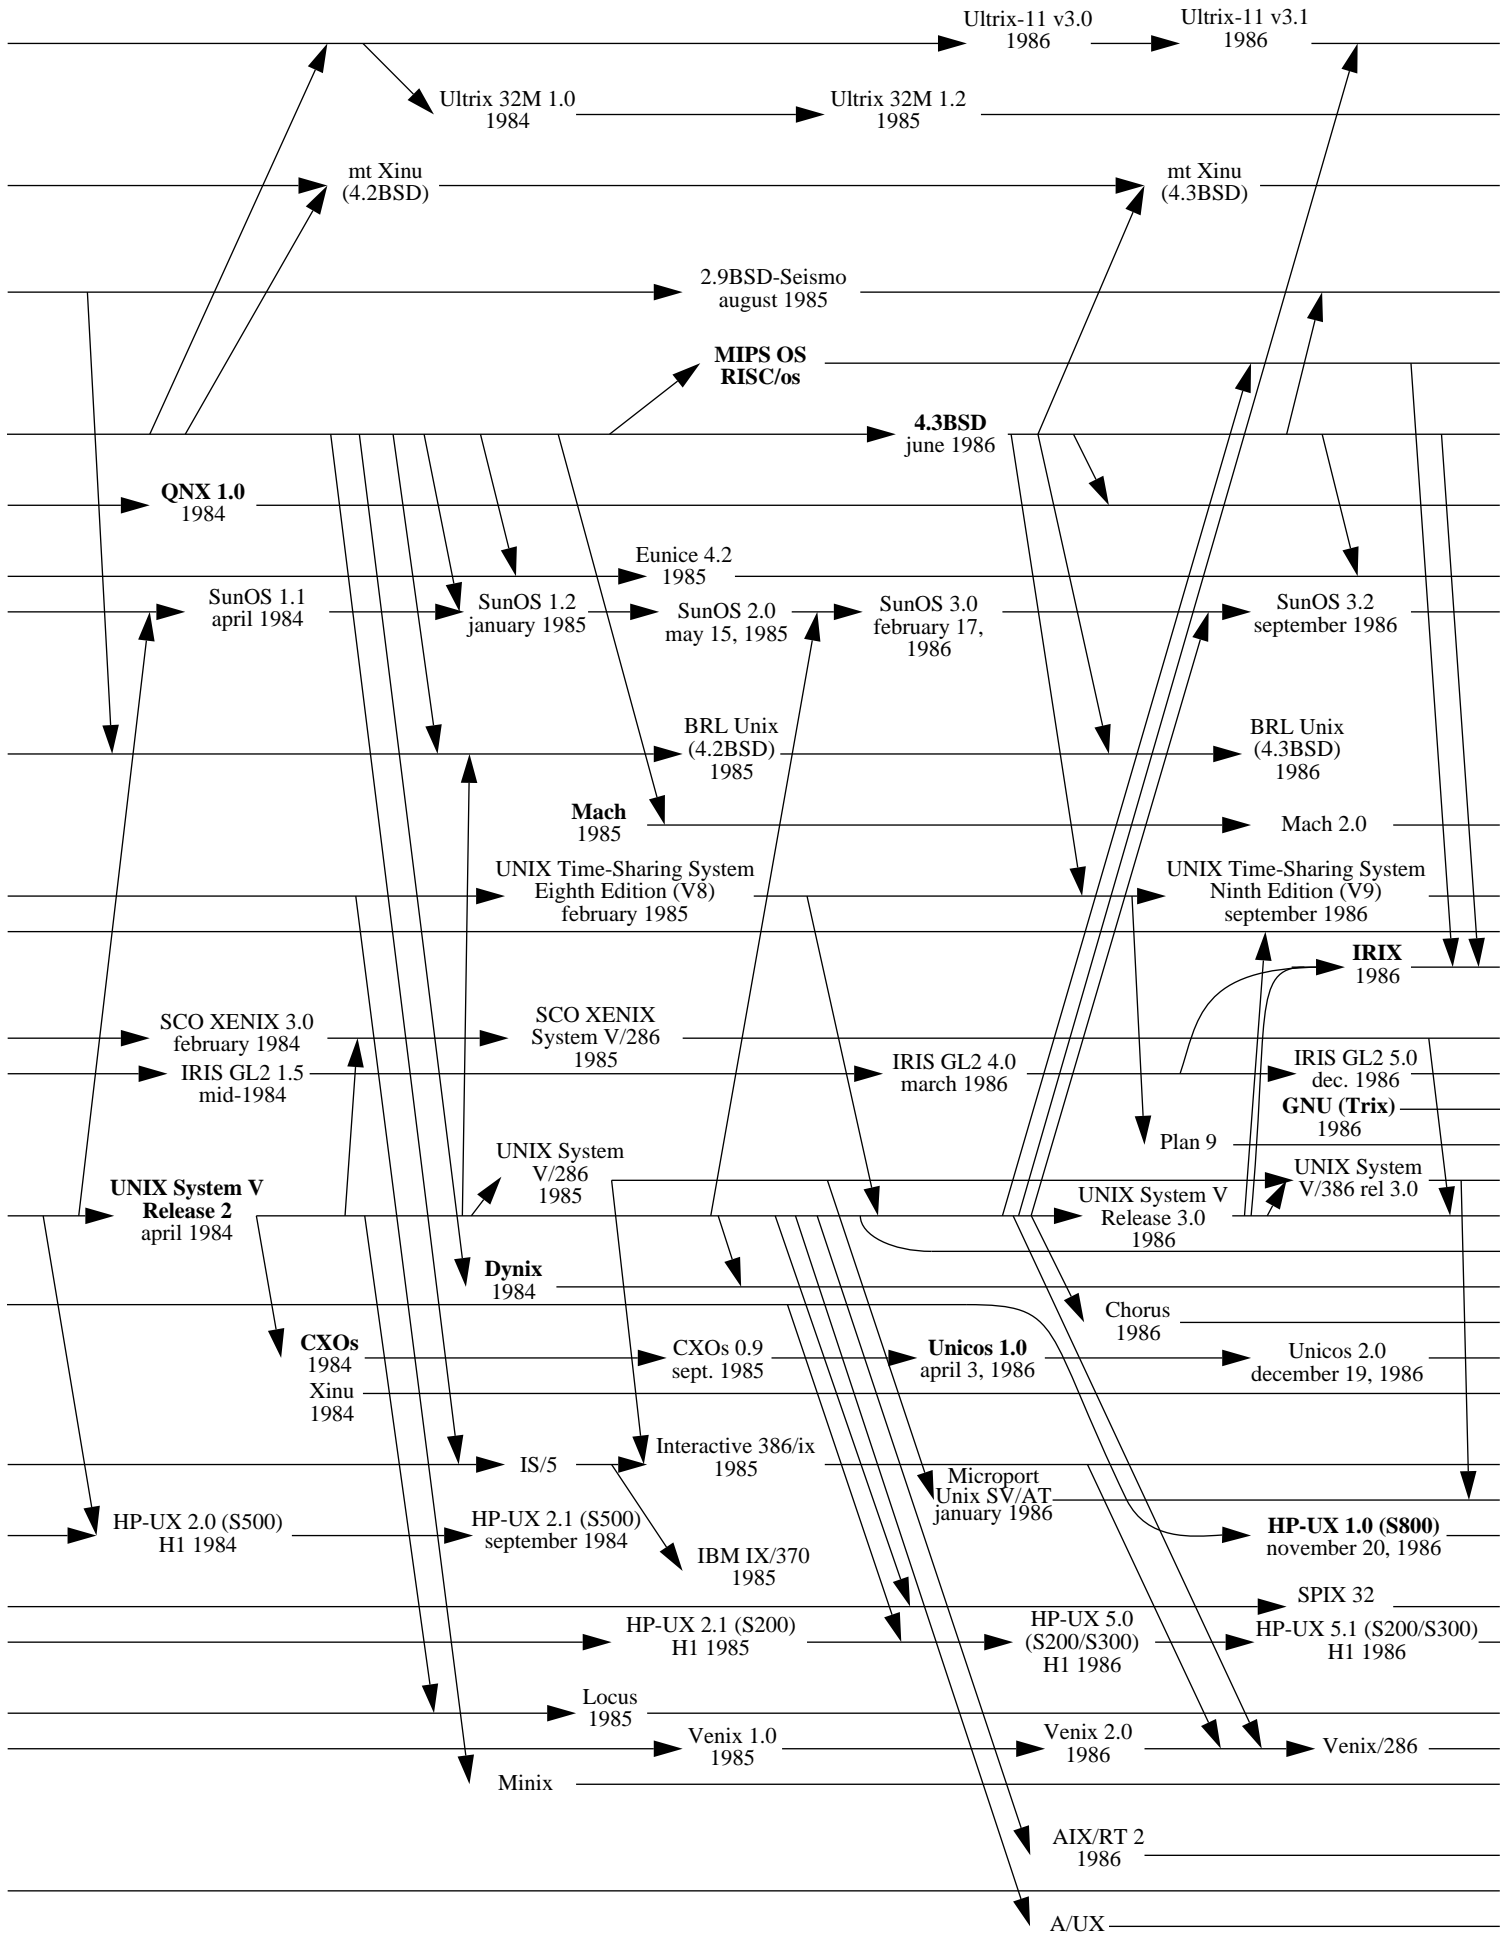

1969

1970

1971

1972

1973

1974

1975

1976

1977

1978

1979

1980

Note 1 : an arrow indicates an inheritance like a compatibility, it is not only a matter of source code.

Note 2 : this diagram shows complete systems and [micro]kernels like Mach, Linux, the Hurd... This is because sometimes kernel versions are more appropriate to see the evolution of the system.

1981

1982

1983

1984

1985

1986

1987

1988