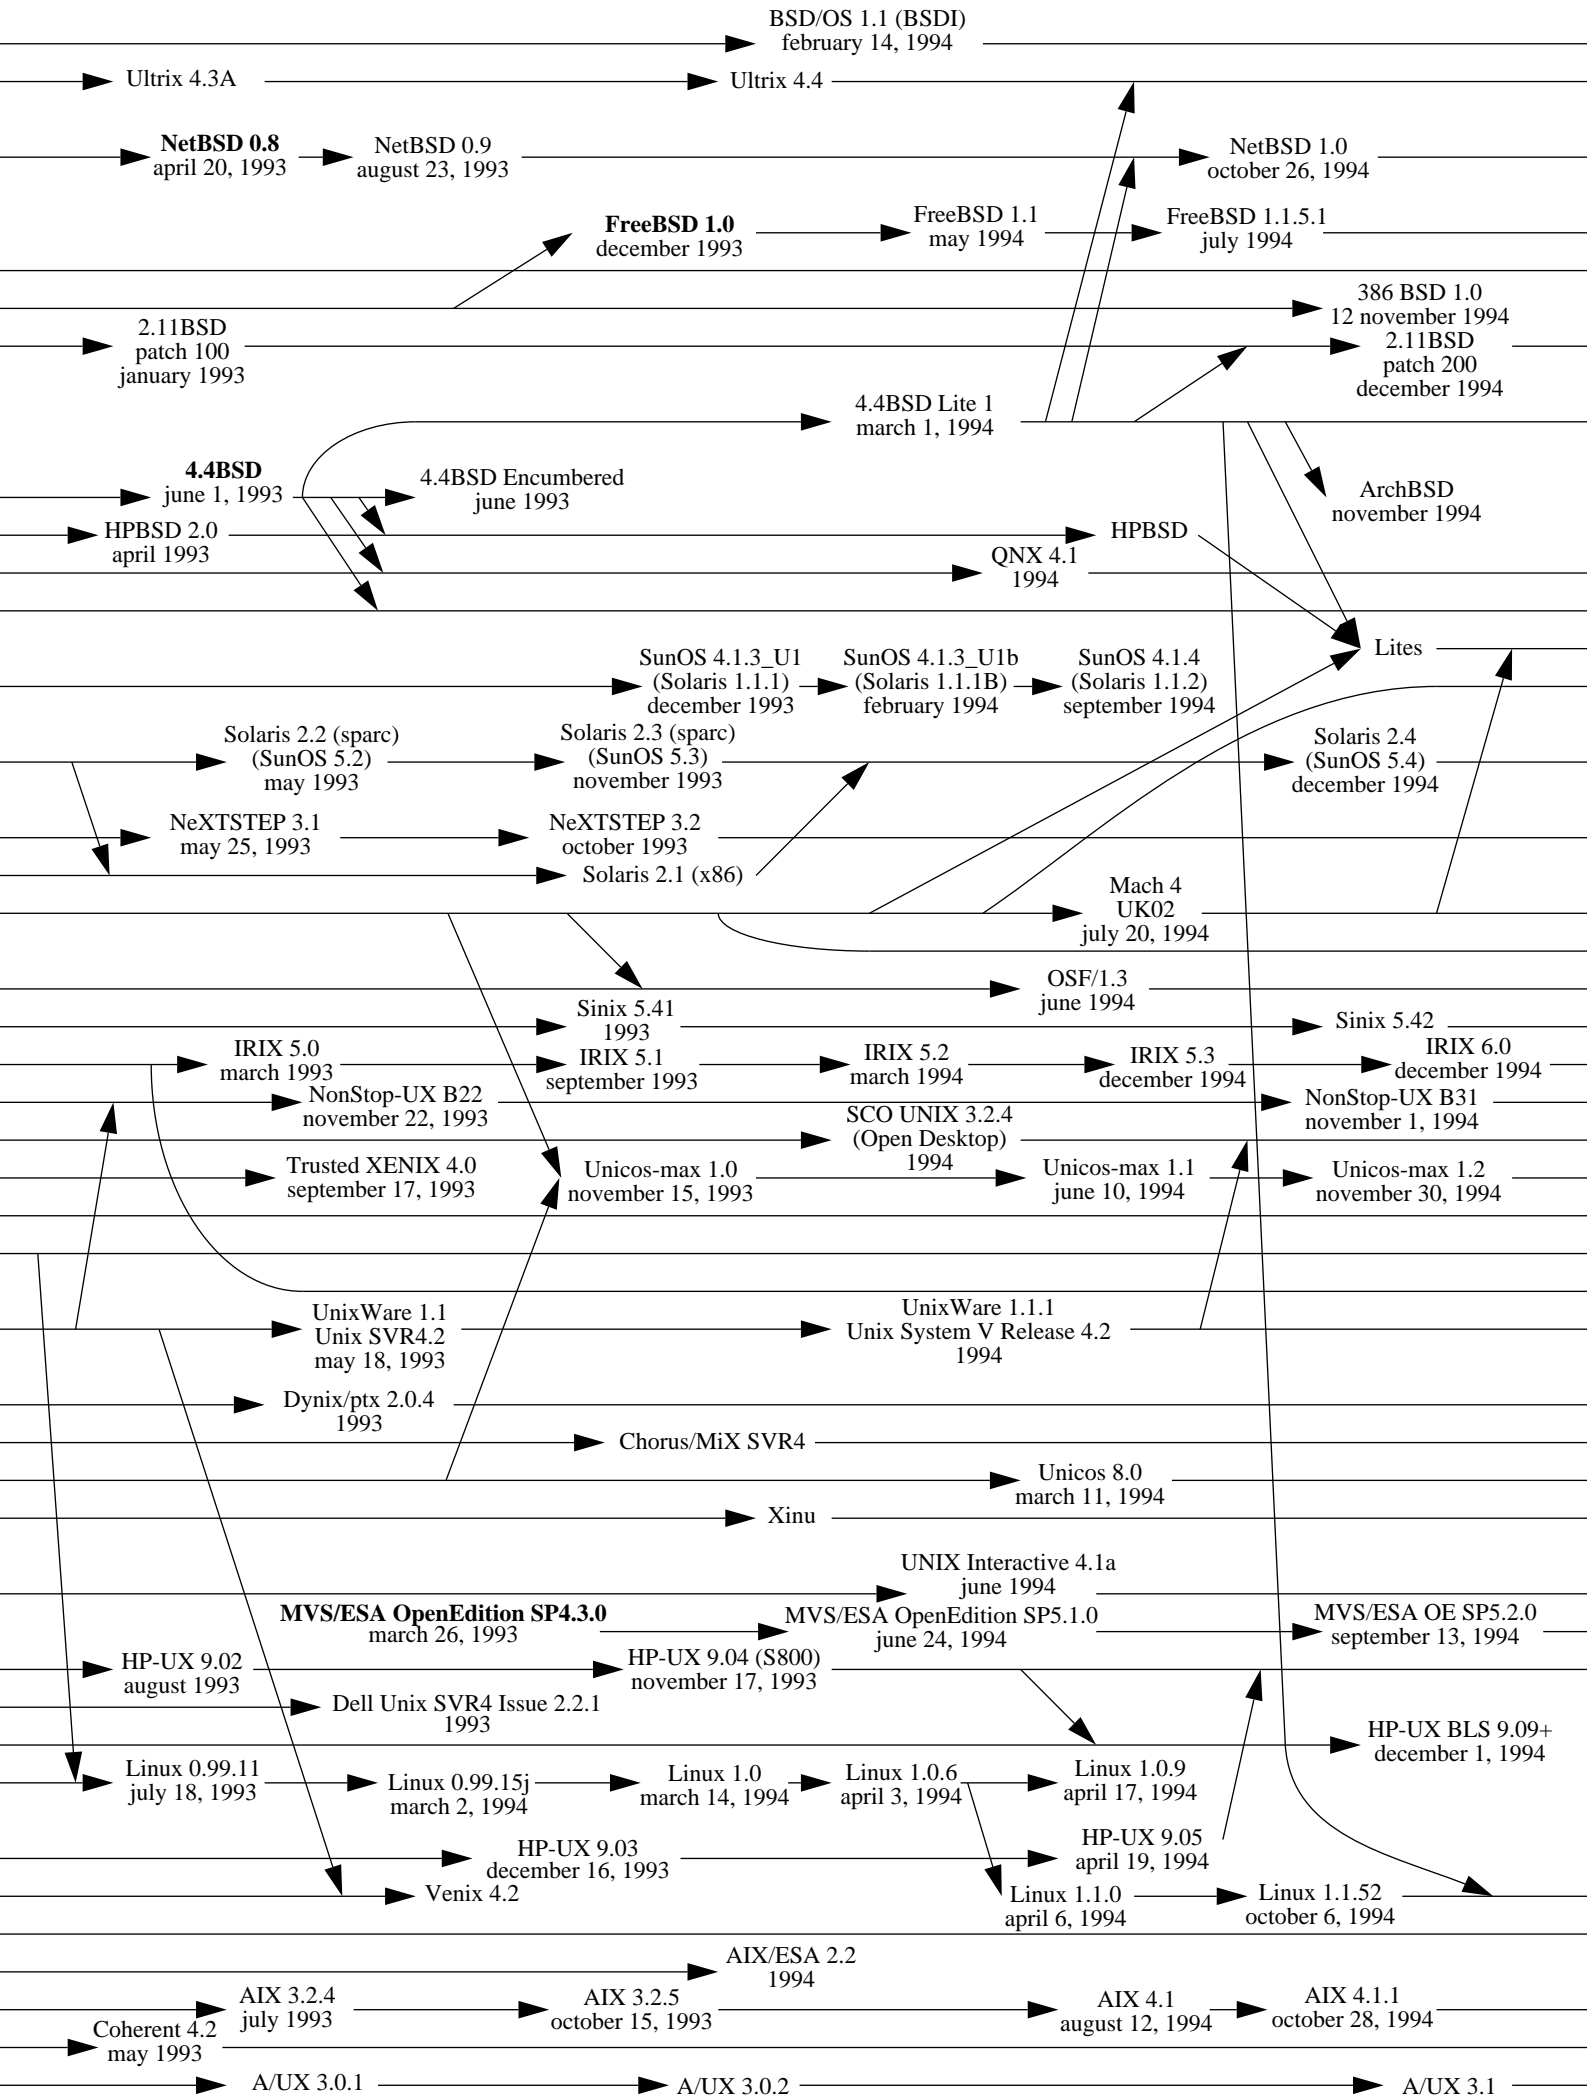

**1969**

**1970**

**1971**

**1972**

**1973**

1974

1975

1976

1977

1978

1979

1980

Note 1: an arrow indicates an inheritance like a compatibility, it is not only a matter of source code.

Note 2: this diagram shows complete systems and [micro]kernels like Mach, Linux, the Hurd... This is because sometimes kernel versions are more appropriate to see the evolution of the system.

1981

1982

1983

1984

1985

1986

1987

1988

1989

1990

1991

1992