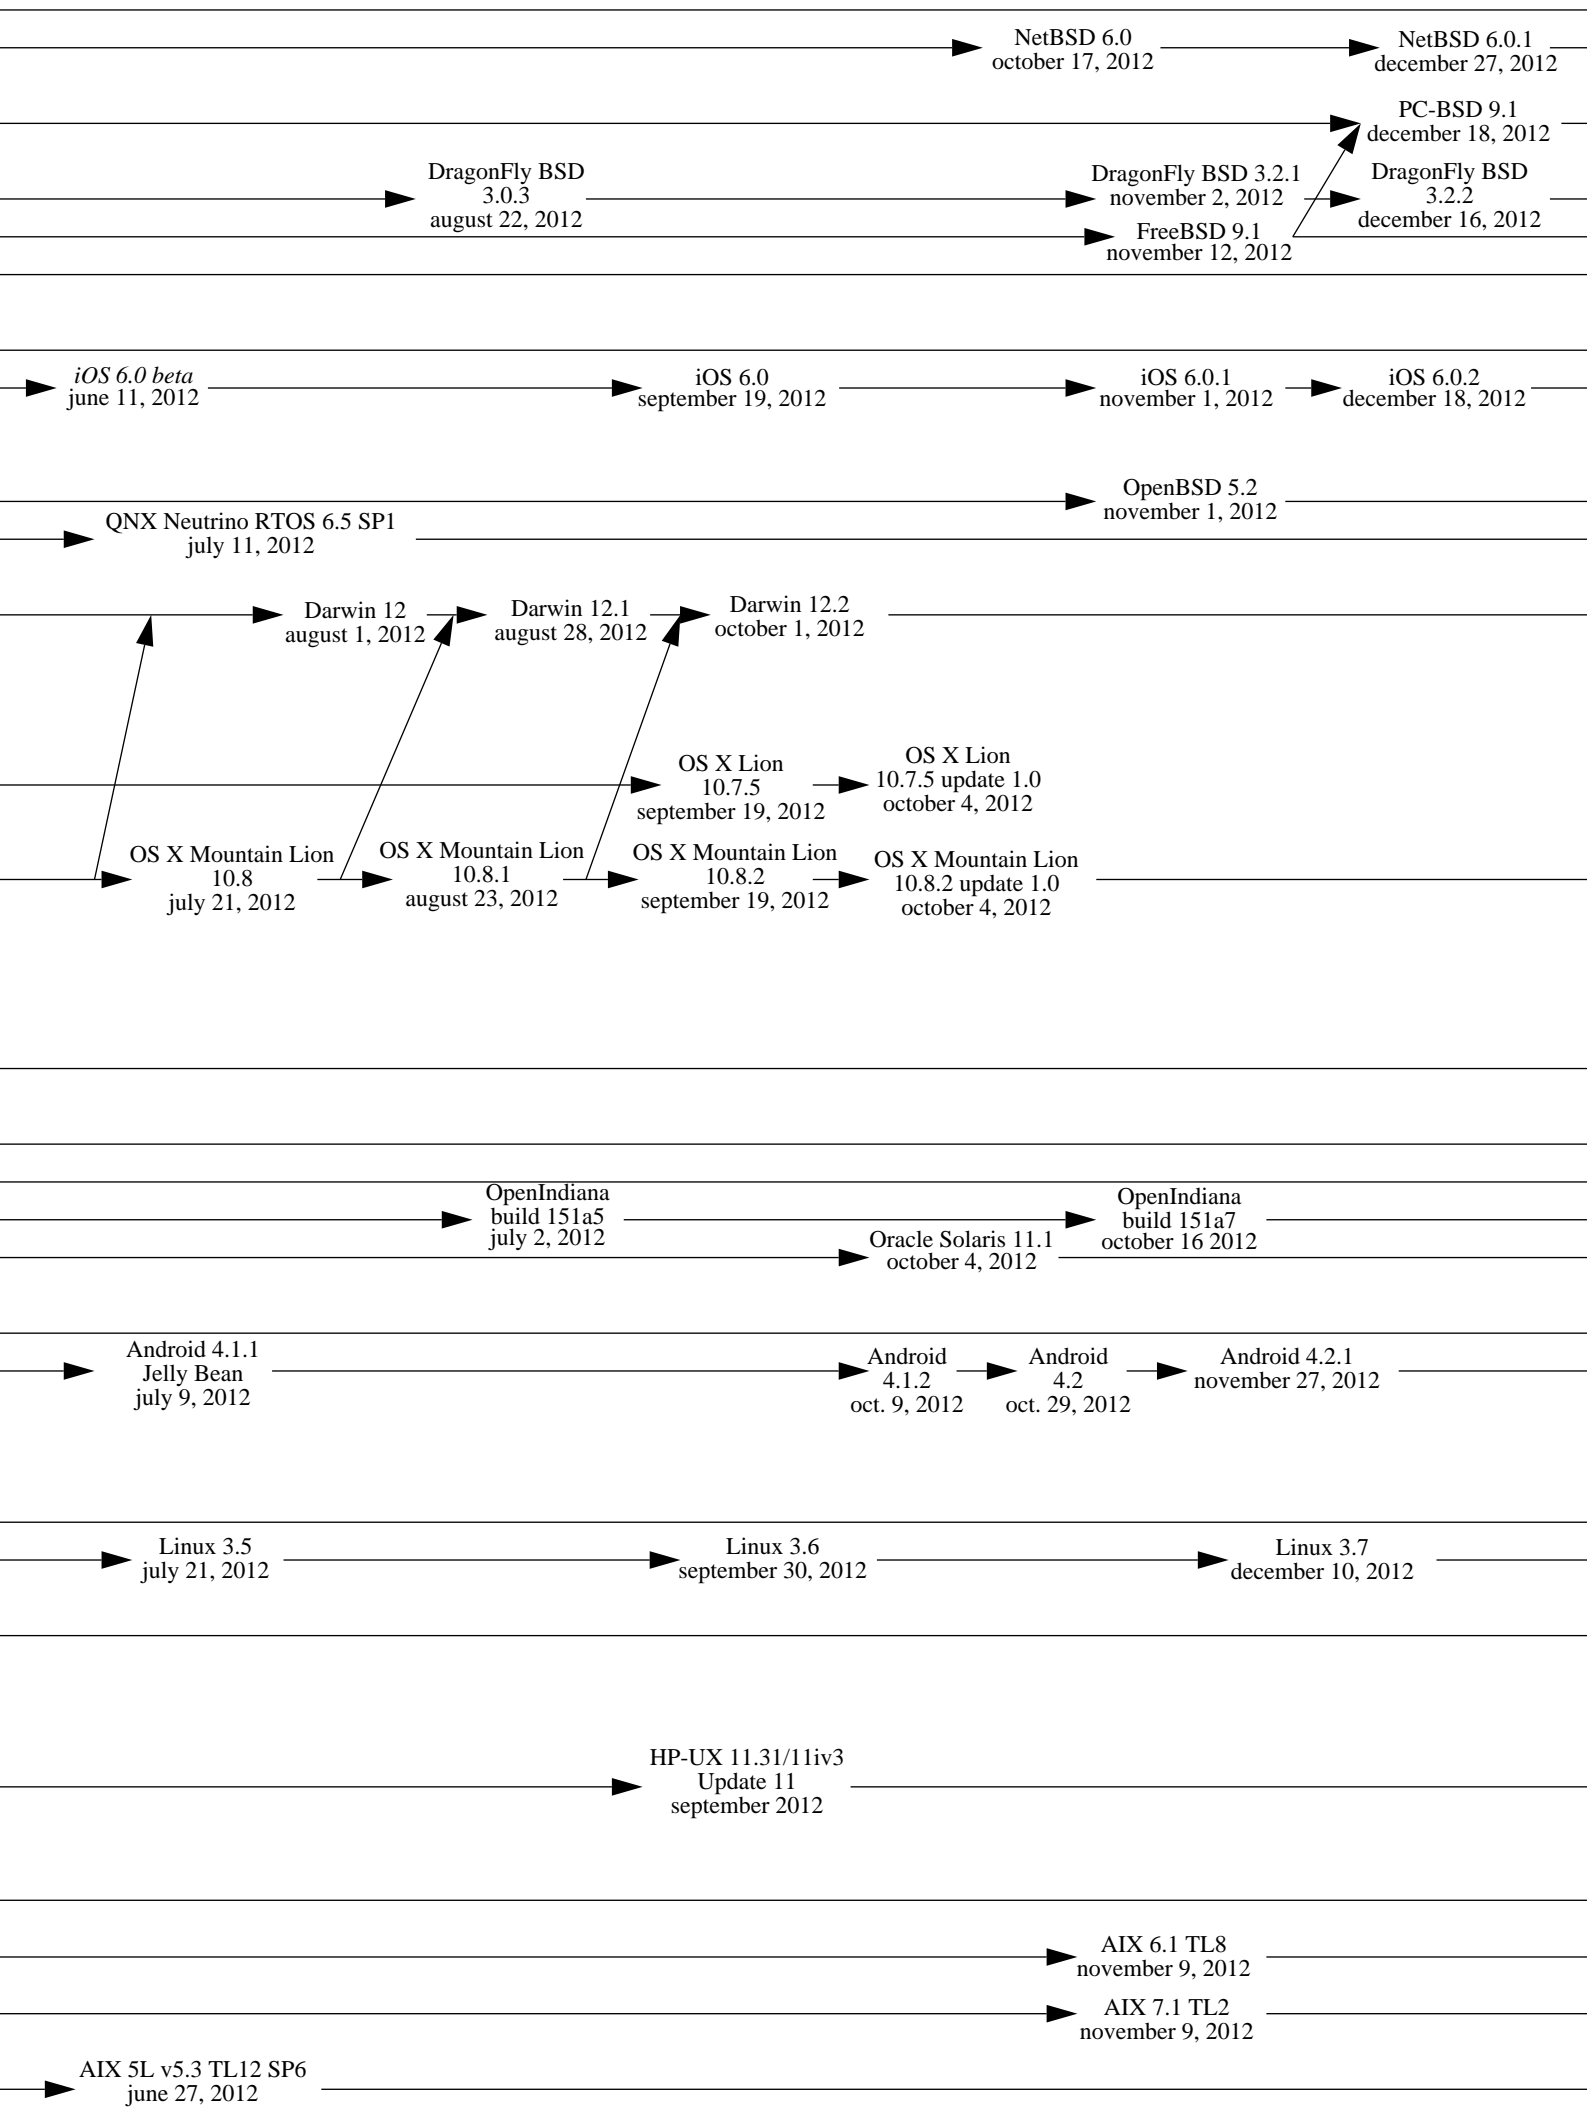

1977

1978

1979

1980

Note 1: an arrow indicates an inheritance like a compatibility, it is not only a matter of source code.

Note 2: this diagram shows complete systems and [micro]kernels like Mach, Linux, the Hurd... This is because sometimes kernel versions are more appropriate to see the evolution of the system.

1989

1990

1991

1992

1993

1994

1995

1996

1997

1998

1999

2000

2001

2002

2003

2004

2007

2008

2009

2010

2011

2012

2013

2014