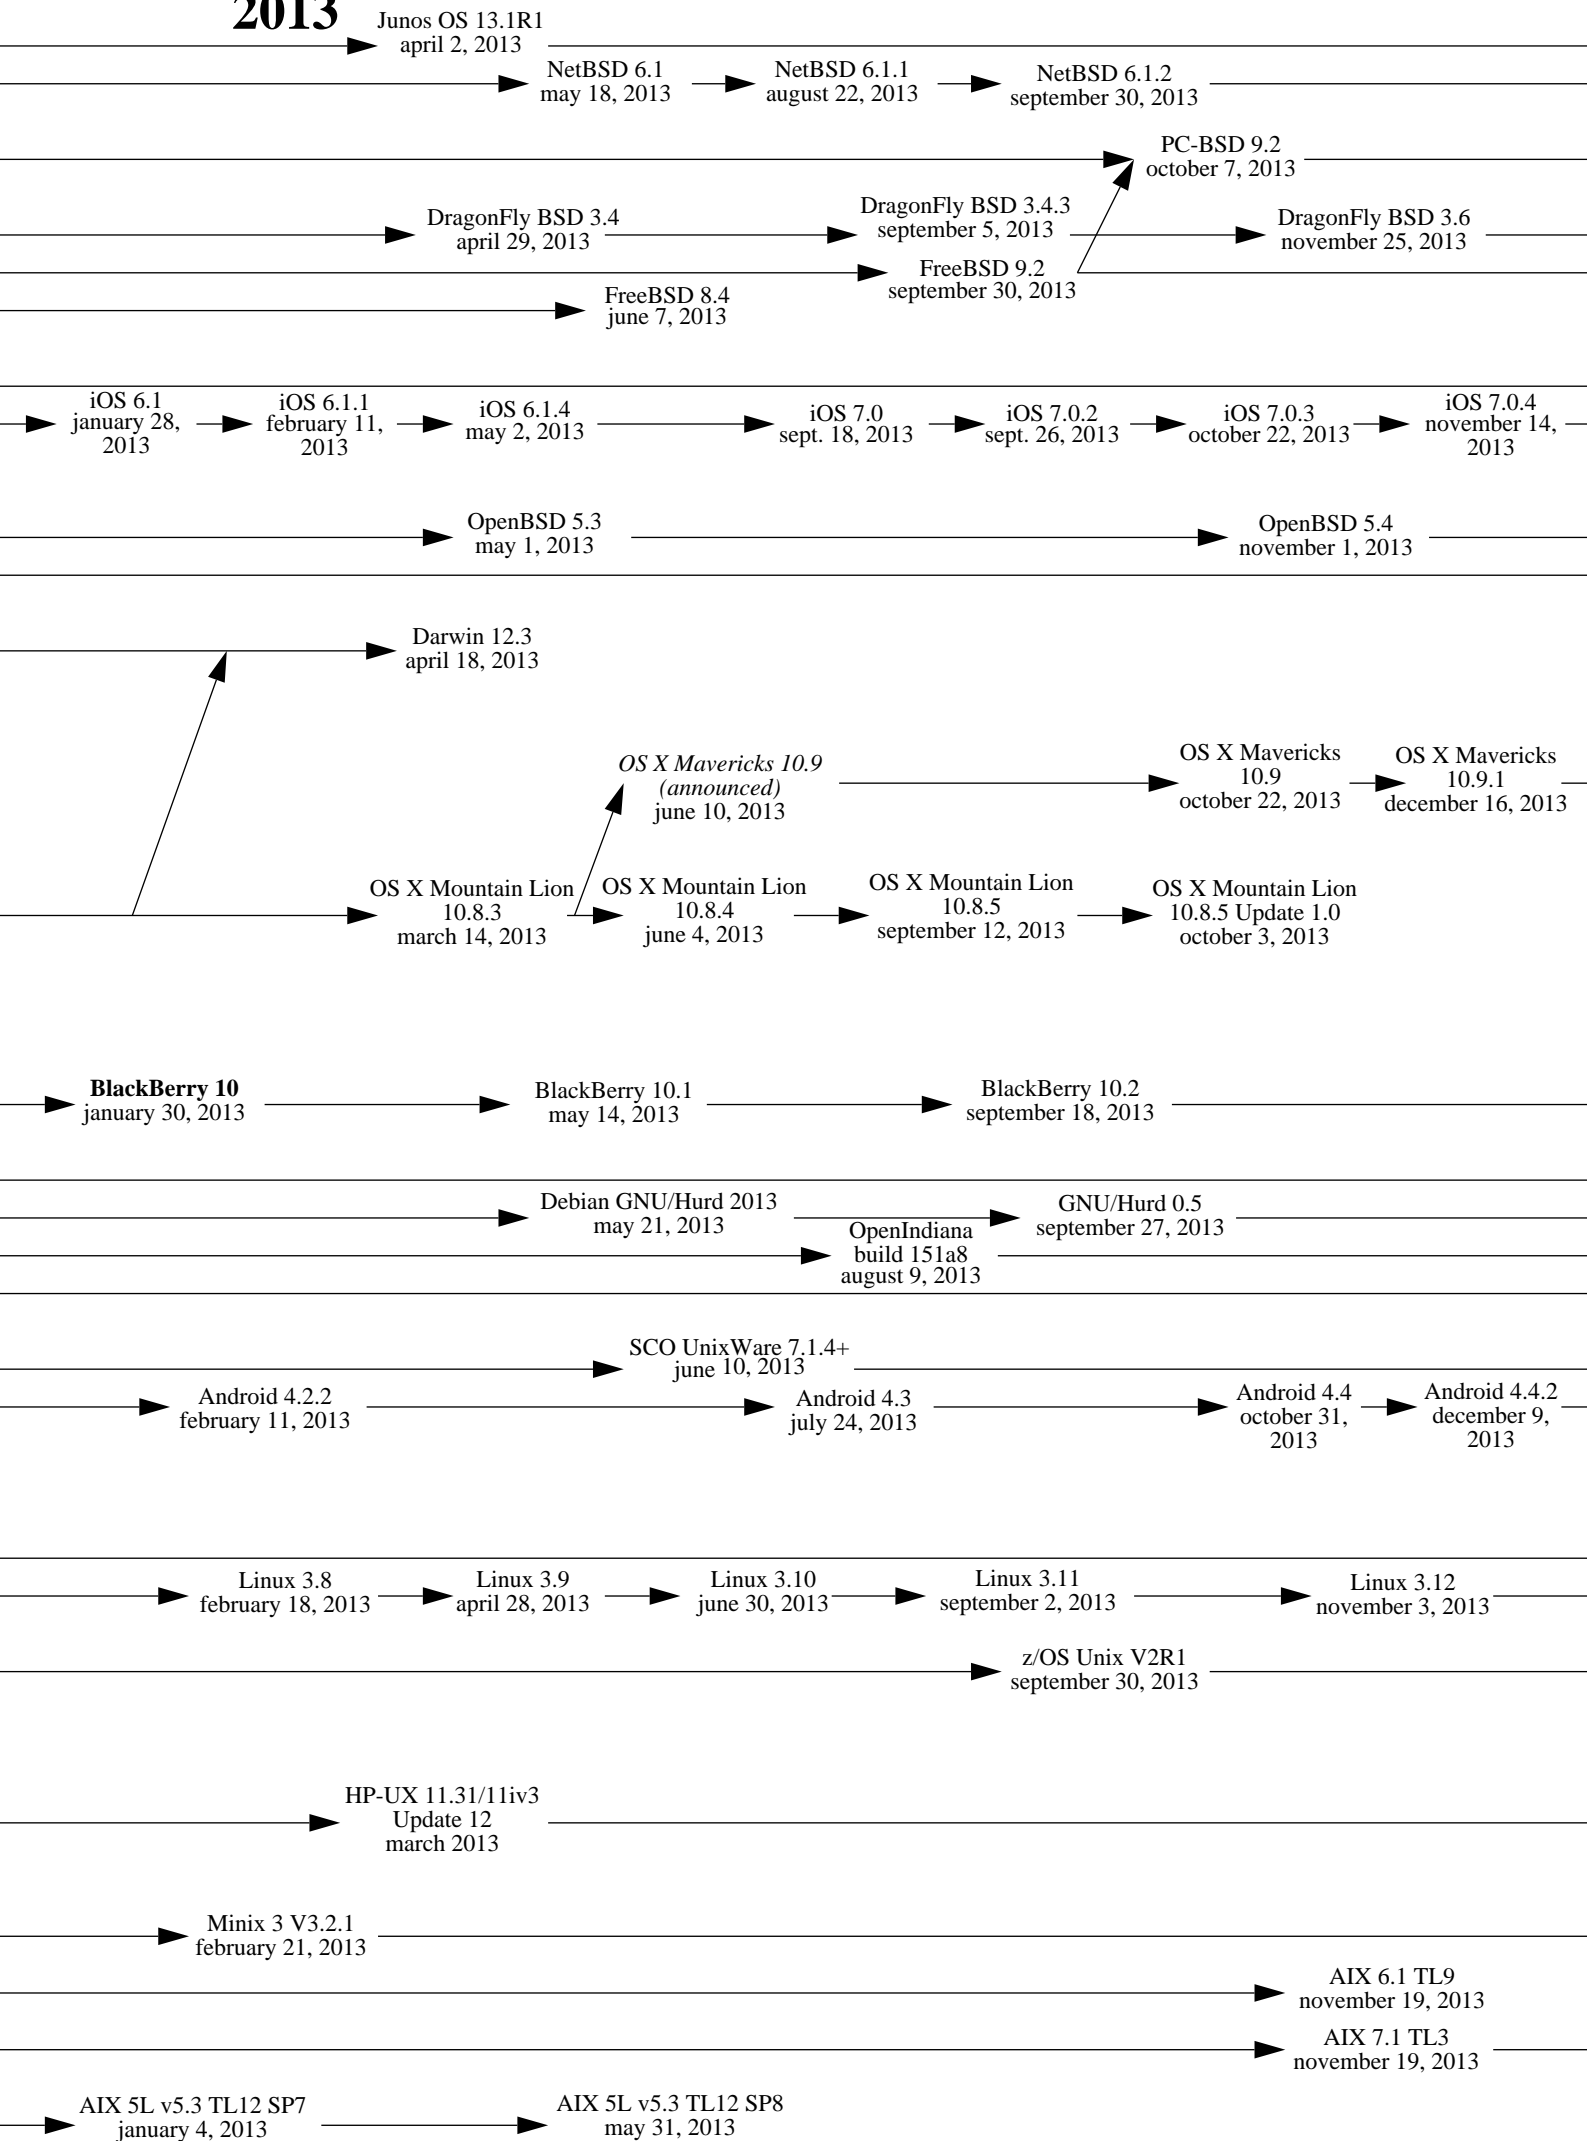

1977

1978

1979

1980

Note 1: an arrow indicates an inheritance like a compatibility, it is not only a matter of source code.

Note 2: this diagram shows complete systems and [micro]kernels like Mach, Linux, the Hurd... This is because sometimes kernel versions are more appropriate to see the evolution of the system.

1989

1990

1991

1992

1993

1994

1995

1996

1997

1998

1999

2000

2001

2002

2003

2004

2007

2008

2009

2010

2011

2012

2013

2014