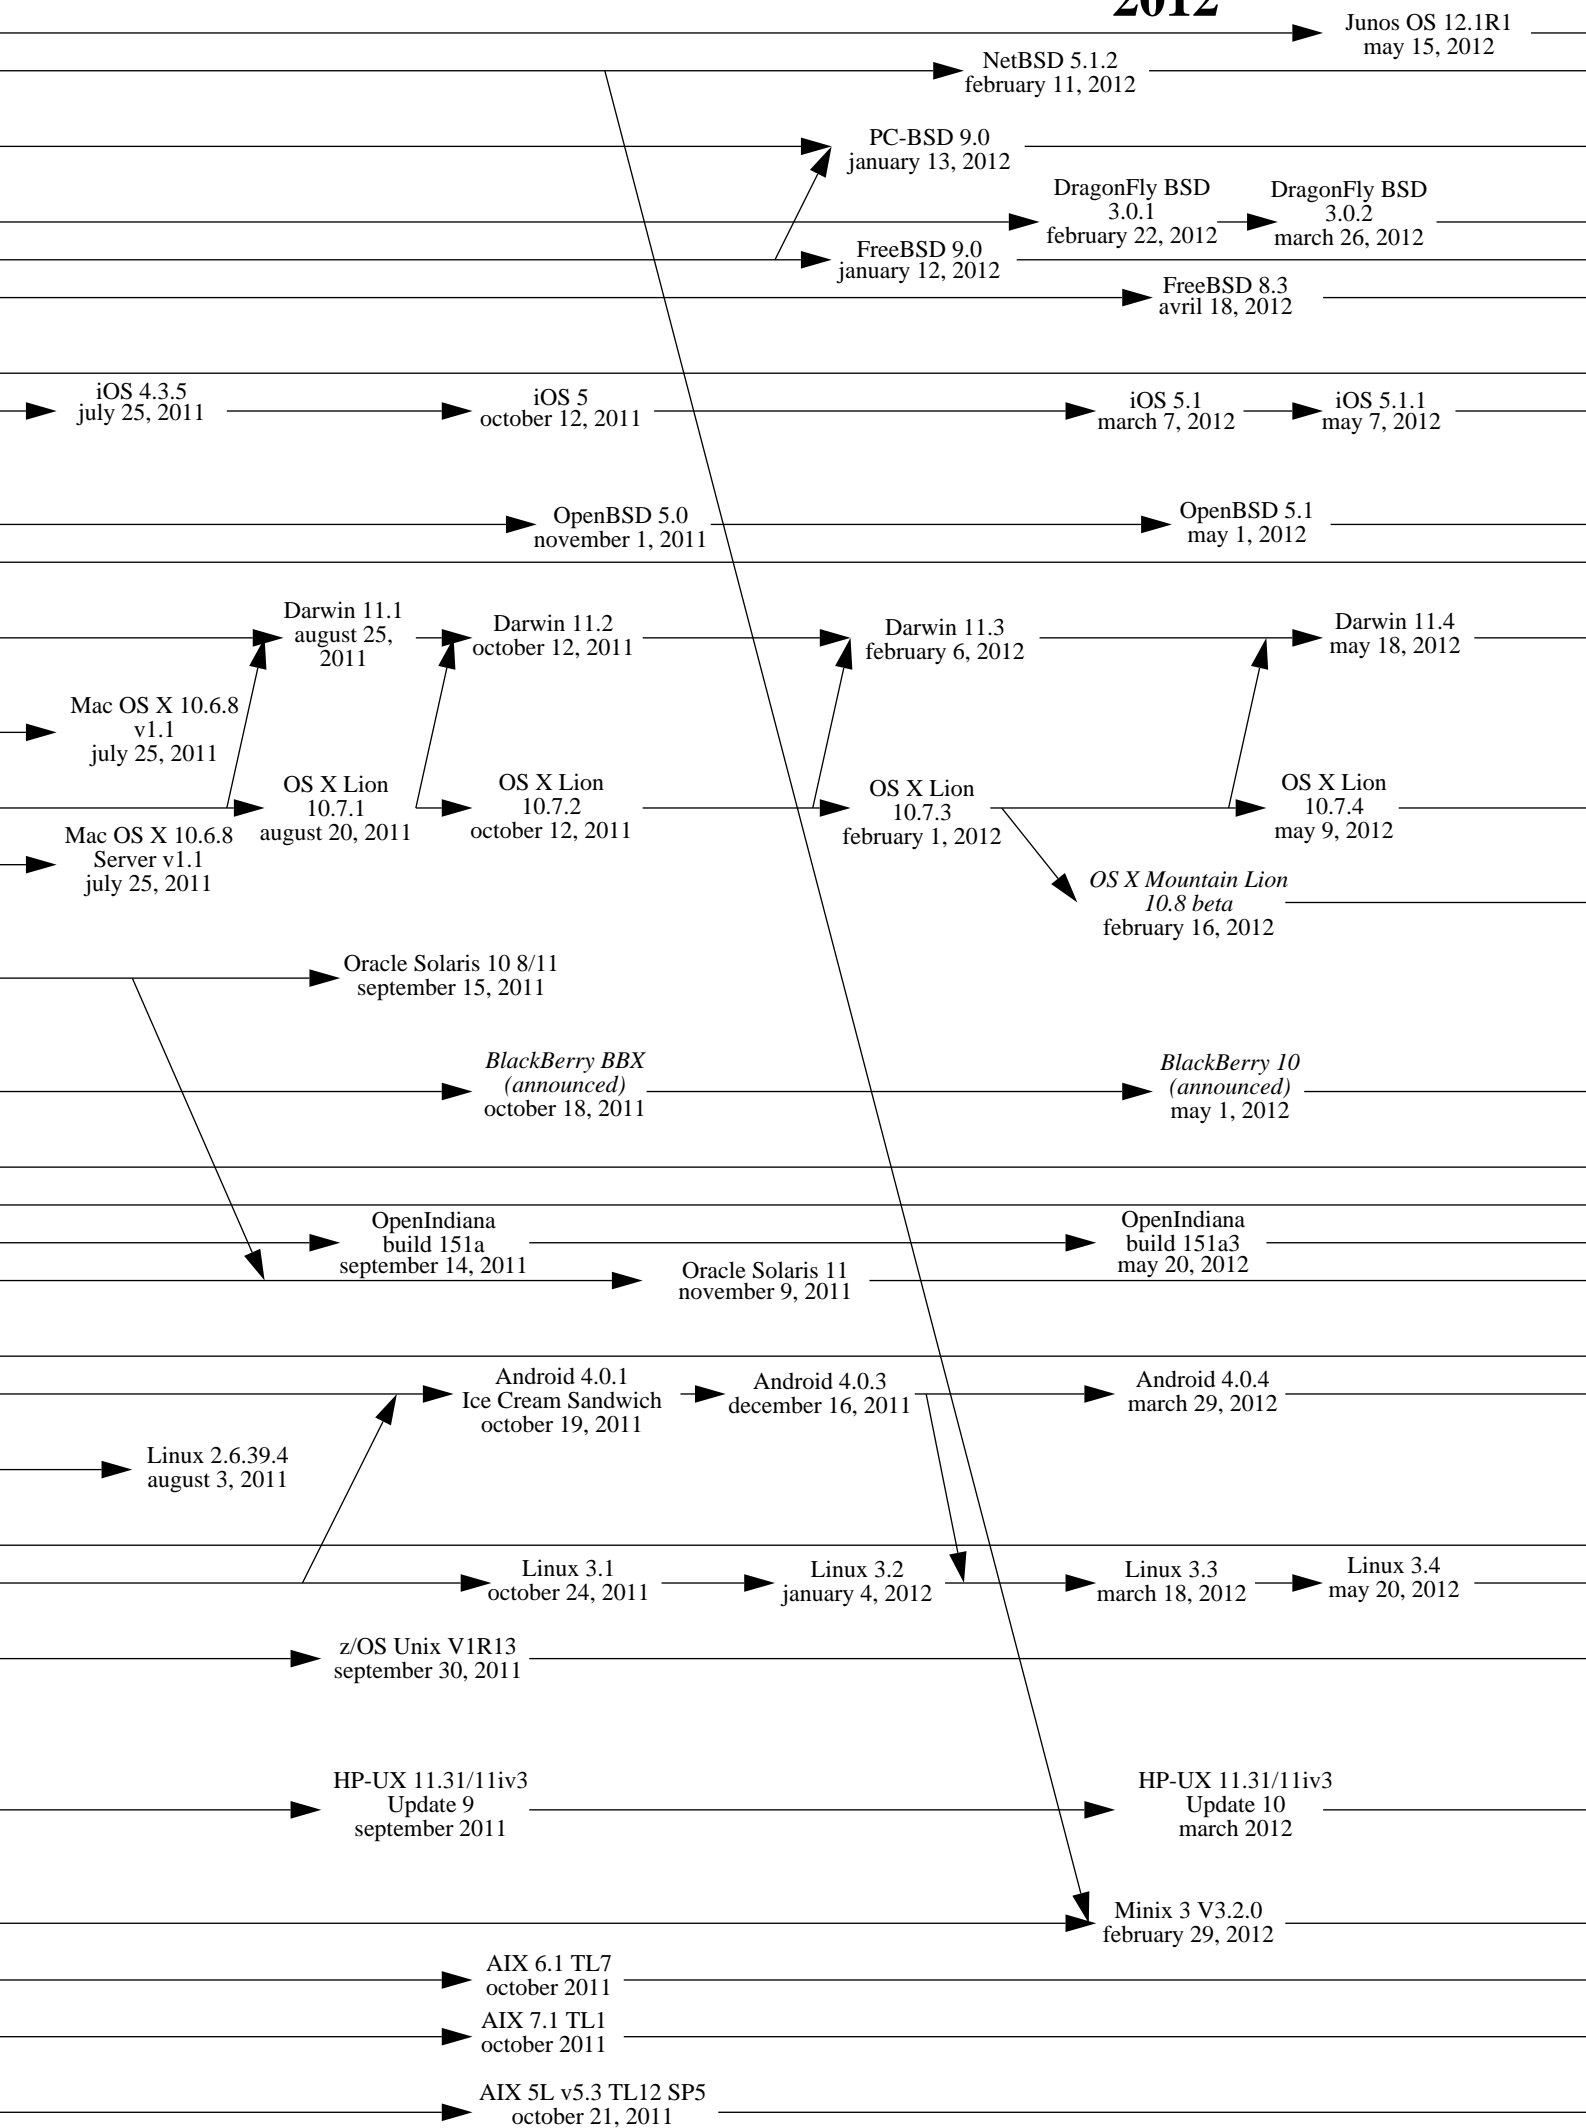

1977

1978

1979

1980

Note 1: an arrow indicates an inheritance like a compatibility, it is not only a matter of source code.

Note 2: this diagram shows complete systems and [micro]kernels like Mach, Linux, the Hurd... This is because sometimes kernel versions are more appropriate to see the evolution of the system.

1989

1990

1991

1992

1993

1994

1995

1996

1997

1998

1999

2000

2001

2002

2003

2004

2007

2008

2009

2010

2011

2012

2013

2014