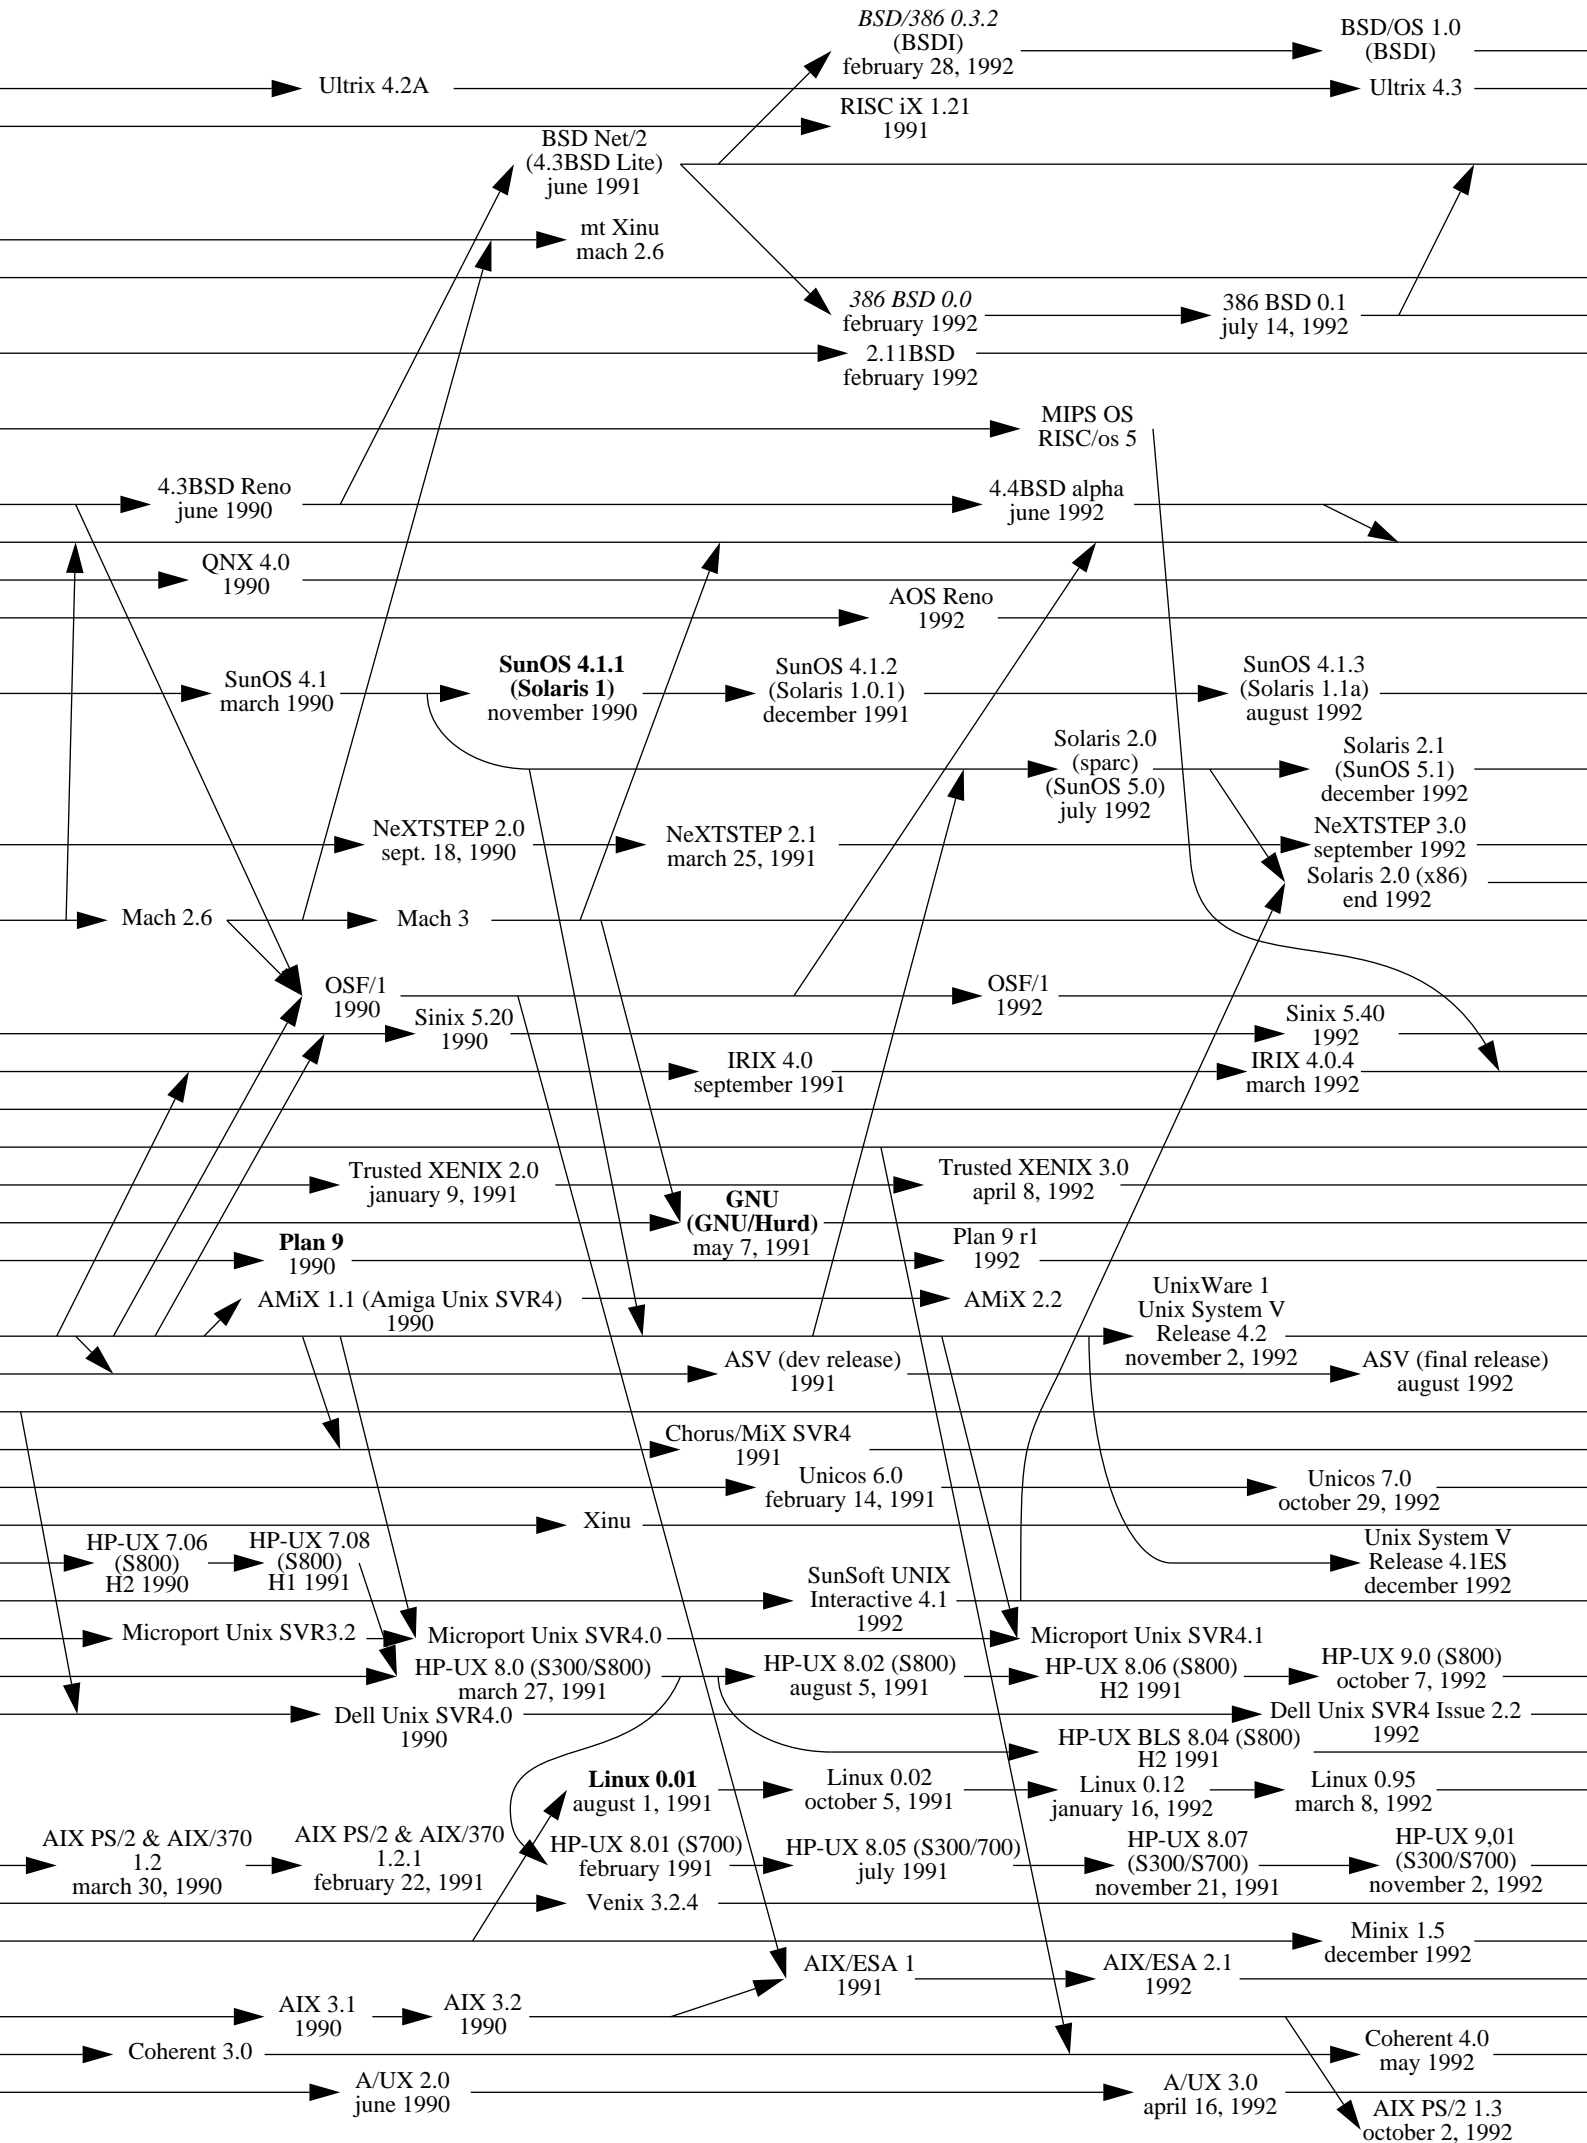

**1969**

**1970**

**1971**

**1972**

**1973**

1974

1975

1976

1977

1978

1979

1980

Note 1: an arrow indicates an inheritance like a compatibility, it is not only a matter of source code.

Note 2: this diagram shows complete systems and [micro]kernels like Mach, Linux, the Hurd... This is because sometimes kernel versions are more appropriate to see the evolution of the system.

1981

1982

1983

1984

1985

1986

1987

1988

1989

1990

1991

1992