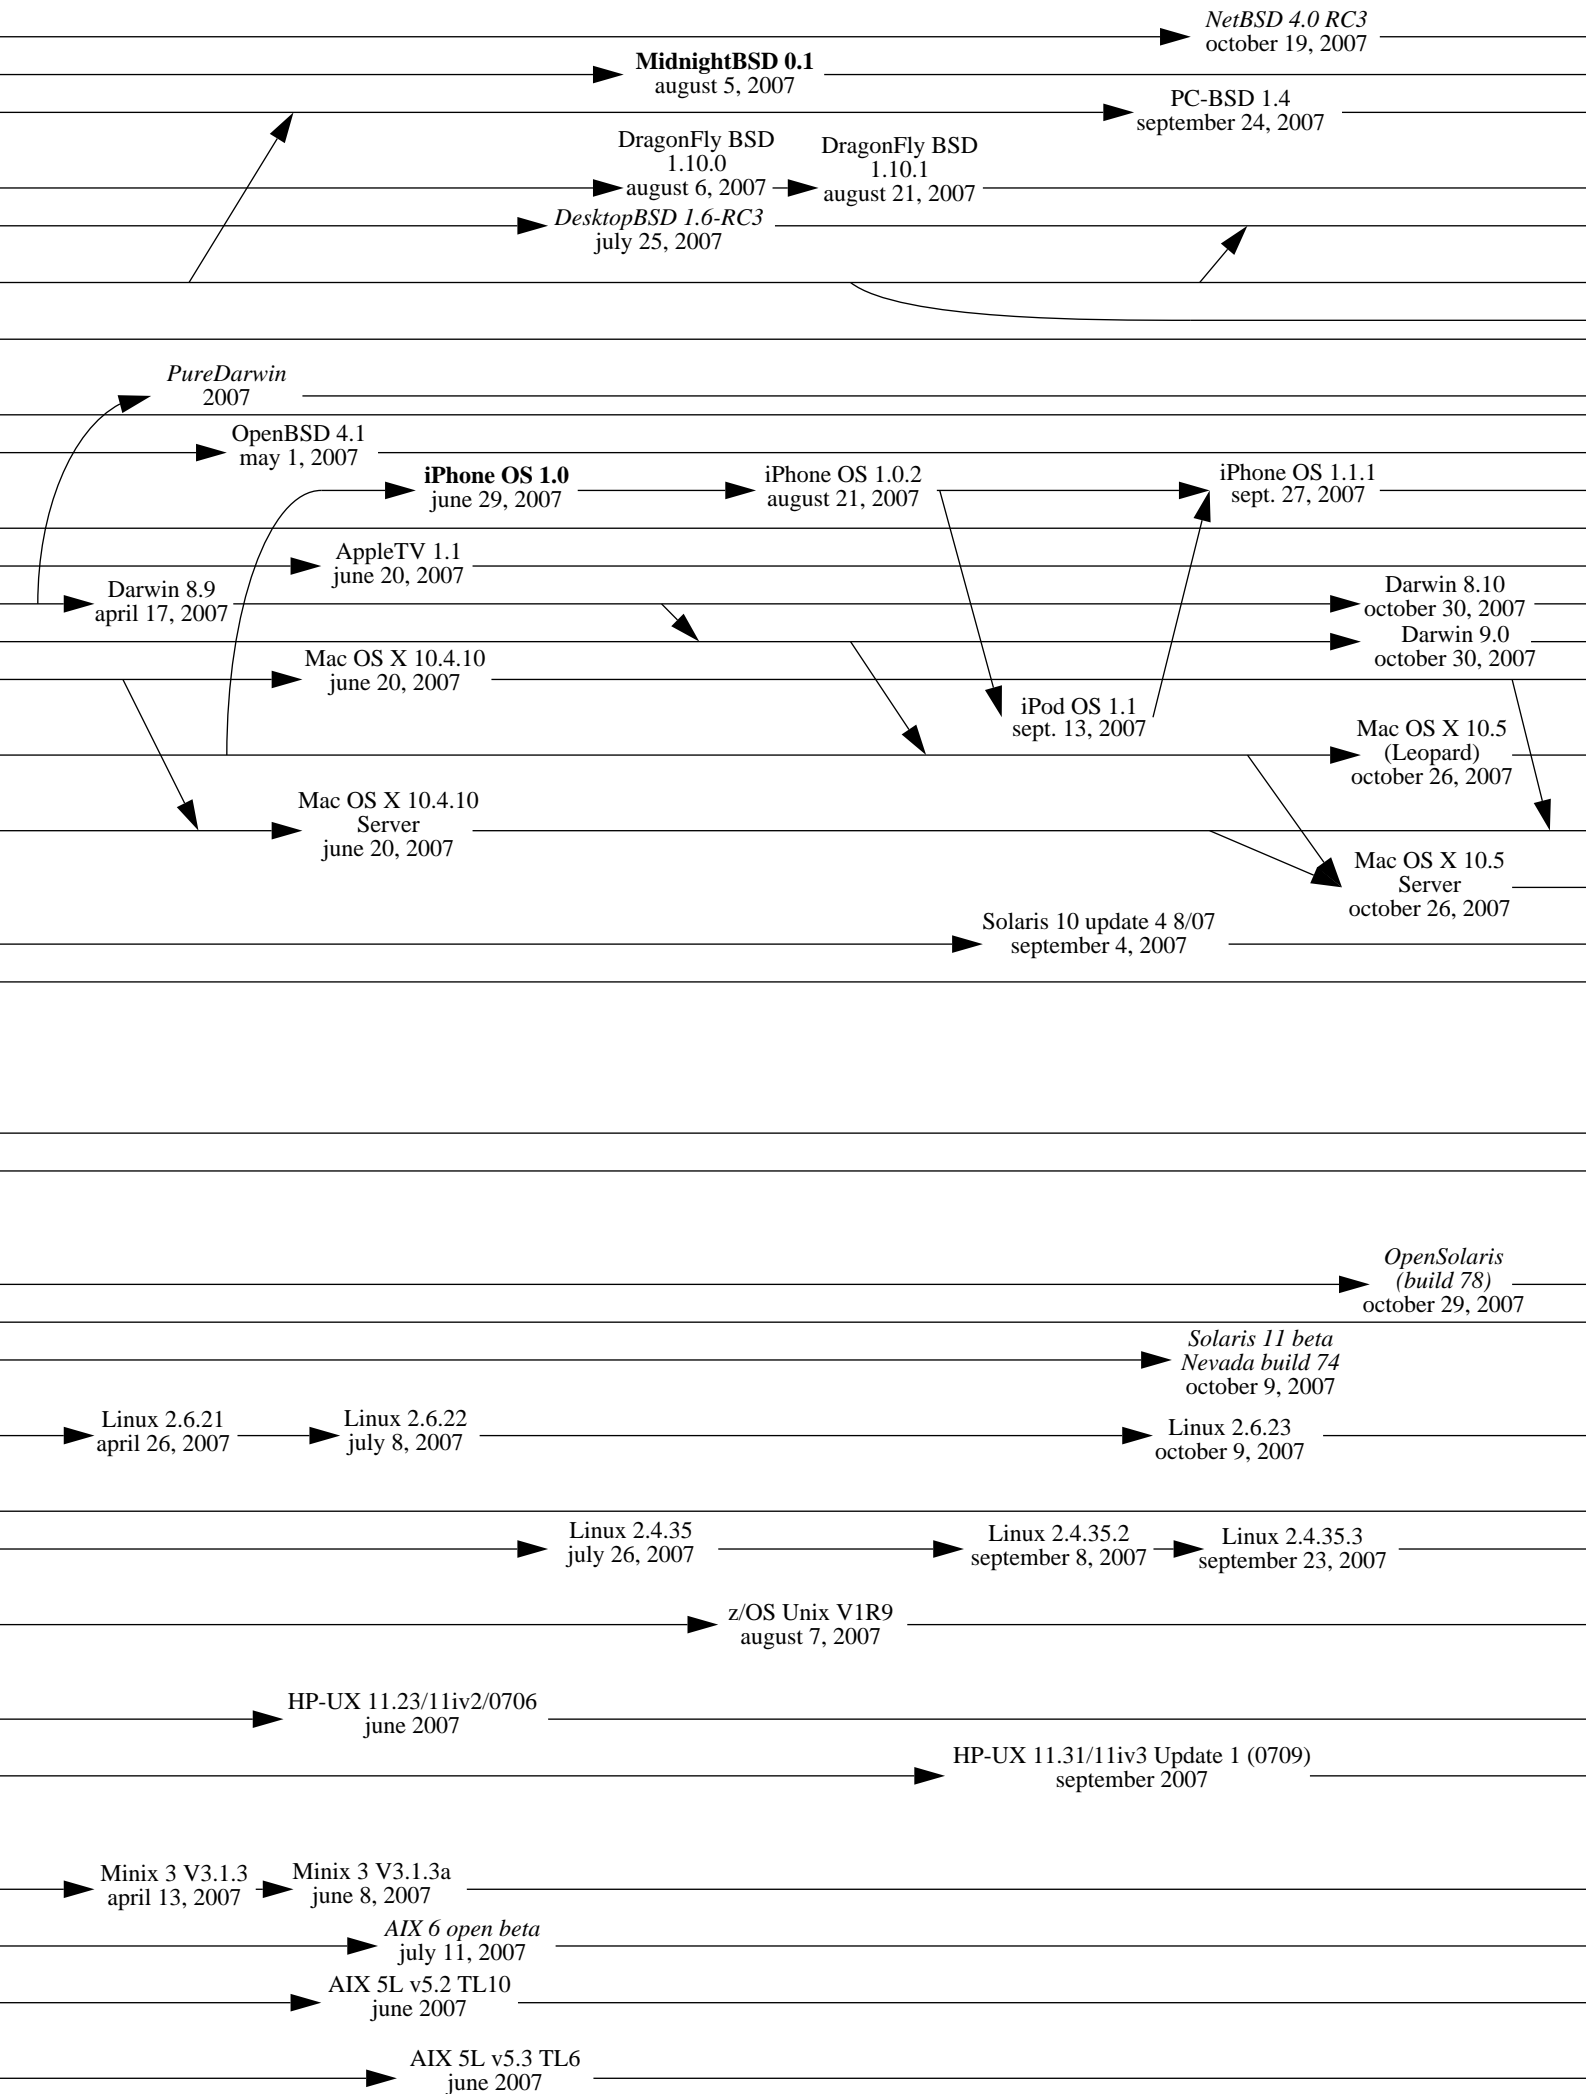

1977

1978

1979

1980

Note 1: an arrow indicates an inheritance like a compatibility, it is not only a matter of source code.

Note 2: this diagram shows complete systems and [micro]kernels like Mach, Linux, the Hurd... This is because sometimes kernel versions are more appropriate to see the evolution of the system.

1989

1990

1991

1992

1993

1994

1995

1996

1997

1998

1999

2000

2001

2002

2003

2004

2007

2008

2009

2010

2011

2012

2013

2014