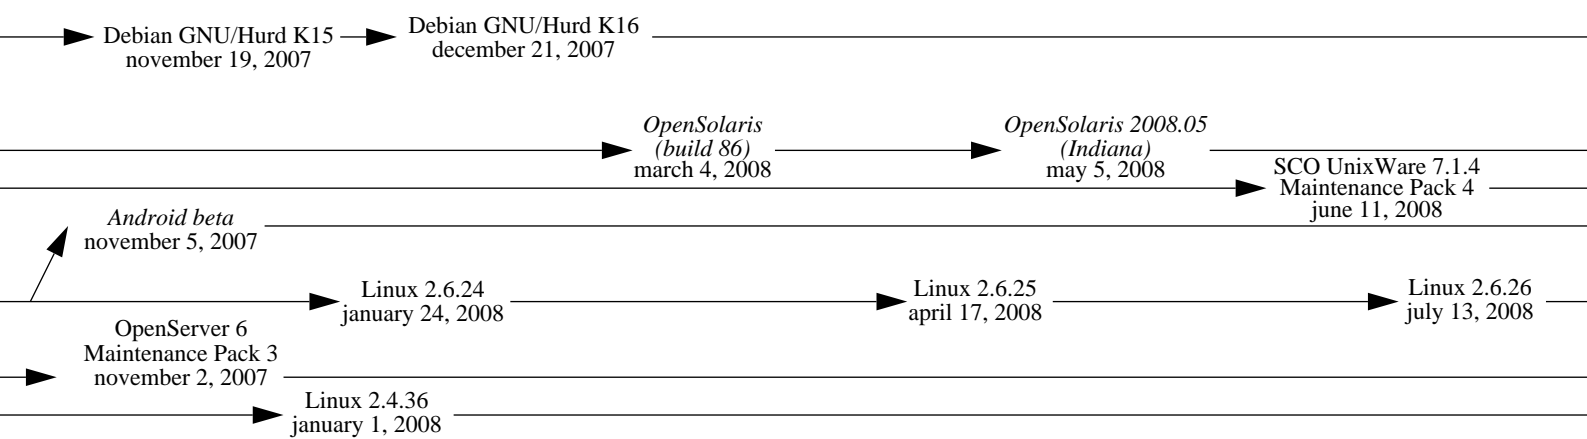

Debian GNU/Hurd K9
may 13, 2005

OpenSolaris
(announced)
june 14, 2005

OpenSolaris
(build 21)
july 26, 2005

Linux 2.6.11
march 2, 2005

Linux 2.6.12
june 17, 2005

Linux 2.6.13
august 28, 2005

OpenServer 6
(Legend beta)
february 23, 2005

Linux 2.4.30
april 3, 2005

OpenServer 6
june 22, 2005

OpenServer 6
Maintenance Pack 1
august 4, 2005

Linux 2.4.31
may 31, 2005

HP-UX 11.23/11iv2/0505
may 2005

AIX 5L v5.2 ML 6
may 2005

AIX 5L v5.3 ML 2
may 2005

2007

2008

2009

2010

2011

2012

2013

2014