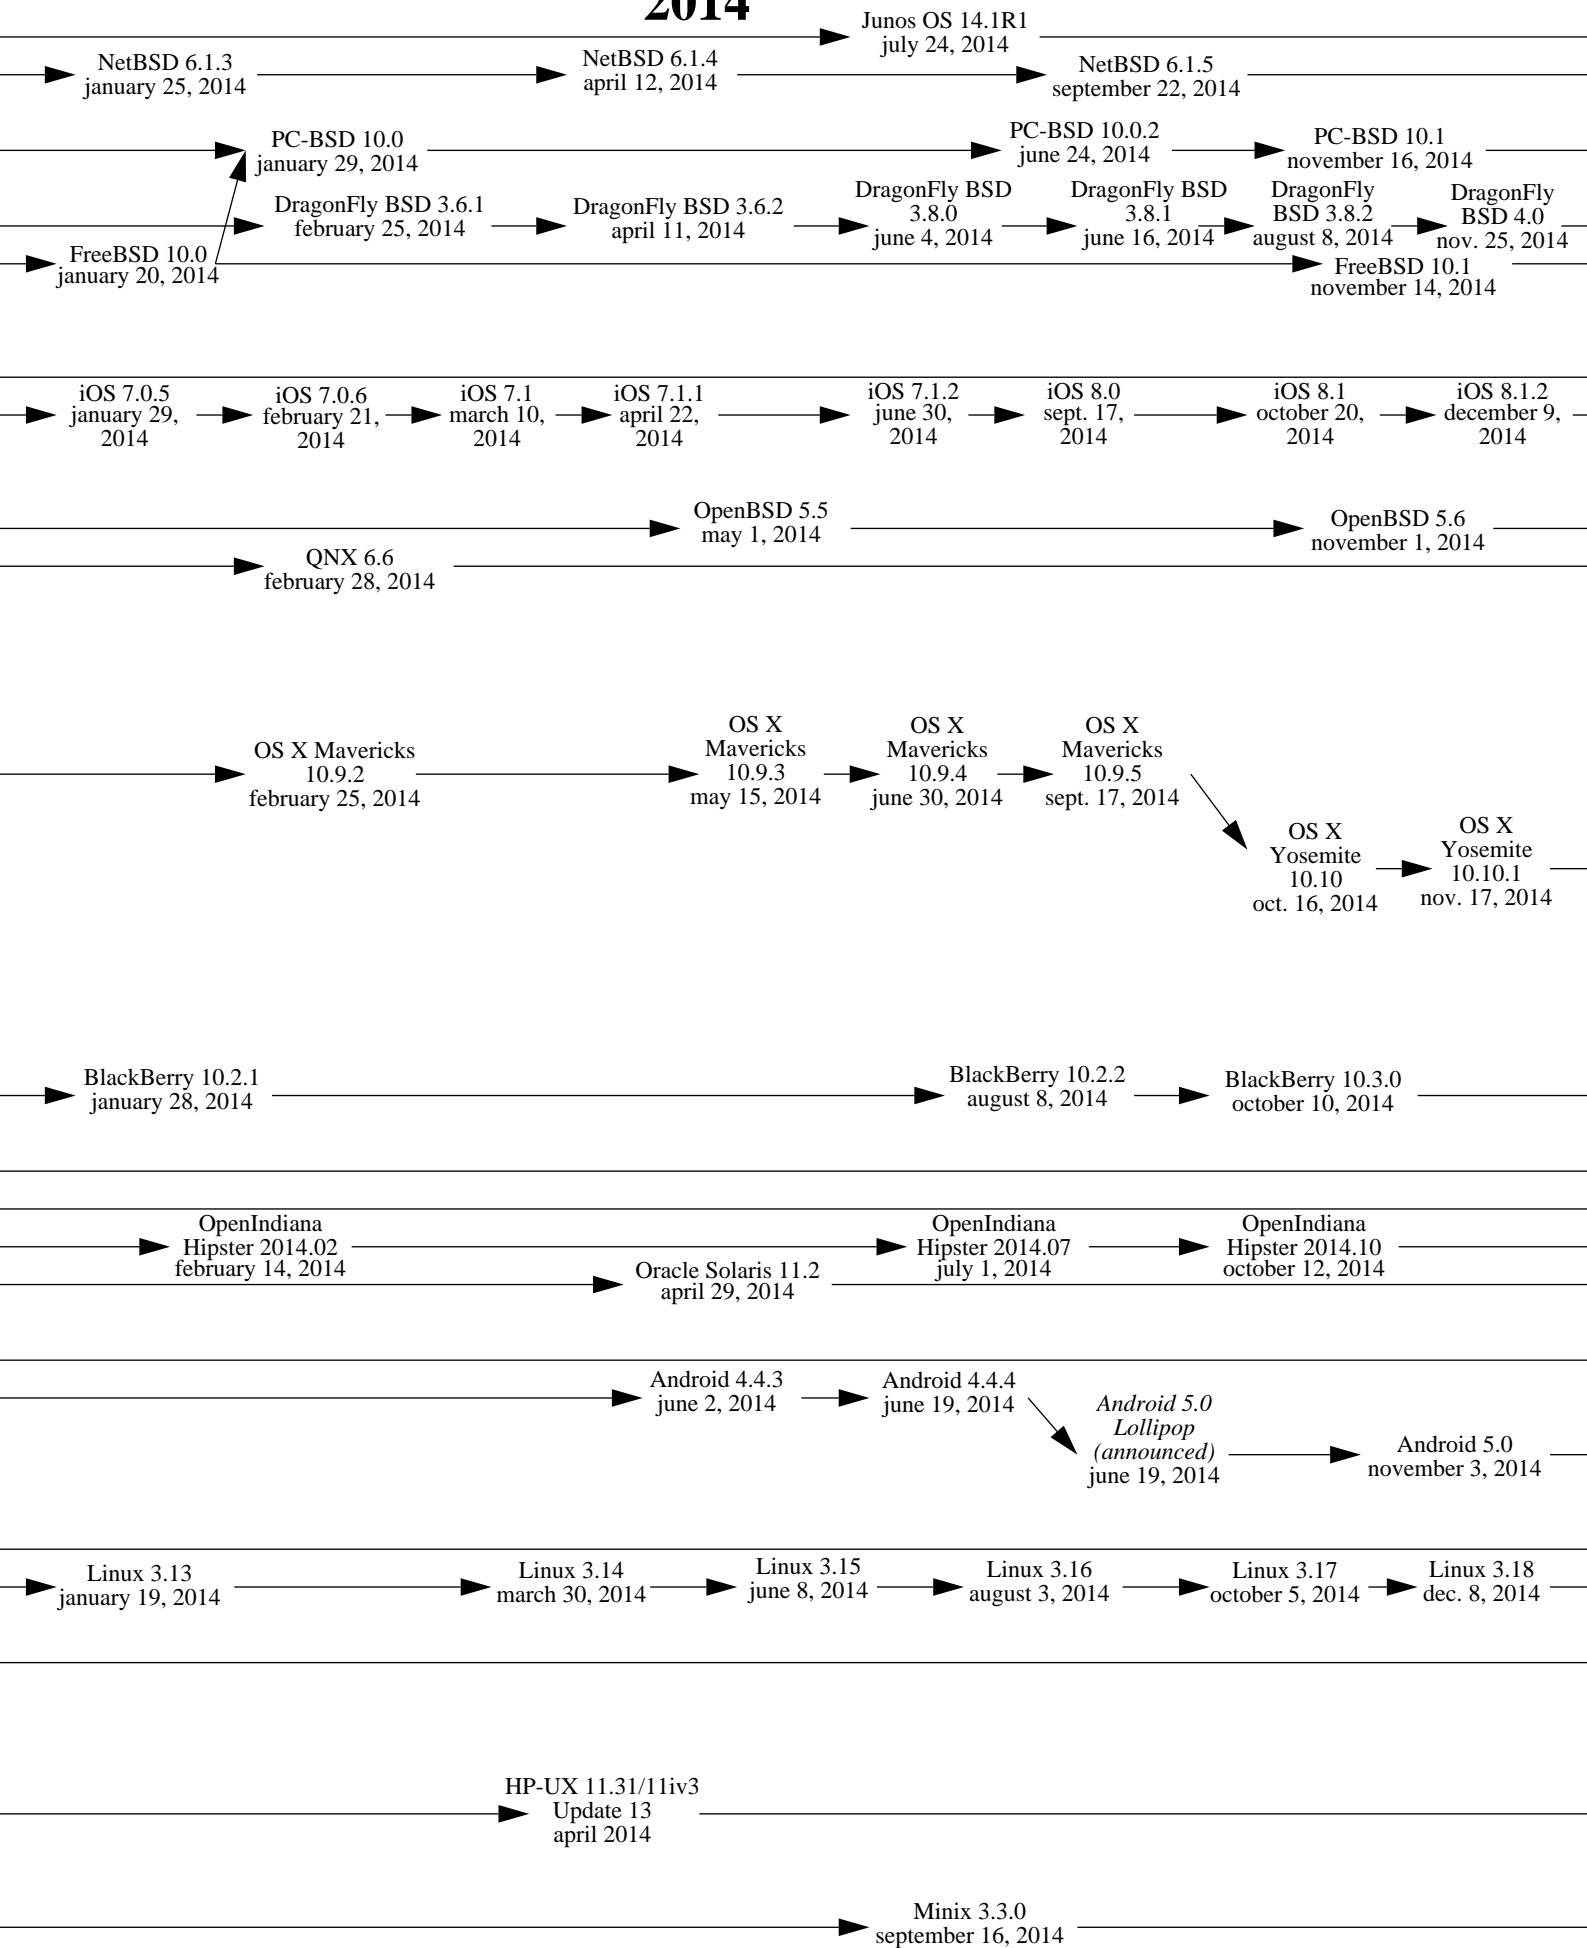

1977

1978

1979

1980

Note 1: an arrow indicates an inheritance like a compatibility, it is not only a matter of source code.

Note 2: this diagram shows complete systems and [micro]kernels like Mach, Linux, the Hurd... This is because sometimes kernel versions are more appropriate to see the evolution of the system.

1989

1990

1991

1992

1993

1994

1995

1996

1997

1998

1999

2000

2001

2002

2003

2004

2007

2008

2009

2010

2011

2012

2013

2014