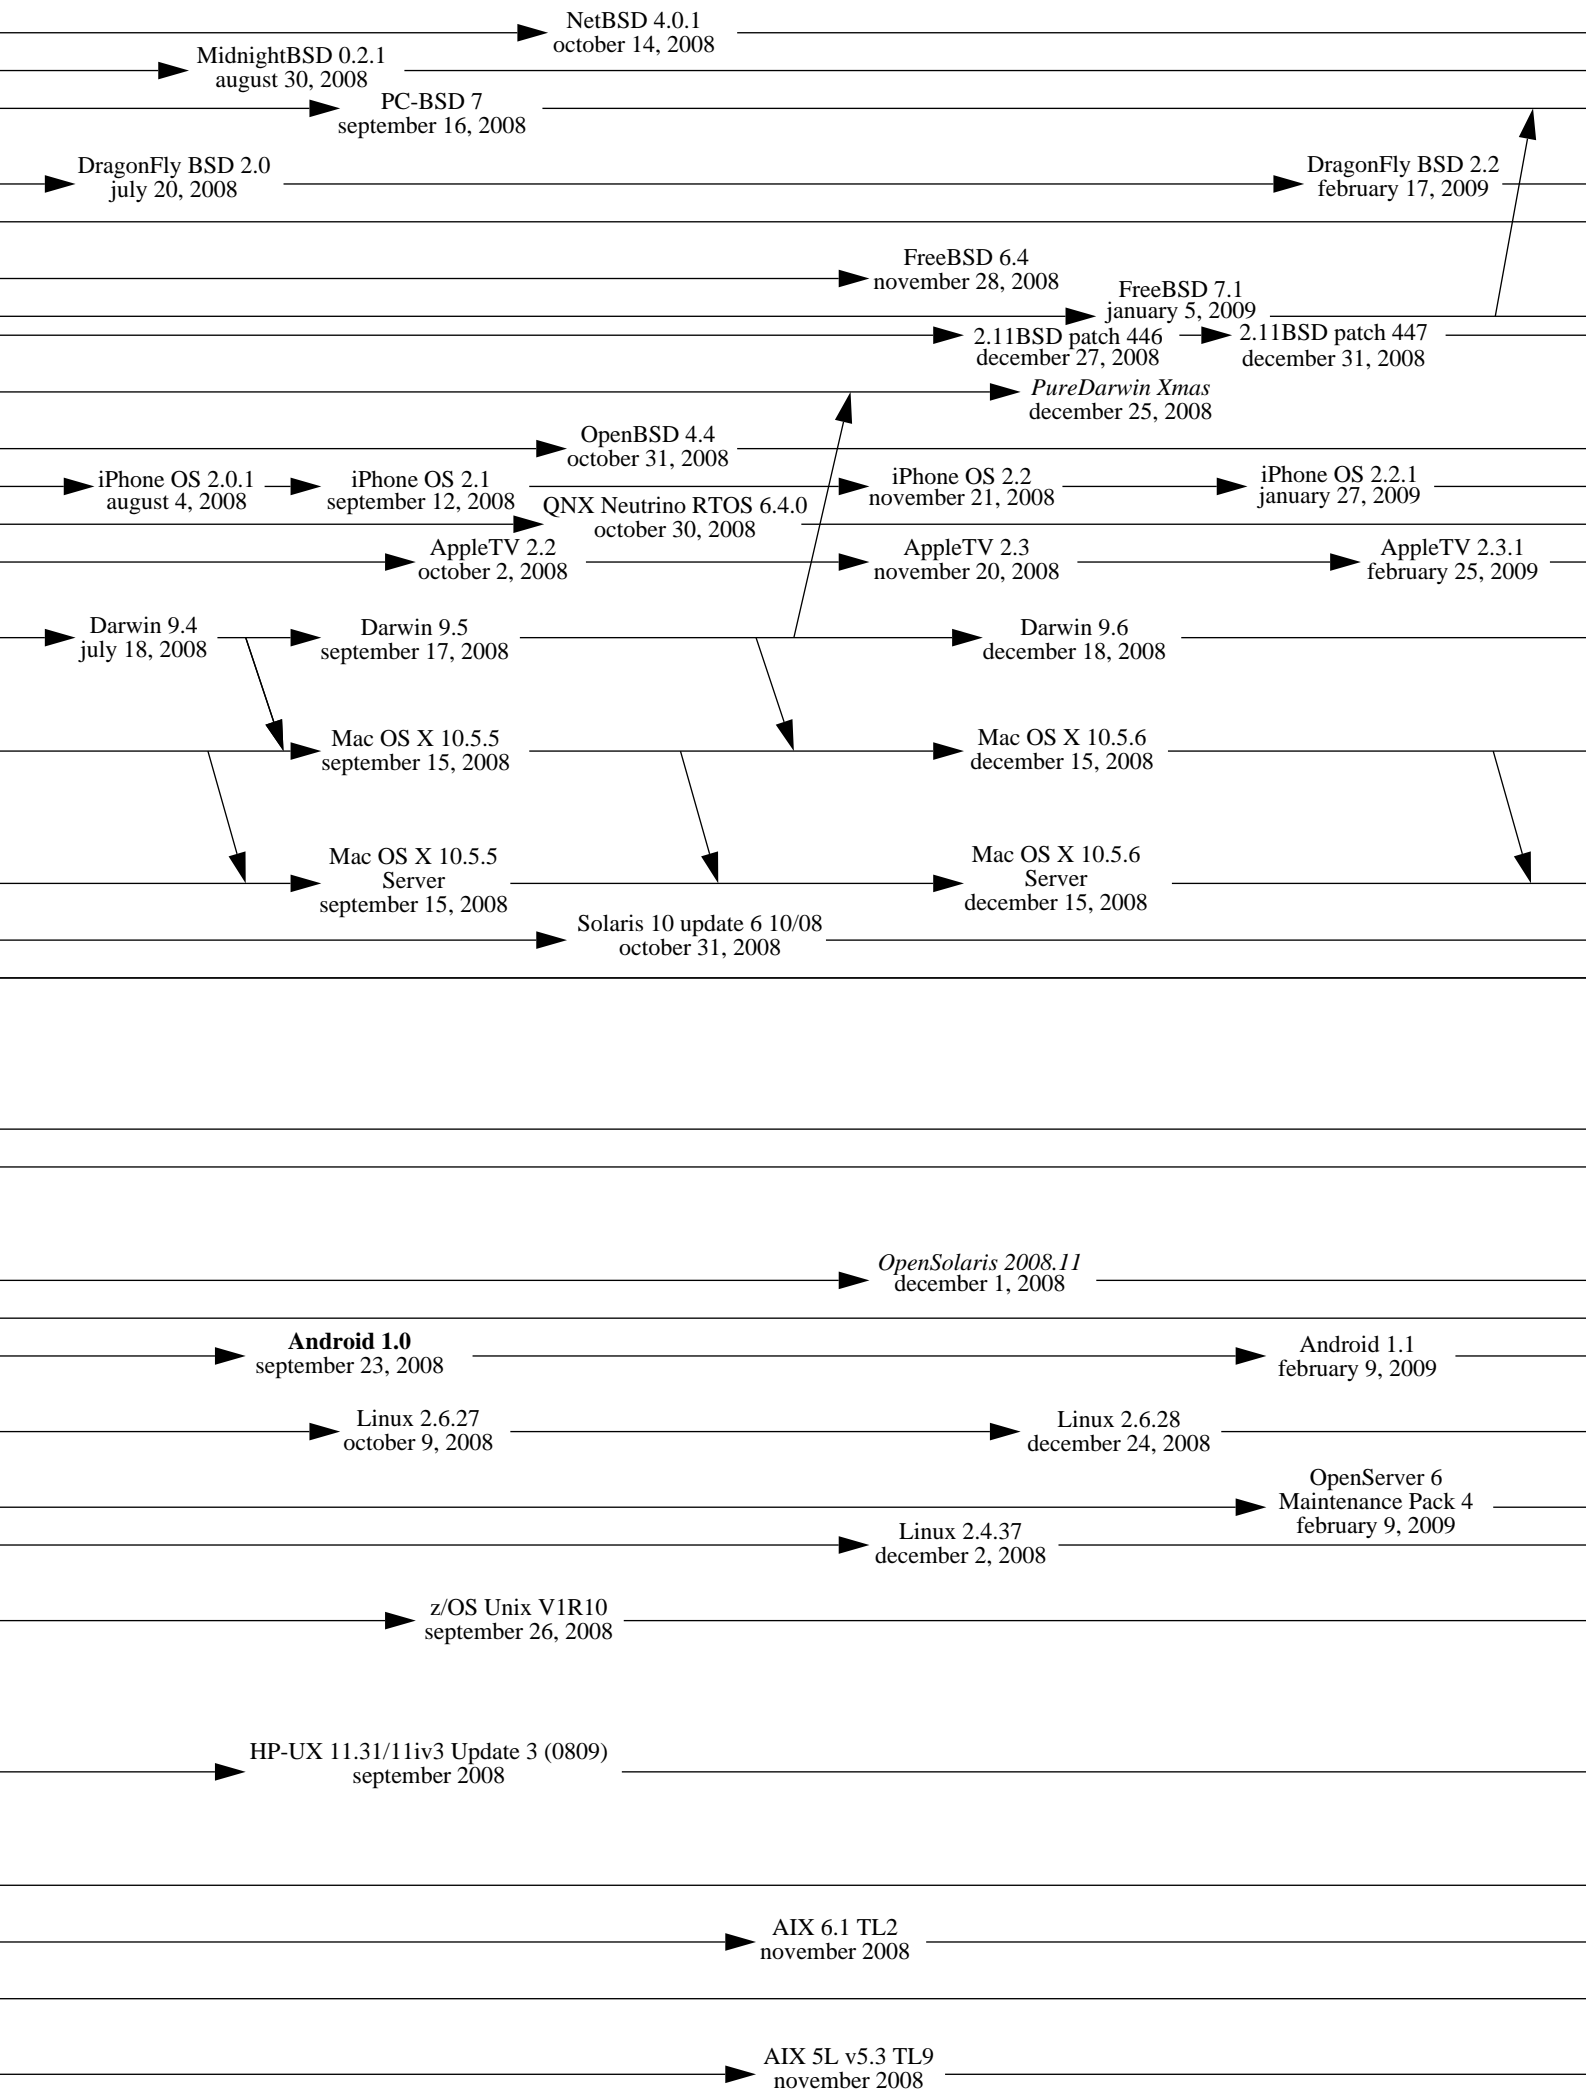

1977

1978

1979

1980

Note 1: an arrow indicates an inheritance like a compatibility, it is not only a matter of source code.

Note 2: this diagram shows complete systems and [micro]kernels like Mach, Linux, the Hurd... This is because sometimes kernel versions are more appropriate to see the evolution of the system.

1989

1990

1991

1992

1993

1994

1995

1996

1997

1998

1999

2000

2001

2002

2003

2004

2007

2008

2009

2010

2011

2012

2013

2014