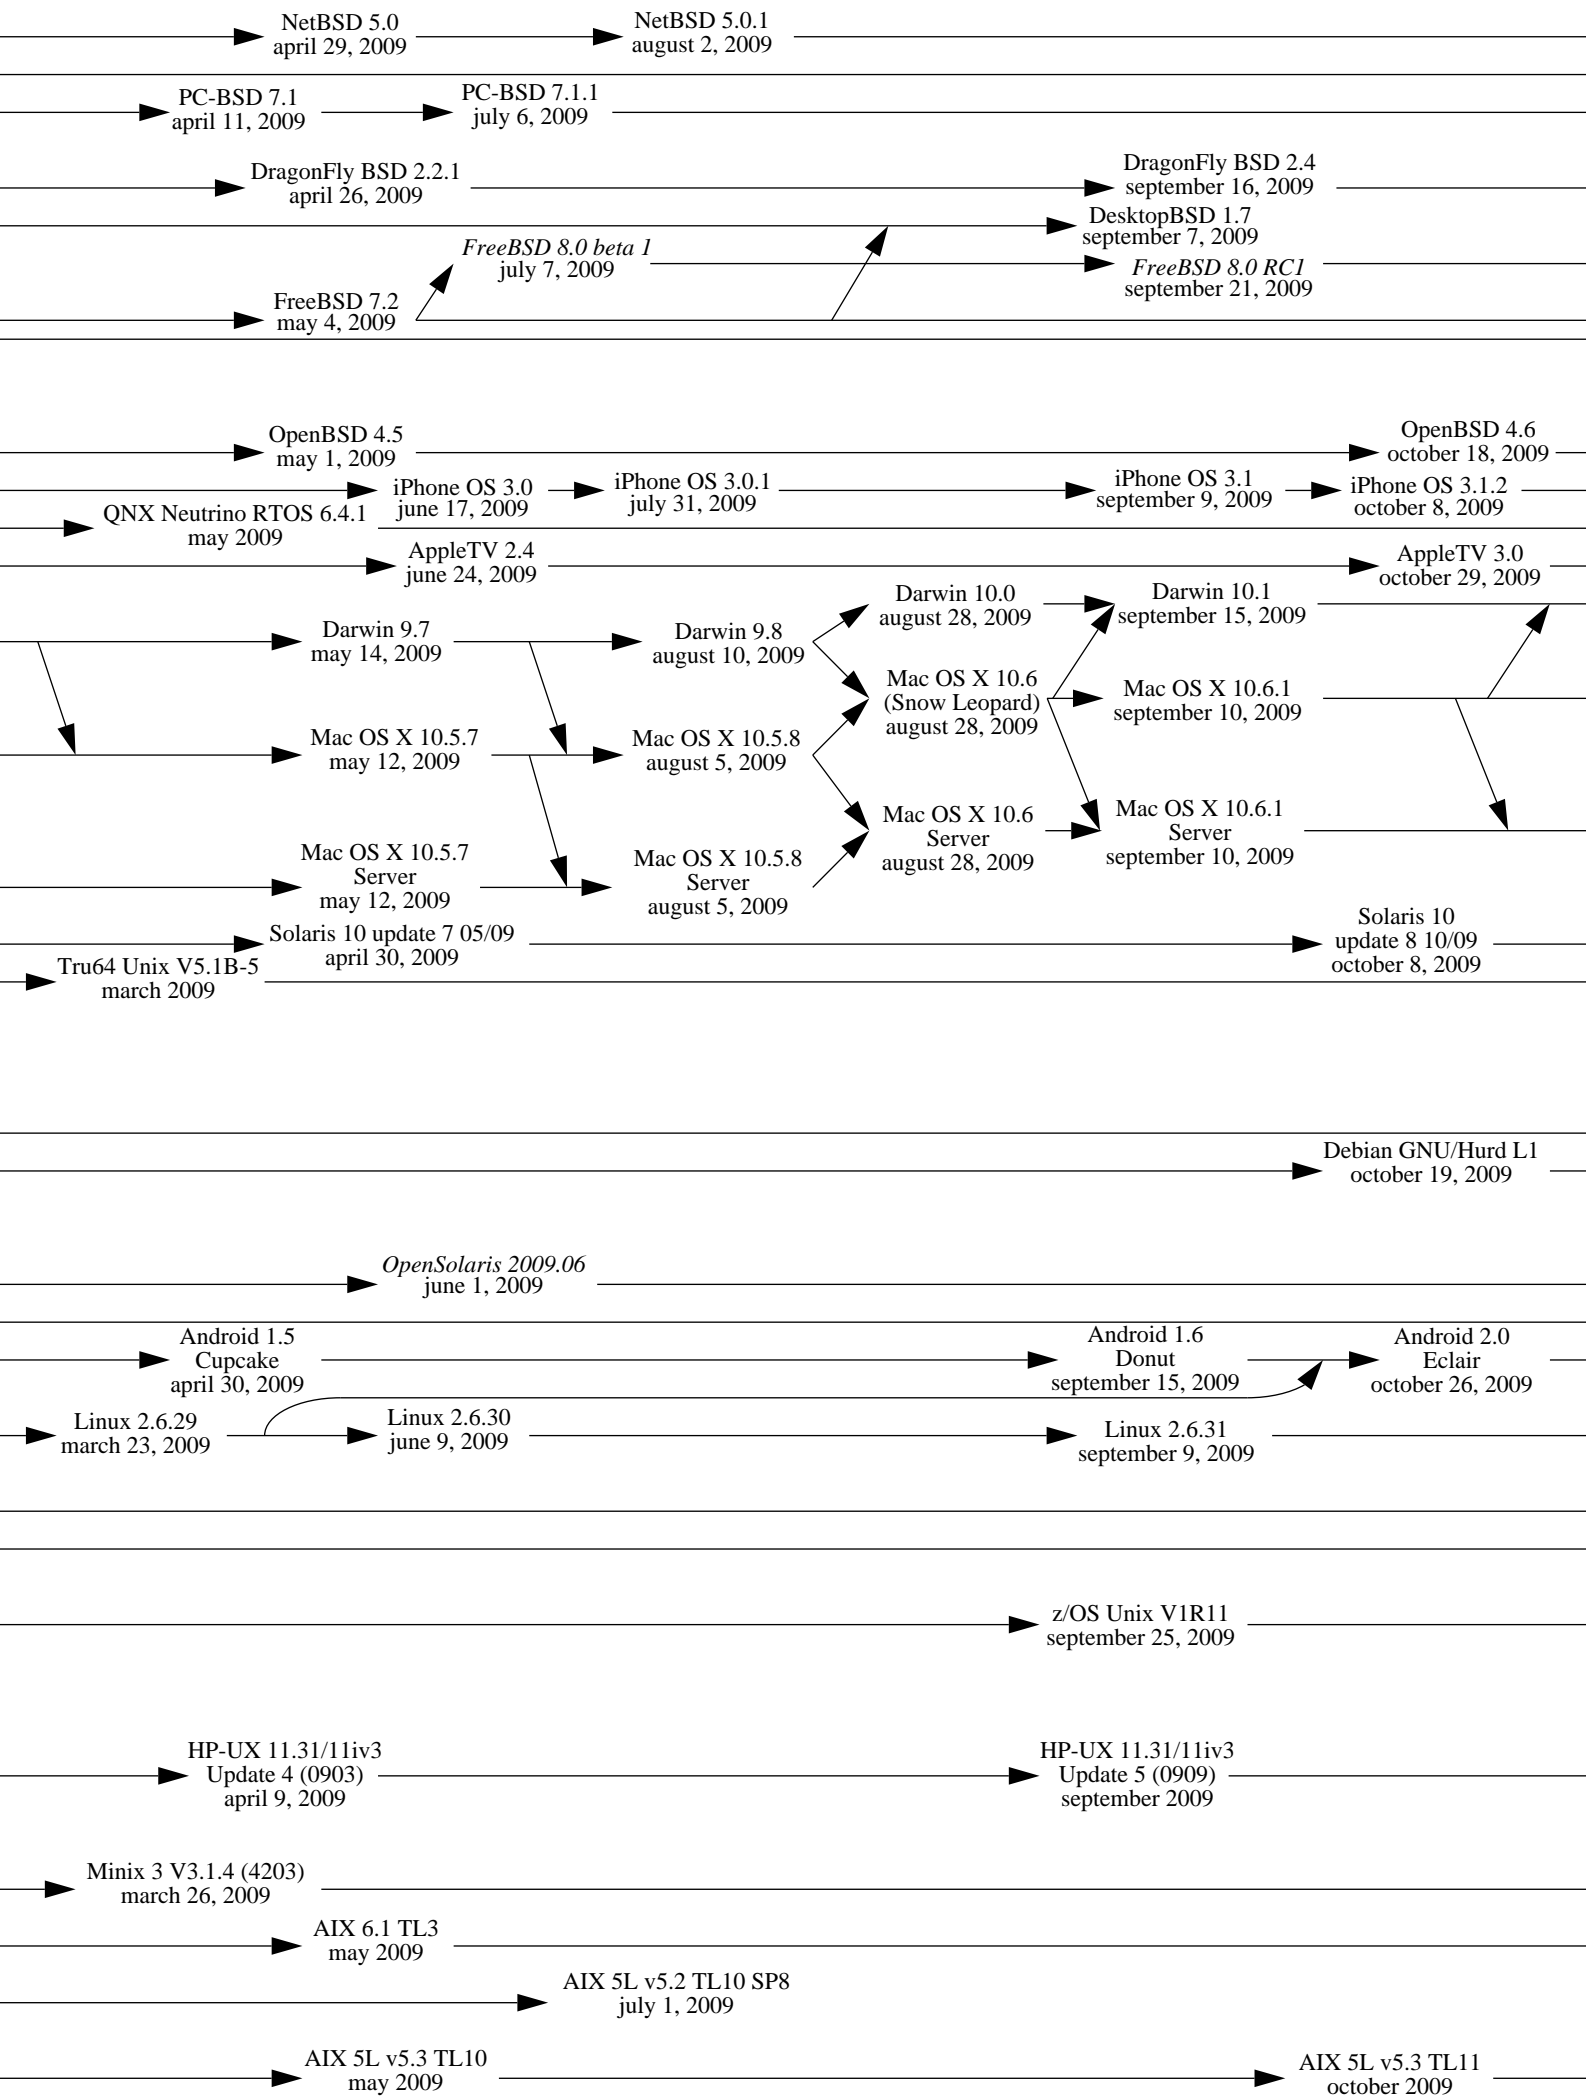

1977

1978

1979

1980

Note 1: an arrow indicates an inheritance like a compatibility, it is not only a matter of source code.

Note 2: this diagram shows complete systems and [micro]kernels like Mach, Linux, the Hurd... This is because sometimes kernel versions are more appropriate to see the evolution of the system.

1989

1990

1991

1992

1993

1994

1995

1996

1997

1998

1999

2000

2001

2002

2003

2004

2007

2008

2009

2010

2011

2012

2013

2014