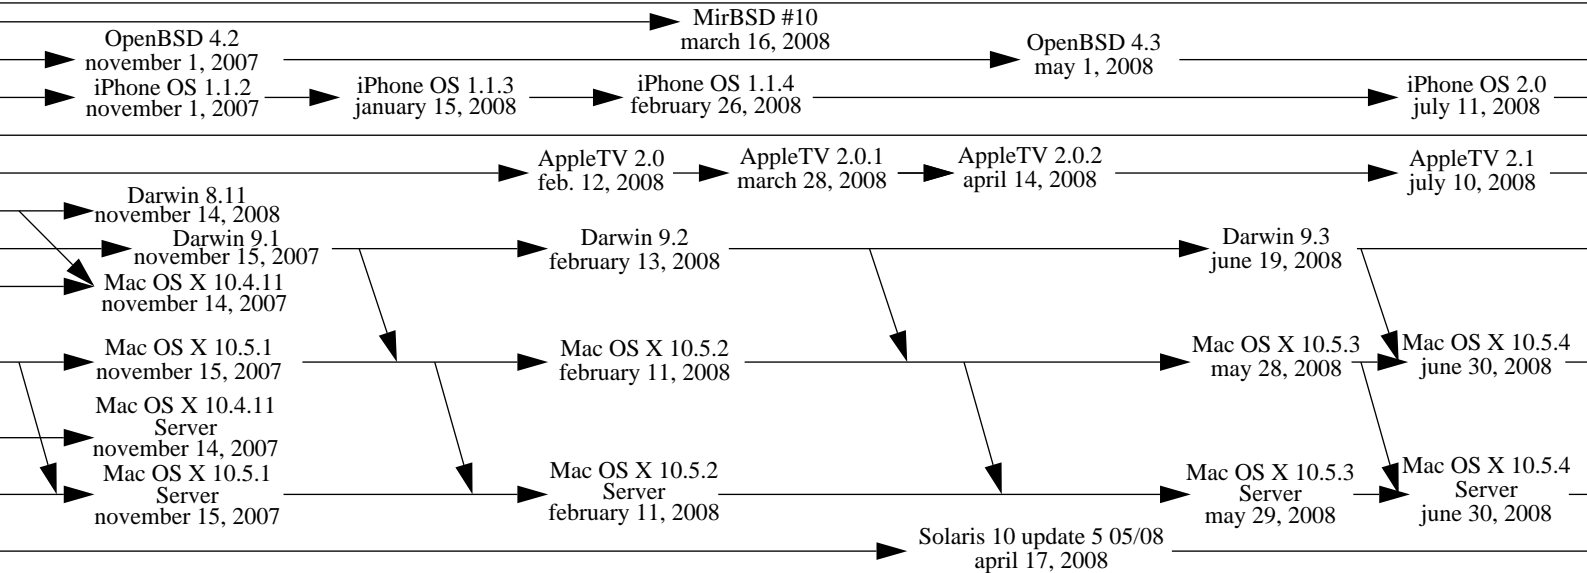

Debian GNU/Hurd K9
may 13, 2005

OpenSolaris
(announced)
june 14, 2005

OpenSolaris
(build 21)
july 26, 2005

Linux 2.6.11
march 2, 2005

Linux 2.6.12
june 17, 2005

Linux 2.6.13
august 28, 2005

OpenServer 6
(Legend beta)
february 23, 2005

Linux 2.4.30
april 3, 2005

OpenServer 6
june 22, 2005

OpenServer 6
Maintenance Pack 1
august 4, 2005

Linux 2.4.31
may 31, 2005

HP-UX 11.23/11iv2/0505
may 2005

AIX 5L v5.2 ML 6
may 2005

AIX 5L v5.3 ML 2
may 2005

2007

2008

2009

2010

2011

2012

2013

2014