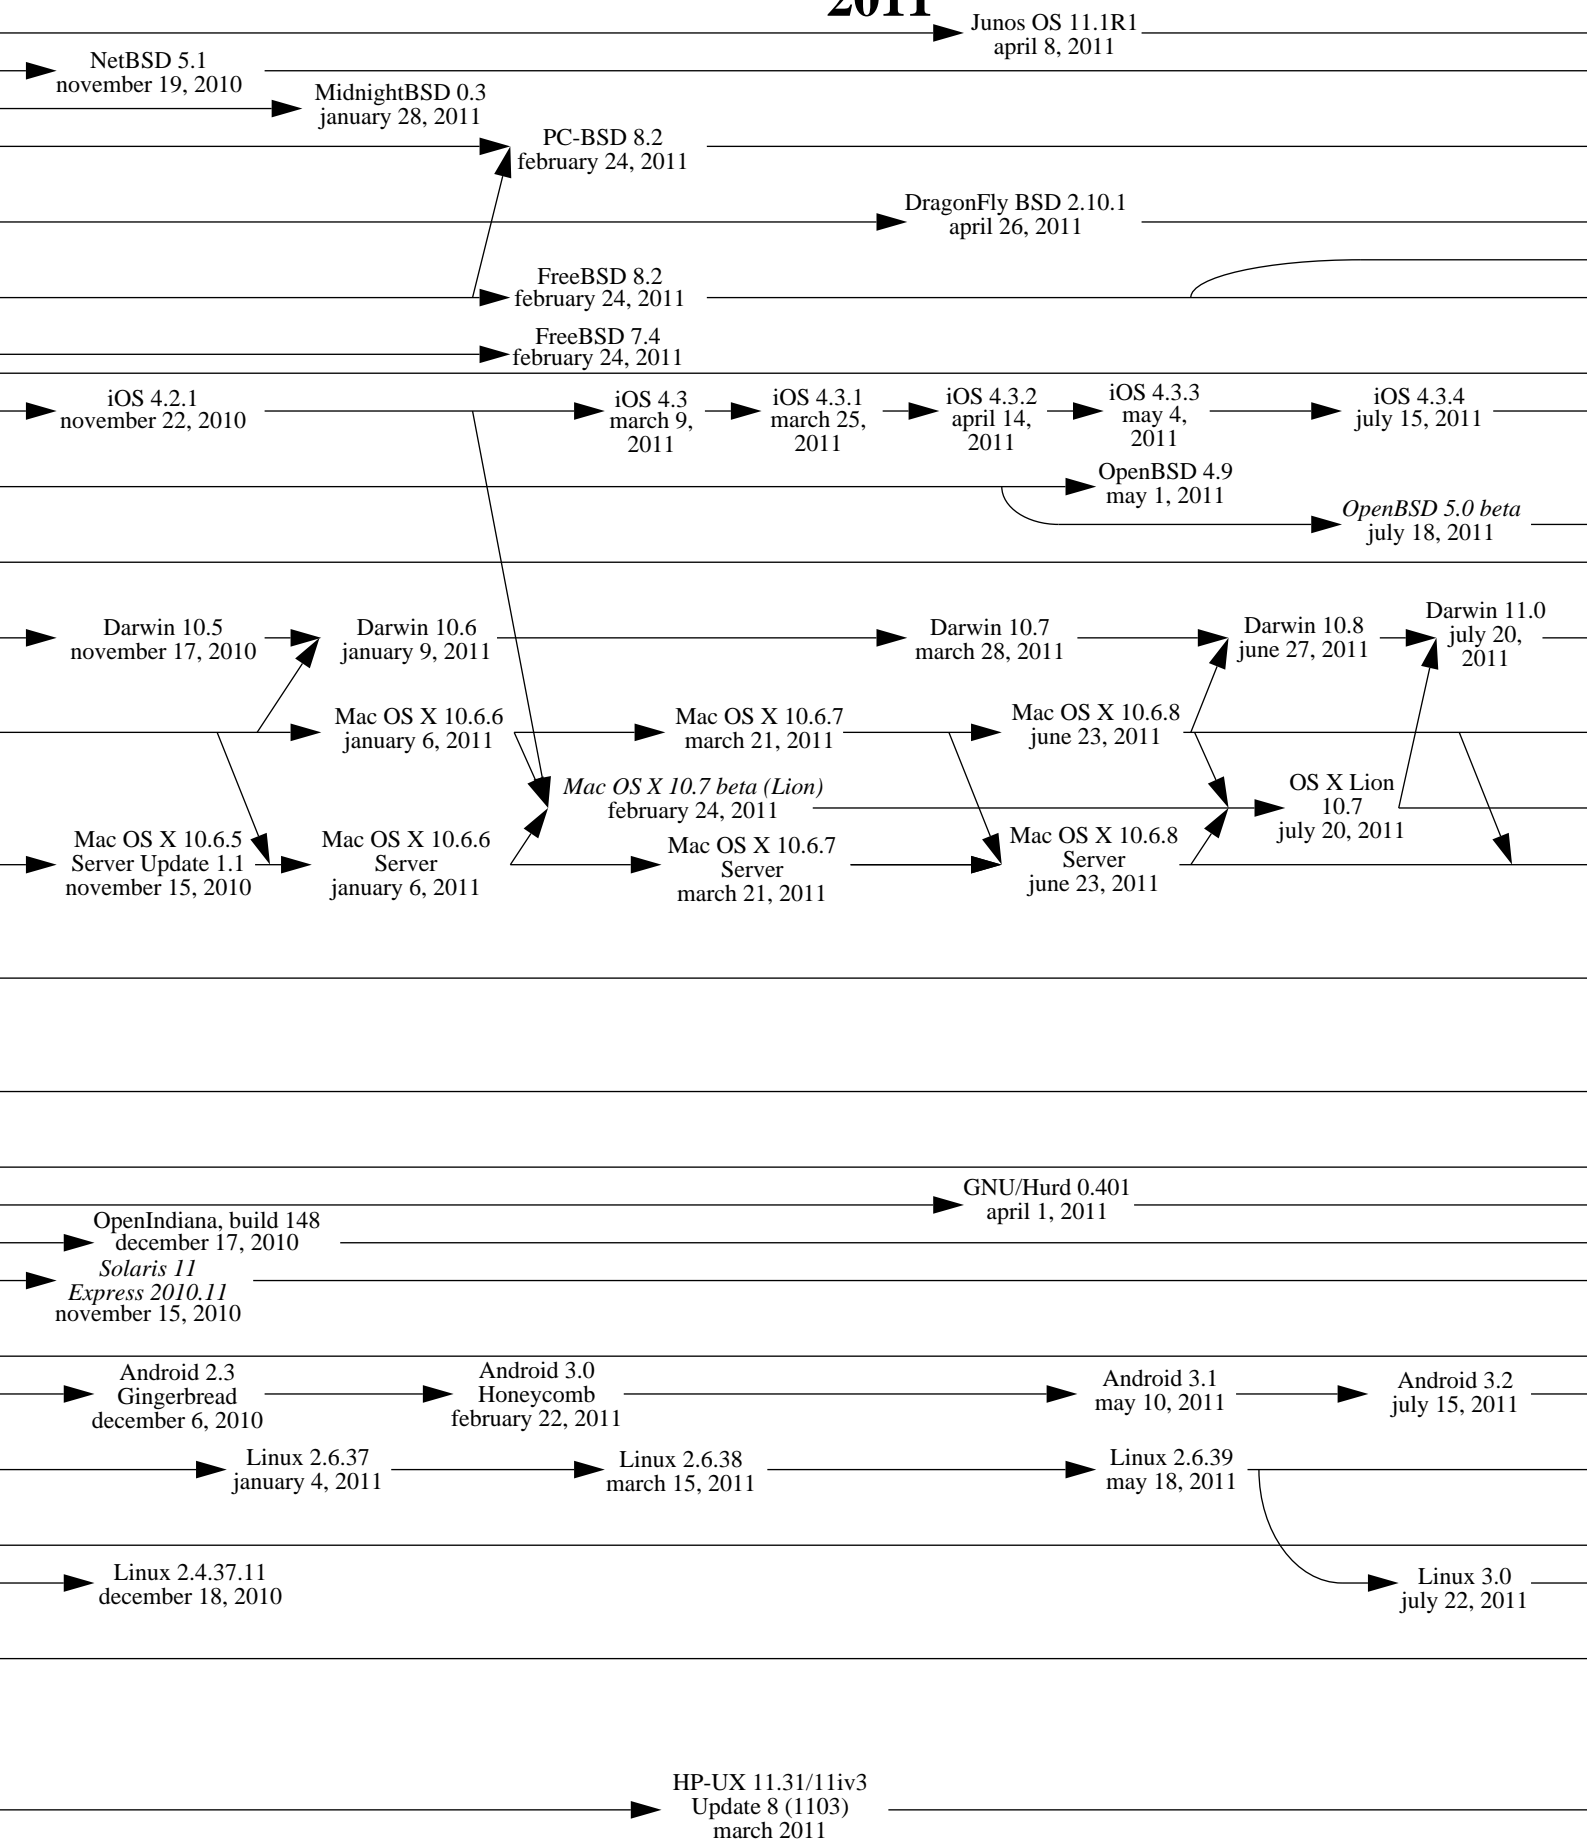

1977

1978

1979

1980

Note 1: an arrow indicates an inheritance like a compatibility, it is not only a matter of source code.

Note 2: this diagram shows complete systems and [micro]kernels like Mach, Linux, the Hurd... This is because sometimes kernel versions are more appropriate to see the evolution of the system.

1989

1990

1991

1992

1993

1994

1995

1996

1997

1998

1999

2000

2001

2002

2003

2004

2007

2008

2009

2010

2011

2012

2013

2014