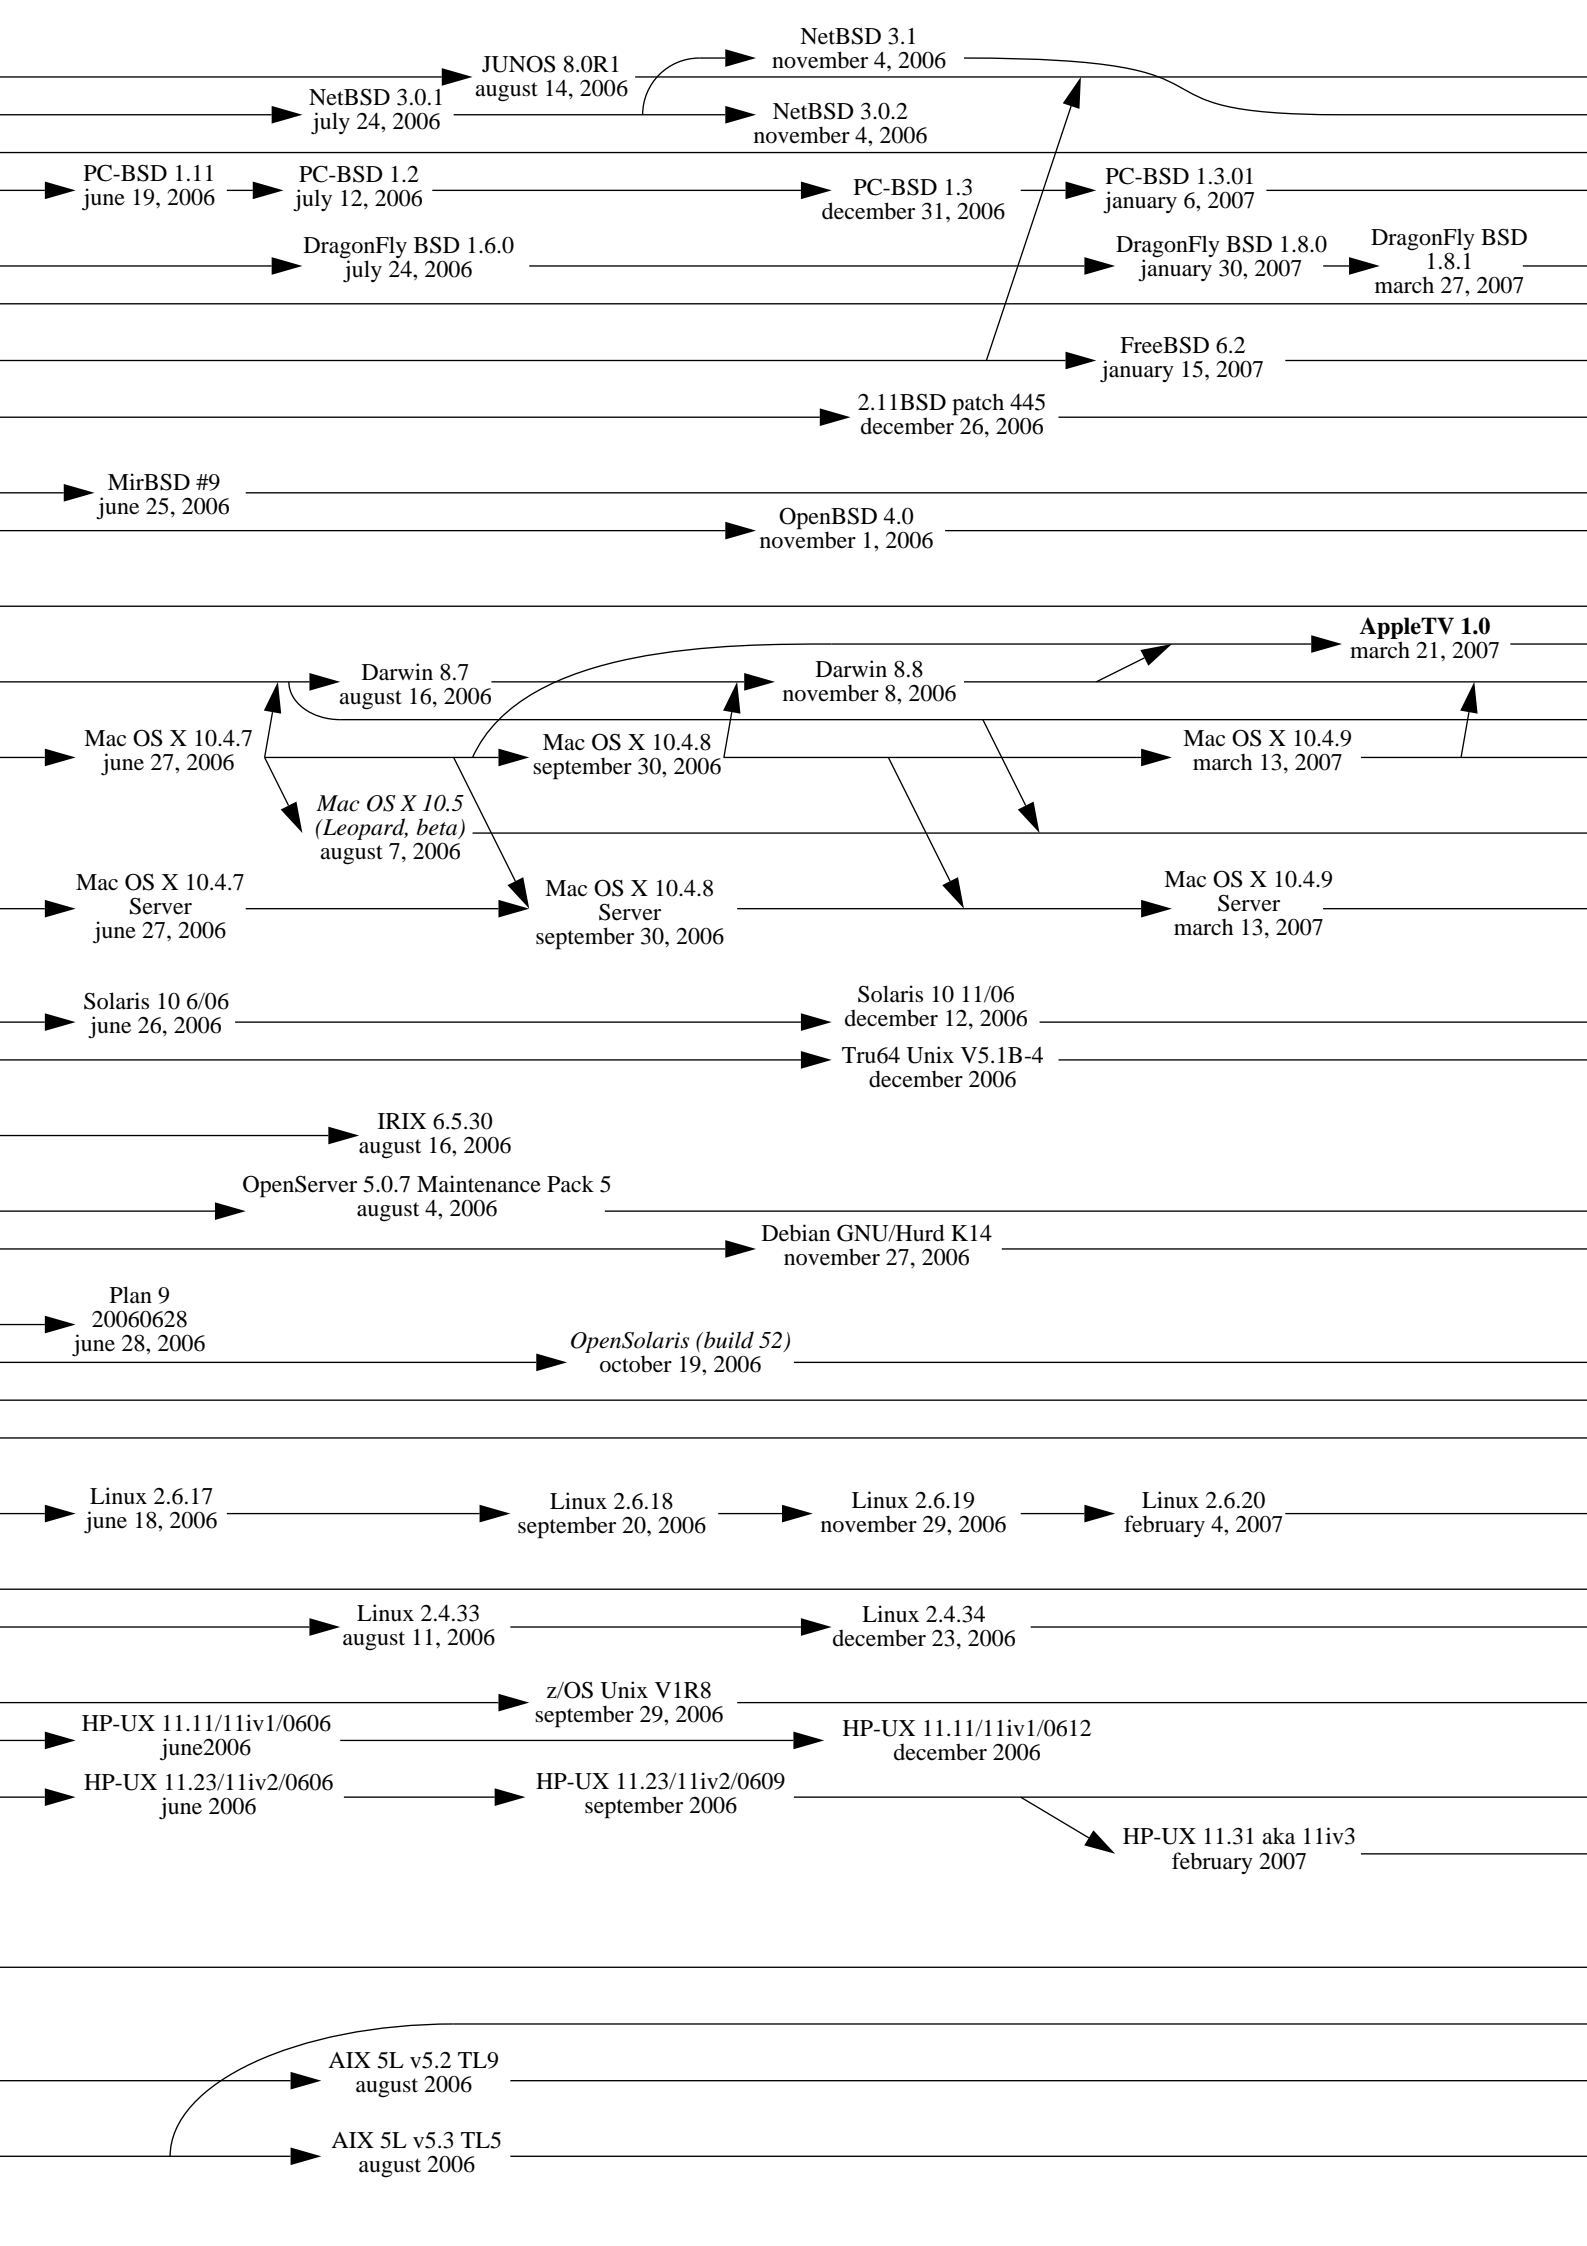

1977

1978

1979

1980

Note 1: an arrow indicates an inheritance like a compatibility, it is not only a matter of source code.

Note 2: this diagram shows complete systems and [micro]kernels like Mach, Linux, the Hurd... This is because sometimes kernel versions are more appropriate to see the evolution of the system.

1989

1990

1991

1992

1993

1994

1995

1996

1997

1998

1999

2000

2001

2002

2003

2004

2007

2008

2009

2010

2011

2012

2013

2014