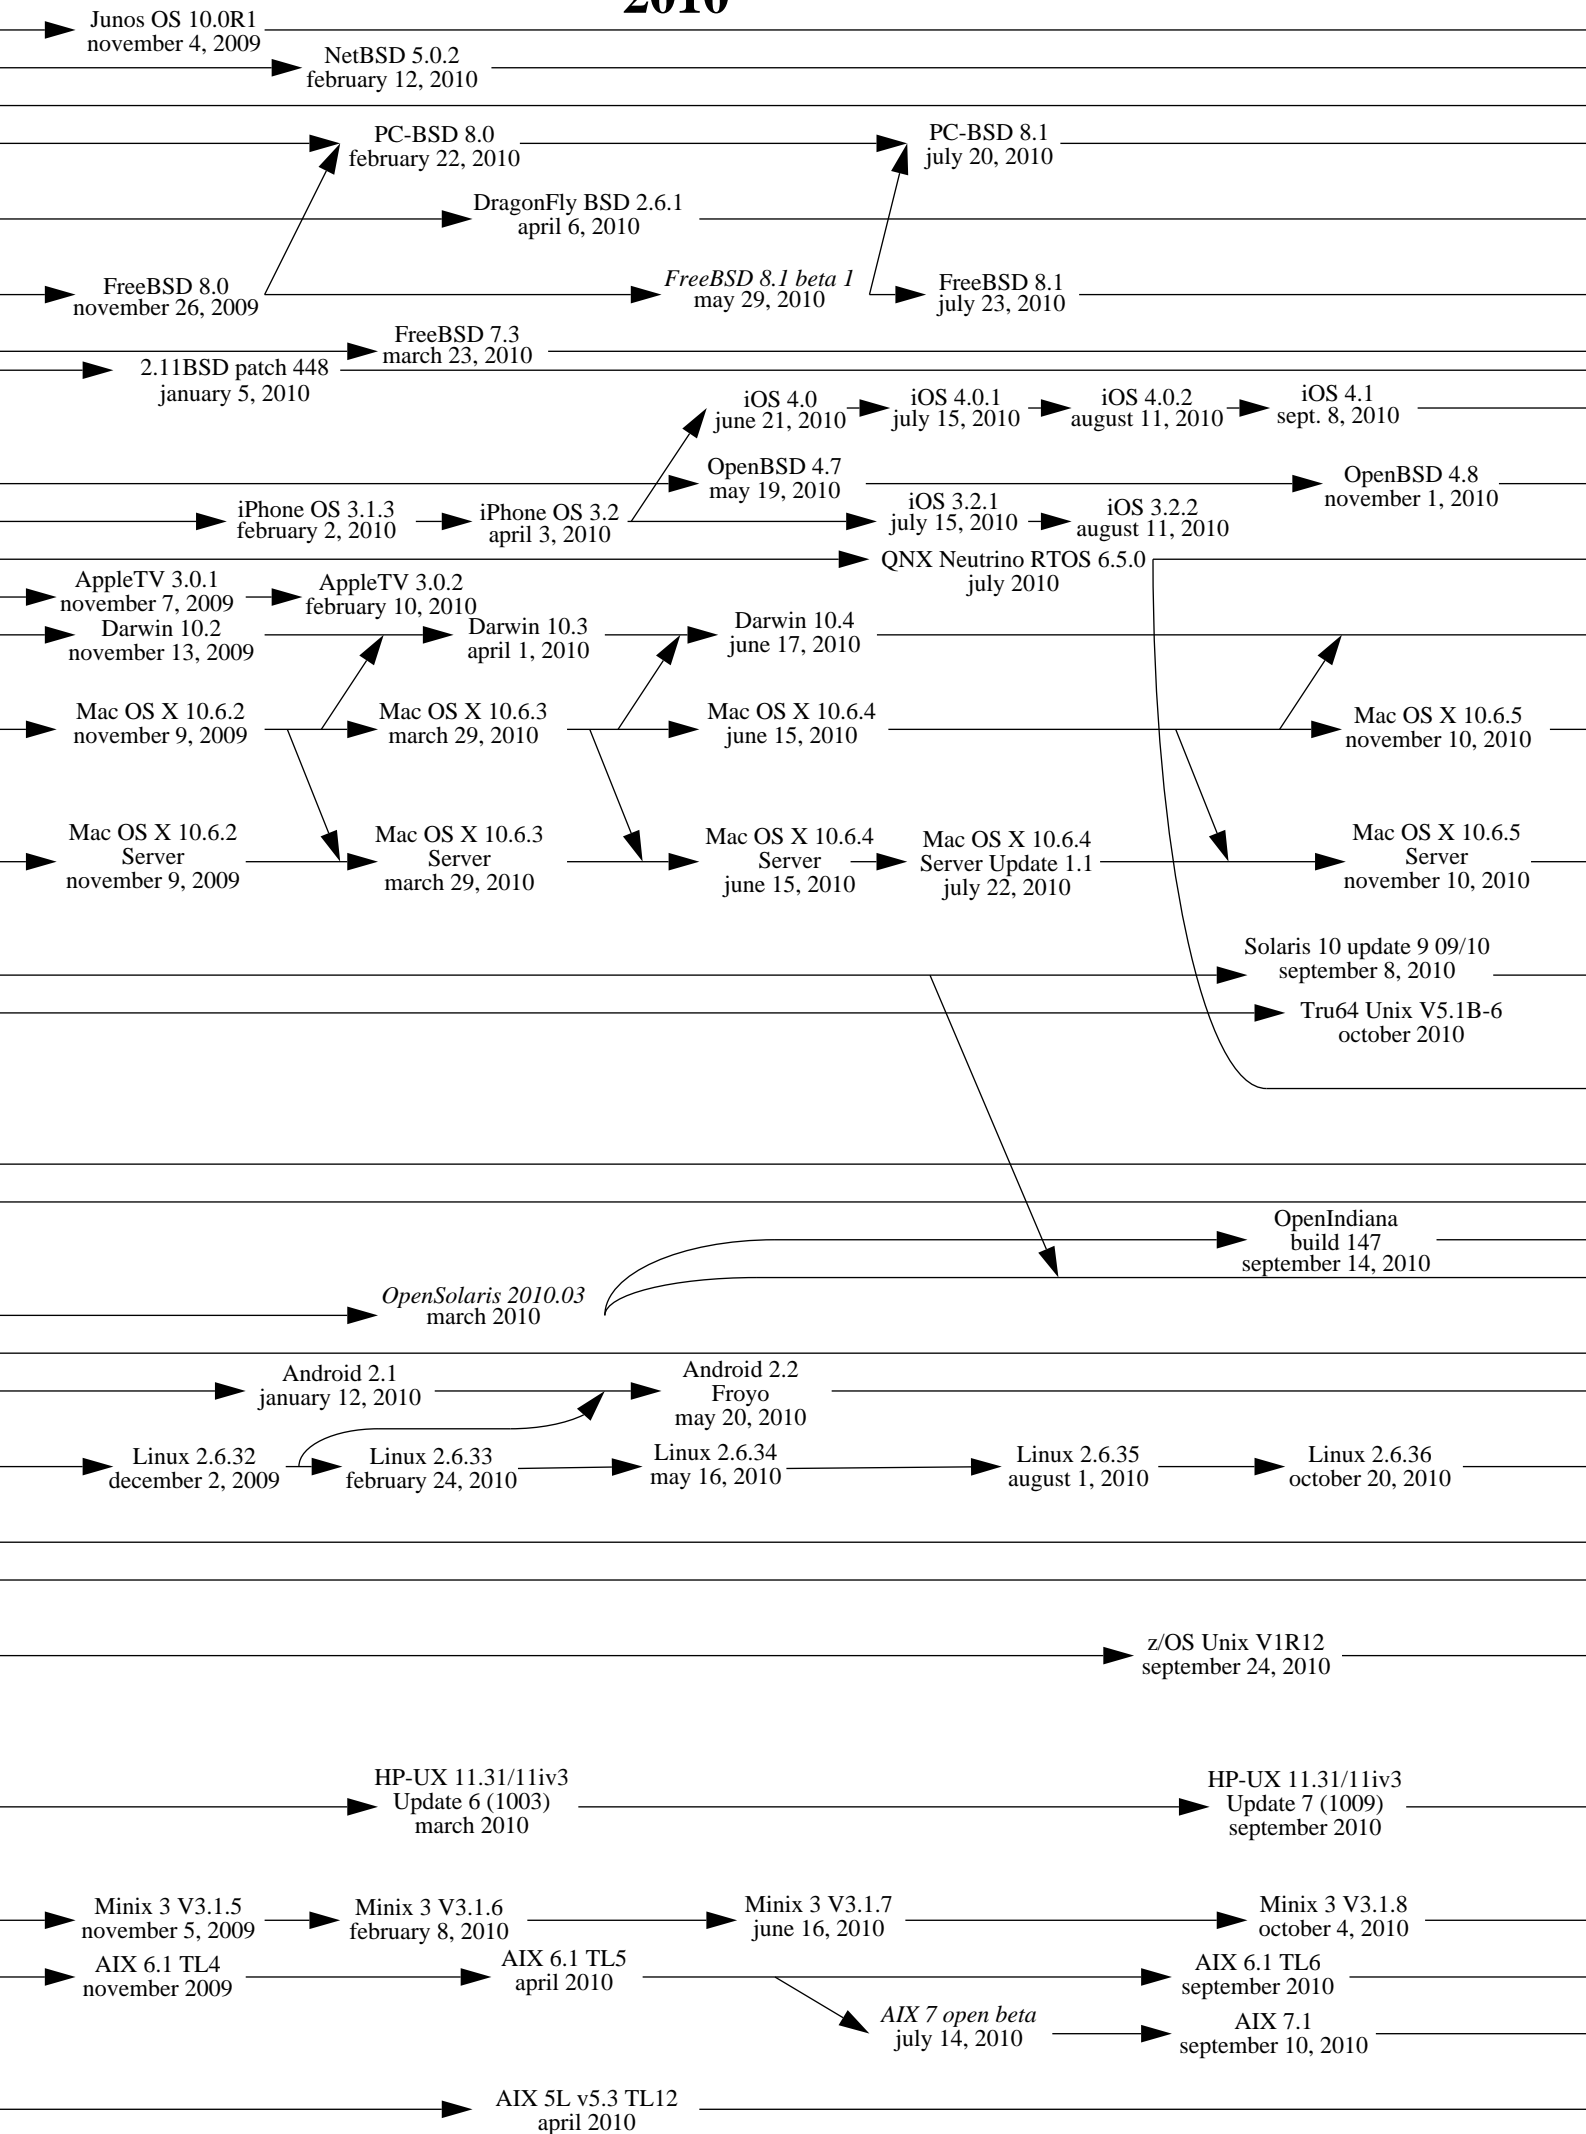

1977

1978

1979

1980

Note 1: an arrow indicates an inheritance like a compatibility, it is not only a matter of source code.

Note 2: this diagram shows complete systems and [micro]kernels like Mach, Linux, the Hurd... This is because sometimes kernel versions are more appropriate to see the evolution of the system.

1989

1990

1991

1992

1993

1994

1995

1996

1997

1998

1999

2000

2001

2002

2003

2004

2007

2008

2009

2010

2011

2012

2013

2014