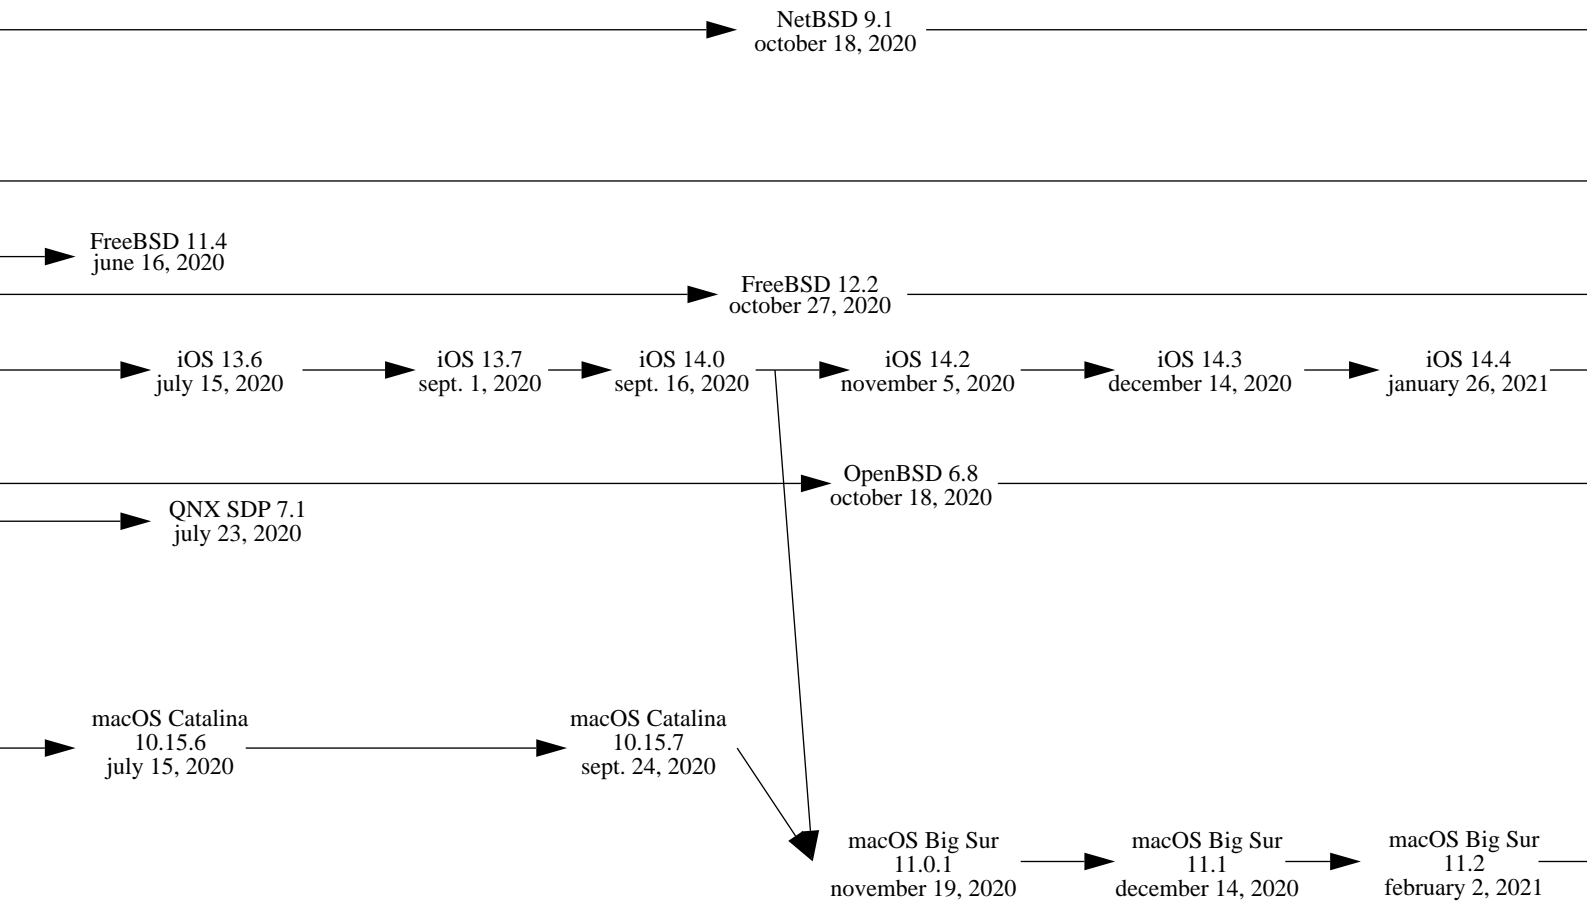

1977

1978

1979

1980

Note 1: an arrow indicates an inheritance like a compatibility, it is not only a matter of source code.

Note 2: this diagram shows complete systems and [micro]kernels like Mach, Linux, the Hurd... This is because sometimes kernel versions are more appropriate to see the evolution of the system.

2007

2008

2009

2010

2011

2012

2013

2014

2015

2016

2017

2018

2019

HP-UX 11.31/11iv3
1905
may 2019

2020

2021