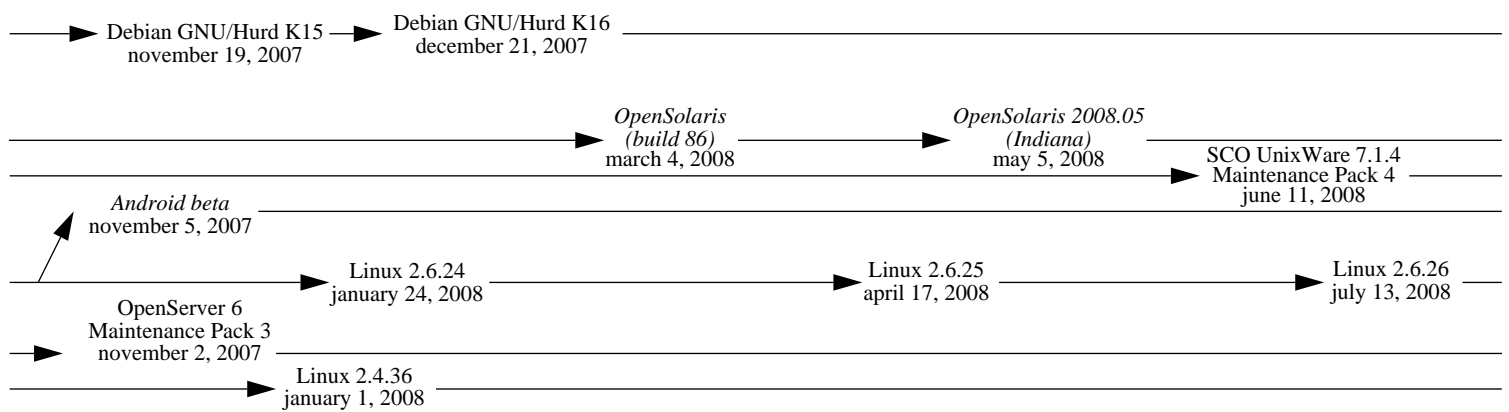

2005

JUNOS 7.3R1
july 15, 2005

2007

2008

2009

2010

2011

2012

2013

2014

2015

2016

2017

2018

NetBSD 7.1.1
december 22, 2017

NetBSD 7.1.2
march 15, 2018