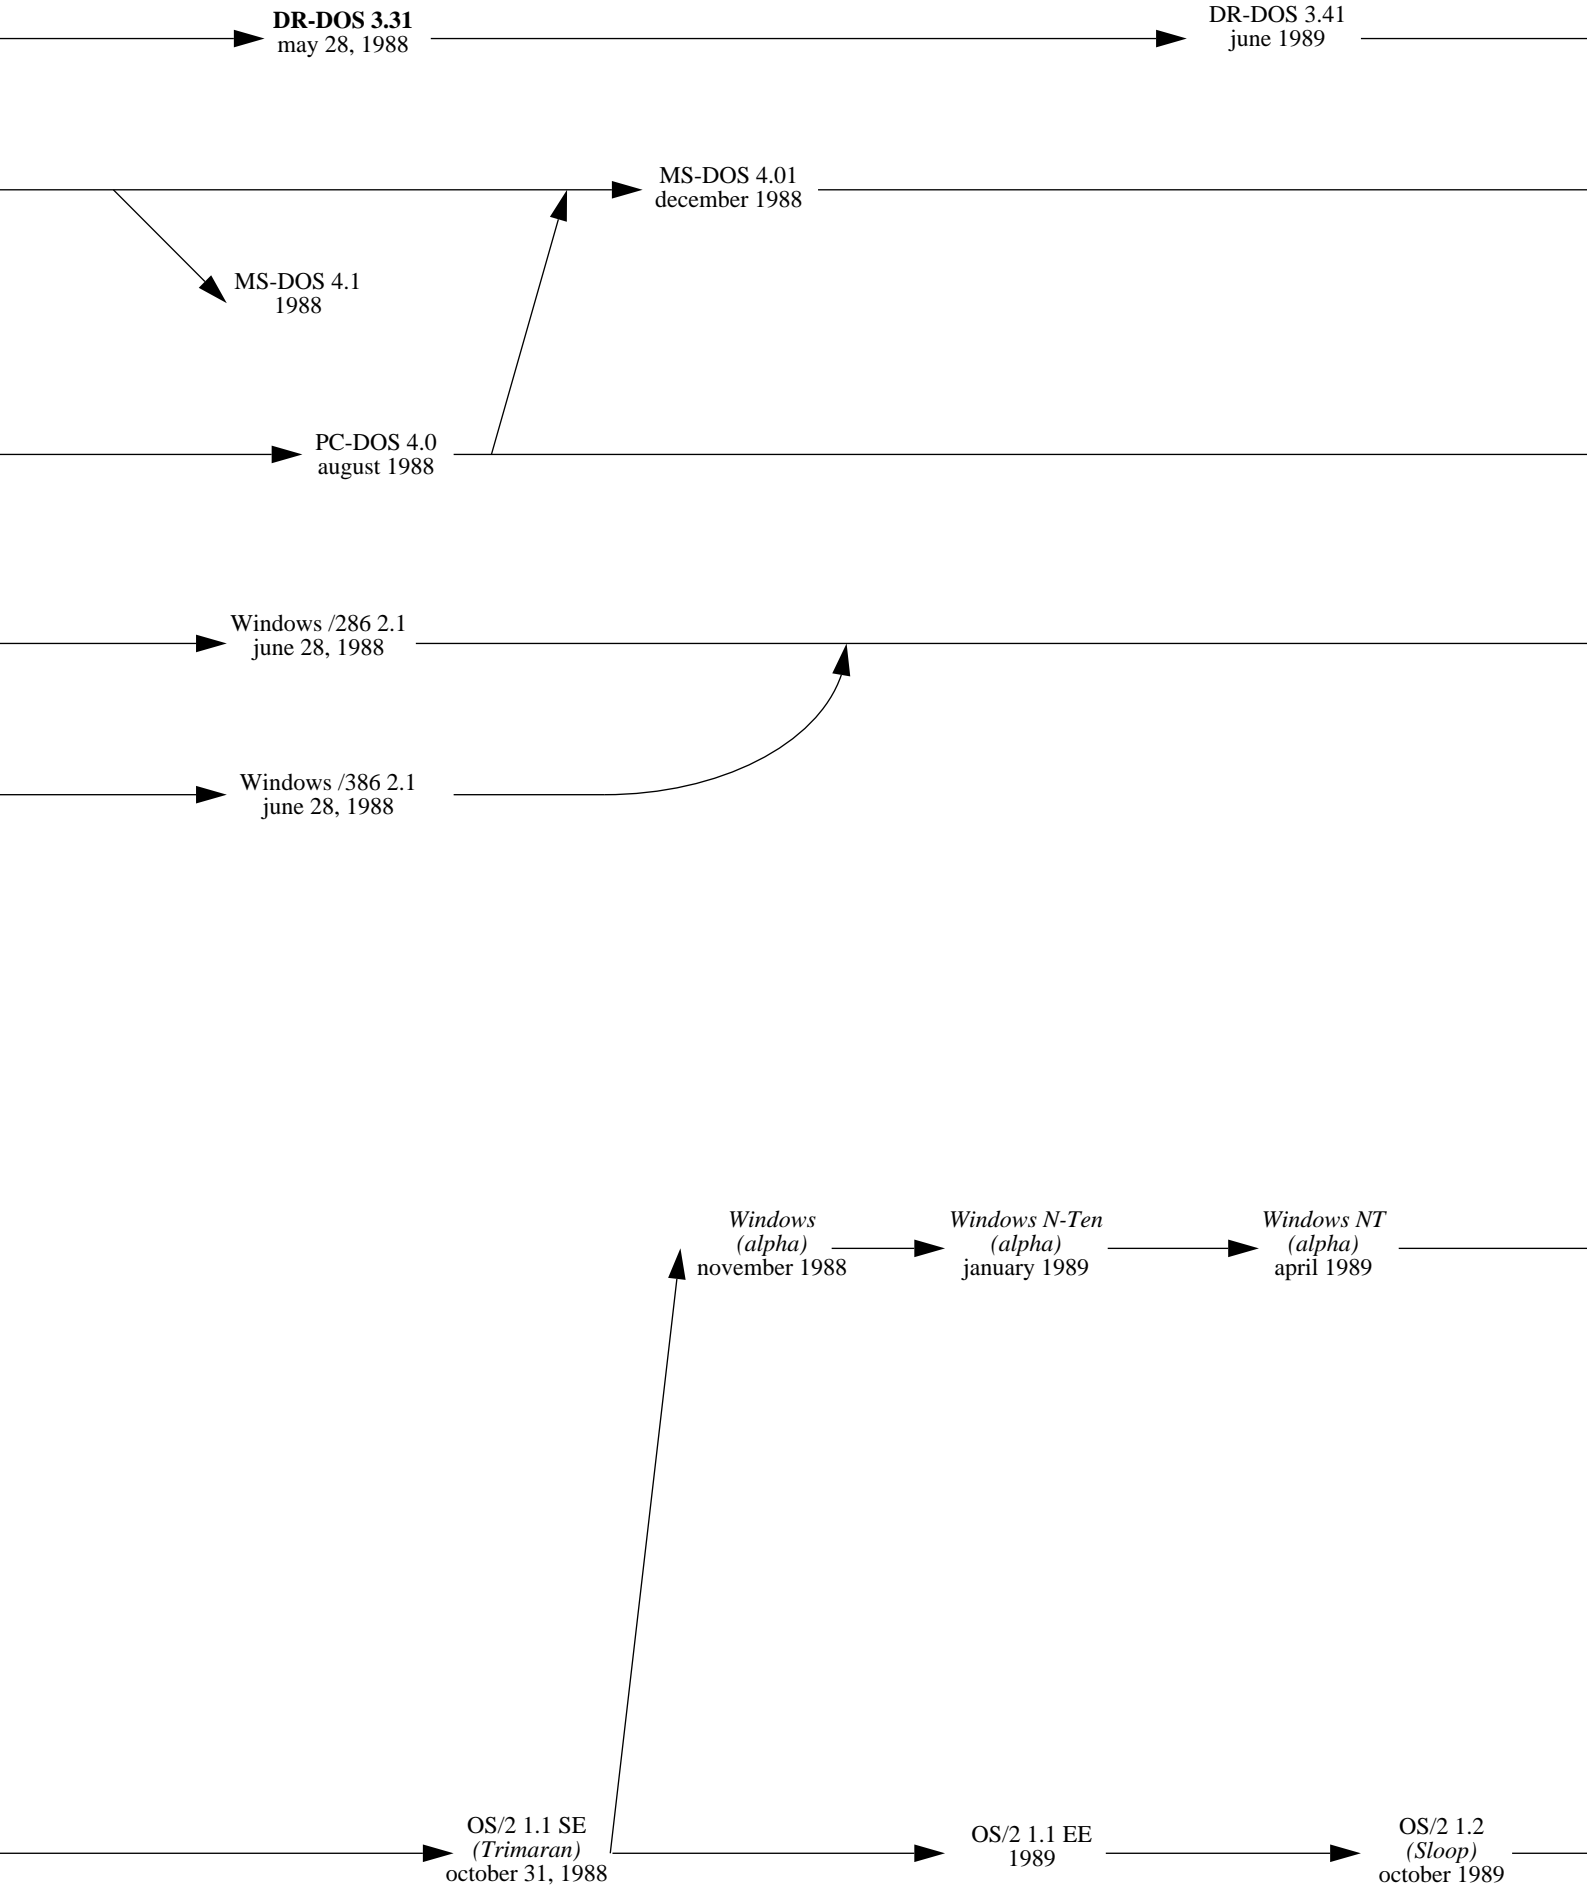

DOS Plus 1.0
1985

1986

1987

1988

1989

1990

1991

DR-DOS 5.0
may 1990

DR-DOS 6.0
september 1991

MS-DOS 5.0
june 1991

Windows 3.0
may 22, 1990

Windows 3.0
(+ Multimedia Extensions)
october 20, 1991

Windows NT (announced)
october 1991

OS/2 1.3
(Cutter)
december 1990

1992

1993