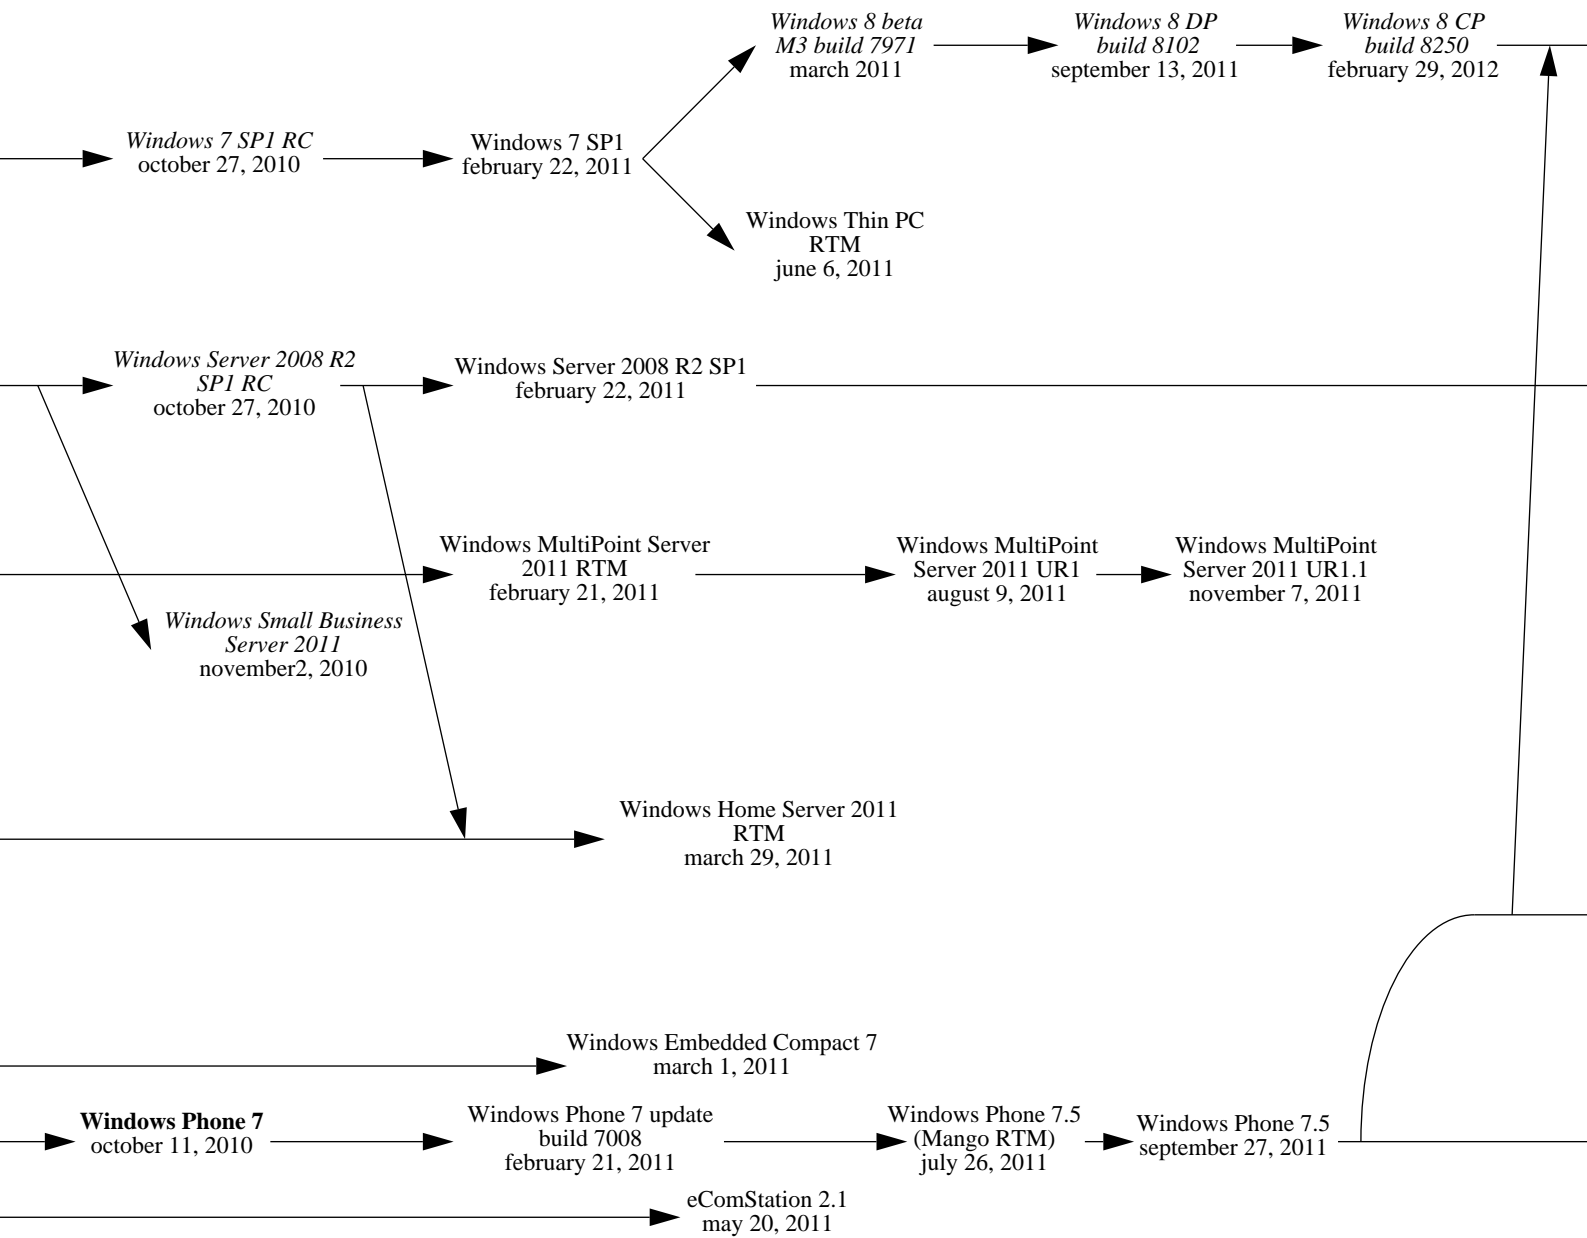

Windows Mobile 6.0 beta
august 2006

2007

2009

2010

2011

Enhanced DR-DOS 7.01.08
july 21, 2011

FreeDOS 1.1
january 2, 2012

2014