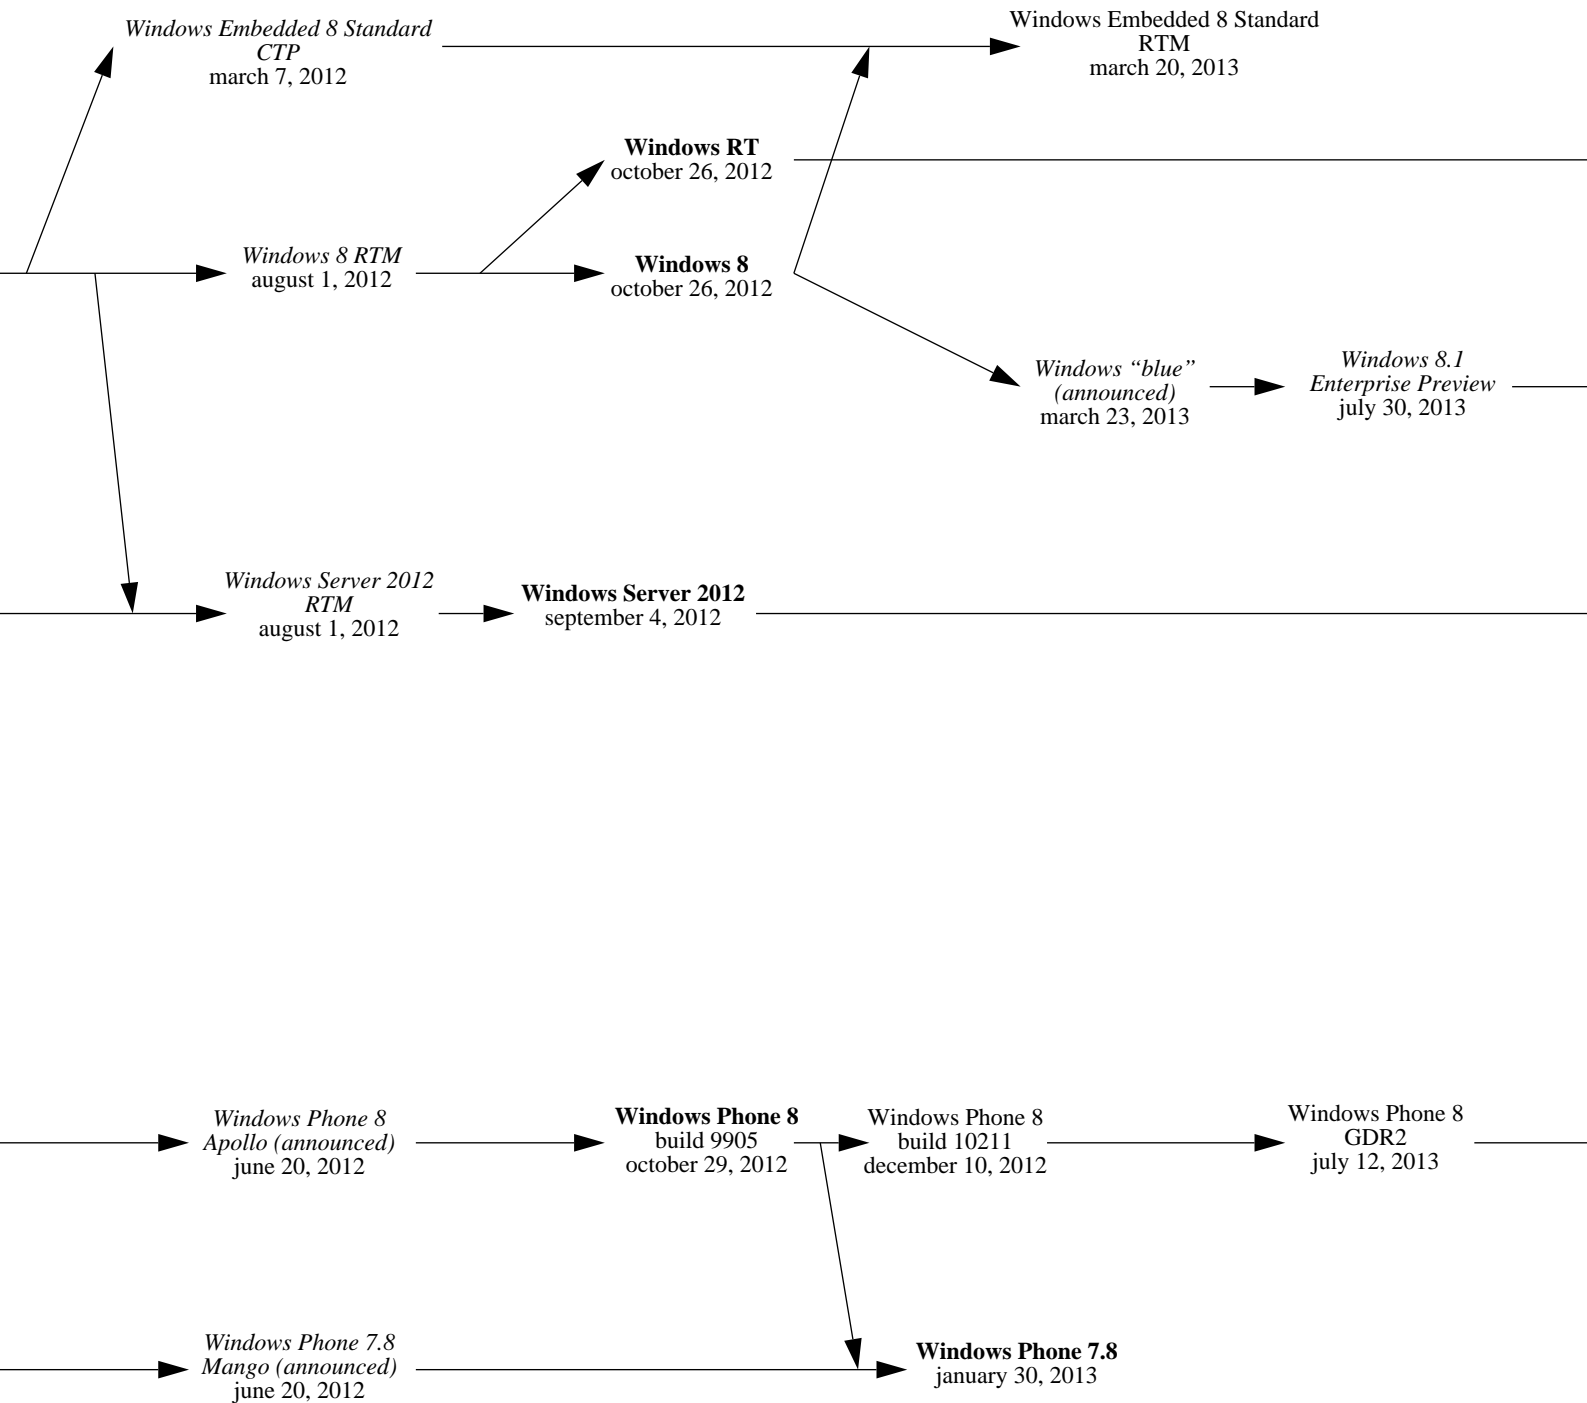

Windows Mobile 6.0 beta
august 2006

2007

2009

2010

2011

Enhanced DR-DOS 7.01.08
july 21, 2011

FreeDOS 1.1
january 2, 2012

2014