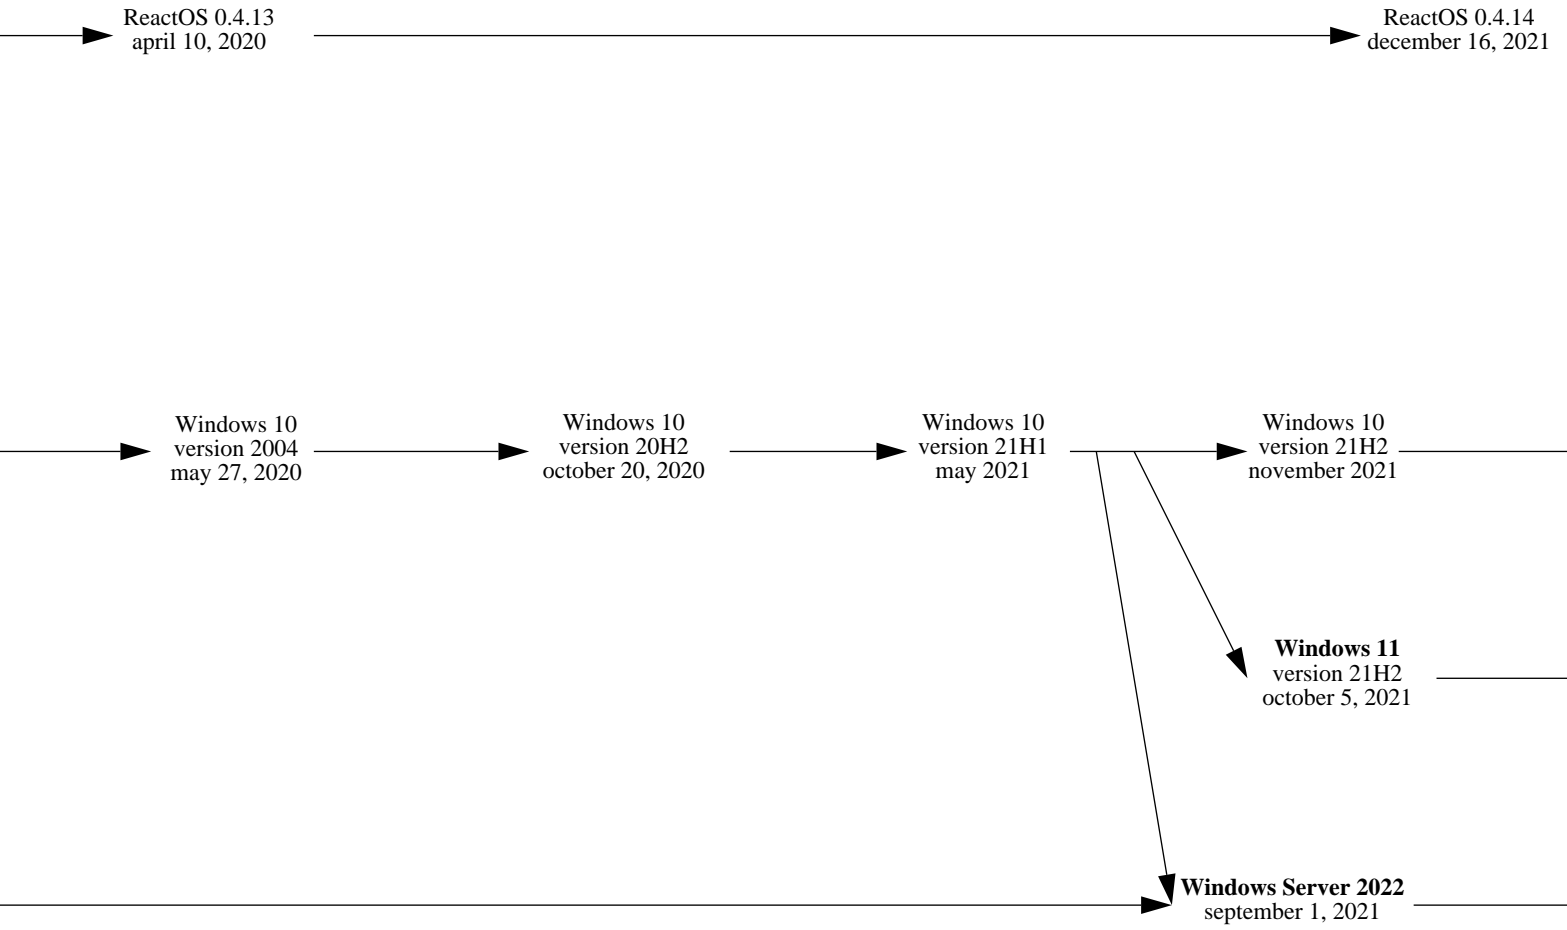

Windows 10 Mobile
Fall Creators Update
version 1709
october 24, 2017

2018

2019

2020

2021

2022

2023