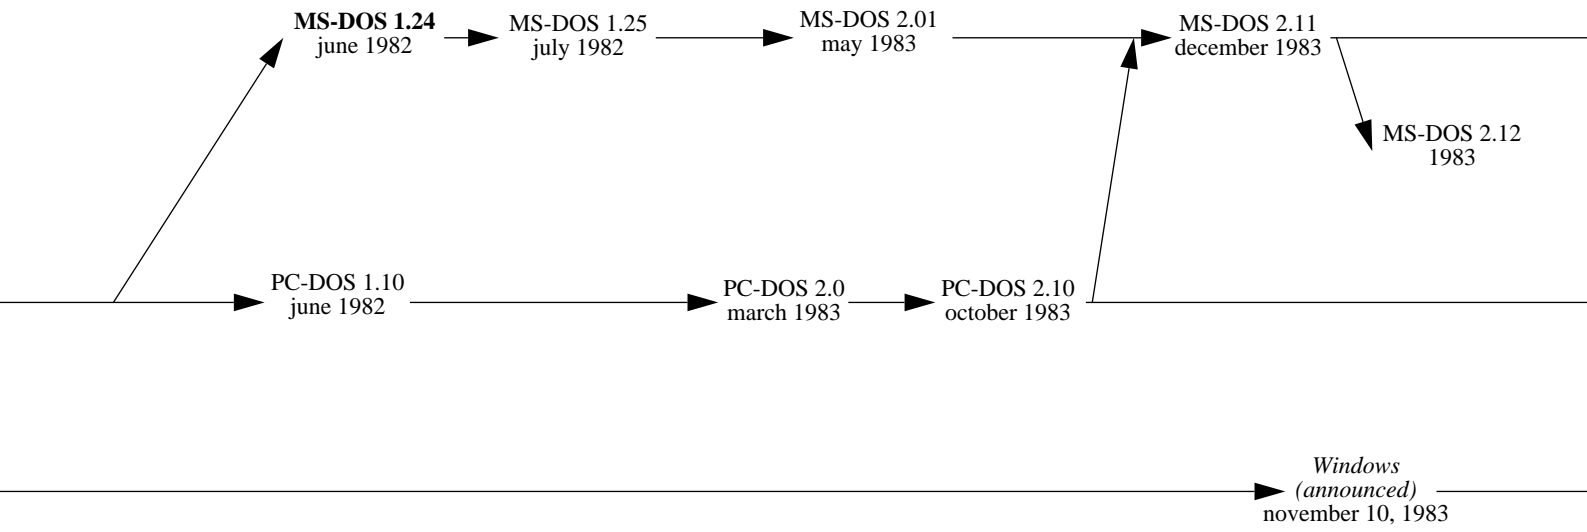

1980

1981

Closed Systems
May 12, 2024

© Éric Lévénez 2000-2024
<<http://www.levenez.com/windows/>>

1982

1983

1984

1985

DOS Plus 1.0
1985

1986

1987

1988

1989

1990

1991

DR-DOS 5.0
may 1990

DR-DOS 6.0
september 1991

MS-DOS 5.0
june 1991

Windows 3.0
may 22, 1990

Windows 3.0
(+ Multimedia Extensions)
october 20, 1991

Windows NT (announced)
october 1991

OS/2 1.3
(Cutter)
december 1990

1992

1993