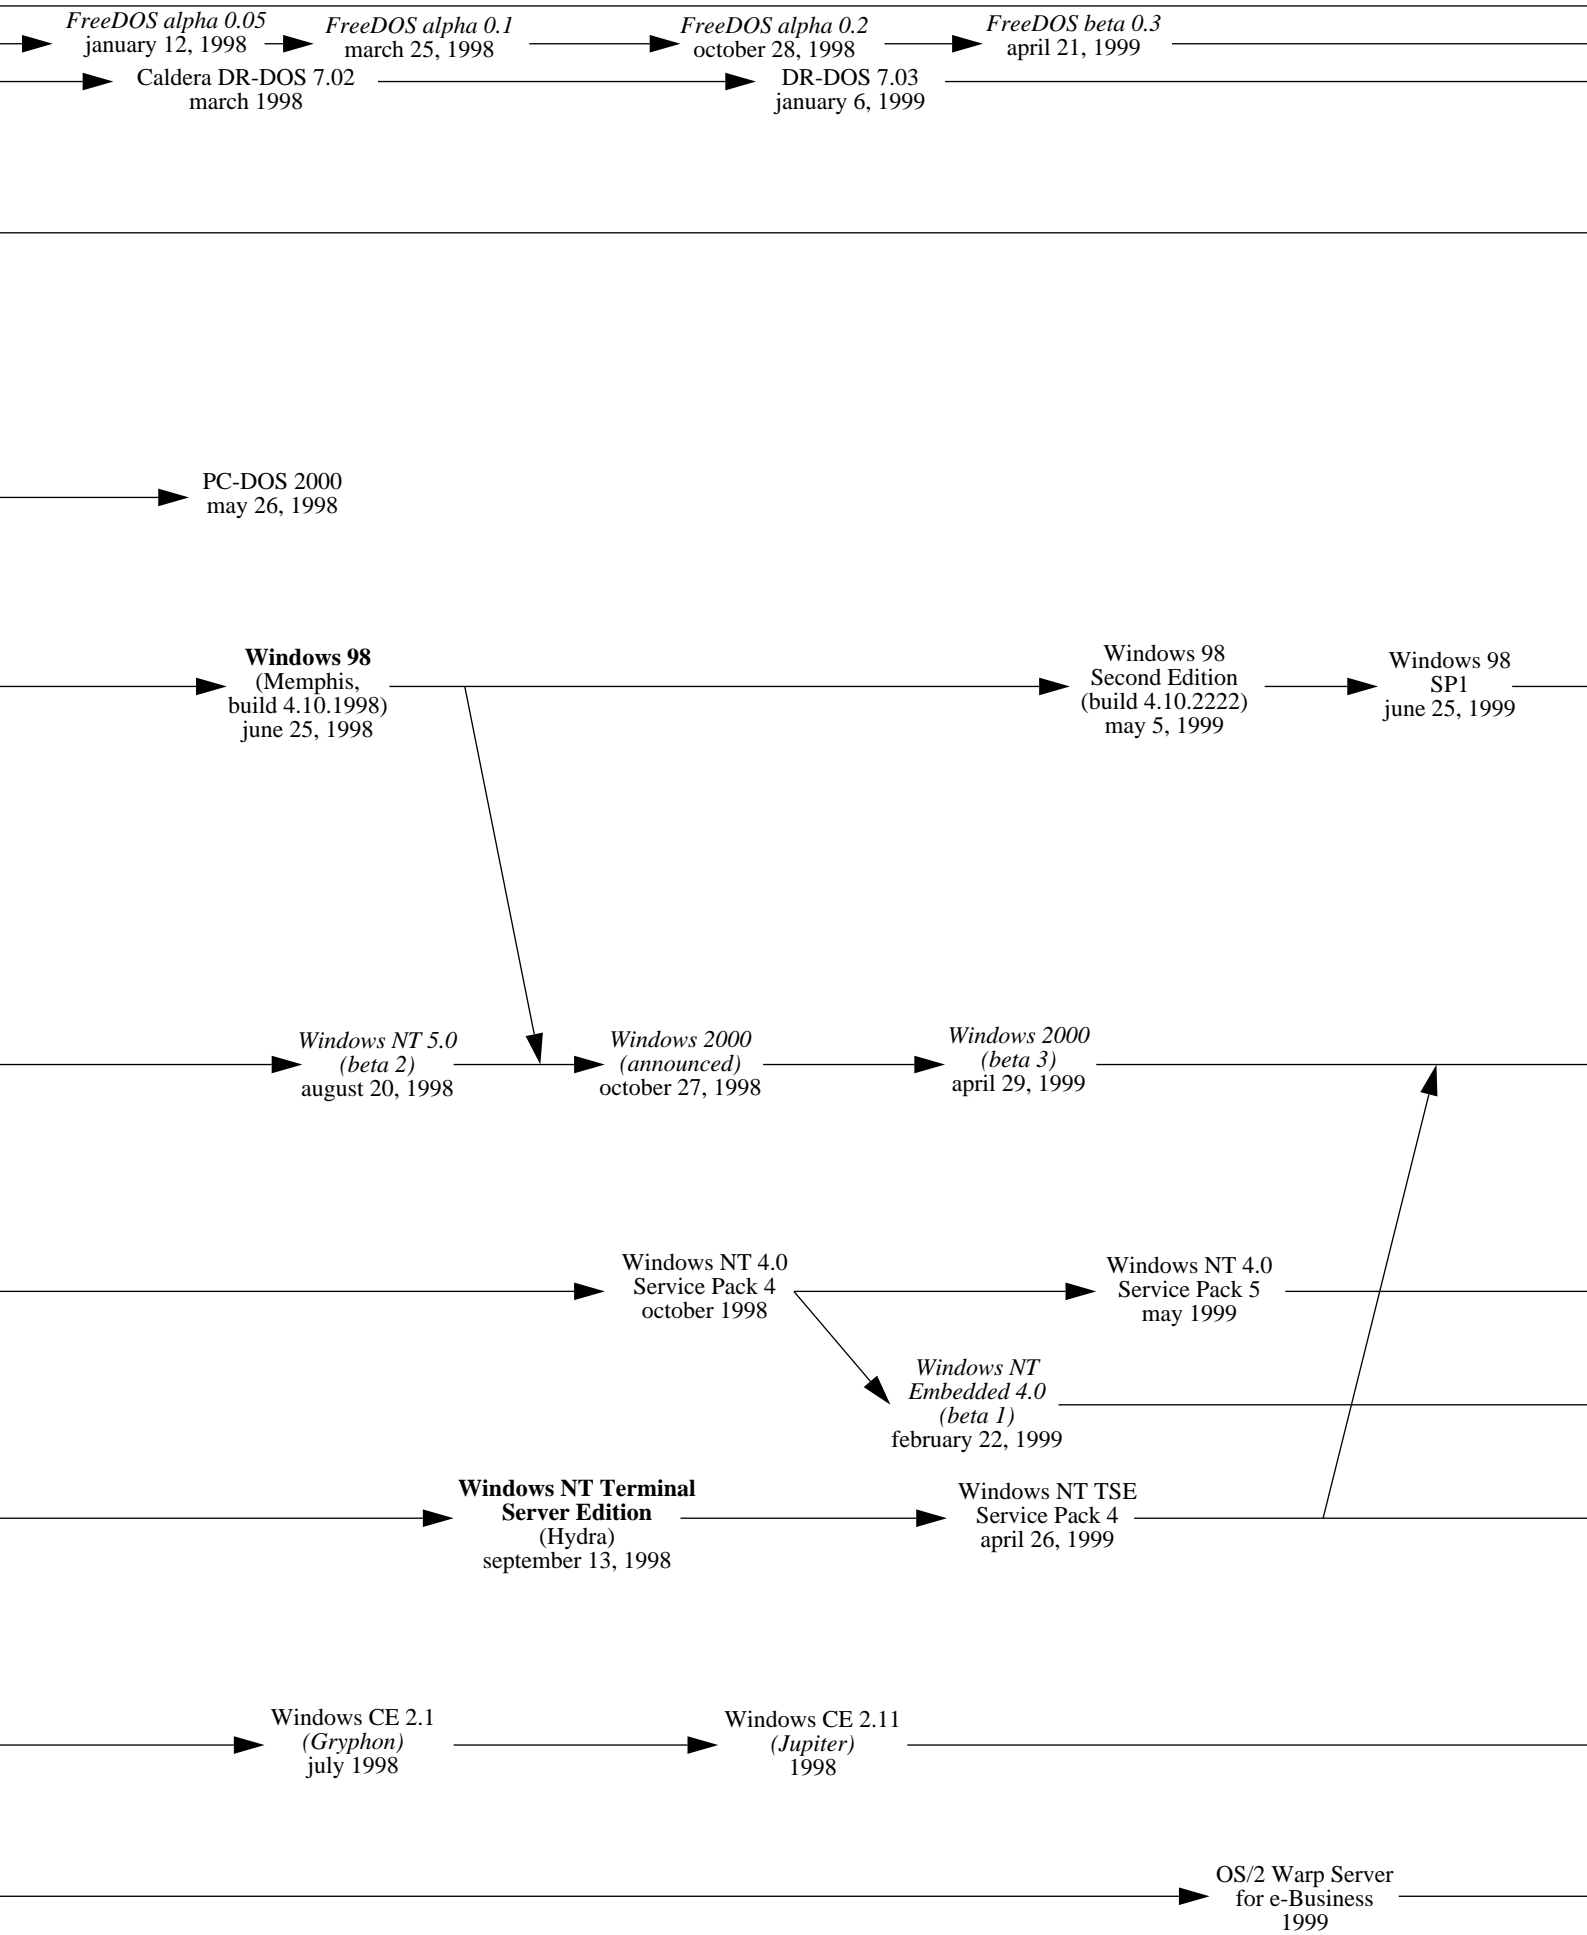

DR-DOS 6.0
september 1991

MS-DOS 5.0
june 1991

Windows 3.0
may 22, 1990

Windows 3.0
(+ Multimedia Extensions)
october 20, 1991

Windows NT (announced)
october 1991

OS/2 1.3
(Cutter)
december 1990

1992

1993

1994

1995

FreeDOS
june 29, 1994

1996

1997

1998

1999

2000