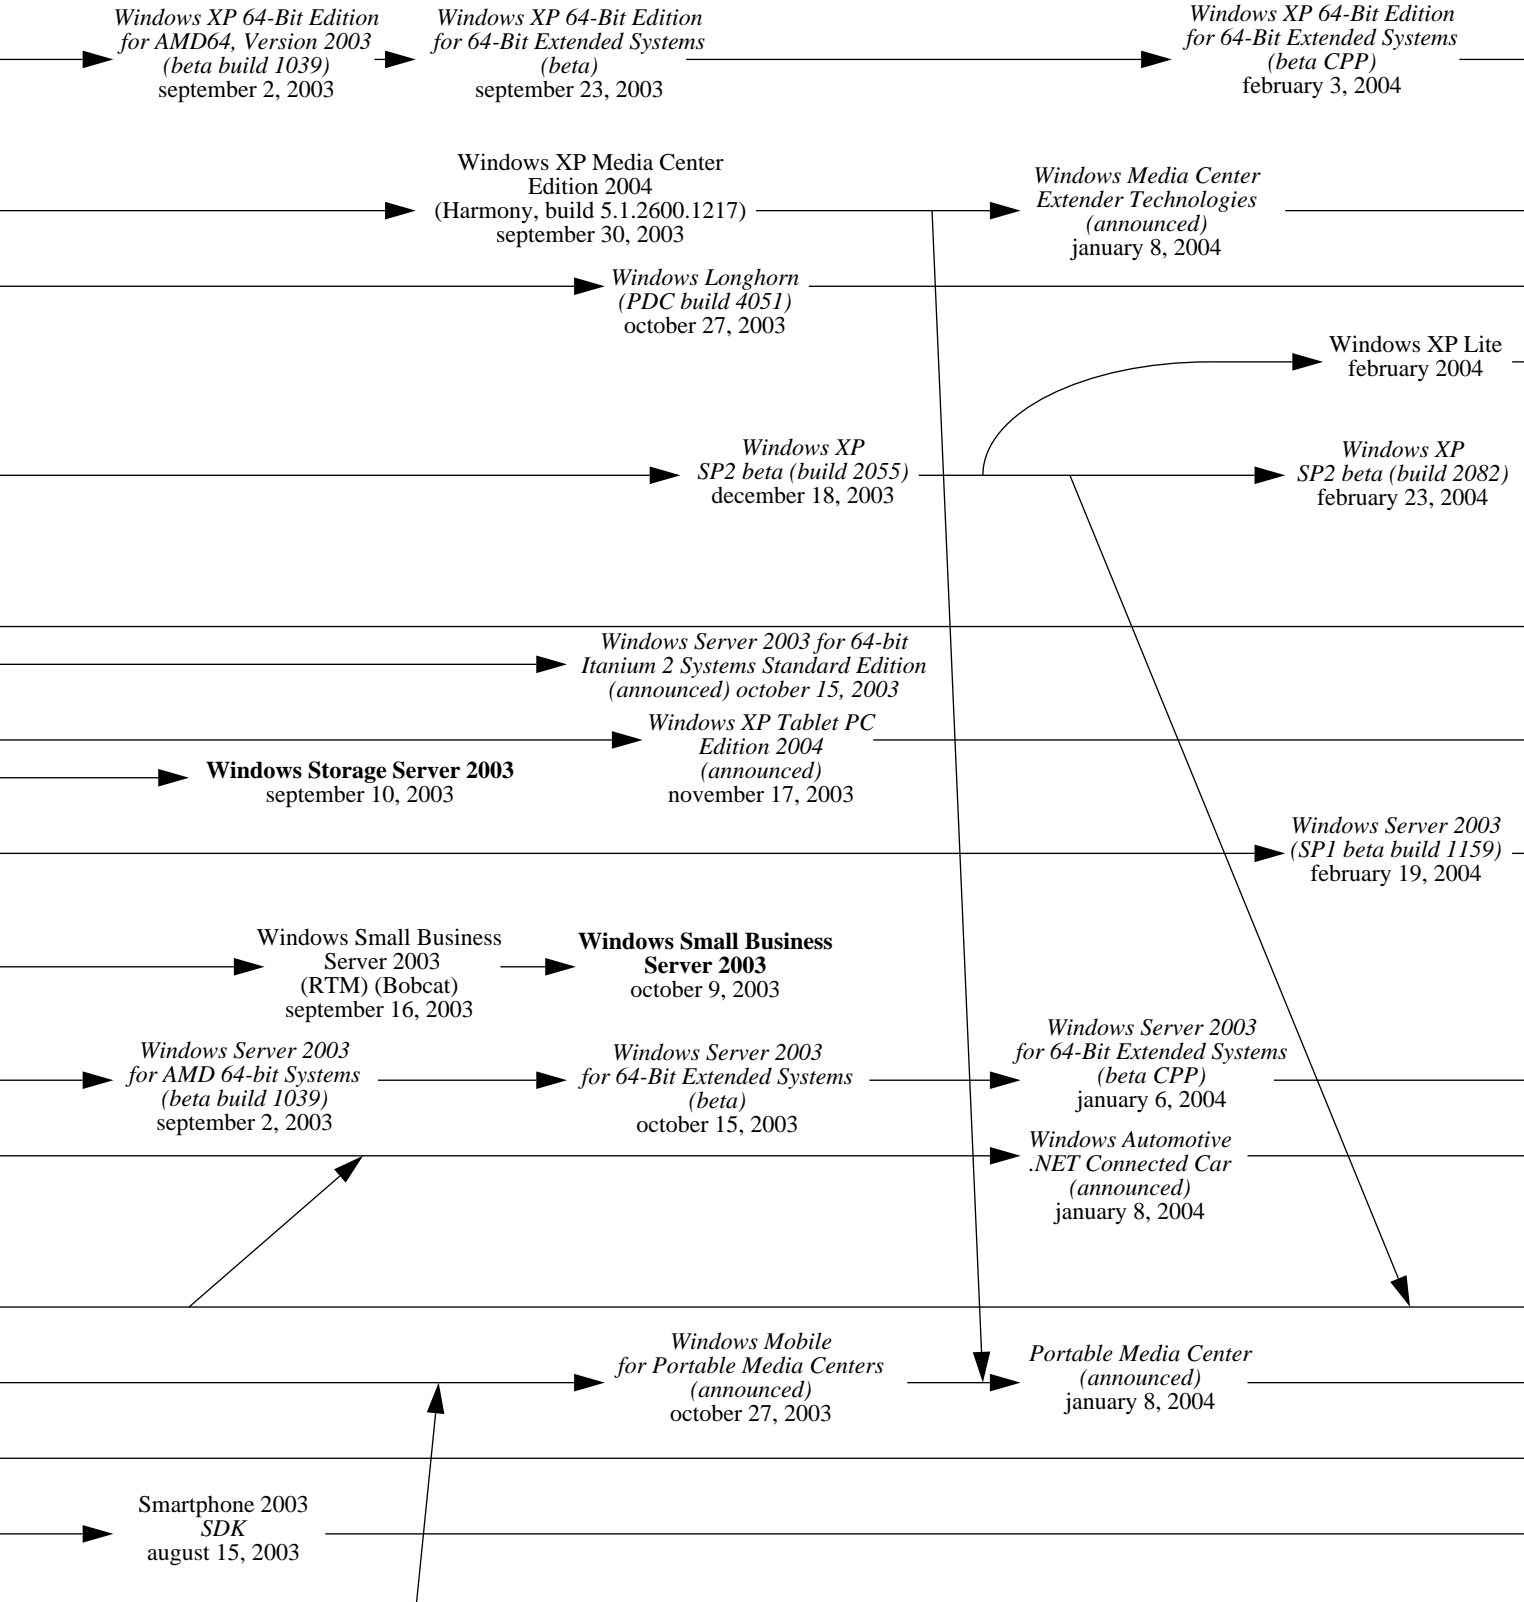

ReactOS 0.2.0
january 25, 2004