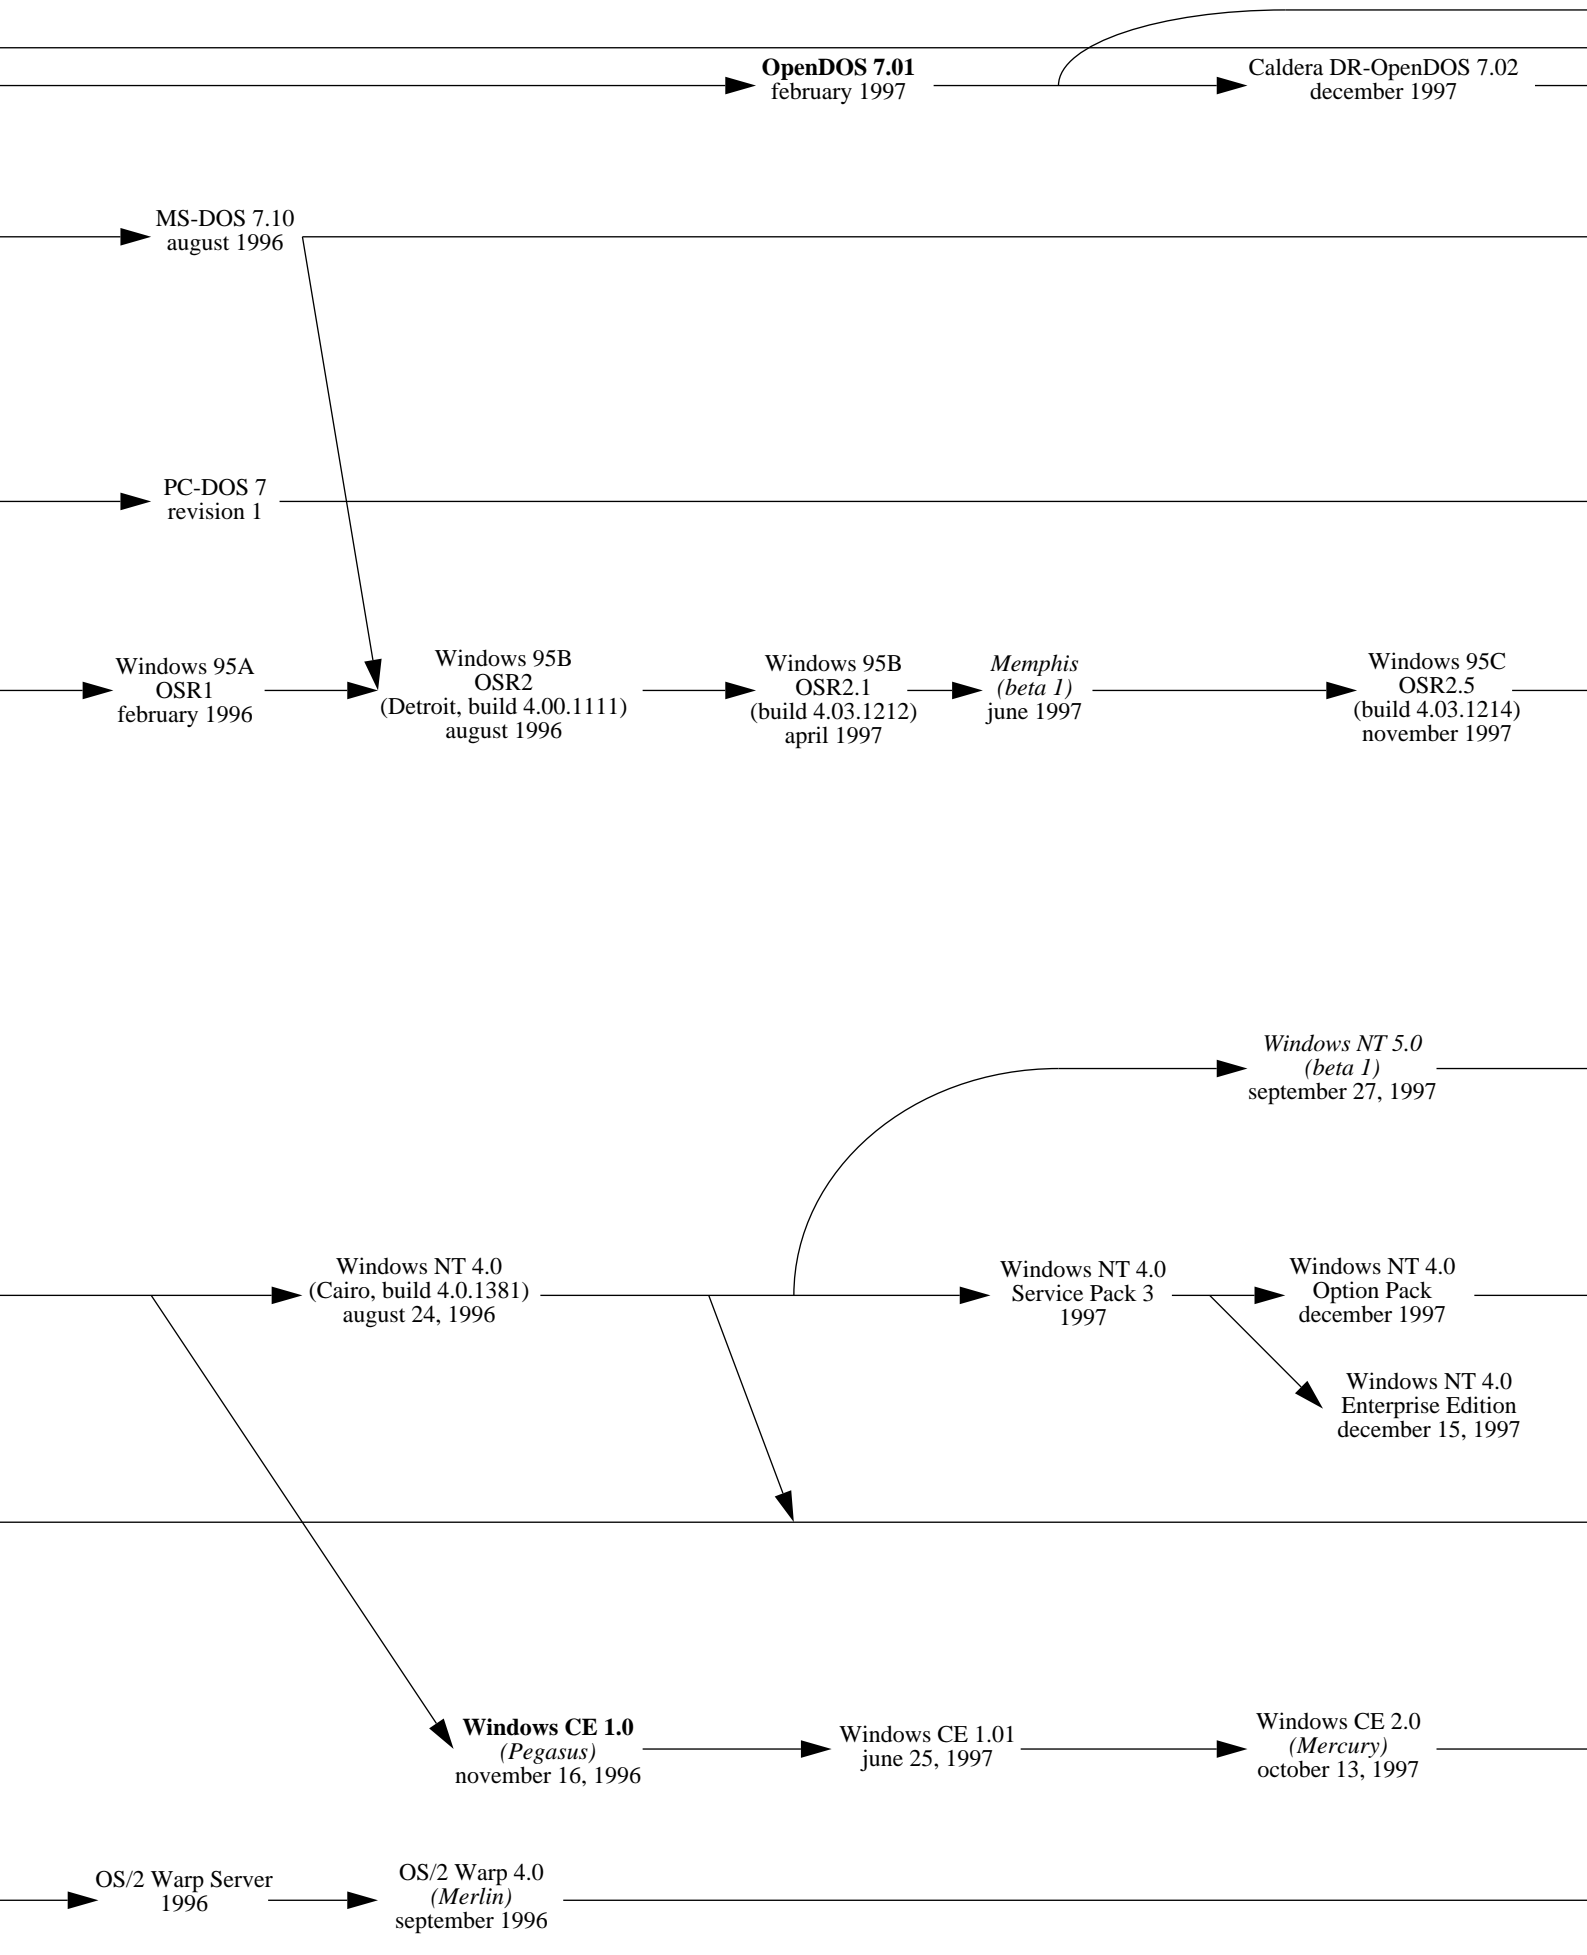

DR-DOS 6.0
september 1991

MS-DOS 5.0
june 1991

Windows 3.0
may 22, 1990

Windows 3.0
(+ Multimedia Extensions)
october 20, 1991

Windows NT (announced)
october 1991

OS/2 1.3
(Cutter)
december 1990

1992

1993

1994

1995

FreeDOS
june 29, 1994

1996

1997

1998

1999

2000