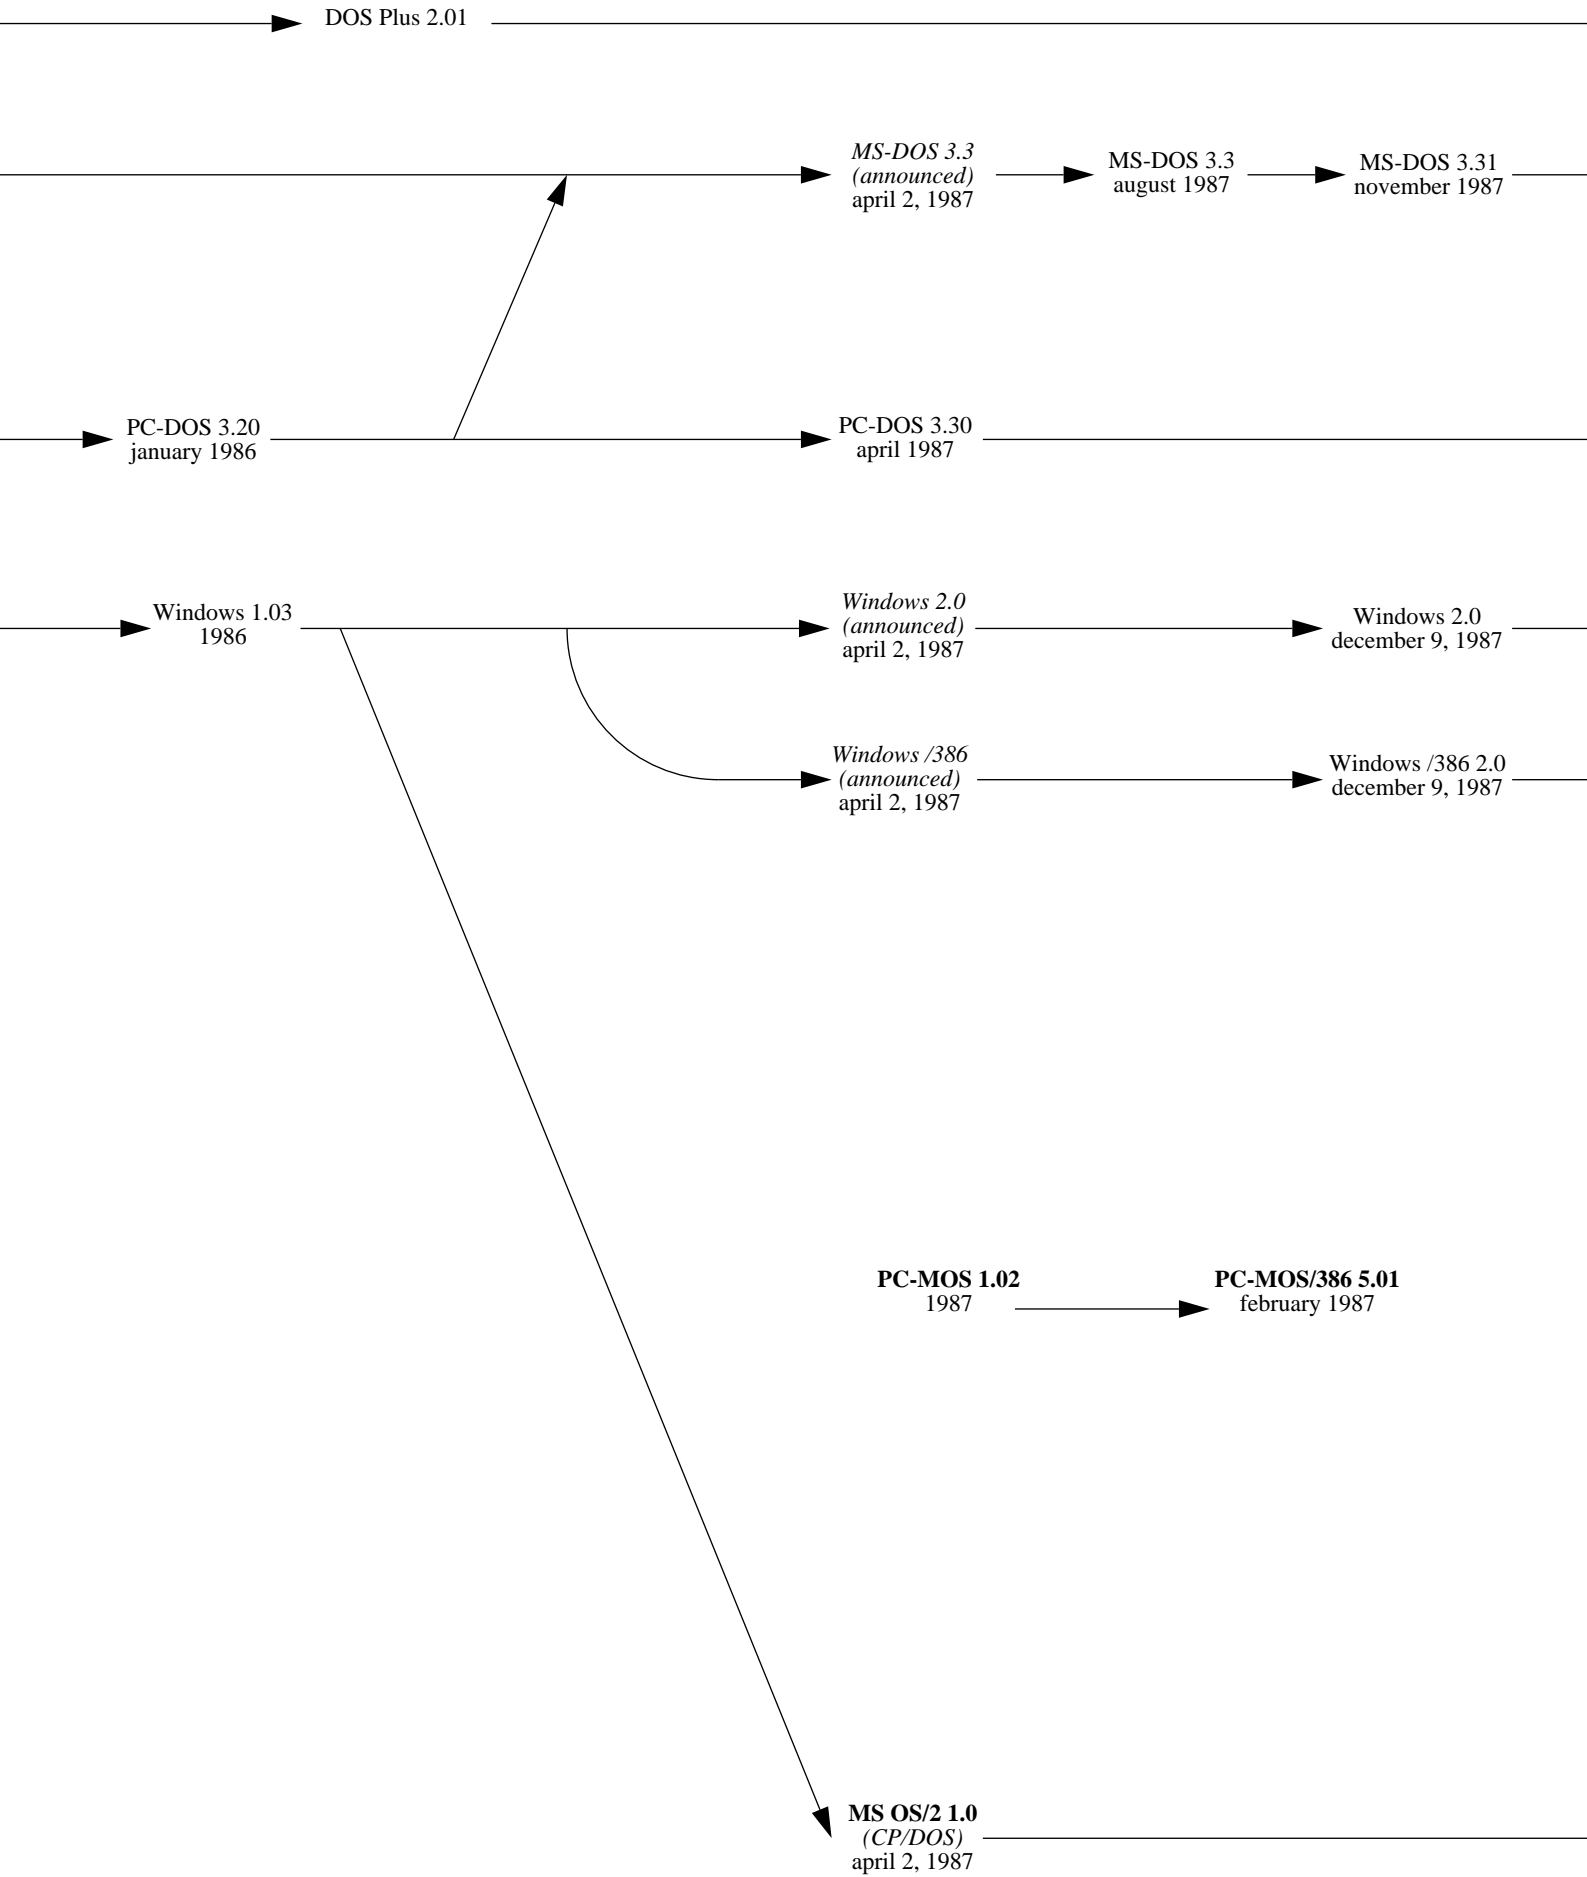

DOS Plus 1.0
1985

1986

1987

1988

1989

1990

1991

DR-DOS 5.0
may 1990

DR-DOS 6.0
september 1991

MS-DOS 5.0
june 1991

Windows 3.0
may 22, 1990

Windows 3.0
(+ Multimedia Extensions)
october 20, 1991

Windows NT (announced)
october 1991

OS/2 1.3
(Cutter)
december 1990

1992

1993