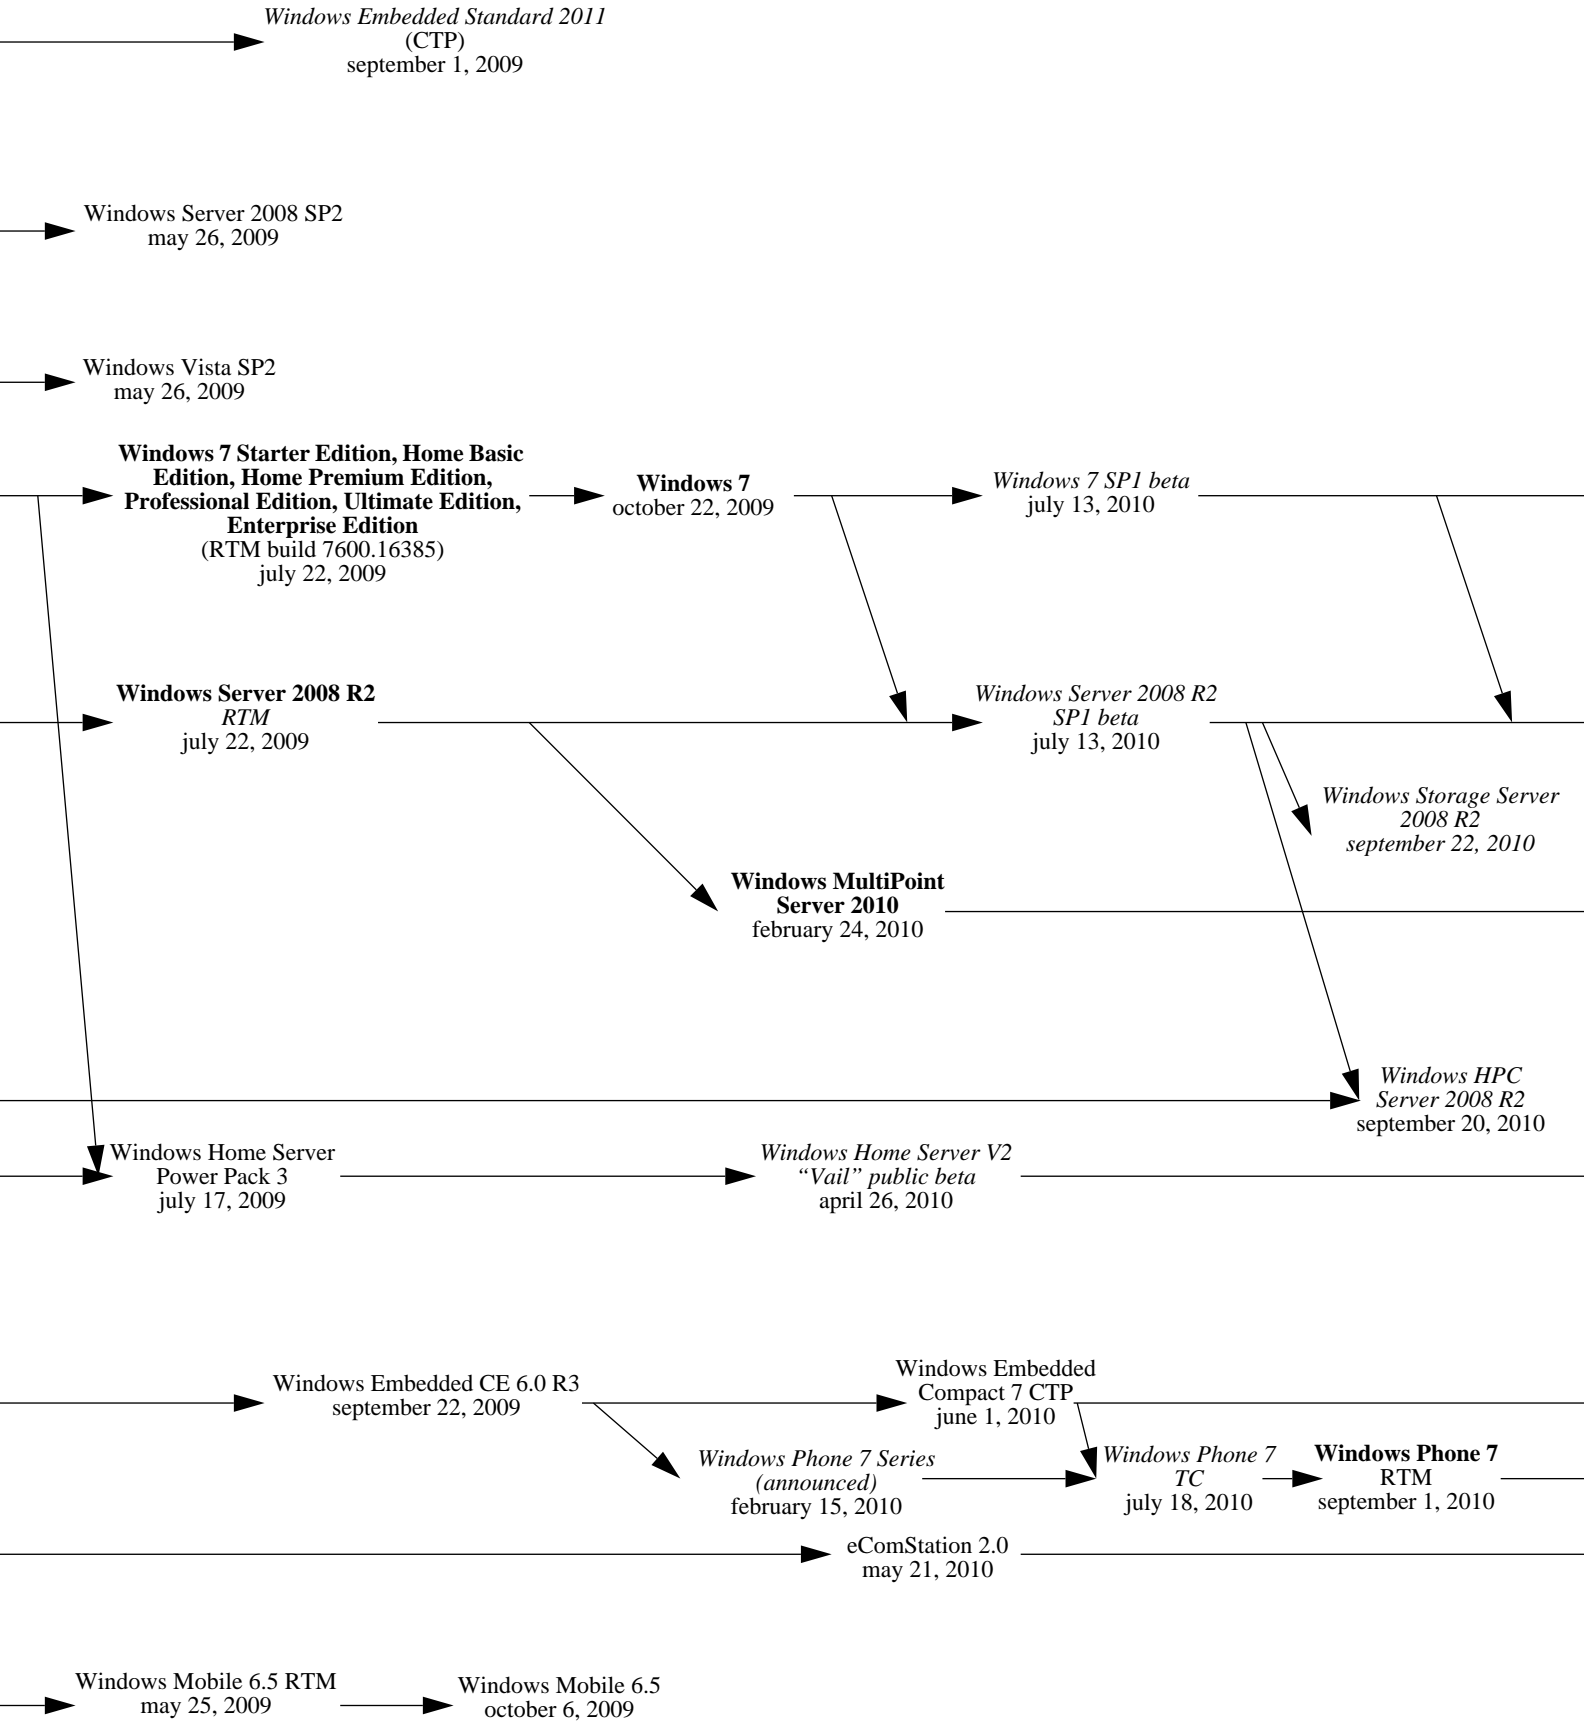

Windows Mobile 6.0 beta
august 2006

2007

2009

2010

2011

Enhanced DR-DOS 7.01.08
july 21, 2011

FreeDOS 1.1
january 2, 2012

2014