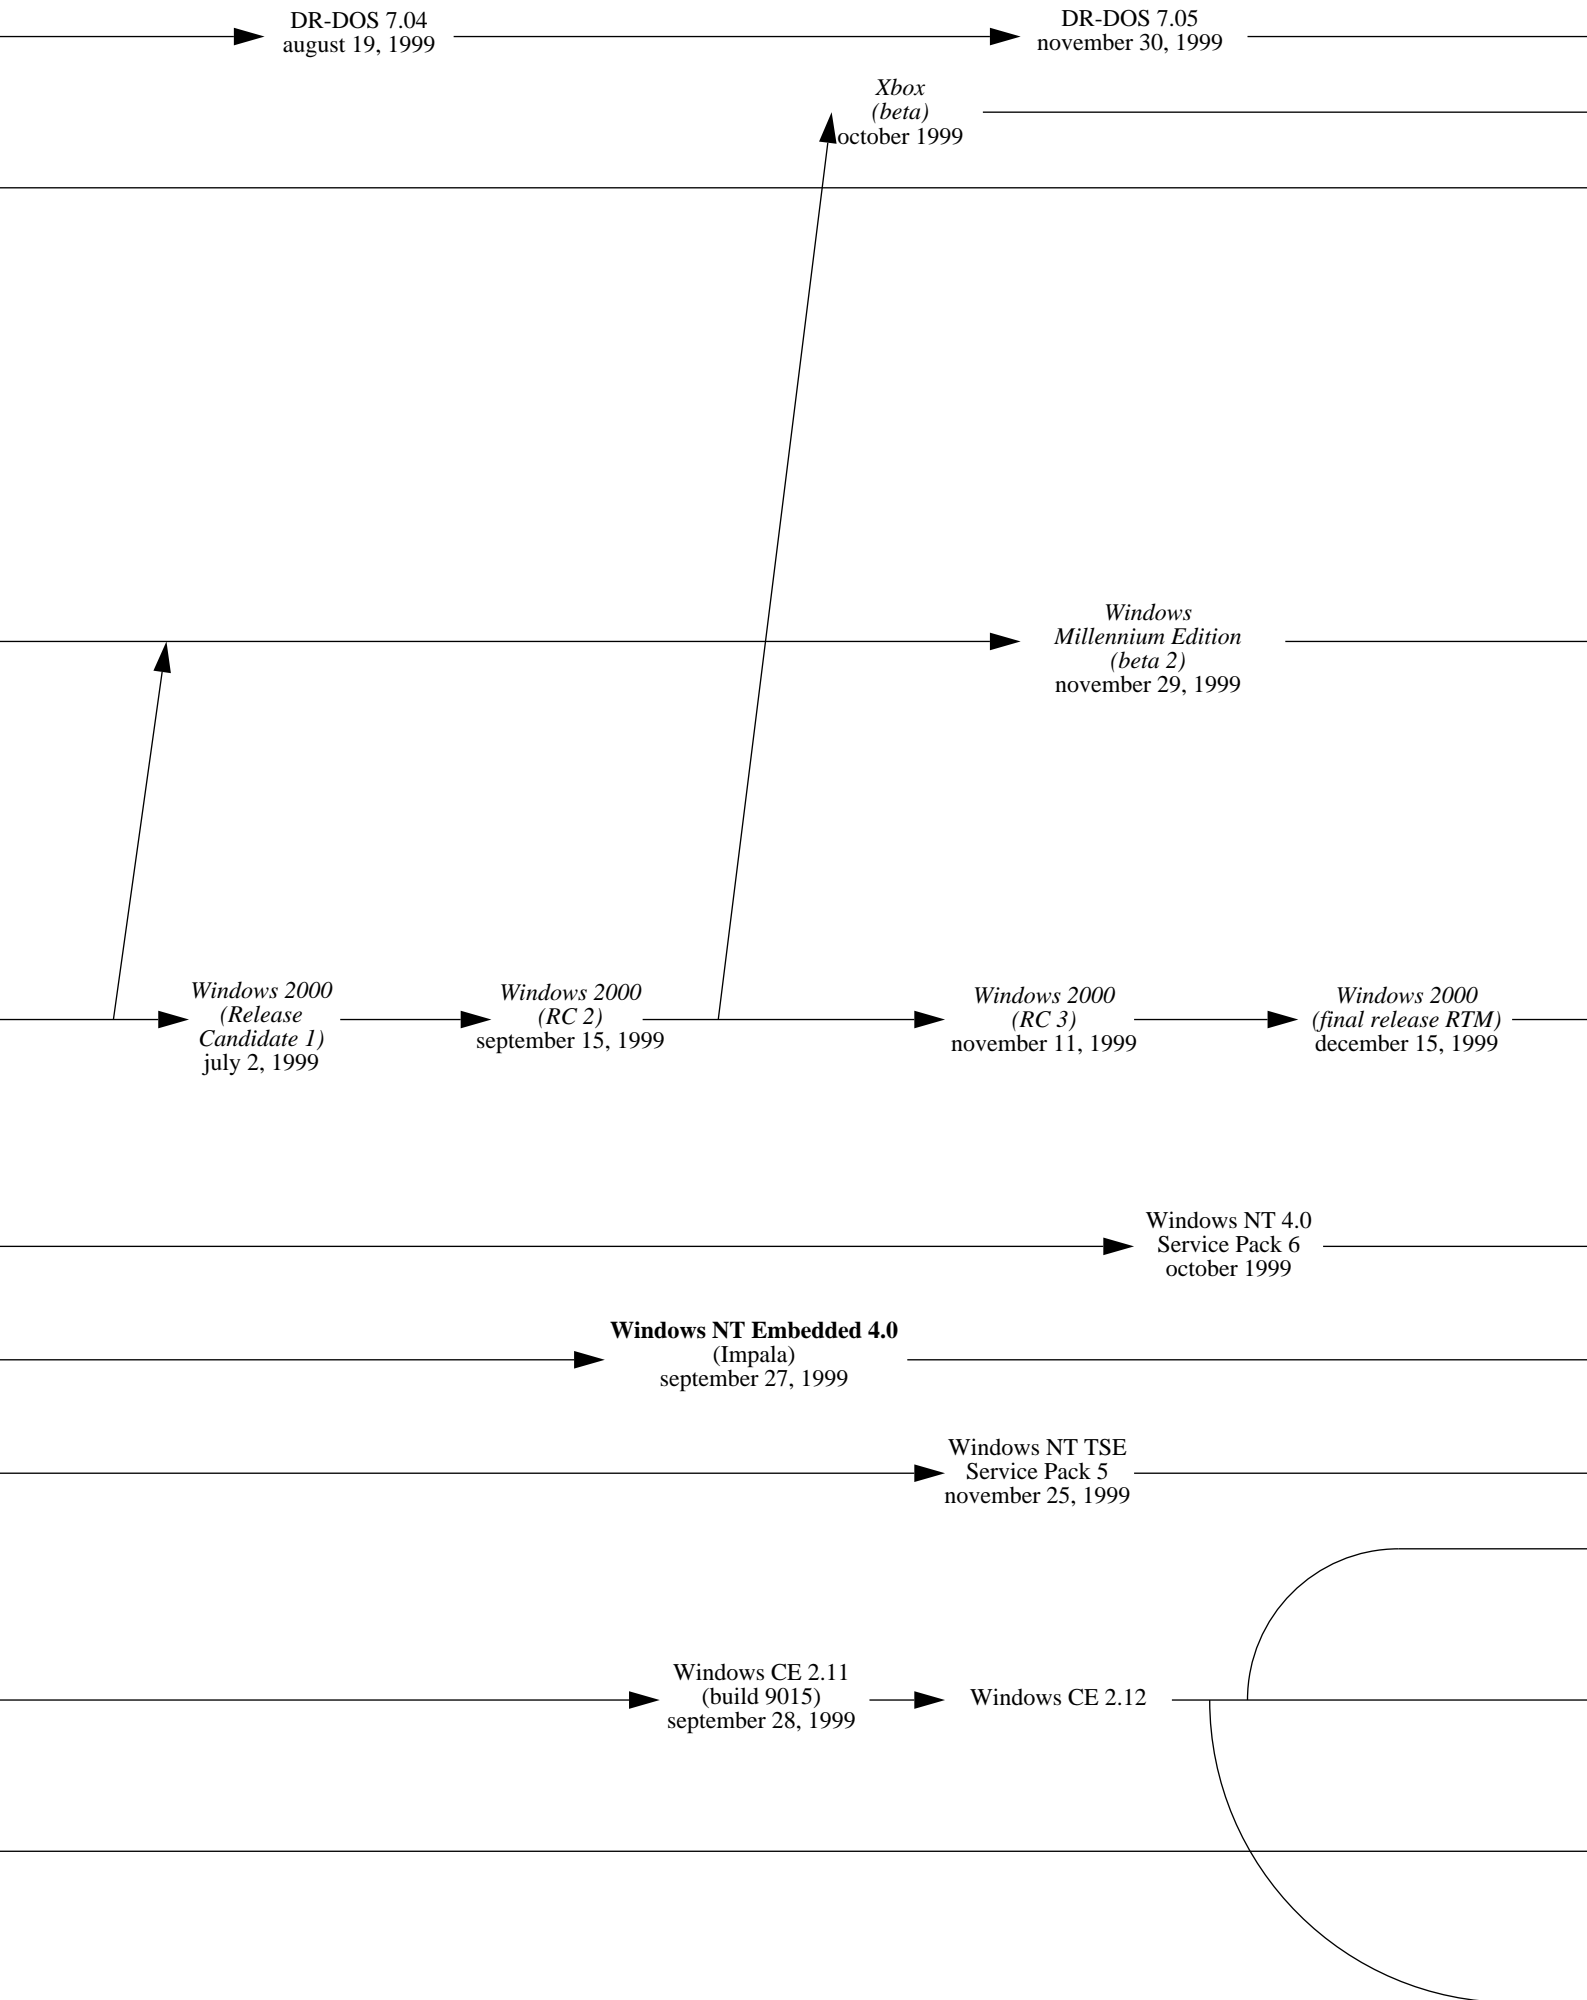

DR-DOS 6.0
september 1991

MS-DOS 5.0
june 1991

Windows 3.0
may 22, 1990

Windows 3.0
(+ Multimedia Extensions)
october 20, 1991

Windows NT (announced)
october 1991

OS/2 1.3
(Cutter)
december 1990

1992

1993

1994

1995

FreeDOS
june 29, 1994

1996

1997

1998

1999

2000