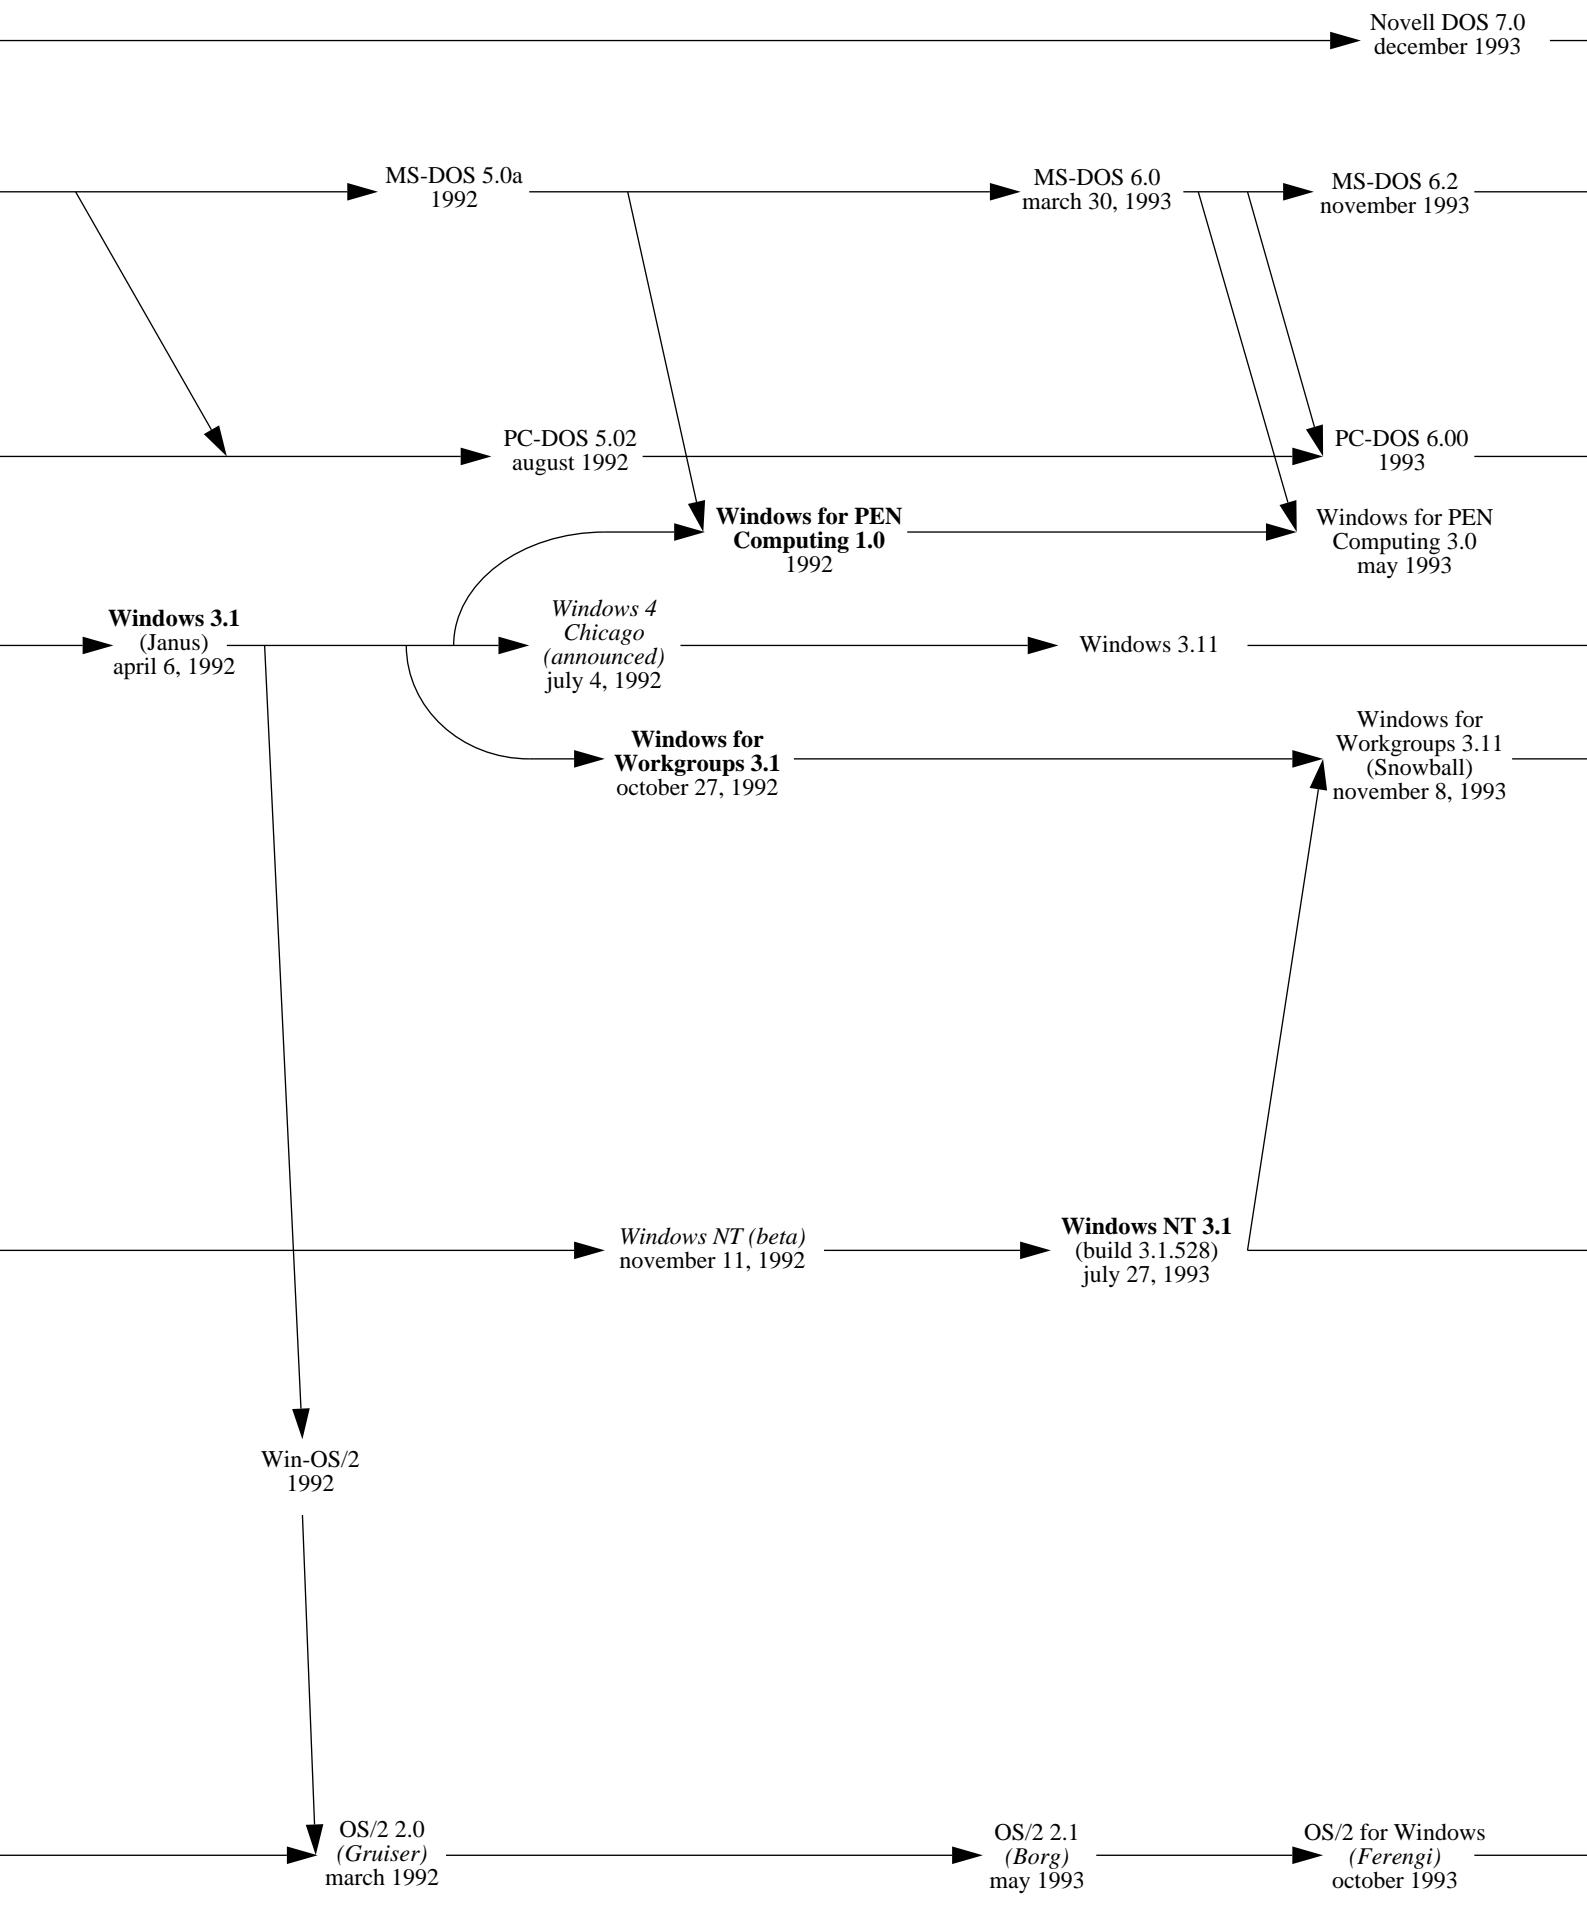

DOS Plus 1.0
1985

1986

1987

1988

1989

1990

1991

DR-DOS 5.0
may 1990

DR-DOS 6.0
september 1991

MS-DOS 5.0
june 1991

Windows 3.0
may 22, 1990

Windows 3.0
(+ Multimedia Extensions)
october 20, 1991

Windows NT (announced)
october 1991

OS/2 1.3
(Cutter)
december 1990

1992

1993

1994

1995

FreeDOS
june 29, 1994

1996

1997

1998

1999

2000