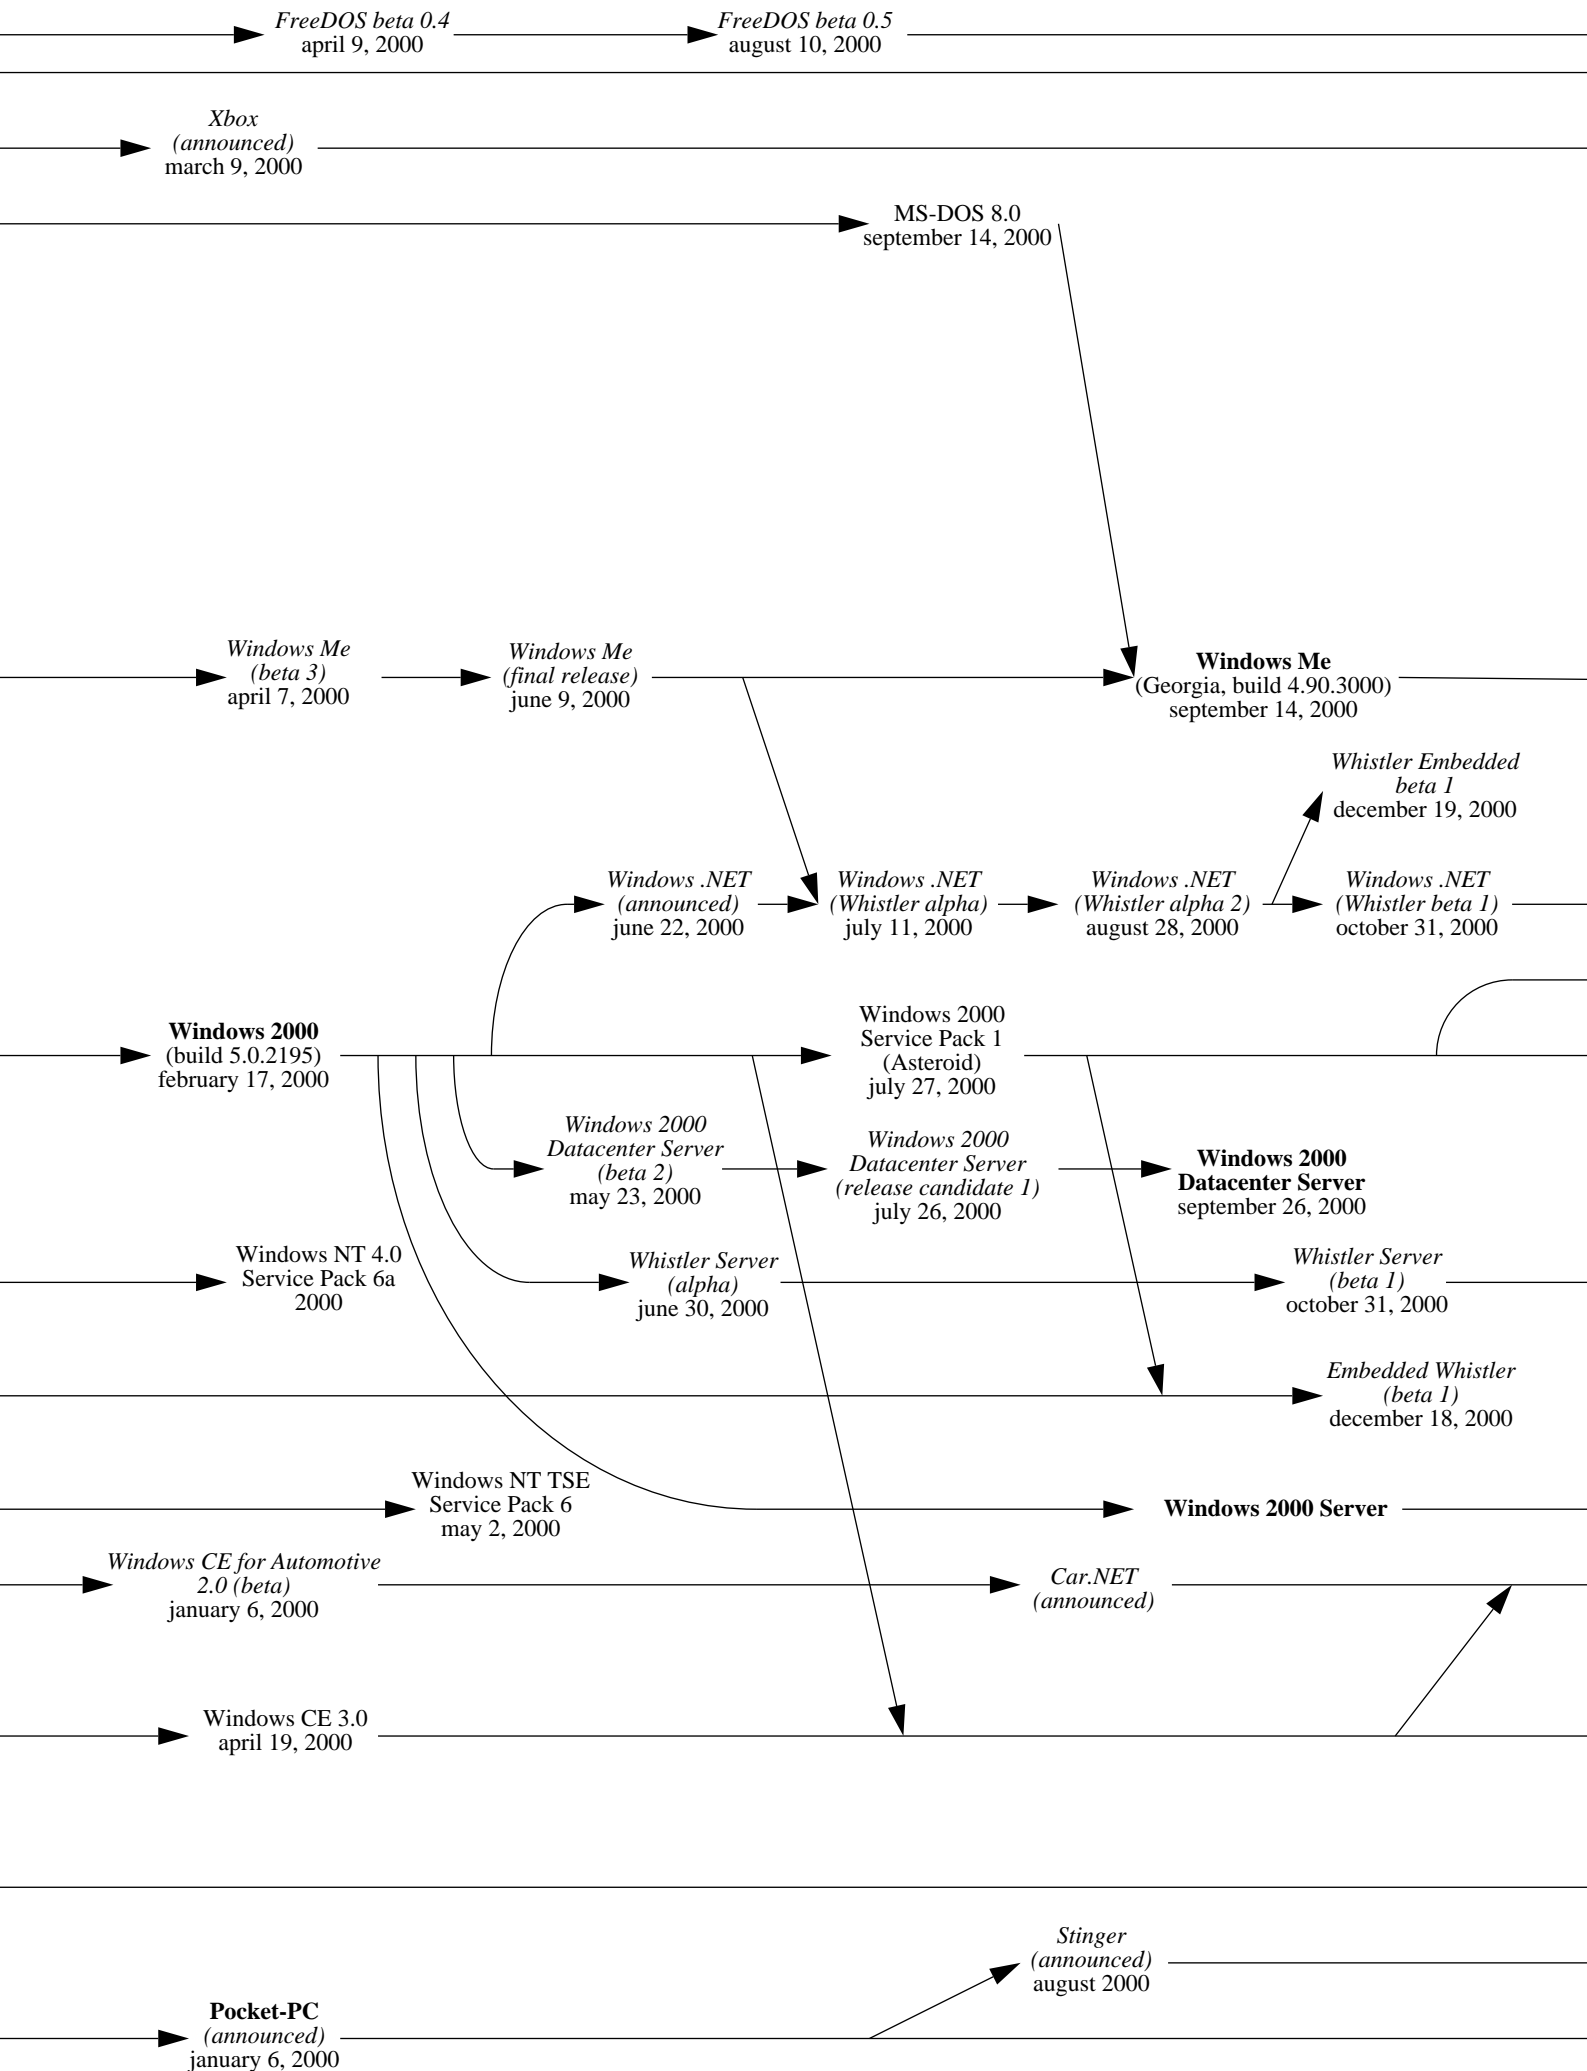

DR-DOS 6.0
september 1991

MS-DOS 5.0
june 1991

Windows 3.0
may 22, 1990

Windows 3.0
(+ Multimedia Extensions)
october 20, 1991

Windows NT (announced)
october 1991

OS/2 1.3
(Cutter)
december 1990

1992

1993

1994

1995

FreeDOS
june 29, 1994

1996

1997

1998

1999

2000