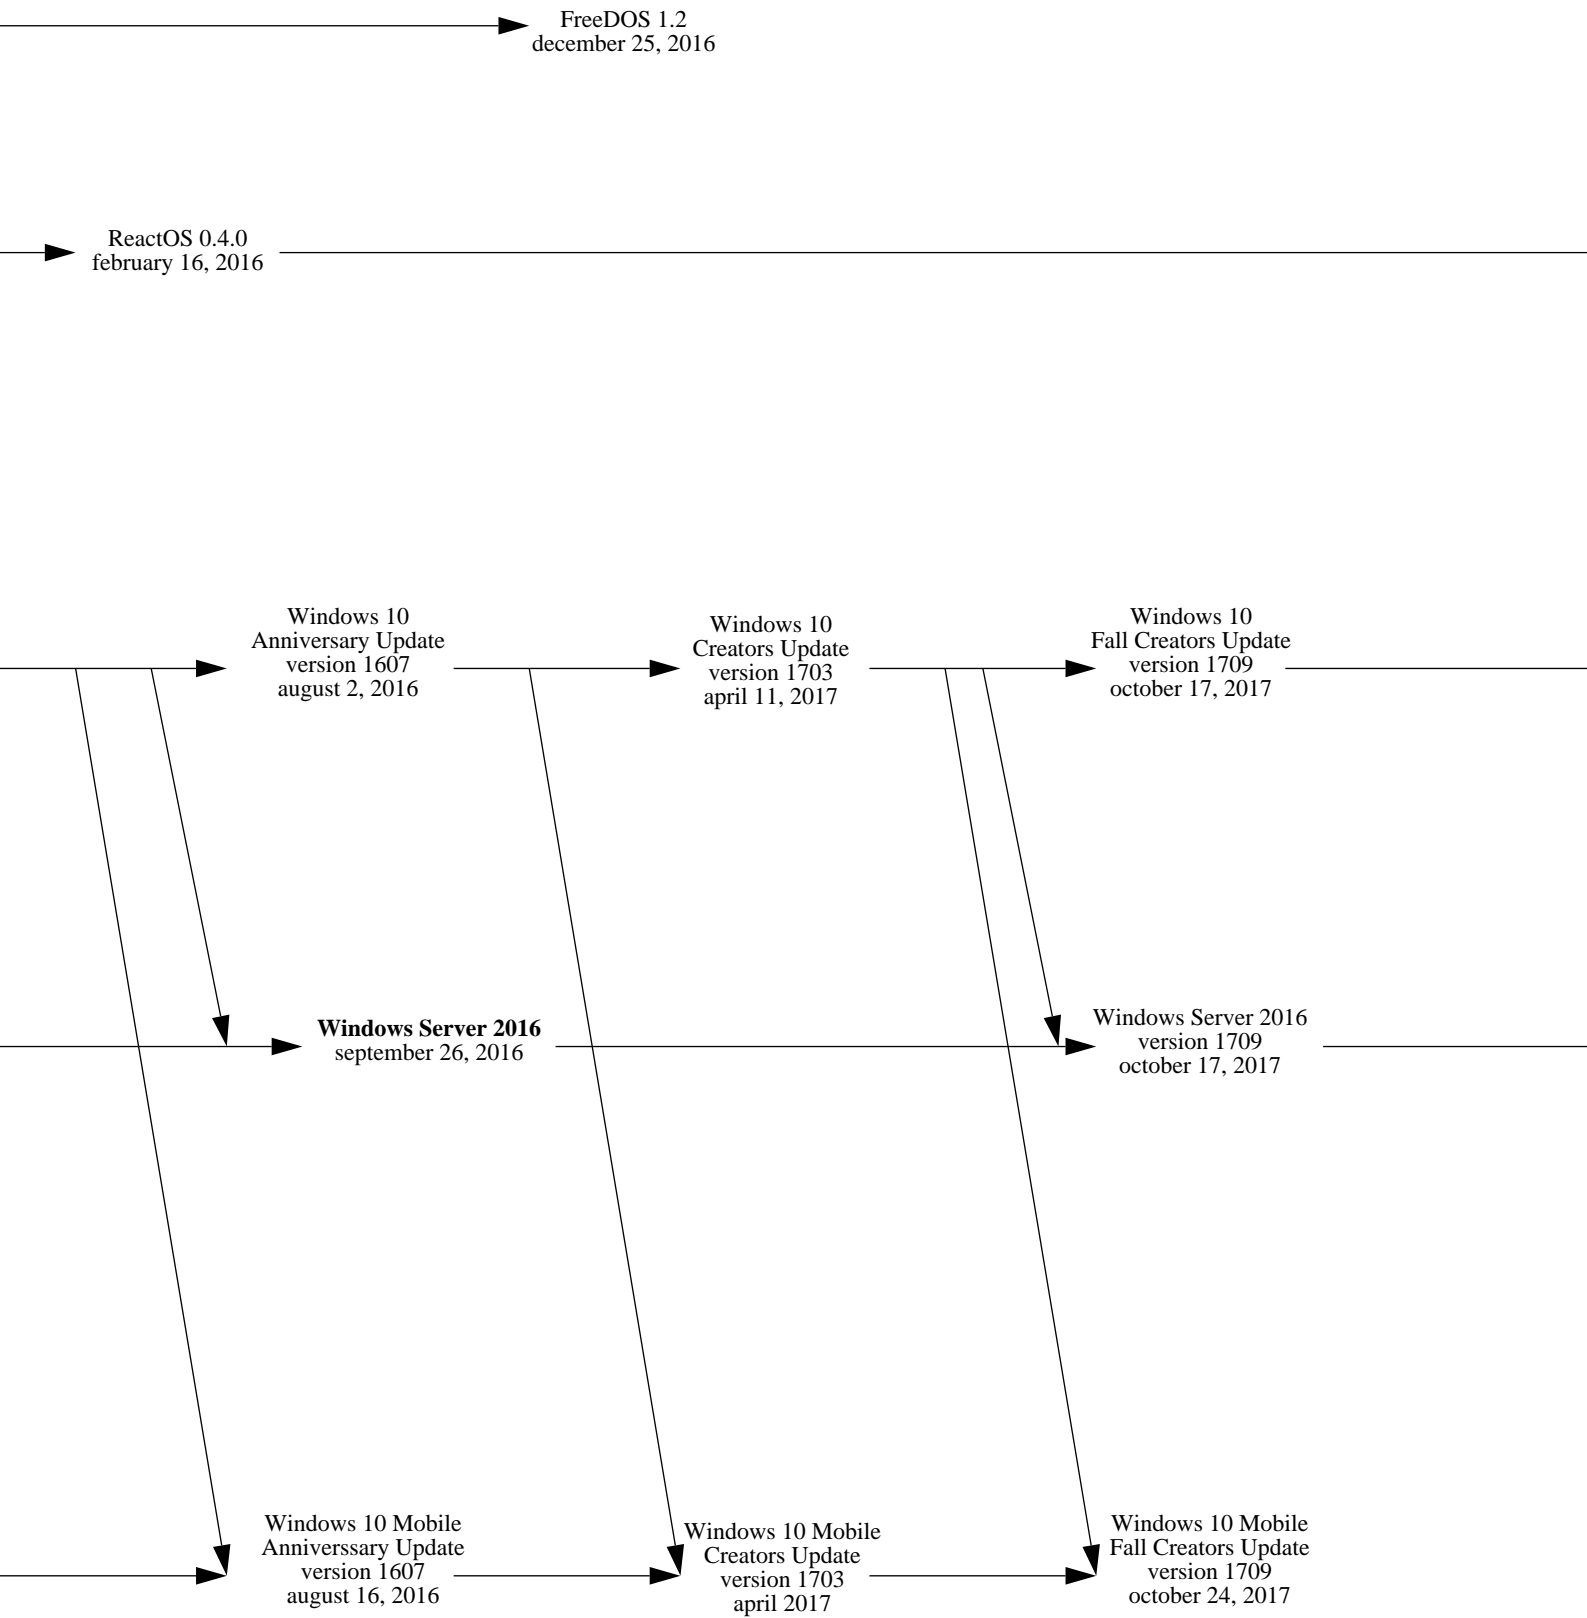

Windows 10 Mobile
Fall Creators Update
version 1709
october 24, 2017

2018

2019

2020

2021

2022

2023