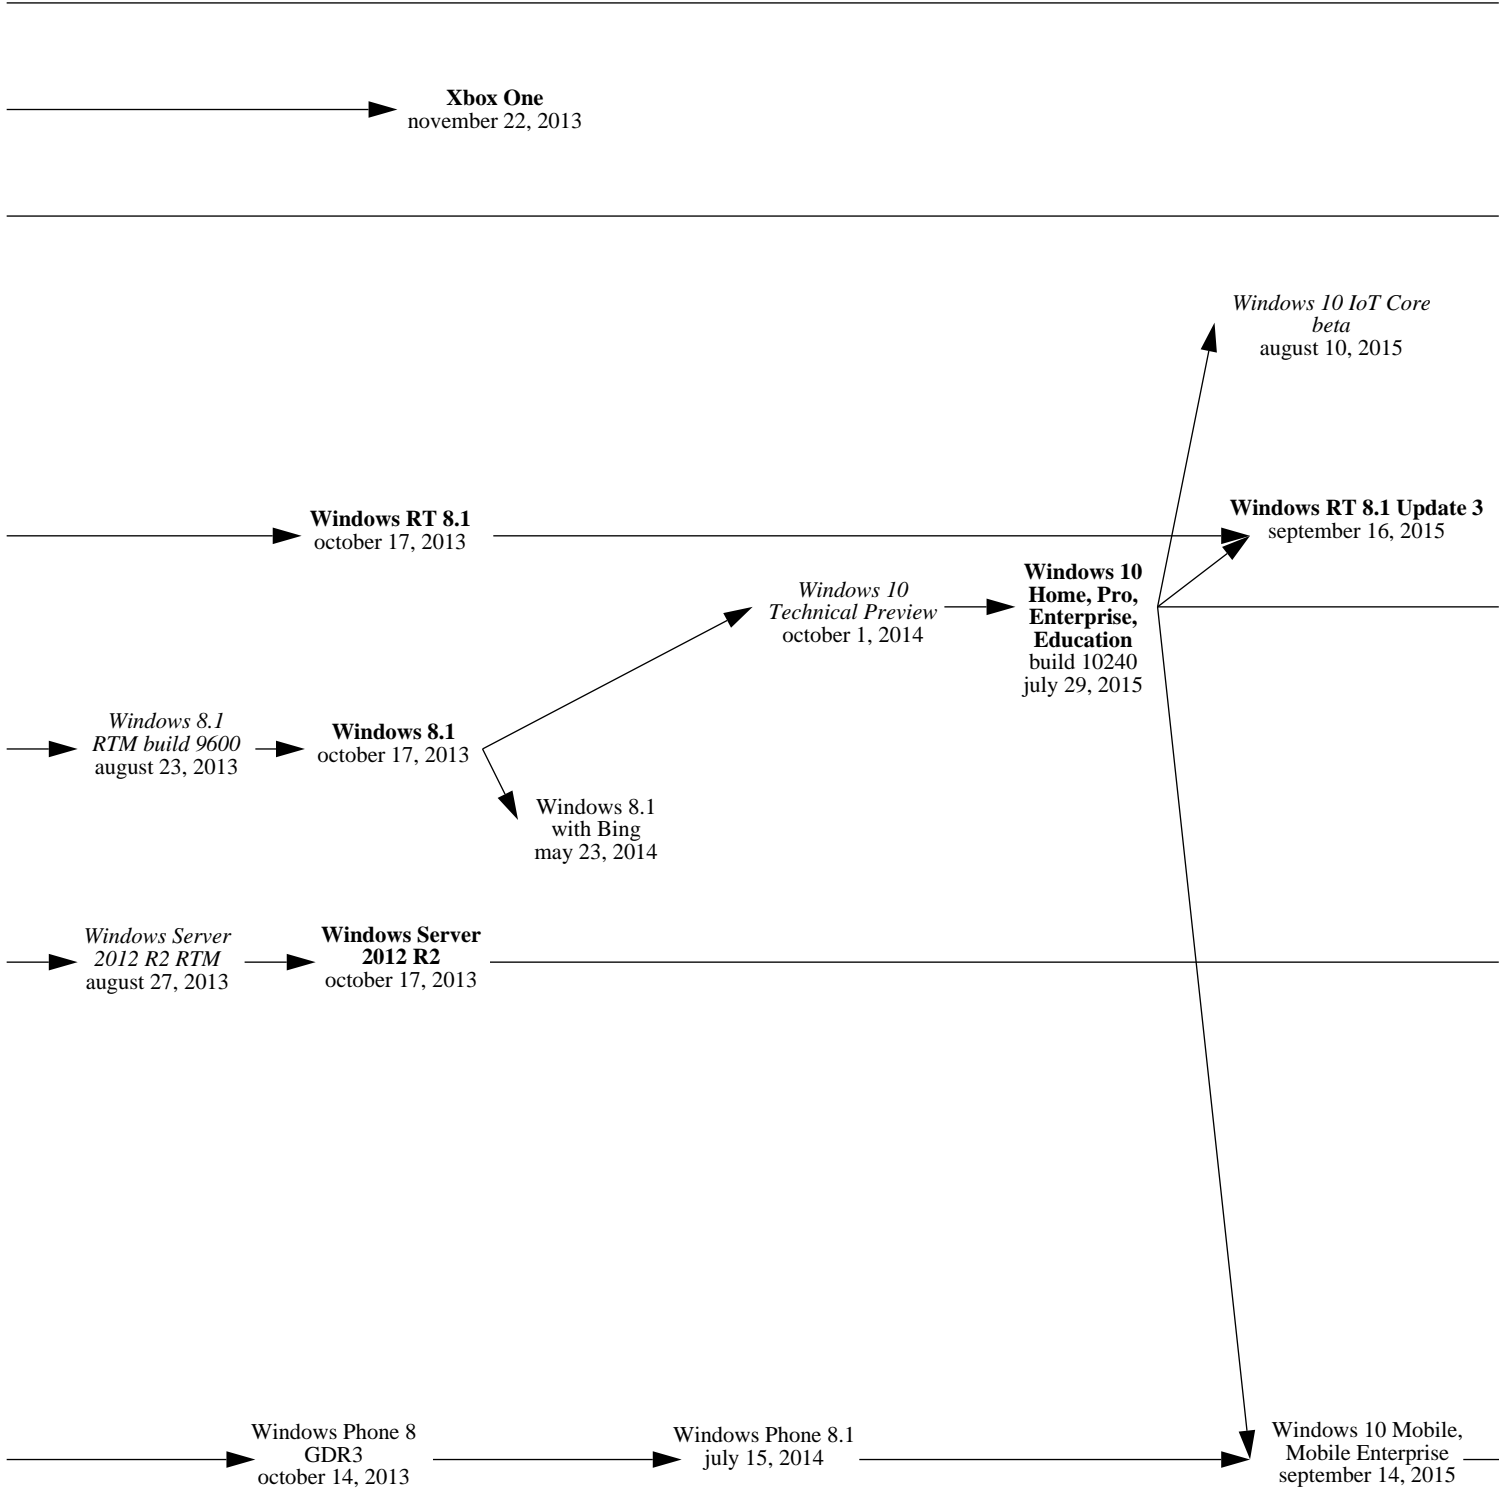

FreeDOS 1.1
january 2, 2012

2012

2013

2014

2015

2016

2017

FreeDOS 1.2
december 25, 2016