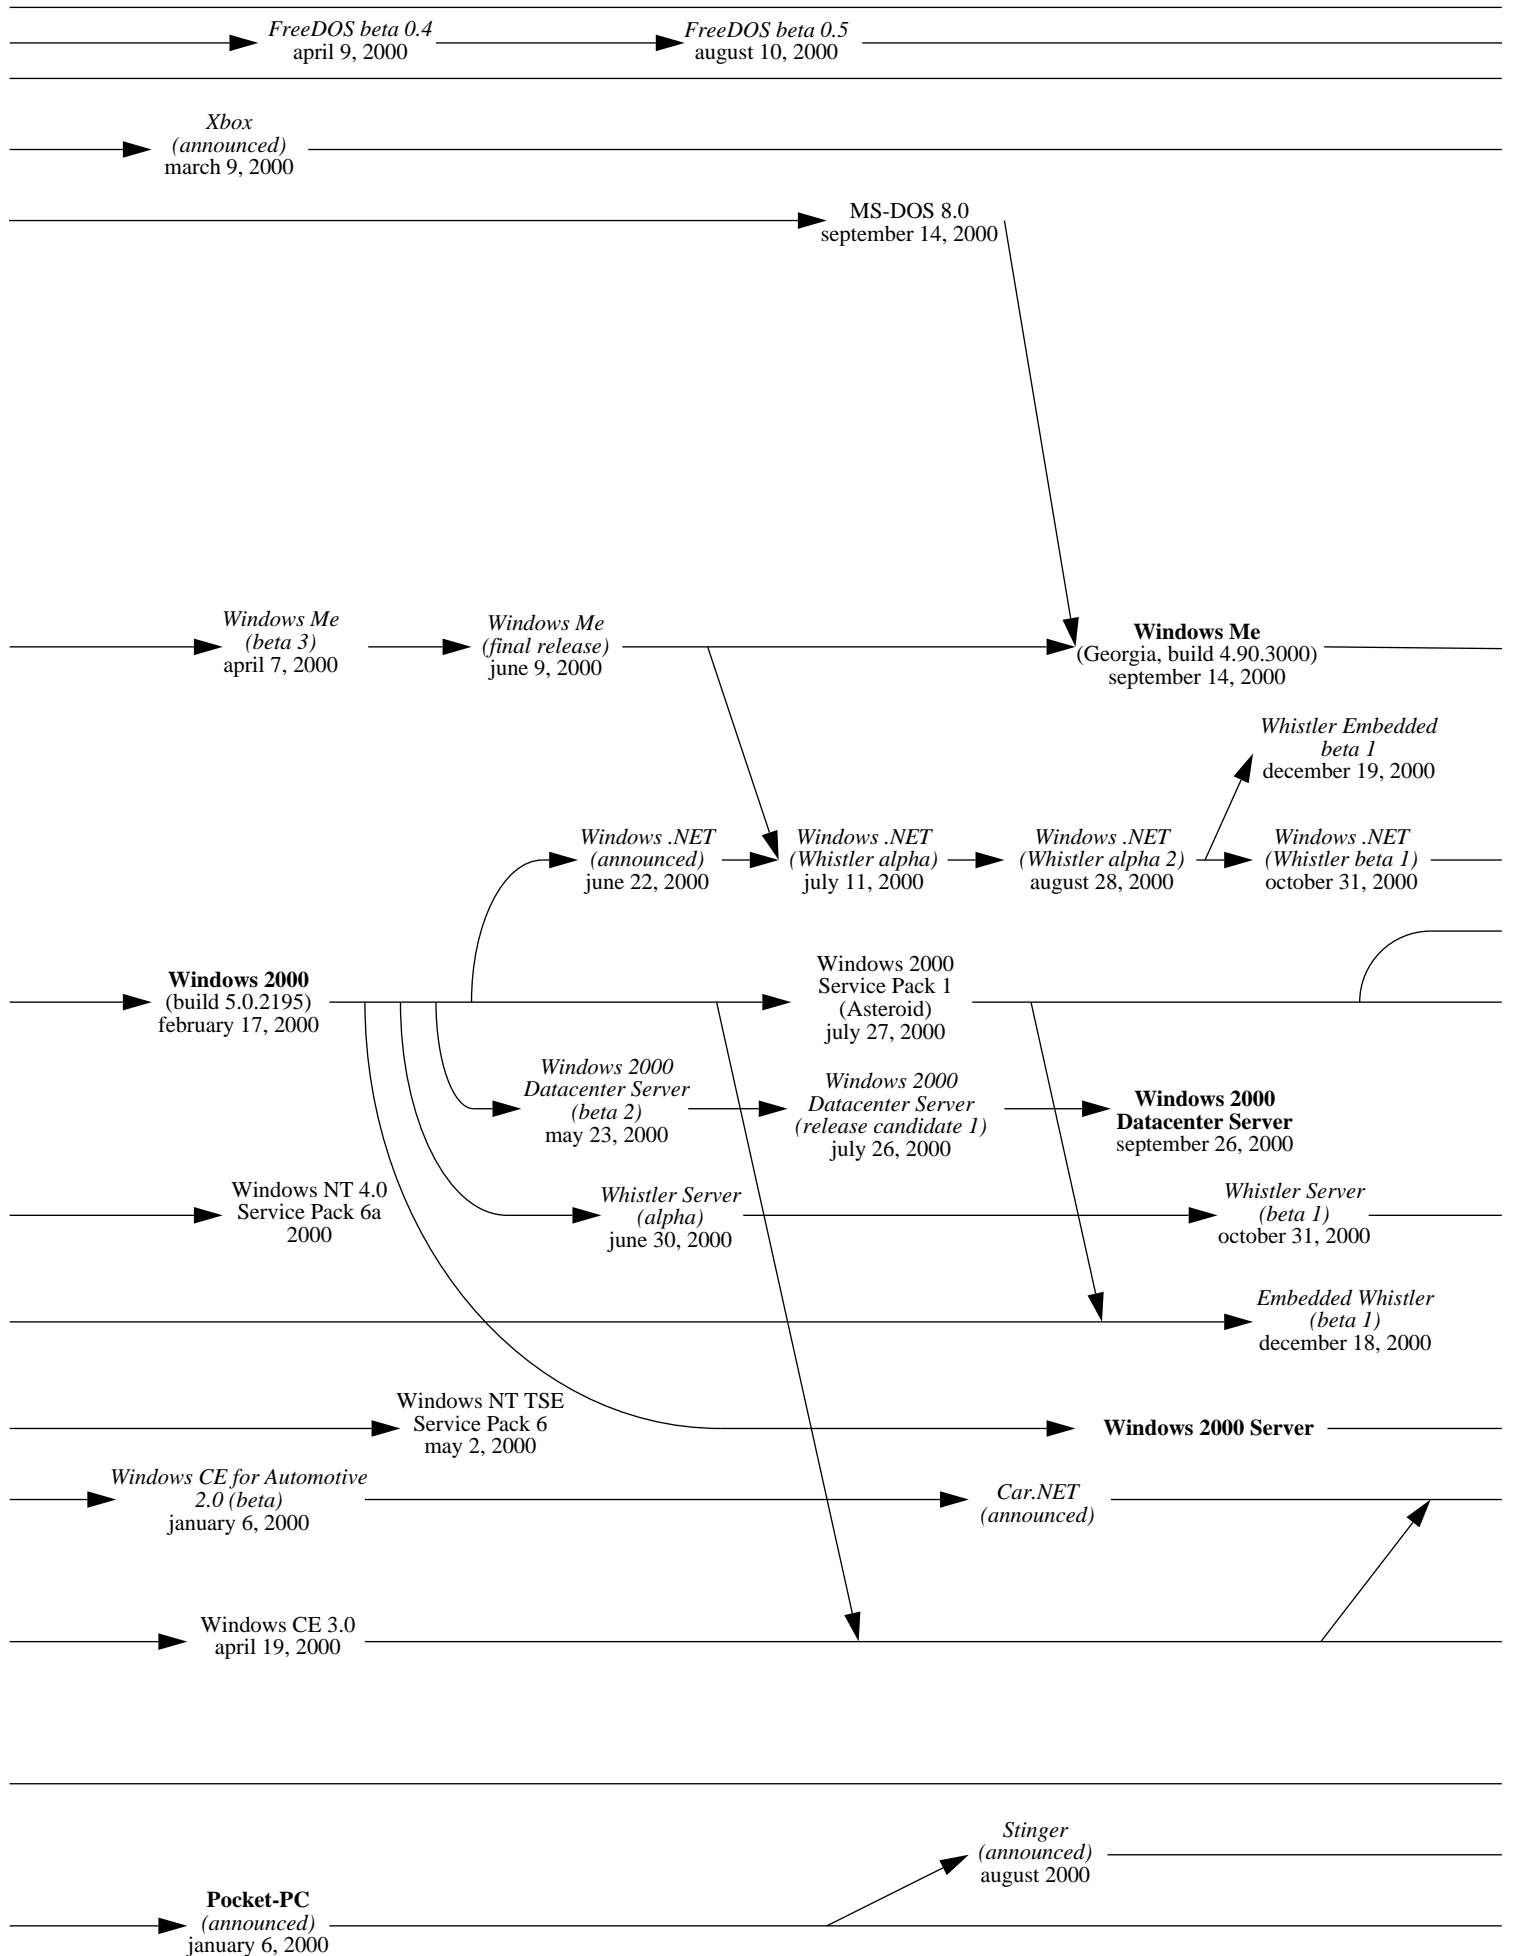

1990

1991

DR-DOS 5.0
may 1990

DR-DOS 6.0
september 1991

MS-DOS 5.0
june 1991

Windows 3.0
may 22, 1990

Windows 3.0
(+ Multimedia Extensions)
october 20, 1991

Windows NT (announced)
october 1991

OS/2 1.3
(Cutter)
december 1990

1992

1993

1994

1995

FreeDOS
june 29, 1994

1996

1997

1998

1999

2000

2001

2002

FreeDOS beta 0.8
april 7, 2002

DR-DOS/OpenDOS 7.01.01
july 2002

Xbox
november 15, 2001