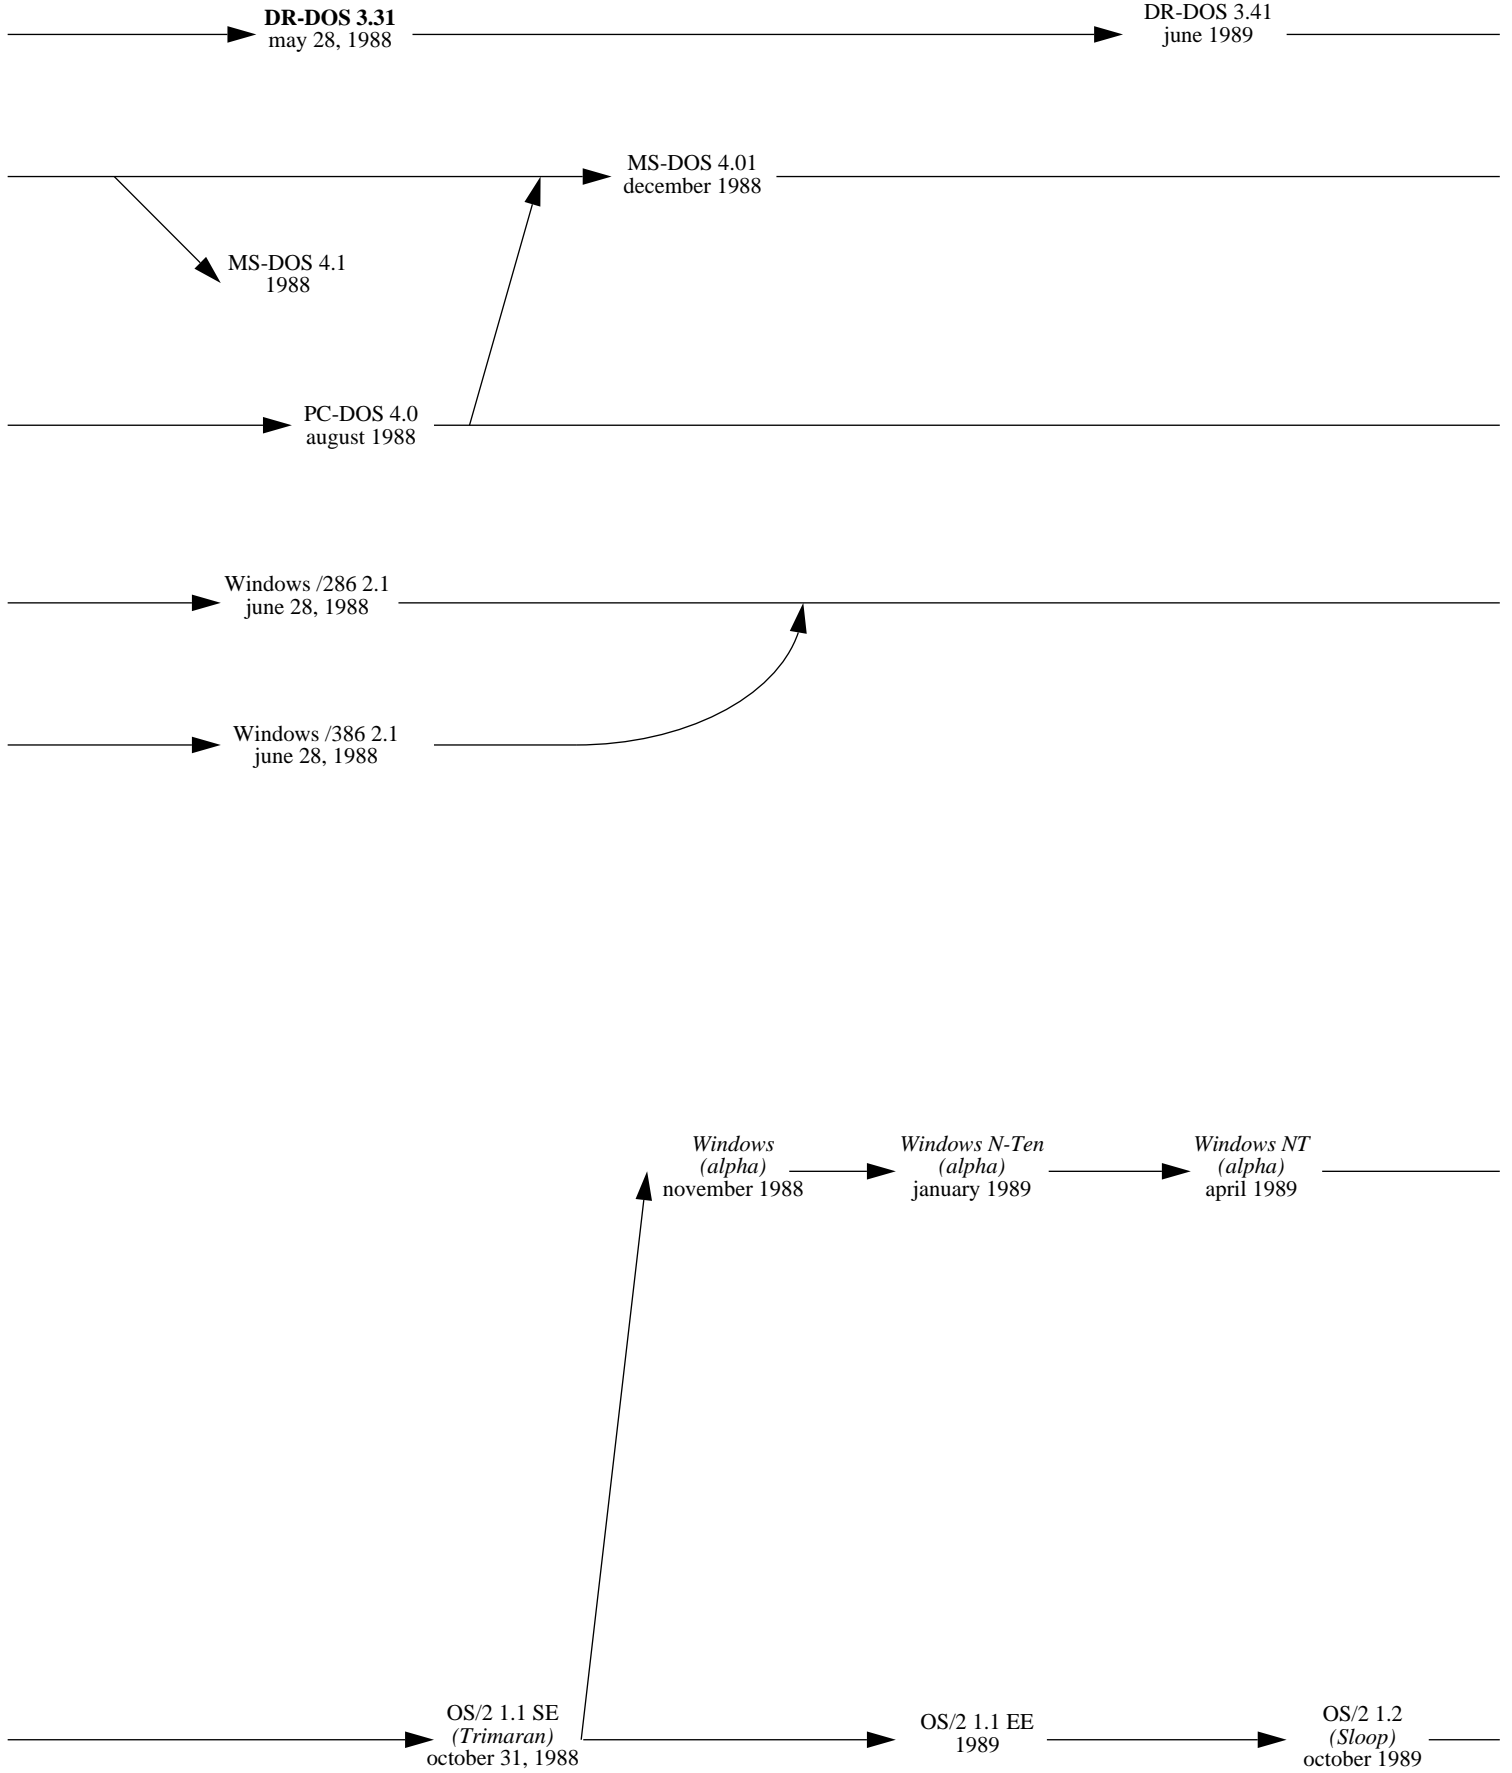

1990

1991

DR-DOS 5.0
may 1990

DR-DOS 6.0
september 1991

MS-DOS 5.0
june 1991

Windows 3.0
may 22, 1990

Windows 3.0
(+ Multimedia Extensions)
october 20, 1991

Windows NT (announced)
october 1991

OS/2 1.3
(Cutter)
december 1990

1992

1993

1994

1995

FreeDOS
june 29, 1994

1996

1997