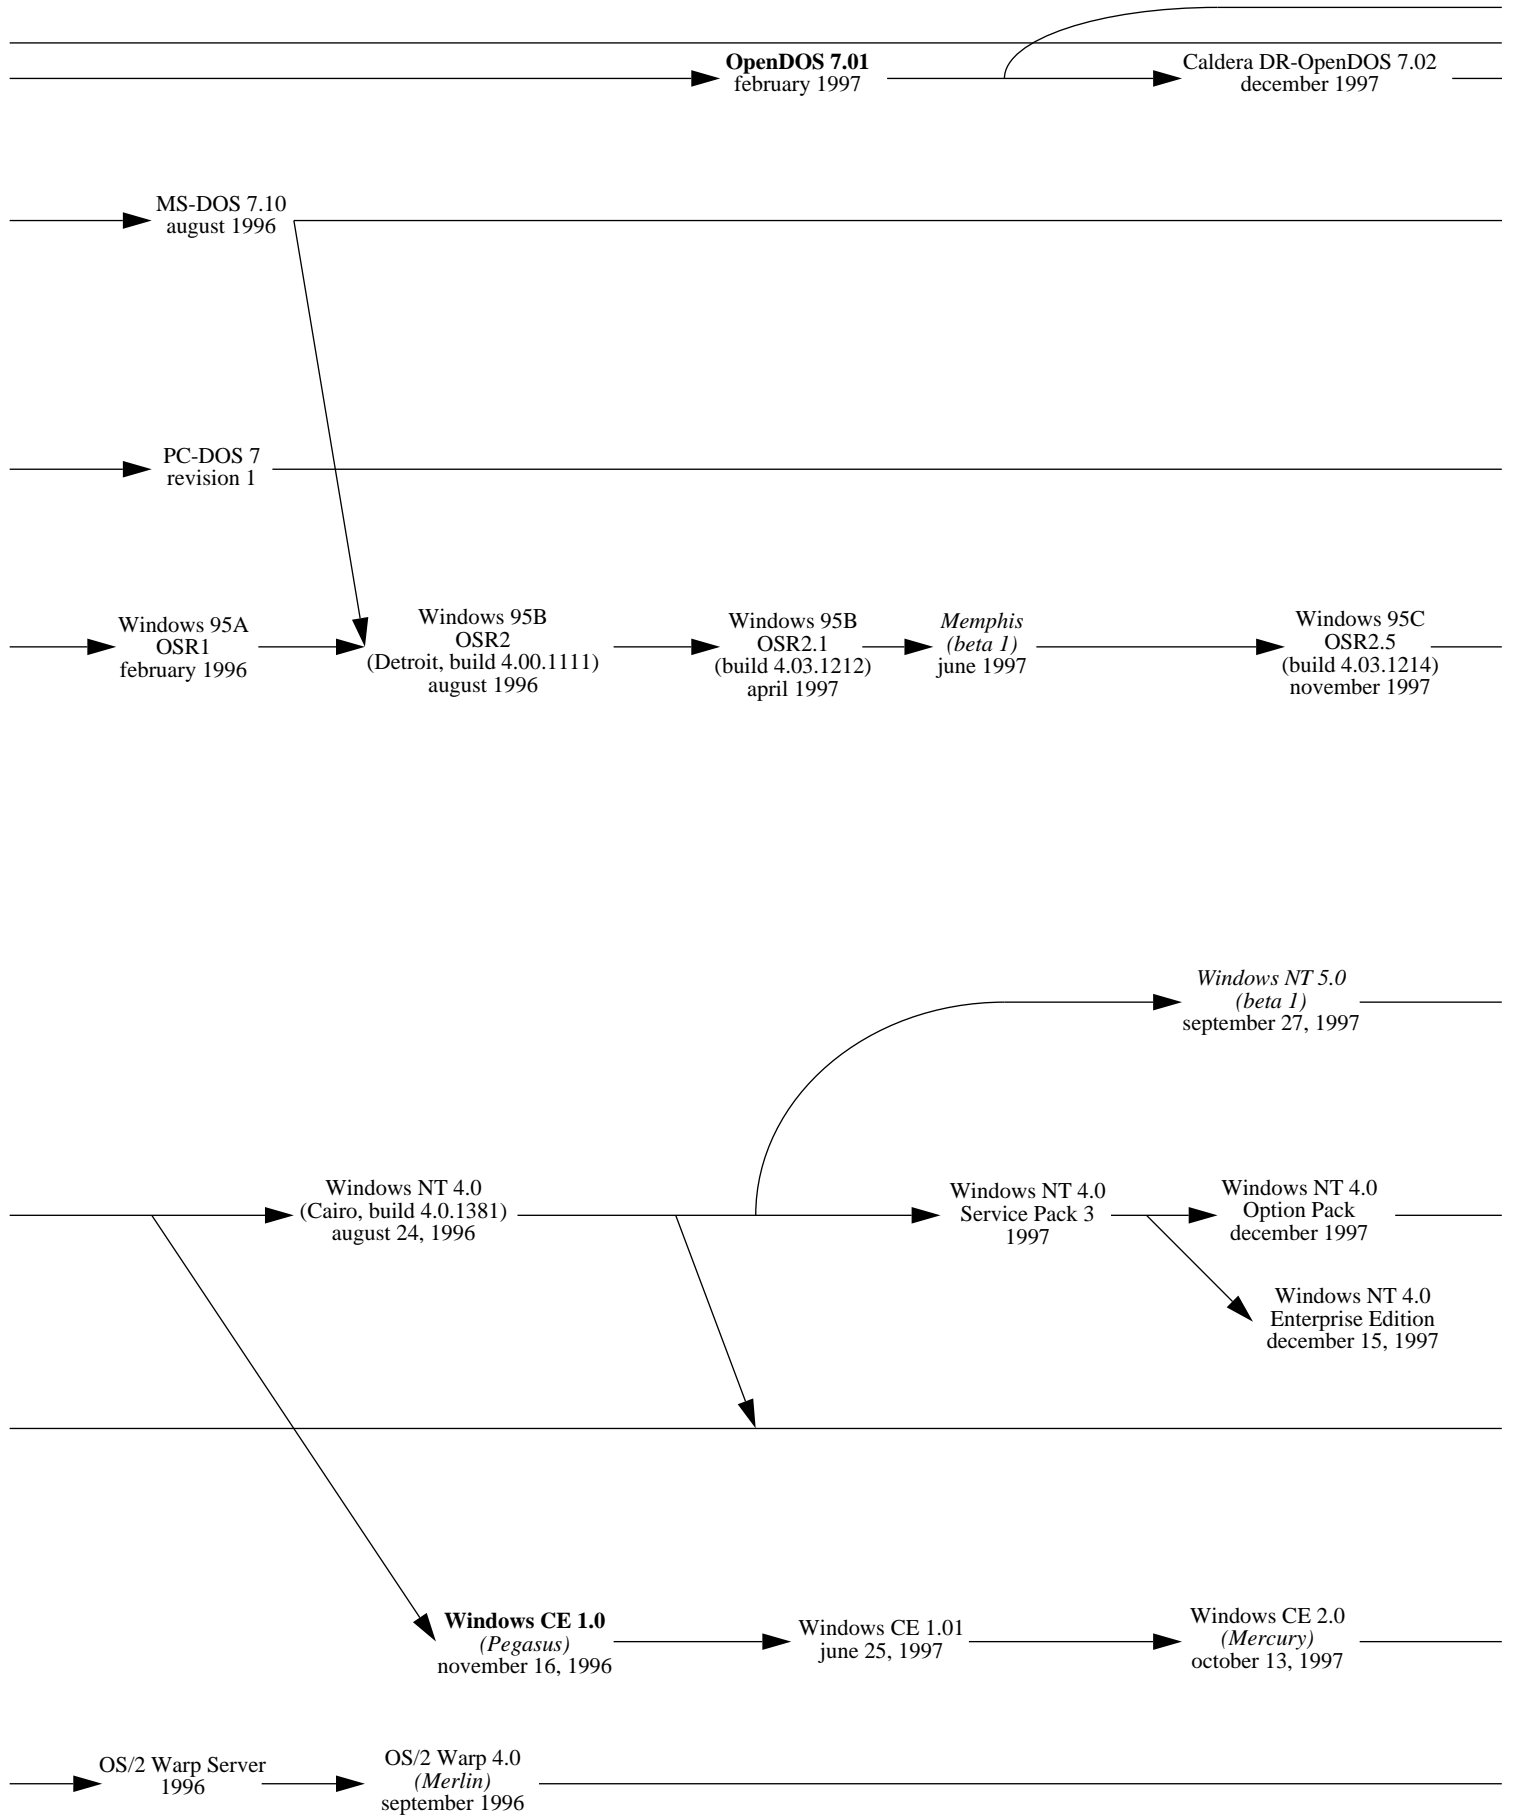

1990

1991

DR-DOS 5.0
may 1990

DR-DOS 6.0
september 1991

MS-DOS 5.0
june 1991

Windows 3.0
may 22, 1990

Windows 3.0
(+ Multimedia Extensions)
october 20, 1991

Windows NT (announced)
october 1991

OS/2 1.3
(Cutter)
december 1990

1992

1993

1994

1995

FreeDOS
june 29, 1994

1996

1997

1998

1999

2000

2001

2002

FreeDOS beta 0.8
april 7, 2002

DR-DOS/OpenDOS 7.01.01
july 2002

Xbox
november 15, 2001