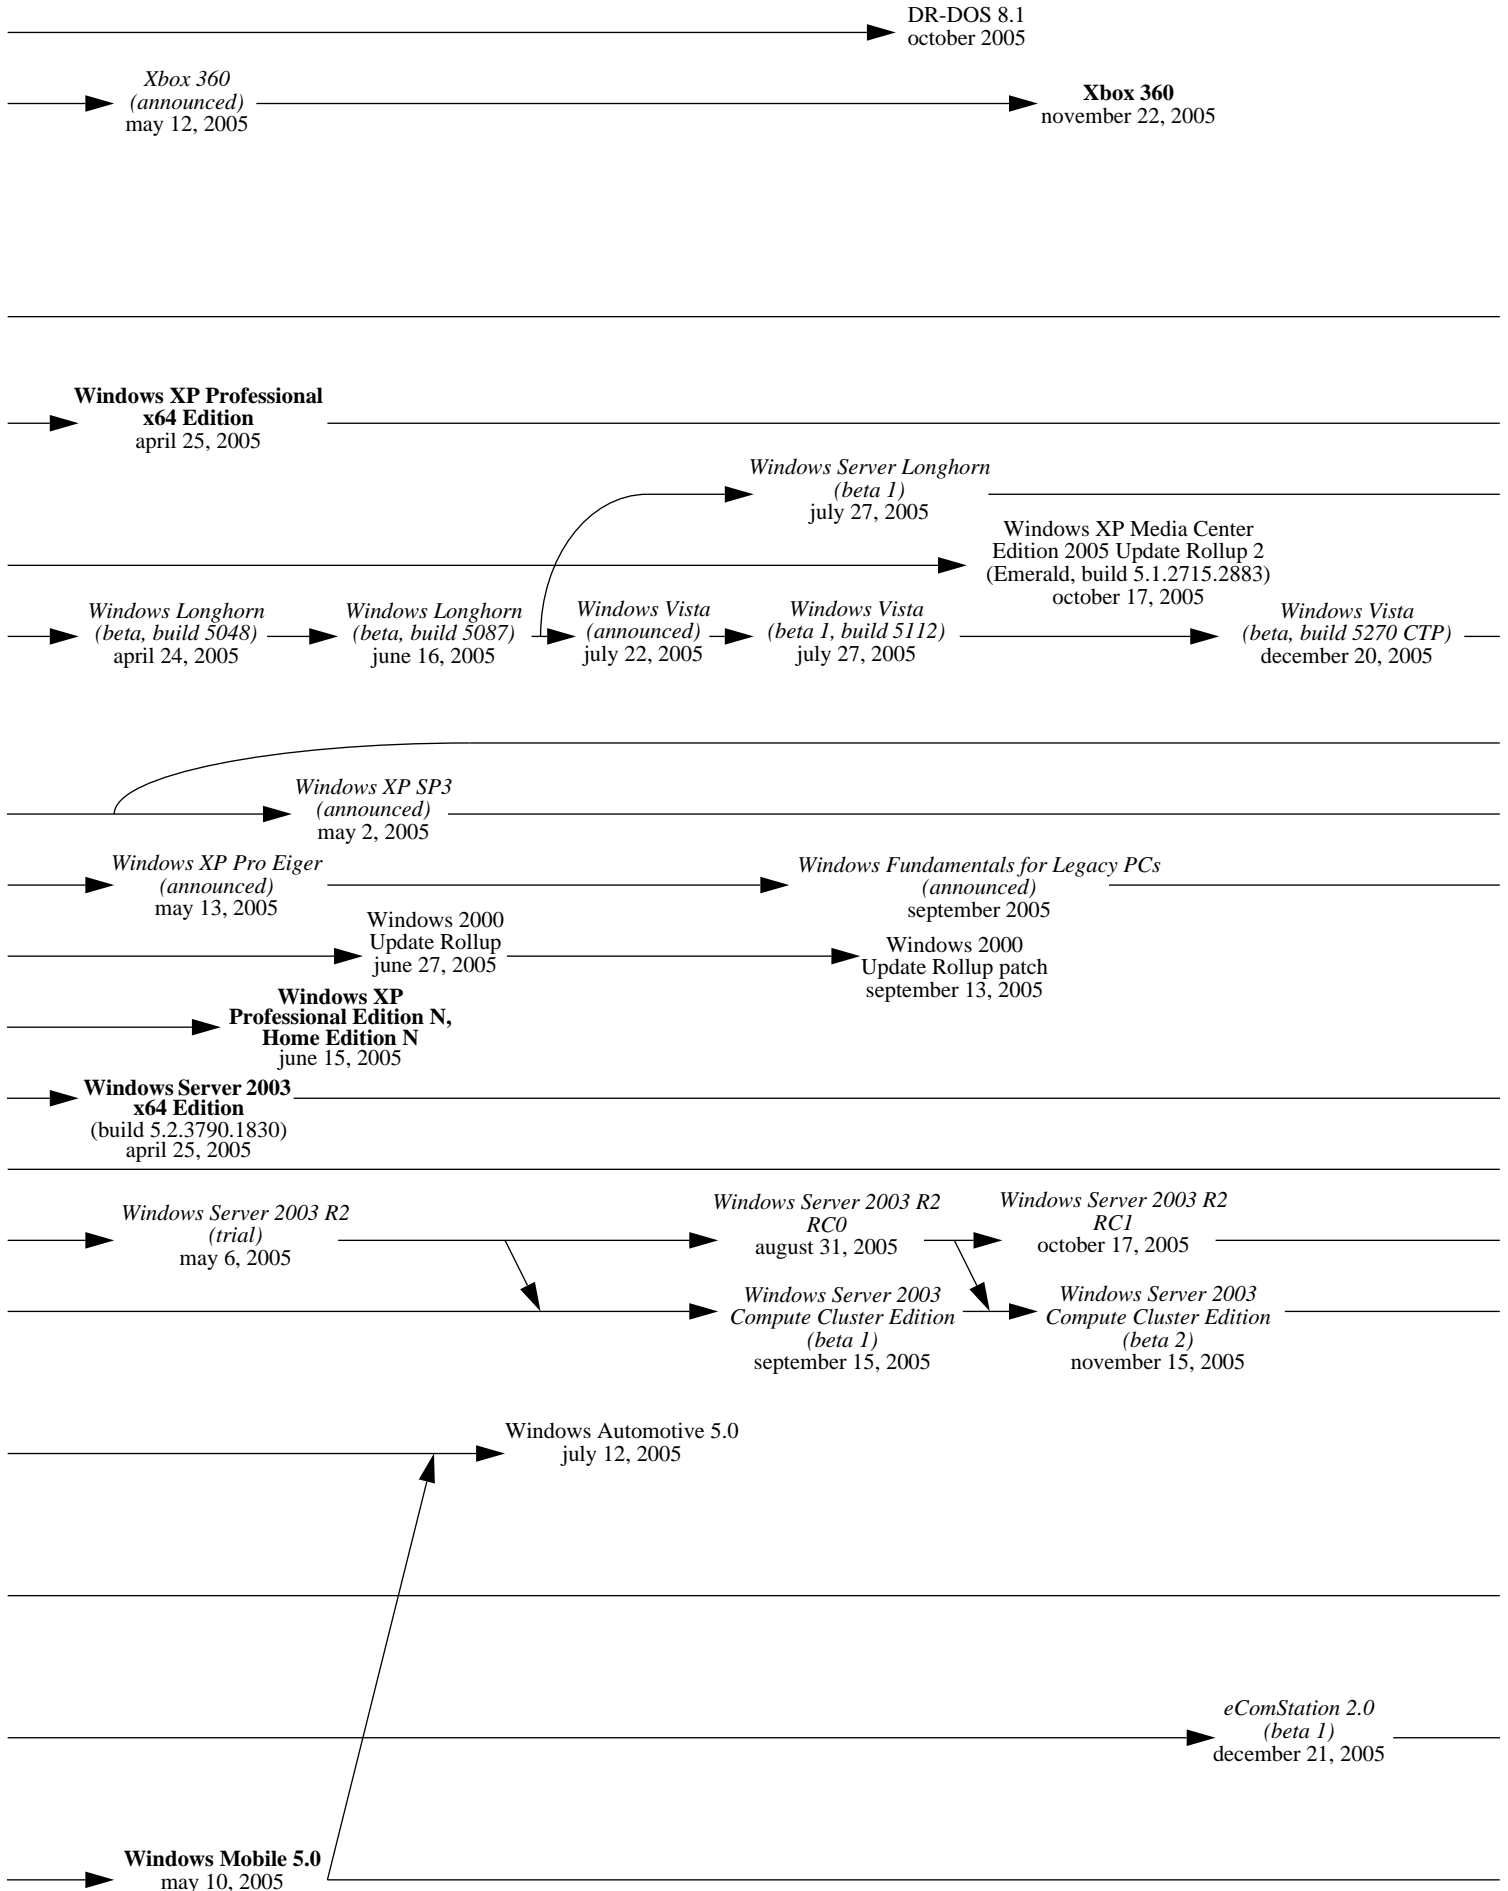

PocketPC 2002
Phone Edition
february 19, 2002

Windows Powered
Smartphone 2002
(announced)
february 19, 2002

Windows Powered
Smartphone 2002
october 22, 2002

2003

2004

2005

2006

FreeDOS 1.0
september 3, 2006