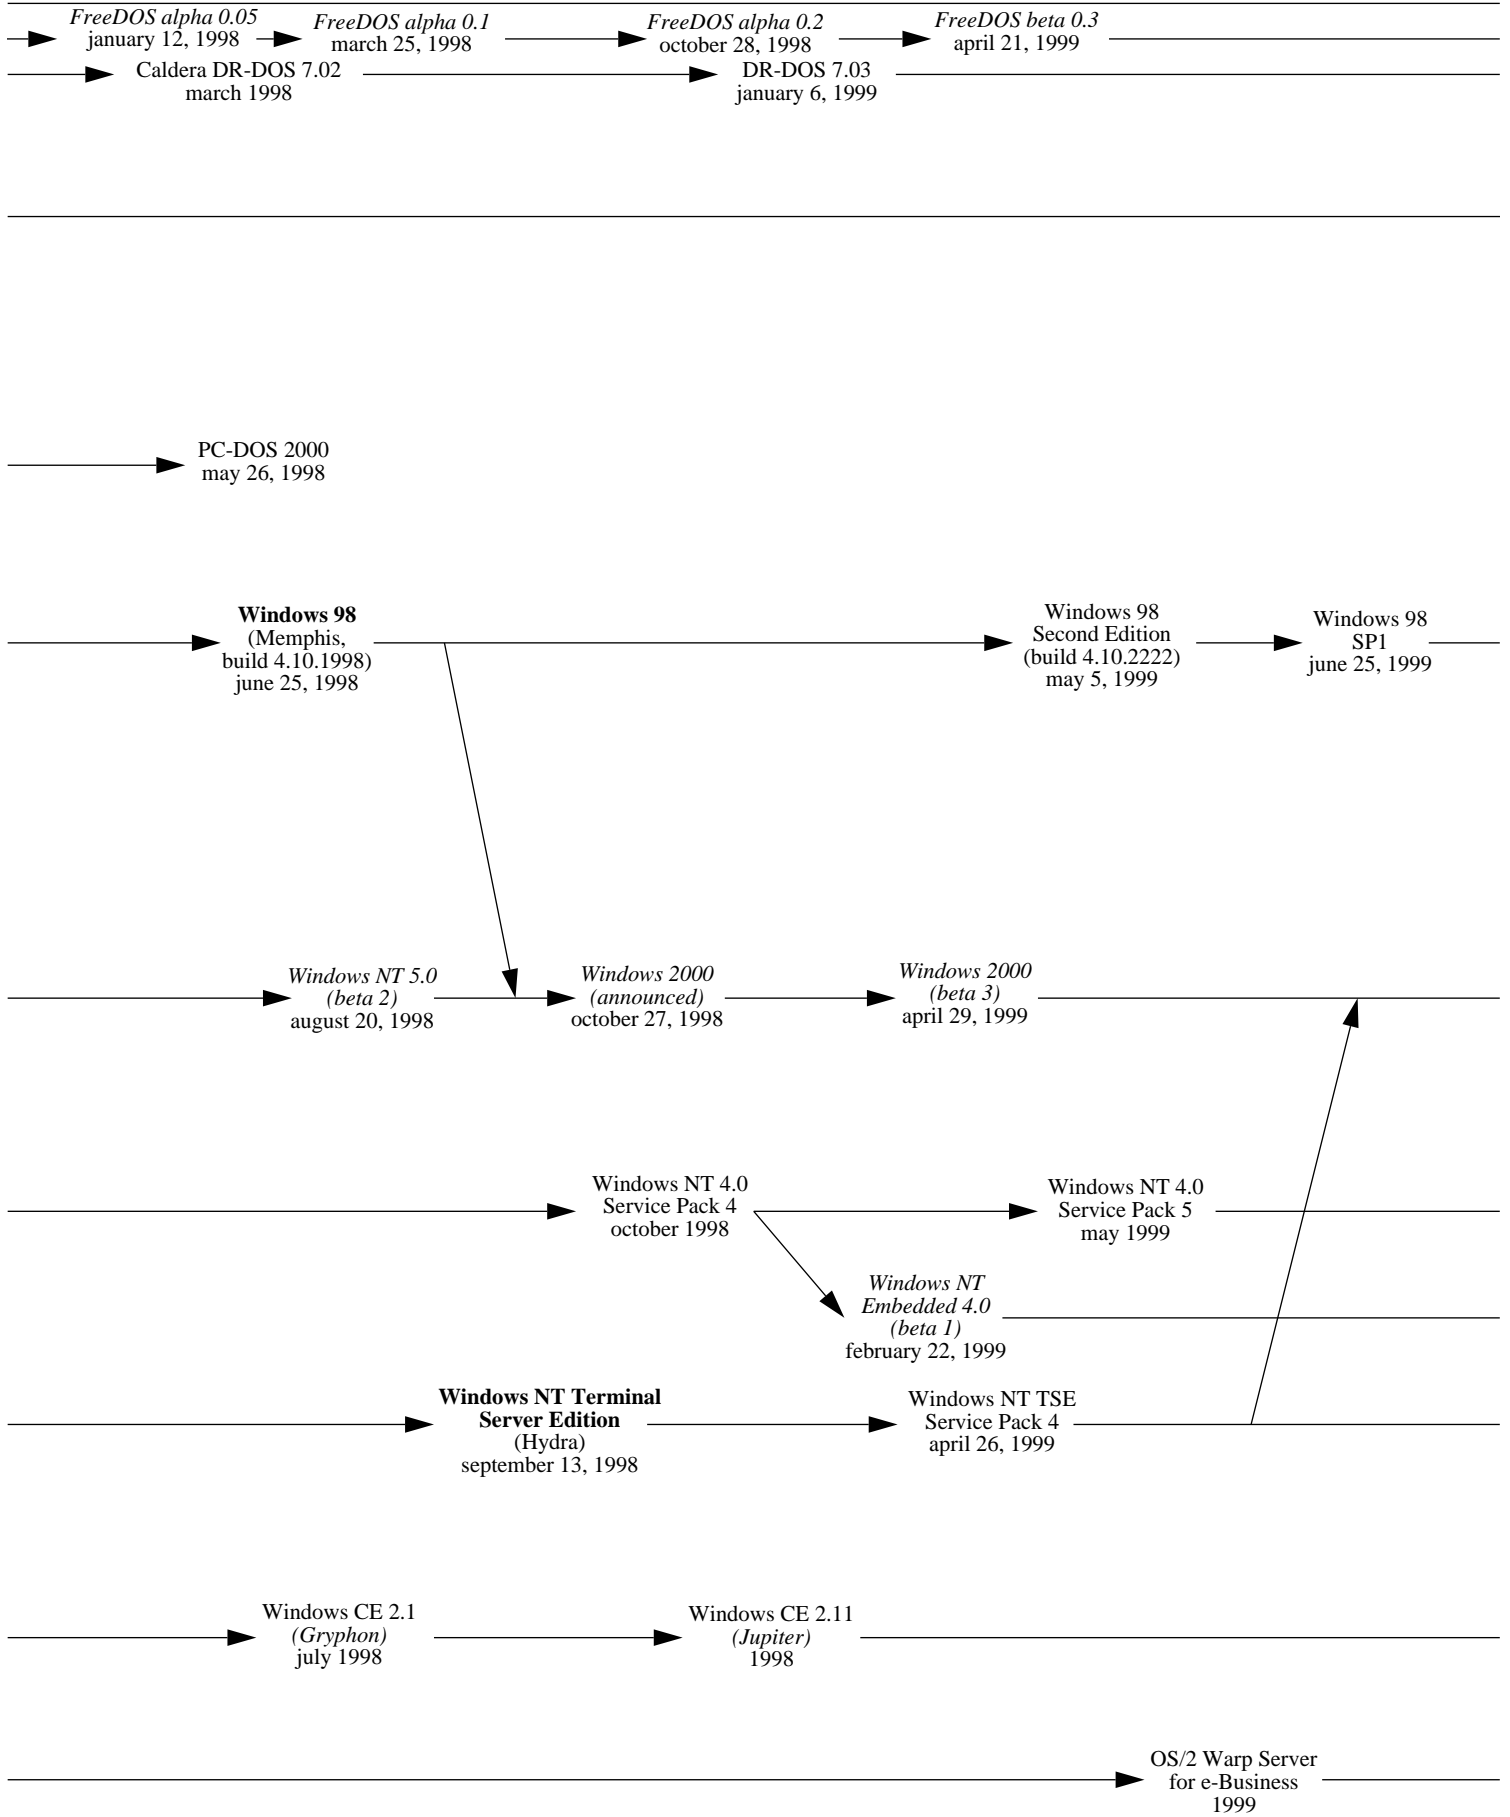

Windows 3.0
may 22, 1990

Windows 3.0
(+ Multimedia Extensions)
october 20, 1991

Windows NT (announced)
october 1991

OS/2 1.3
(Cutter)
december 1990

1992

1993

1994

1995

FreeDOS
june 29, 1994

1996

1997

1998

1999

2000

2001

2002