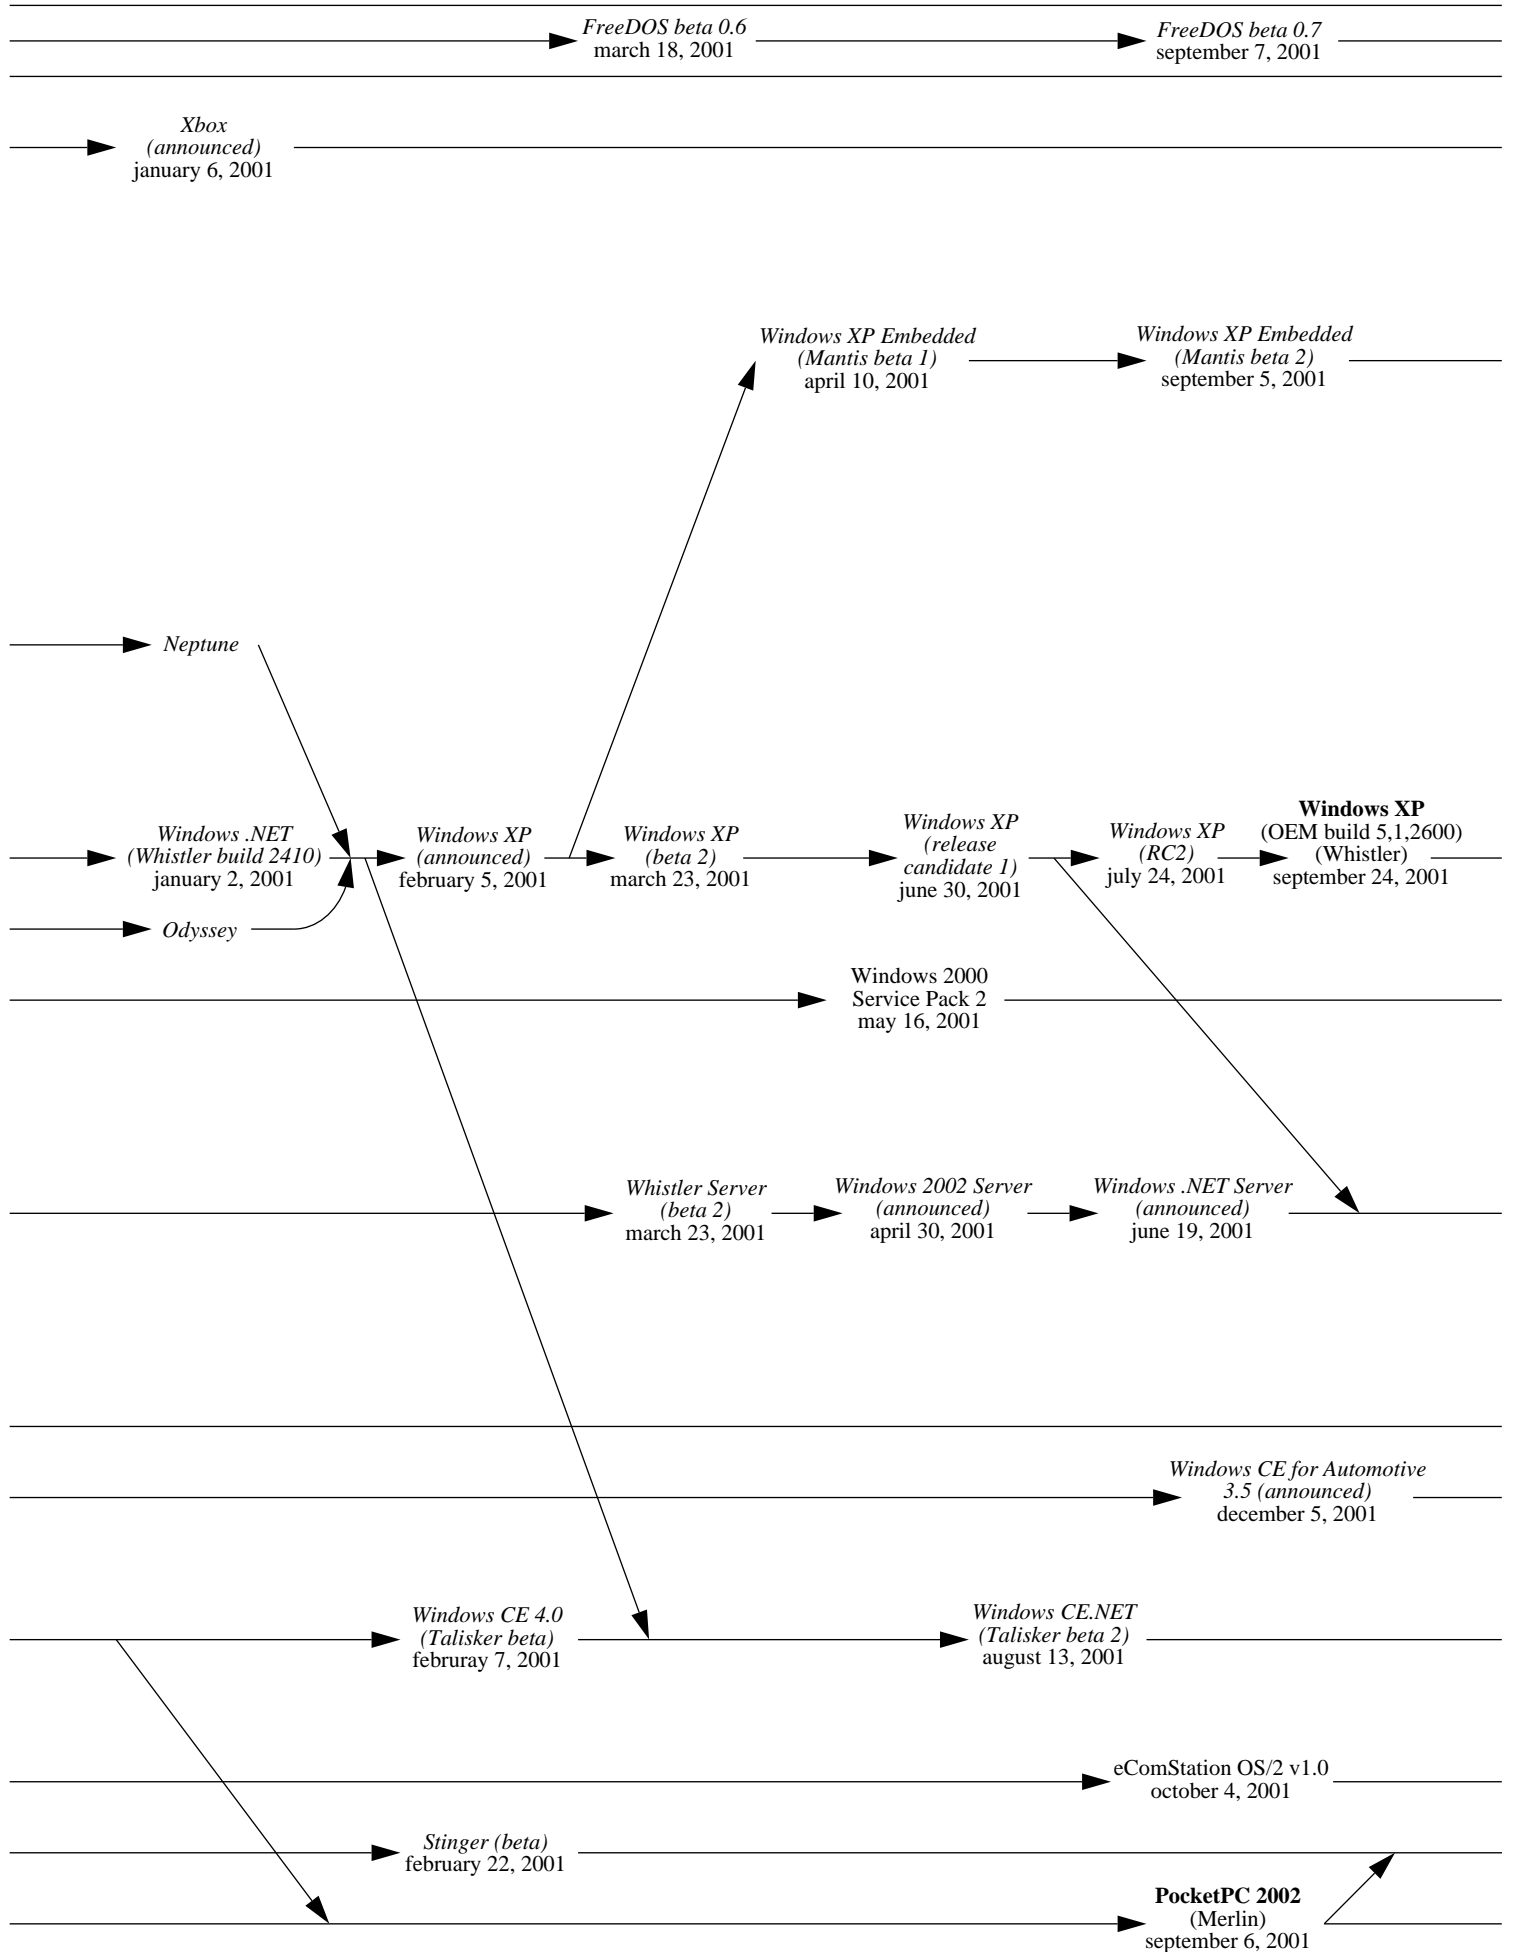

Windows 3.0
may 22, 1990

Windows 3.0
(+ Multimedia Extensions)
october 20, 1991

Windows NT (announced)
october 1991

OS/2 1.3
(Cutter)
december 1990

1992

1993

1994

1995

FreeDOS
june 29, 1994

1996

1997

1998

1999

2000

2001

2002