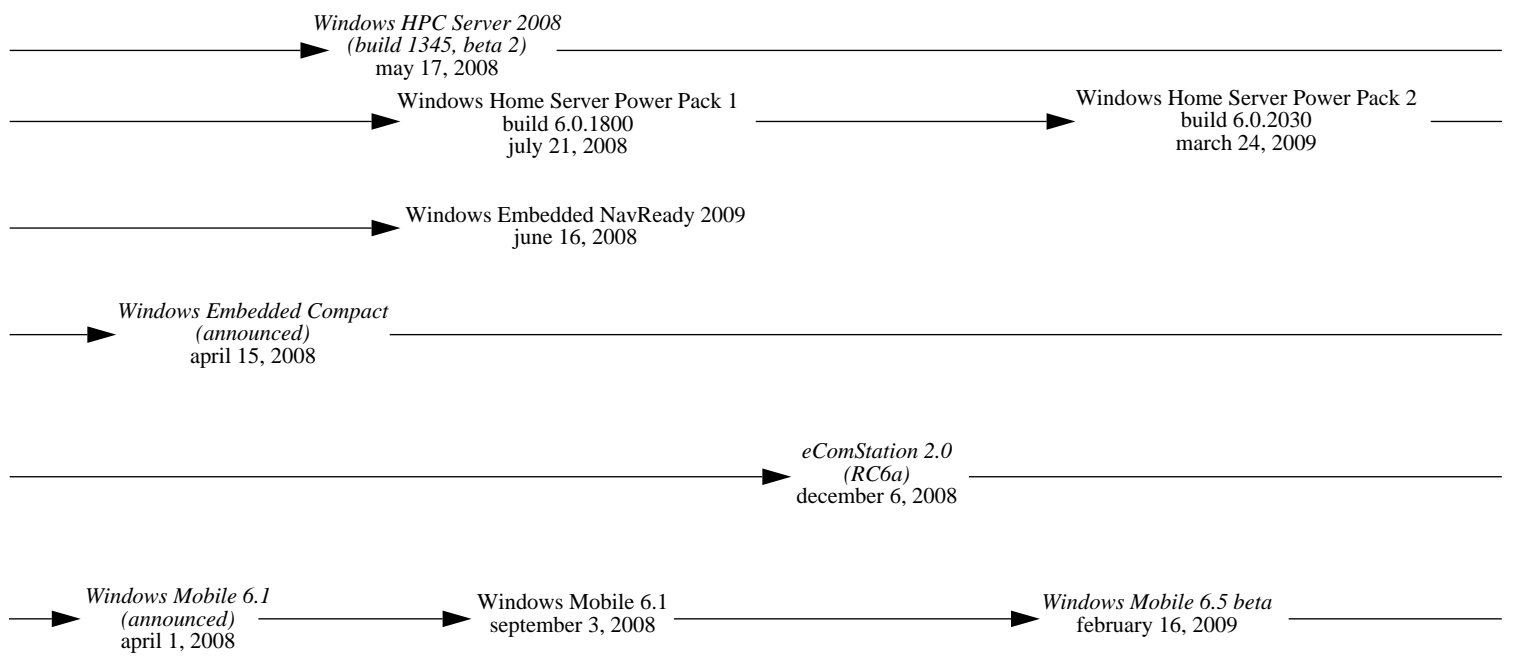

Windows Embedded CE 6
(Yamazaki)
november 1, 2006

eComStation 2.0
(beta 3)
december 14, 2006

Windows Mobile 6.0 beta
august 2006

2007

2011

Enhanced DR-DOS 7.01.08
july 21, 2011

FreeDOS 1.1
january 2, 2012

2014

2015

2016

2017

FreeDOS 1.2
december 25, 2016