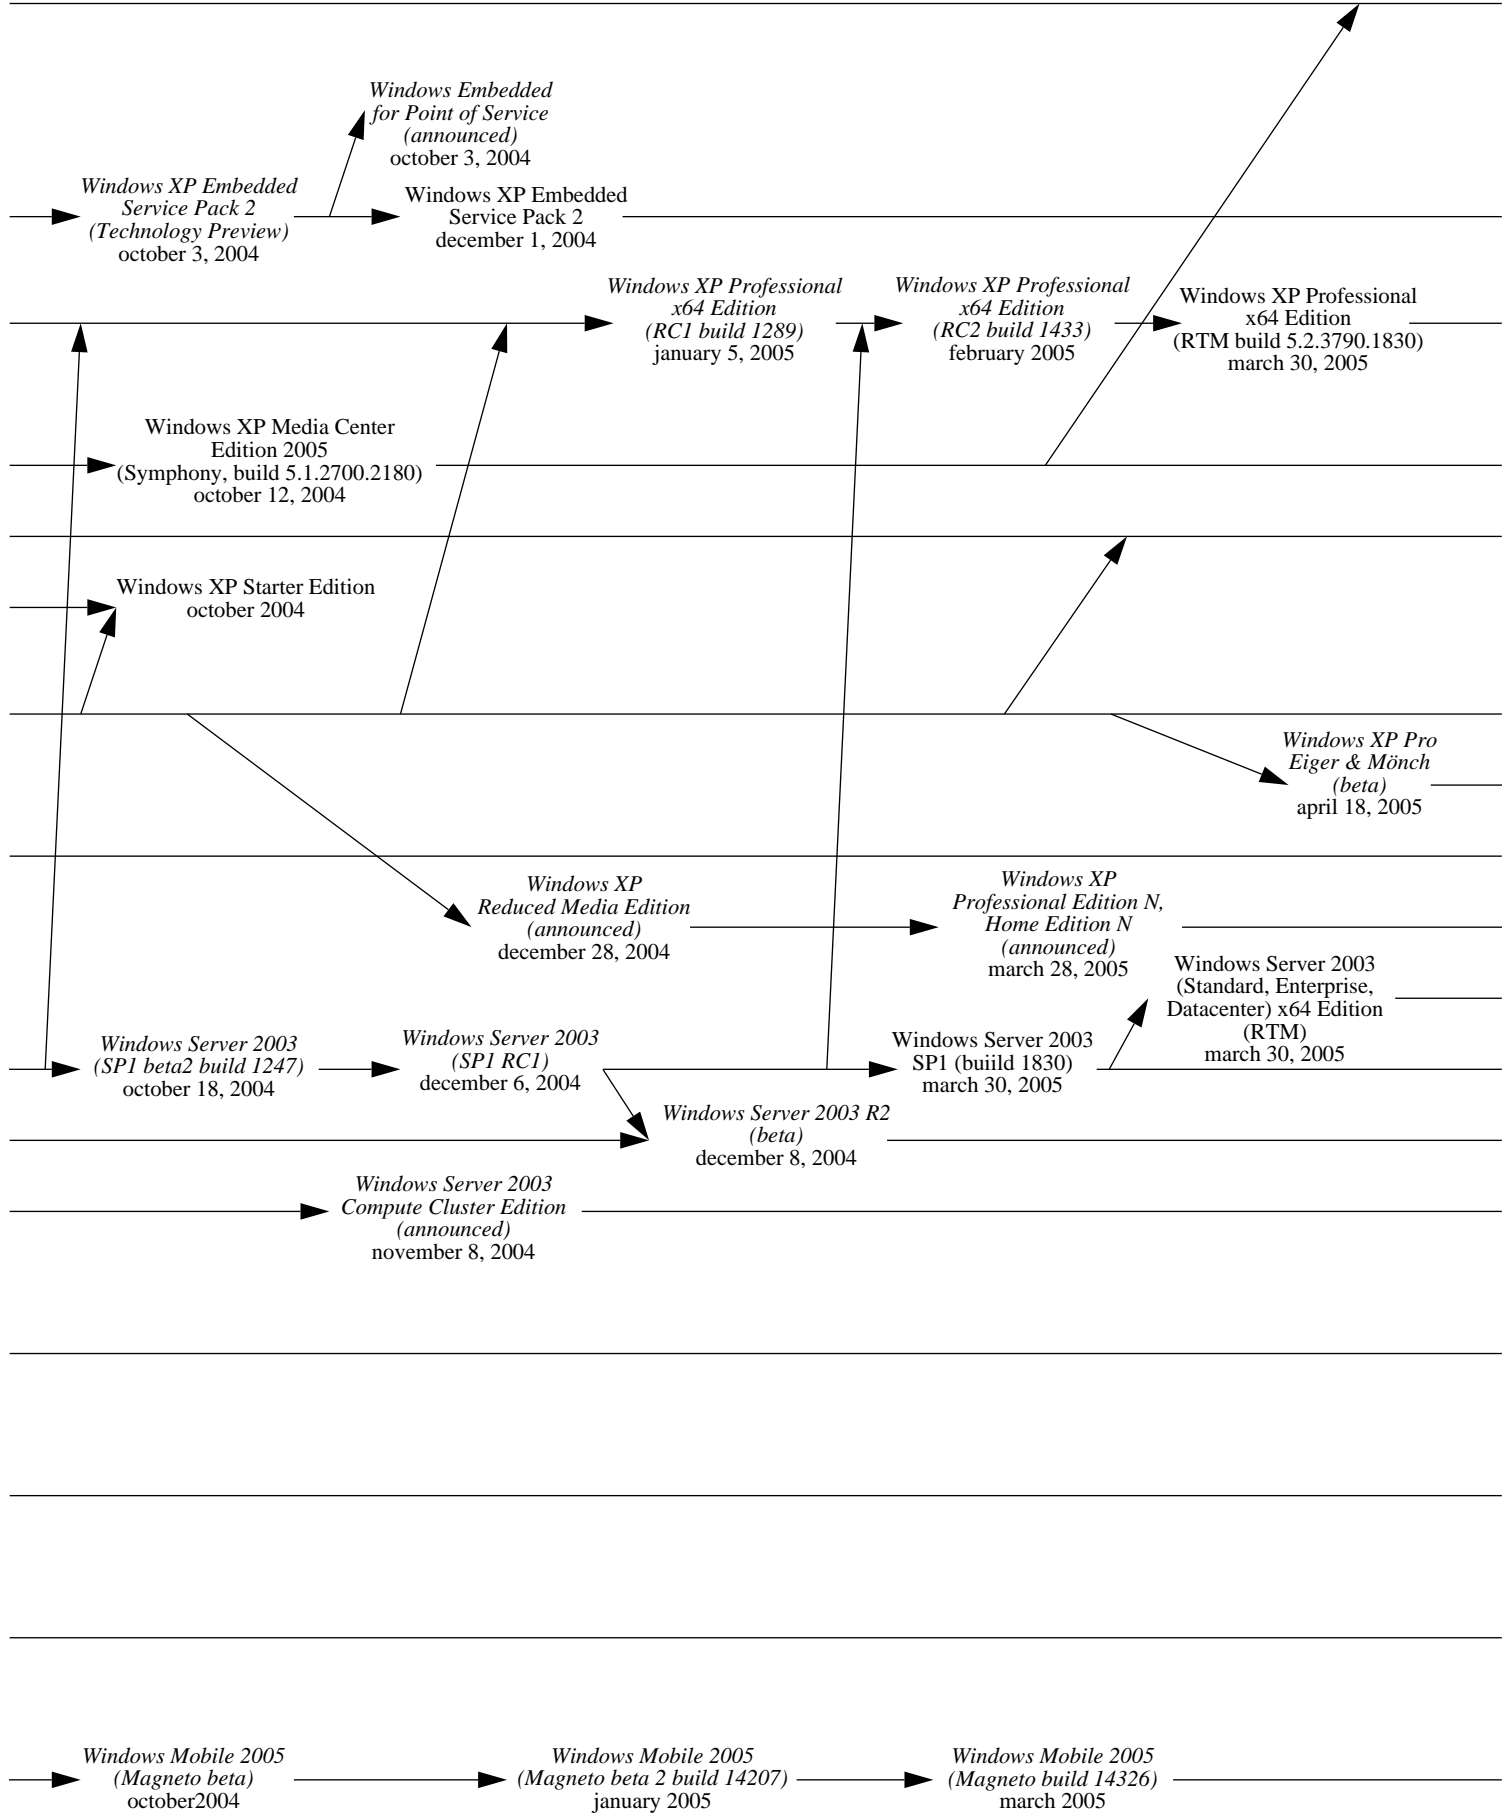

PocketPC 2002
Phone Edition
february 19, 2002

Windows Powered
Smartphone 2002
(announced)
february 19, 2002

Windows Powered
Smartphone 2002
october 22, 2002

2003

2004

2005

2006

FreeDOS 1.0
september 3, 2006