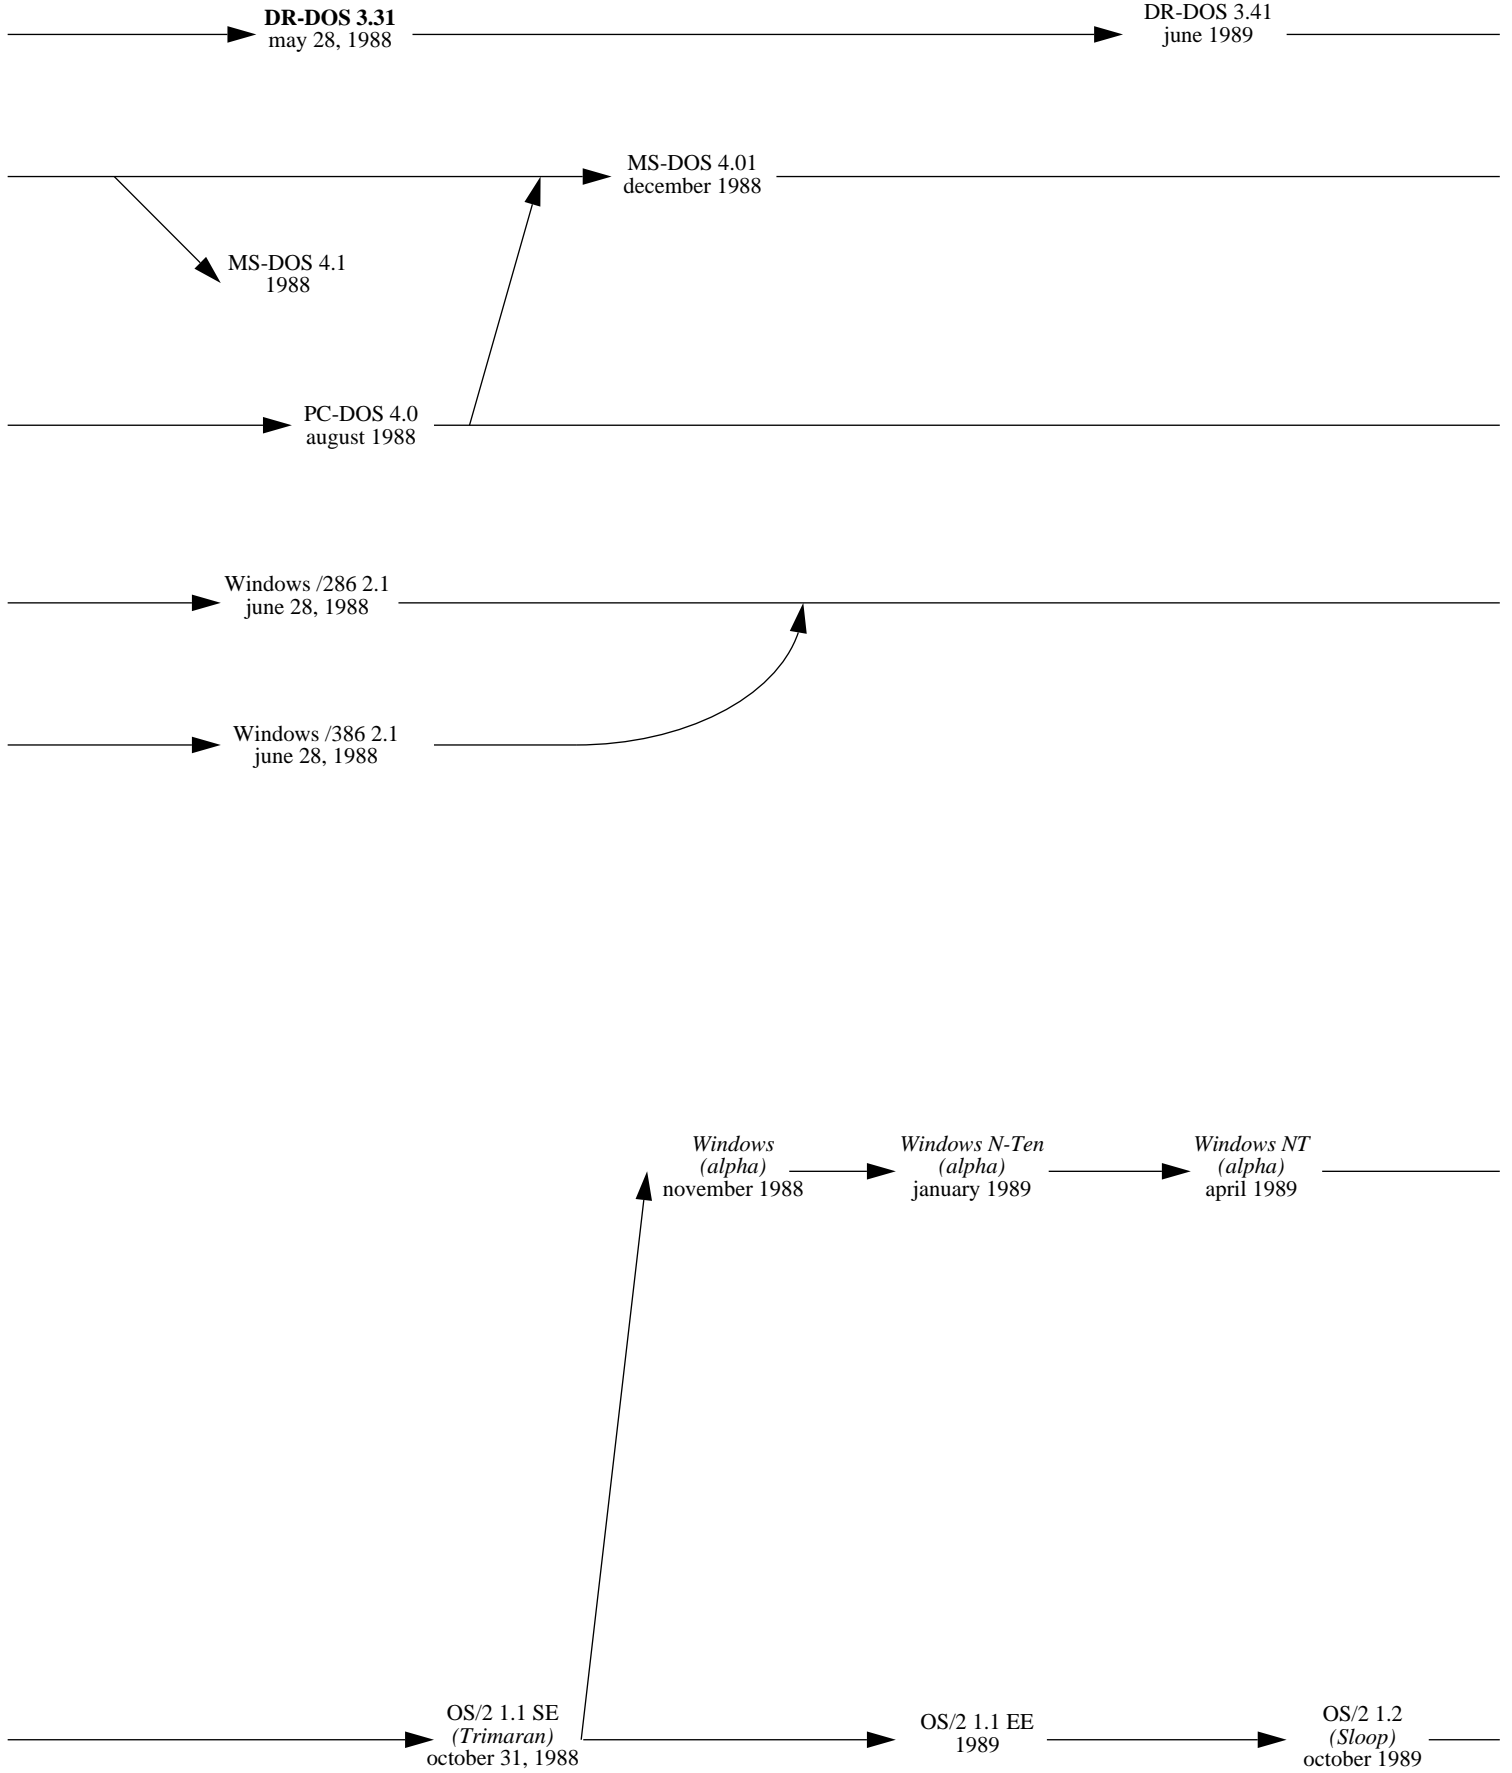

1980

1981

1982

1983

1984

1985

DOS Plus 1.0
1985

1986

1987

1988

1989

1990

1991

DR-DOS 5.0
may 1990

DR-DOS 6.0
september 1991

MS-DOS 5.0
june 1991

Windows 3.0
may 22, 1990

Windows 3.0
(+ Multimedia Extensions)
october 20, 1991

Windows NT (announced)
october 1991

OS/2 1.3
(Cutter)
december 1990

1992

1993

1994

1995