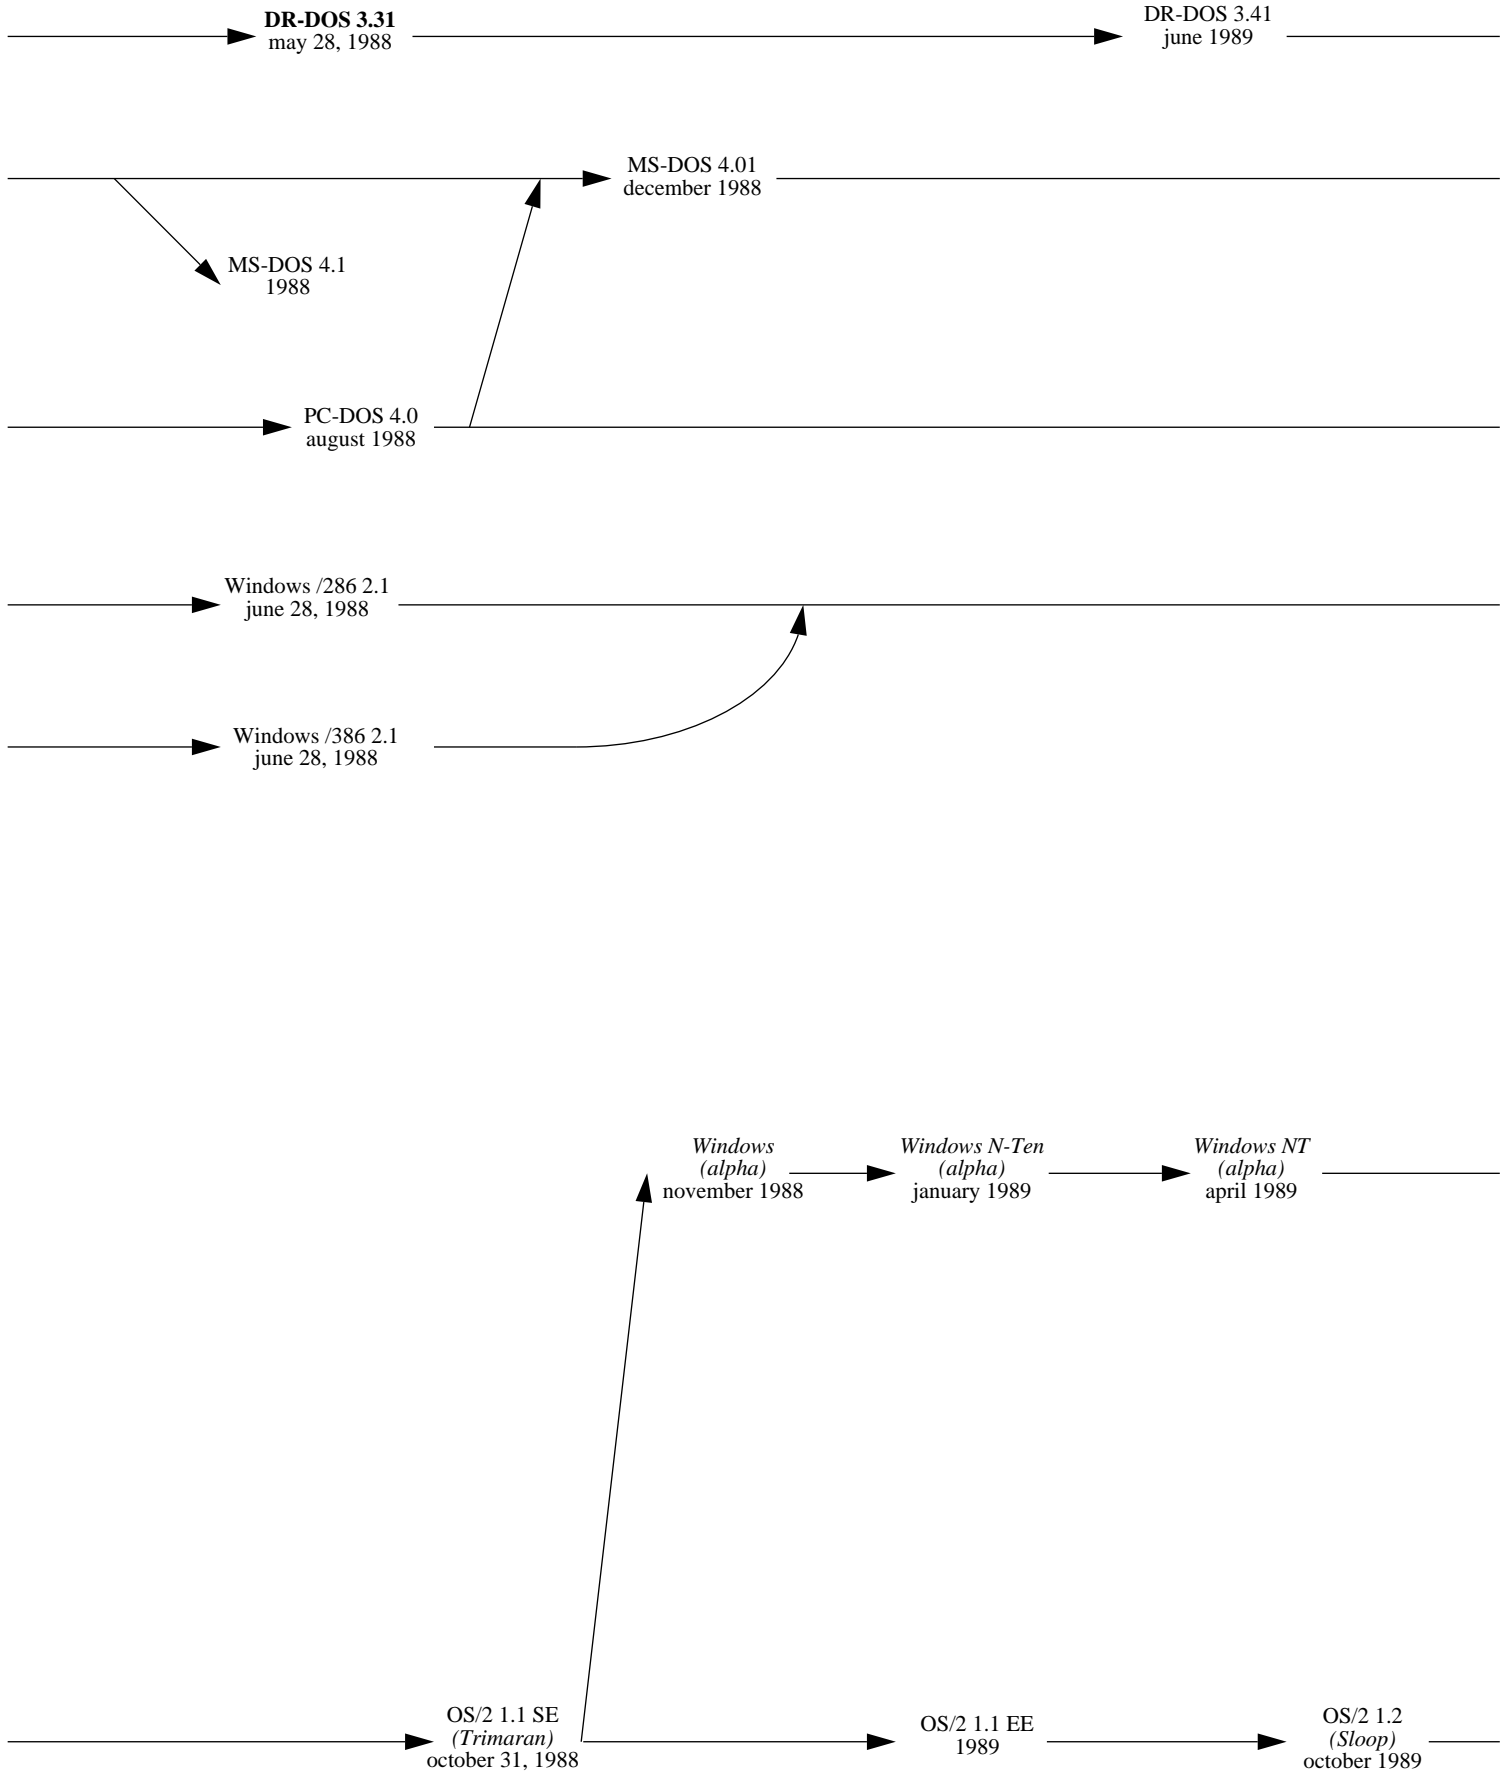

1980

1981

1982

1983

1984

1985

DOS Plus 1.0
1985

1986

1987

1988

1989

1990

1991

DR-DOS 5.0
may 1990

DR-DOS 6.0
september 1991

MS-DOS 5.0
june 1991

Windows 3.0
may 22, 1990

Windows 3.0
(+ Multimedia Extensions)
october 20, 1991

Windows NT (announced)
october 1991

OS/2 1.3
(Cutter)
december 1990

1992

1993

1994

1995