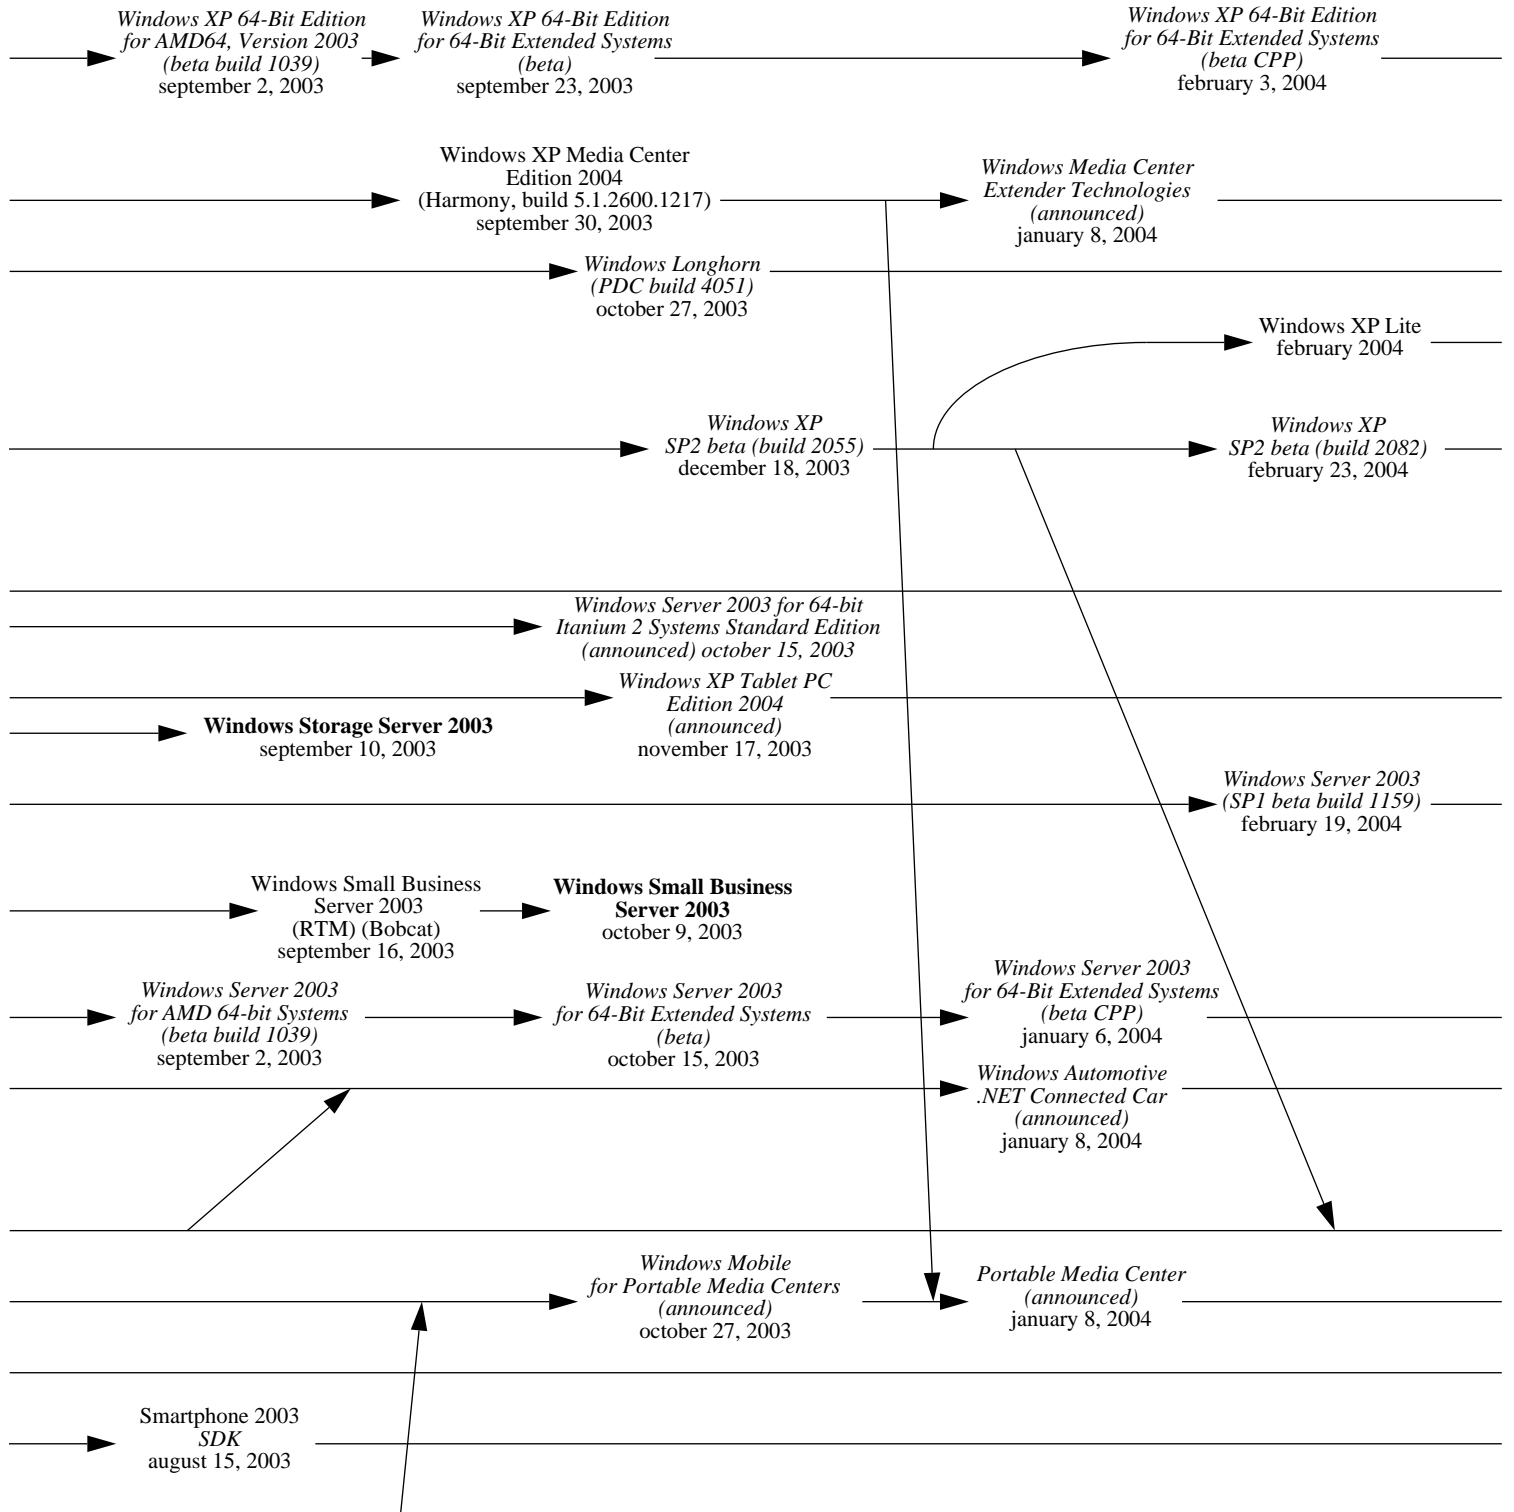

Mira
(announced)
january 7, 2002

Windows CE
for Smart Displays
(announced)
june 26, 2002

Windows CE
for Smart Displays
(re-announced)
october 15, 2002

Windows CE .NET
january 7, 2002

Windows CE .NET 4.1
(Jameson)
july 30, 2002

PocketPC 2002
Phone Edition
february 19, 2002

Windows Powered
Smartphone 2002
(announced)
february 19, 2002

Windows Powered
Smartphone 2002
october 22, 2002

2003

2004

2005

2006

FreeDOS 1.0
september 3, 2006