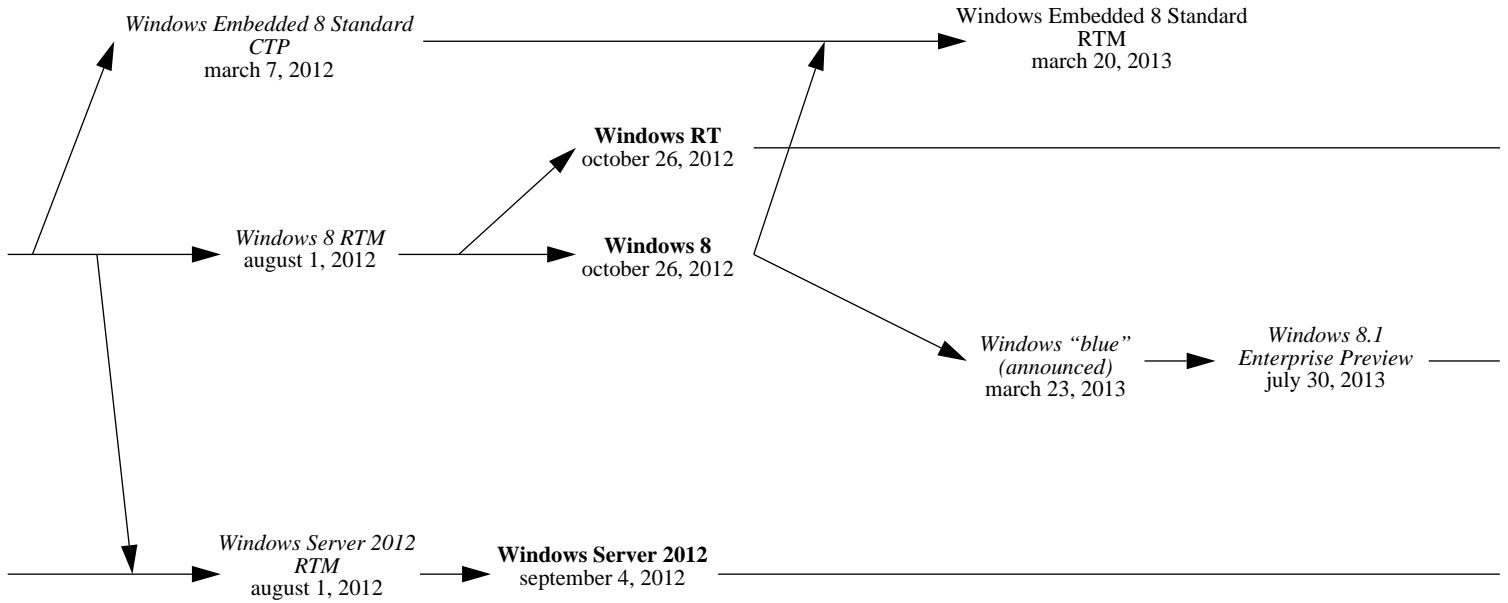

Windows Mobile 6.0 beta
august 2006

2007

2011

Enhanced DR-DOS 7.01.08
july 21, 2011

FreeDOS 1.1
january 2, 2012

2014

2015

2016