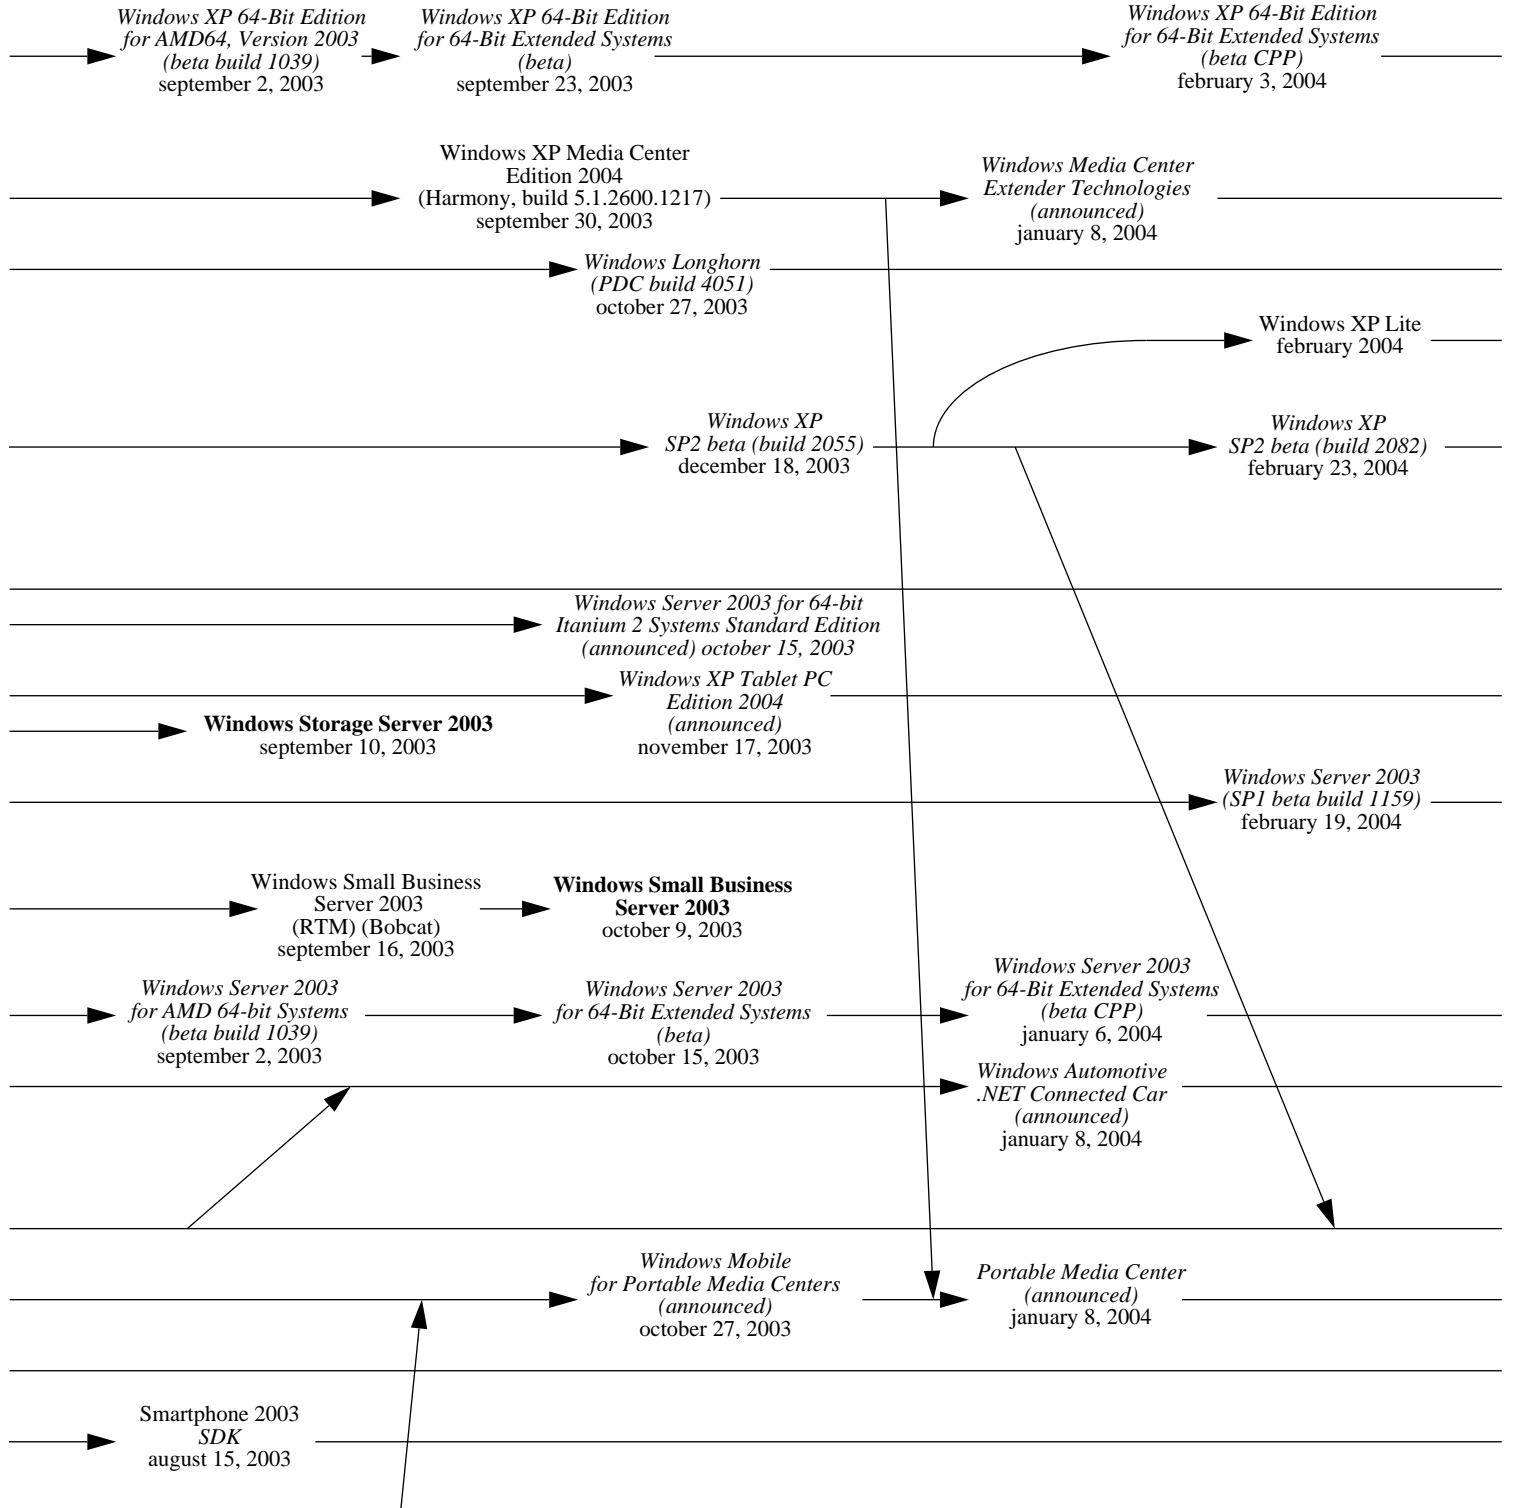

ReactOS 0.2.0
january 25, 2004