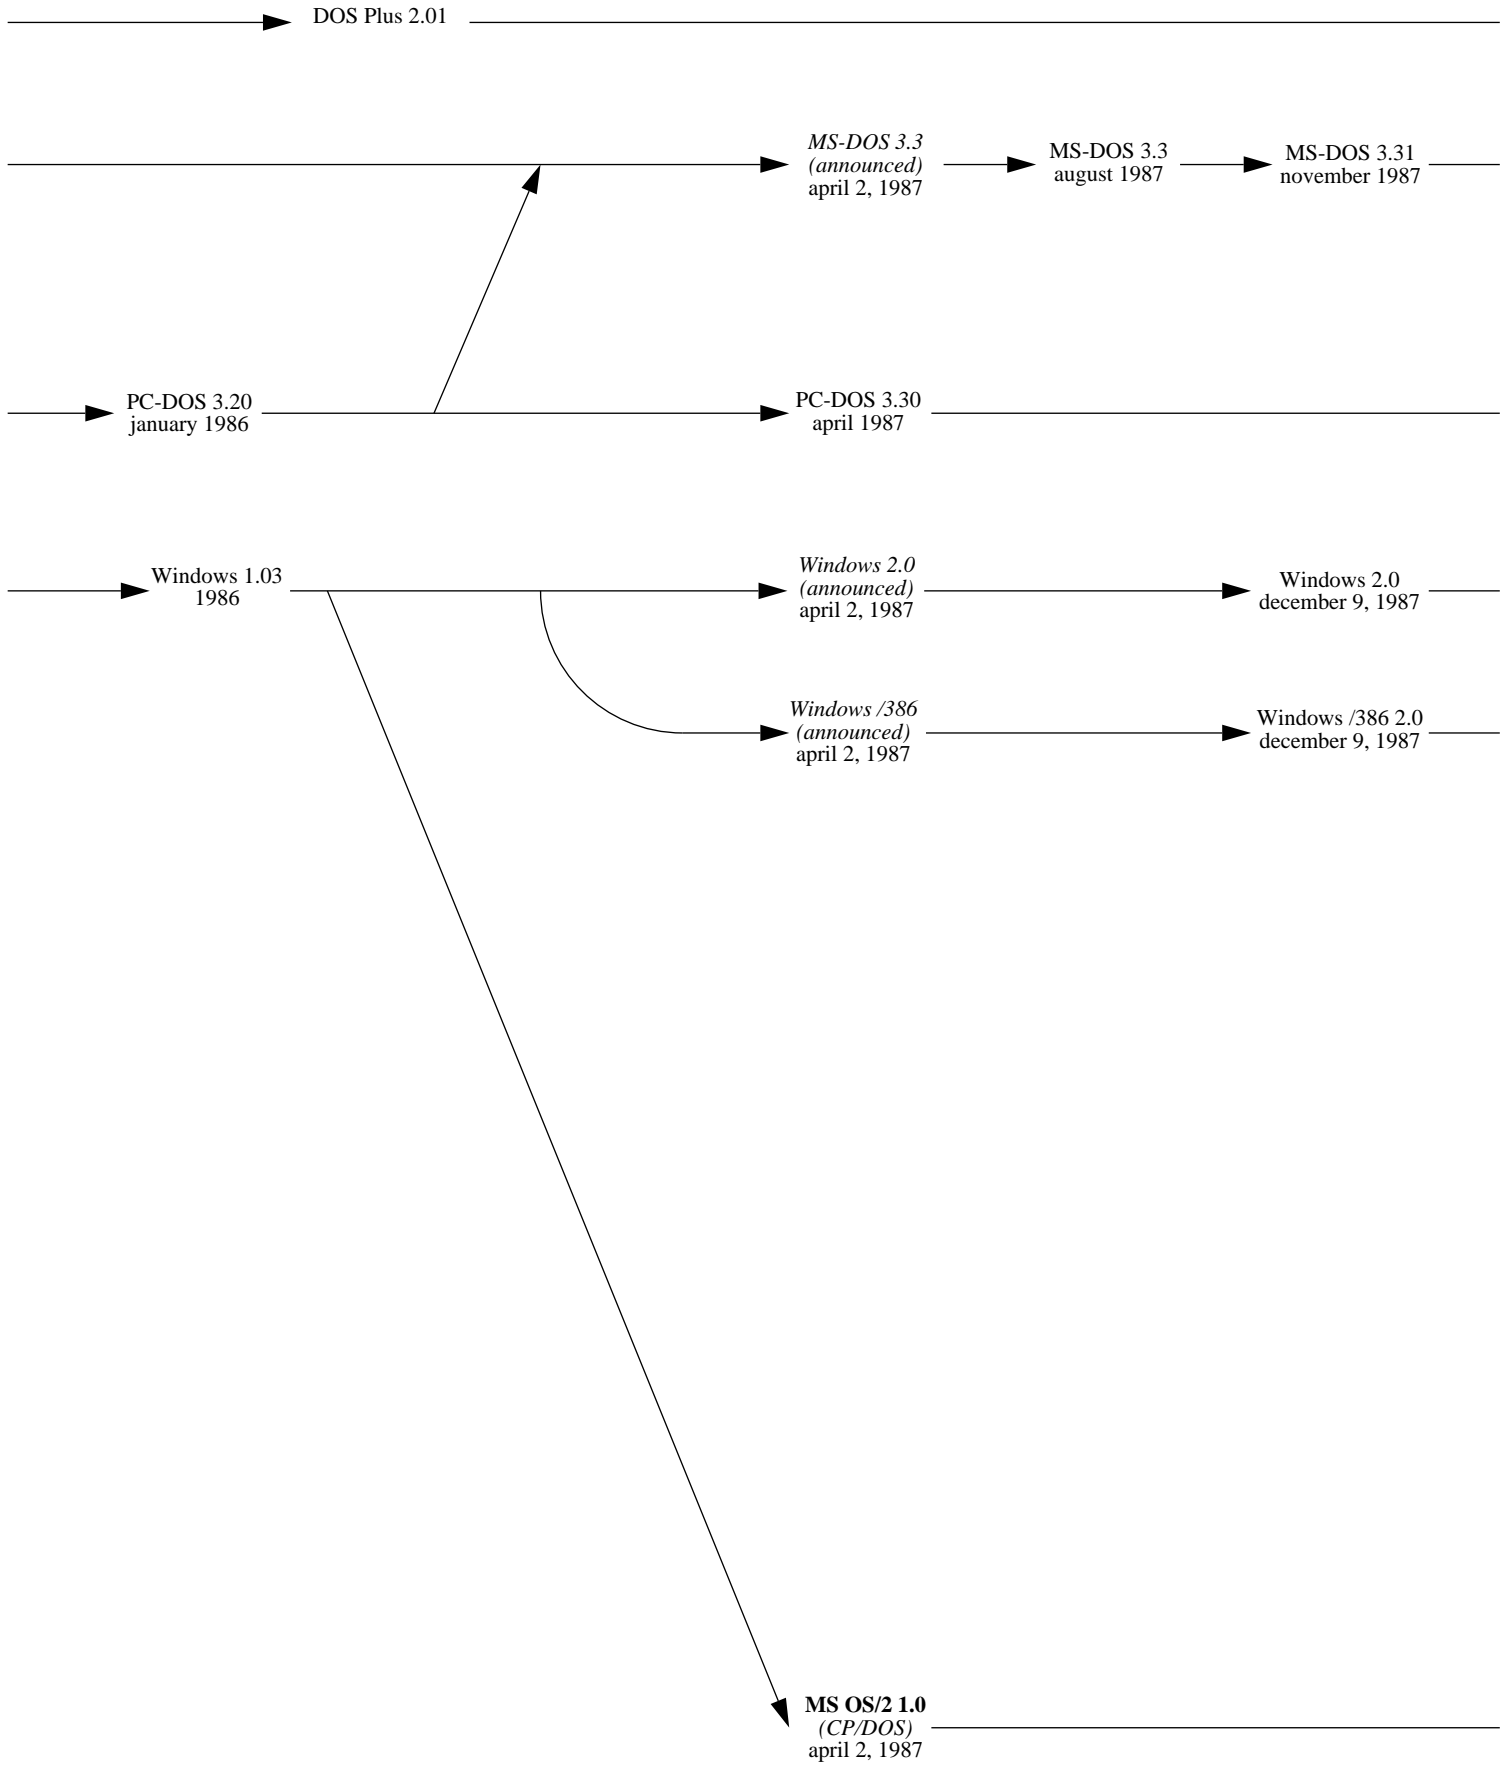

1980

1981

1982

1983

1984

1985

DOS Plus 1.0
1985

1986

1987

1988

1989

1990

1991

DR-DOS 5.0
may 1990

DR-DOS 6.0
september 1991

MS-DOS 5.0
june 1991

Windows 3.0
may 22, 1990

Windows 3.0
(+ Multimedia Extensions)
october 20, 1991

Windows NT (announced)
october 1991

OS/2 1.3
(Cutter)
december 1990

1992

1993

1994

1995