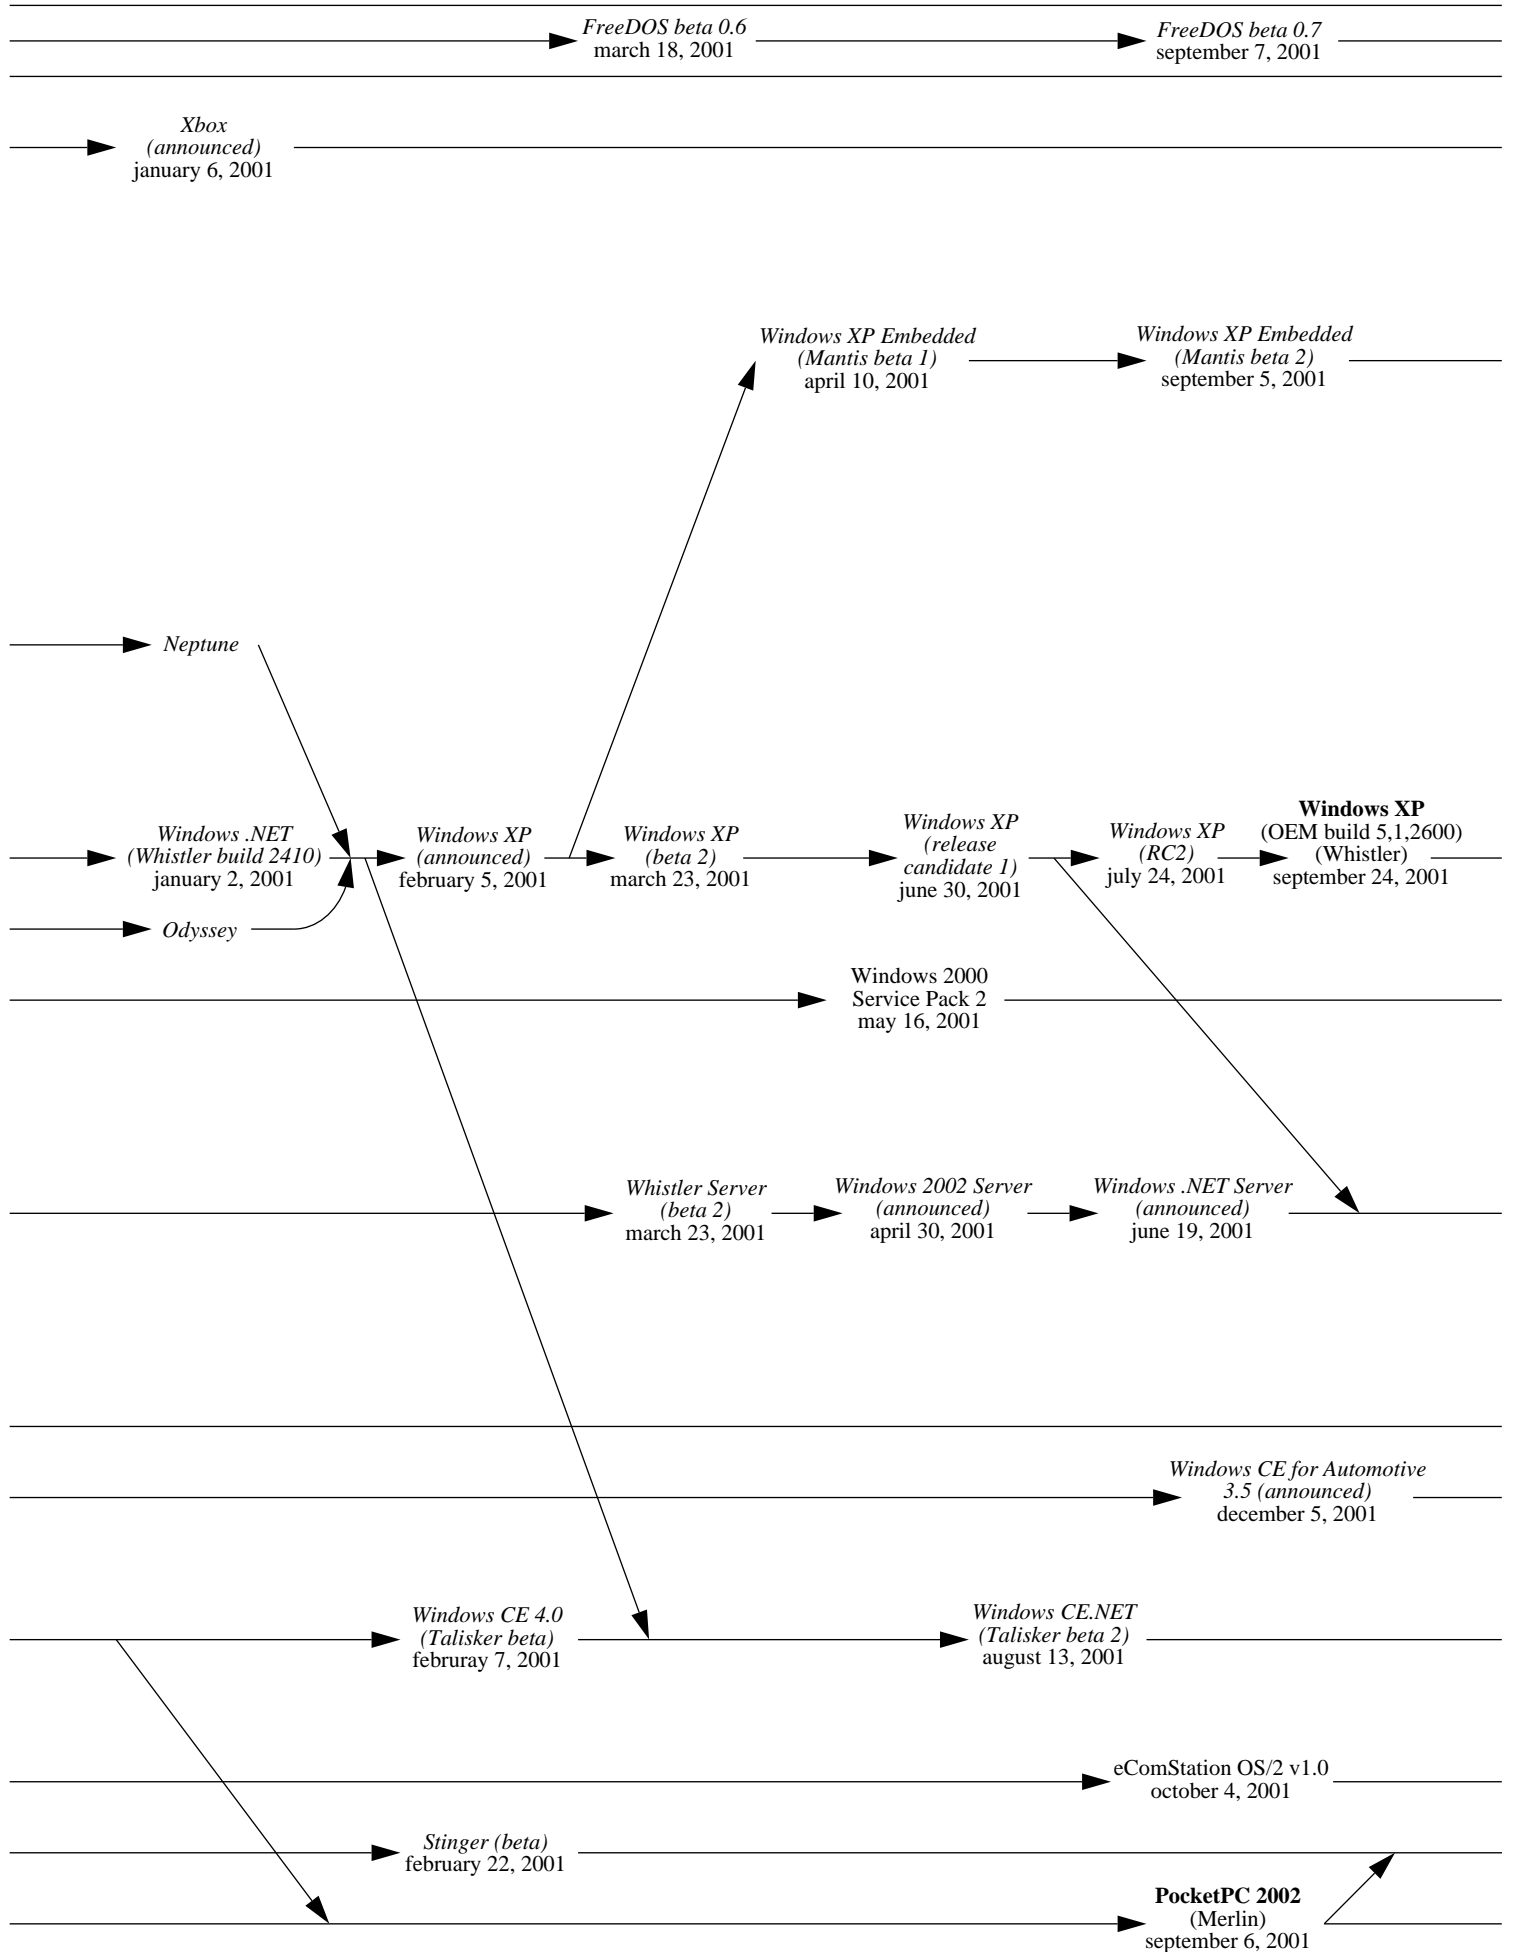

1987

1988

1989

1990

1991

DR-DOS 5.0
may 1990

DR-DOS 6.0
september 1991

MS-DOS 5.0
june 1991

Windows 3.0
may 22, 1990

Windows 3.0
(+ Multimedia Extensions)
october 20, 1991

Windows NT (announced)
october 1991

OS/2 1.3
(Cutter)
december 1990

1992

1993

1994

1995

FreeDOS
june 29, 1994

1996

1997

1998

1999

2000

2001

2002