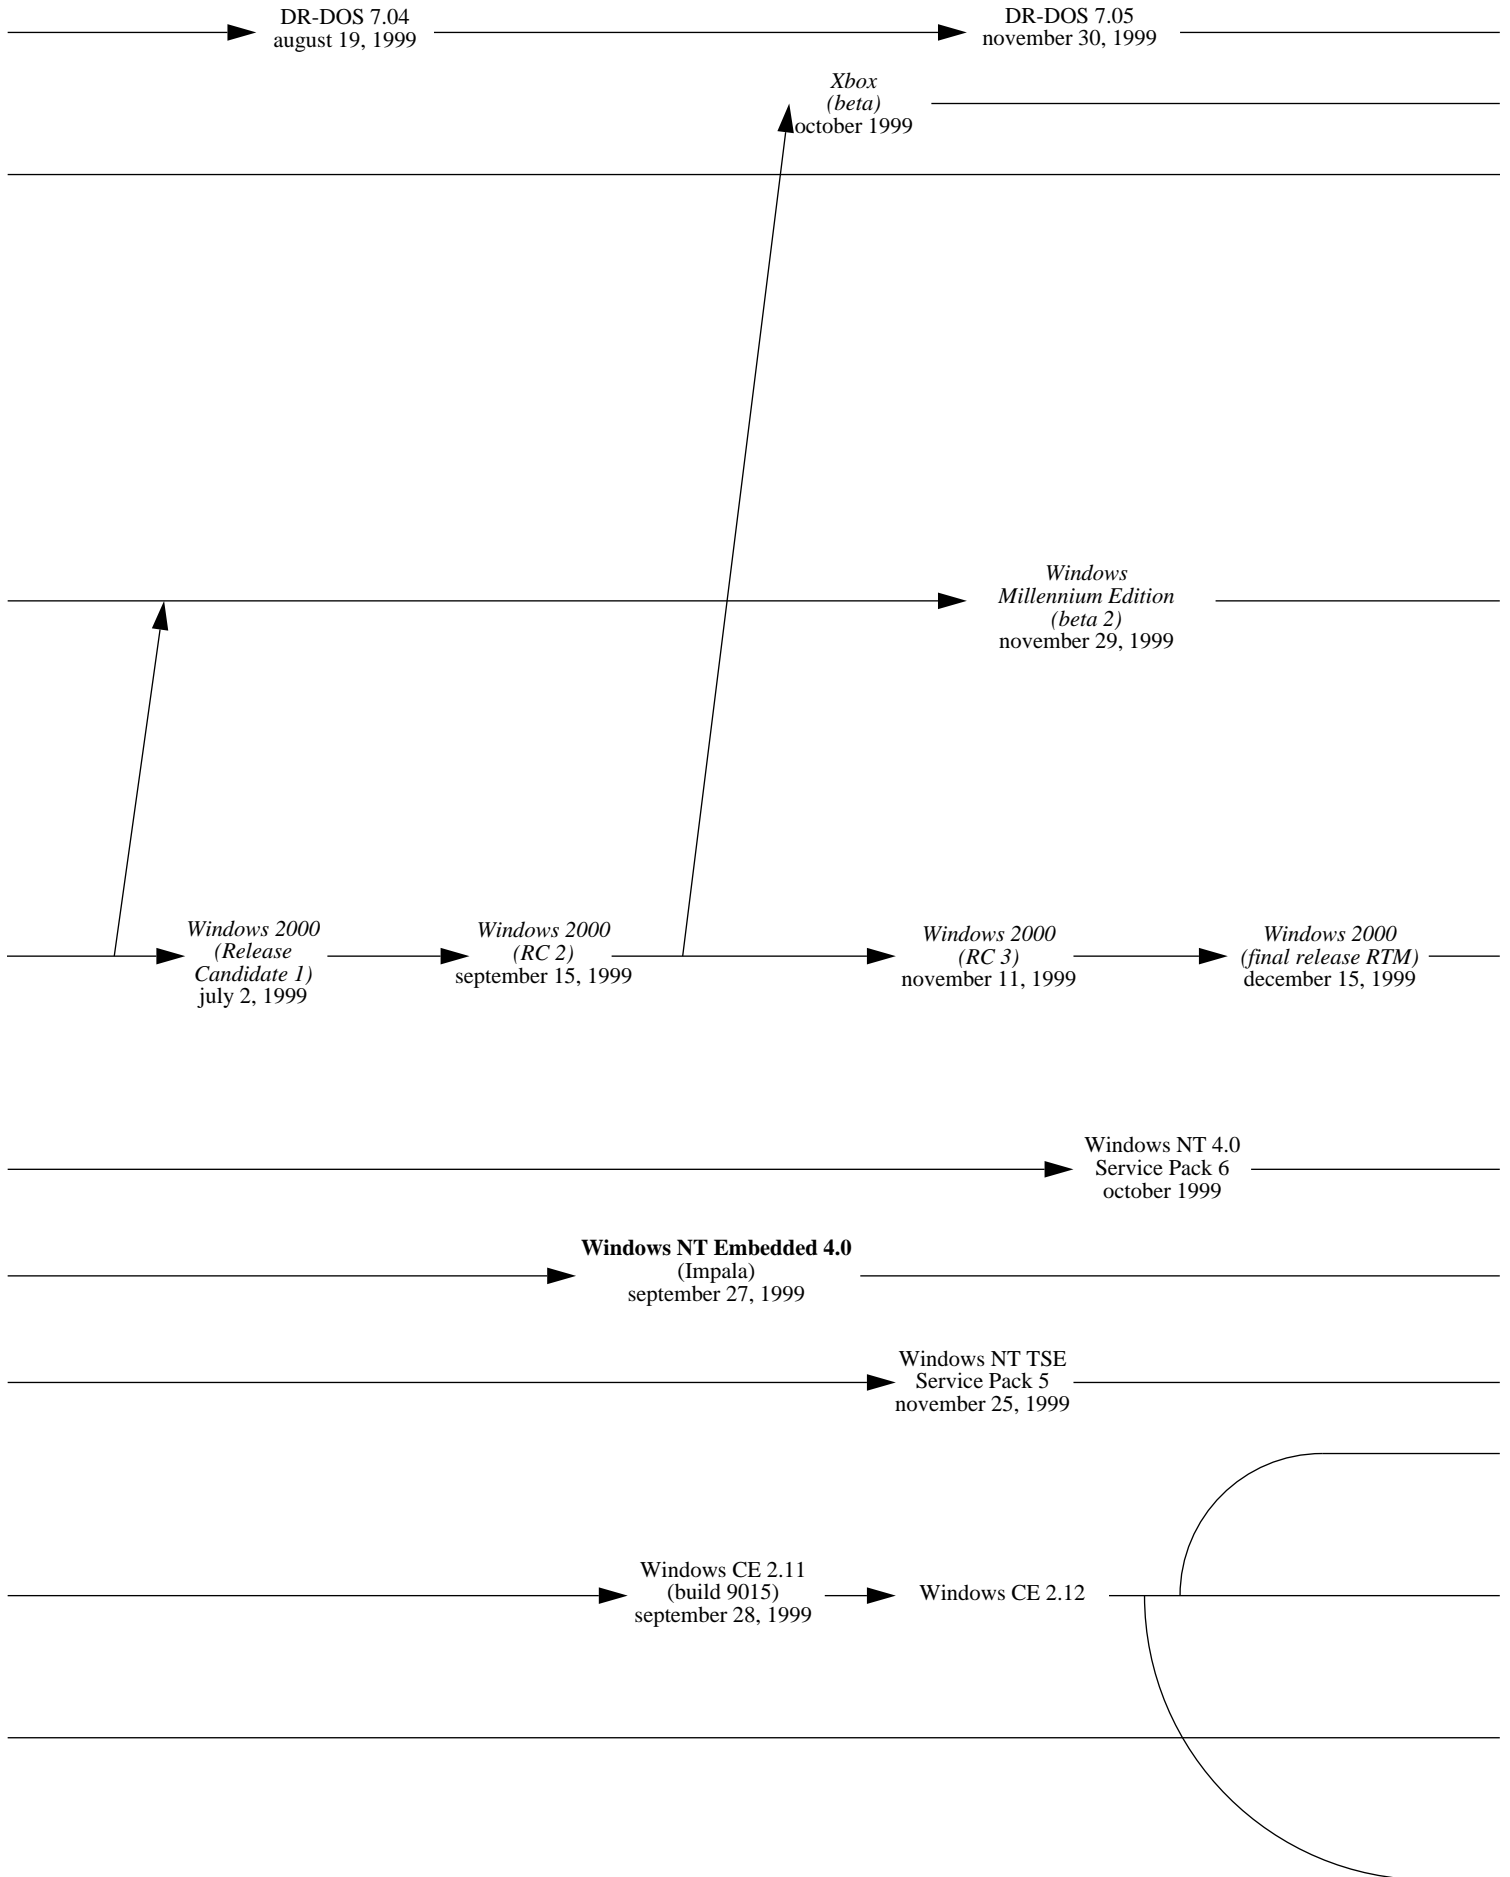

Windows 3.0
may 22, 1990

Windows 3.0
(+ Multimedia Extensions)
october 20, 1991

Windows NT (announced)
october 1991

OS/2 1.3
(Cutter)
december 1990

1992

1993

1994

1995

FreeDOS
june 29, 1994

1996

1997

1998

1999

2000

2001

2002