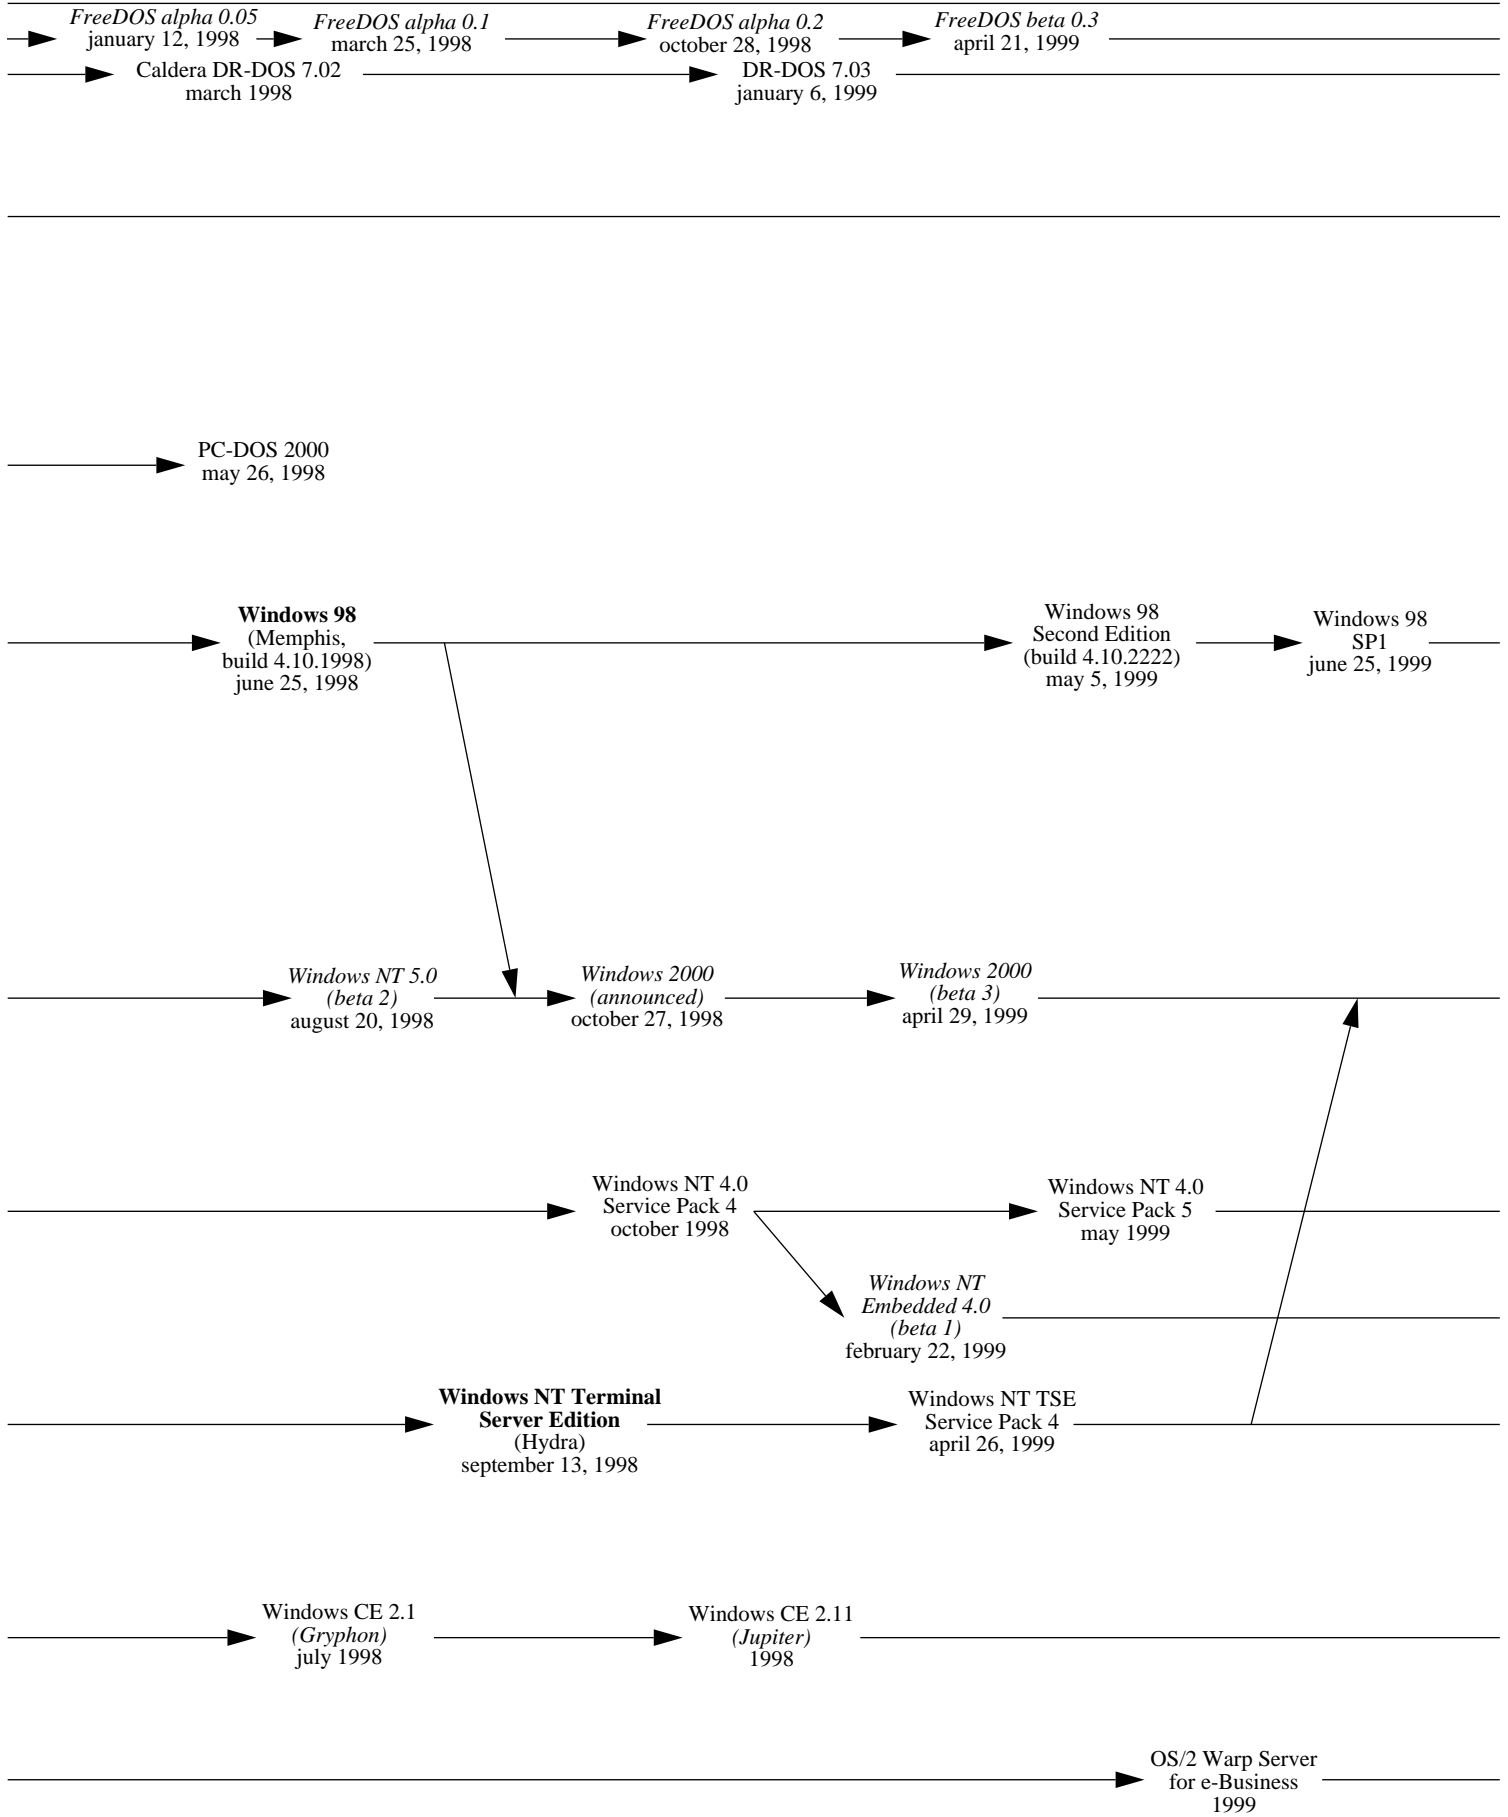

Windows 3.0
may 22, 1990

Windows 3.0
(+ Multimedia Extensions)
october 20, 1991

Windows NT (announced)
october 1991

OS/2 1.3
(Cutter)
december 1990

1992

1993

1994

1995

FreeDOS
june 29, 1994

1996

1997

1998

1999

2000

2001

2002