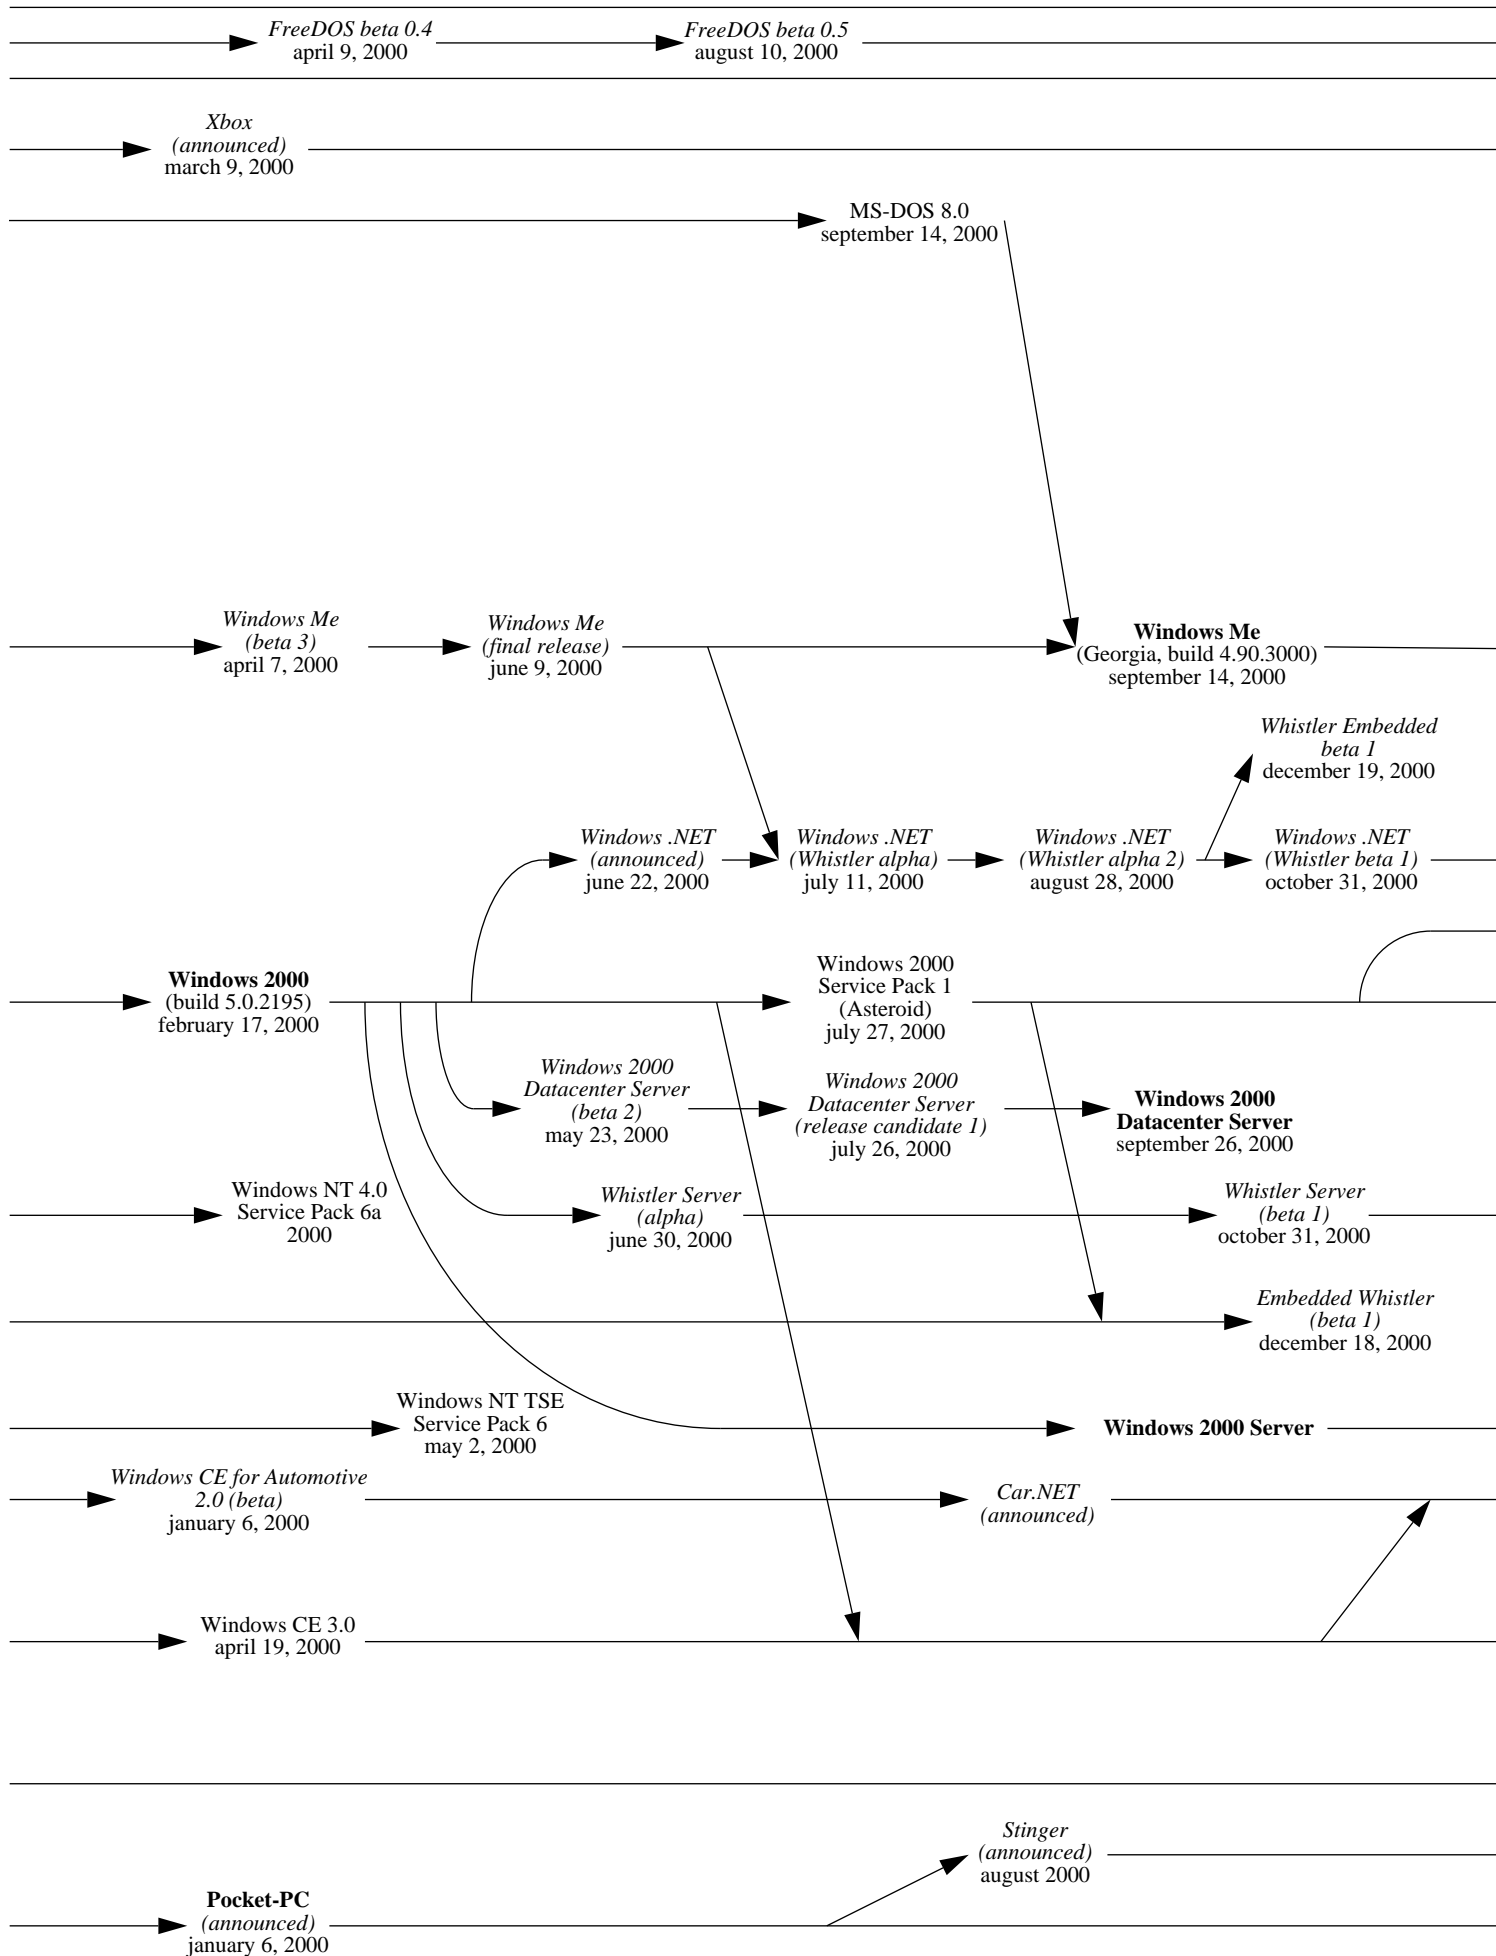

Windows 3.0
may 22, 1990

Windows 3.0
(+ Multimedia Extensions)
october 20, 1991

Windows NT (announced)
october 1991

OS/2 1.3
(Cutter)
december 1990

1992

1993

1994

1995

FreeDOS
june 29, 1994

1996

1997

1998

1999

2000

2001

2002