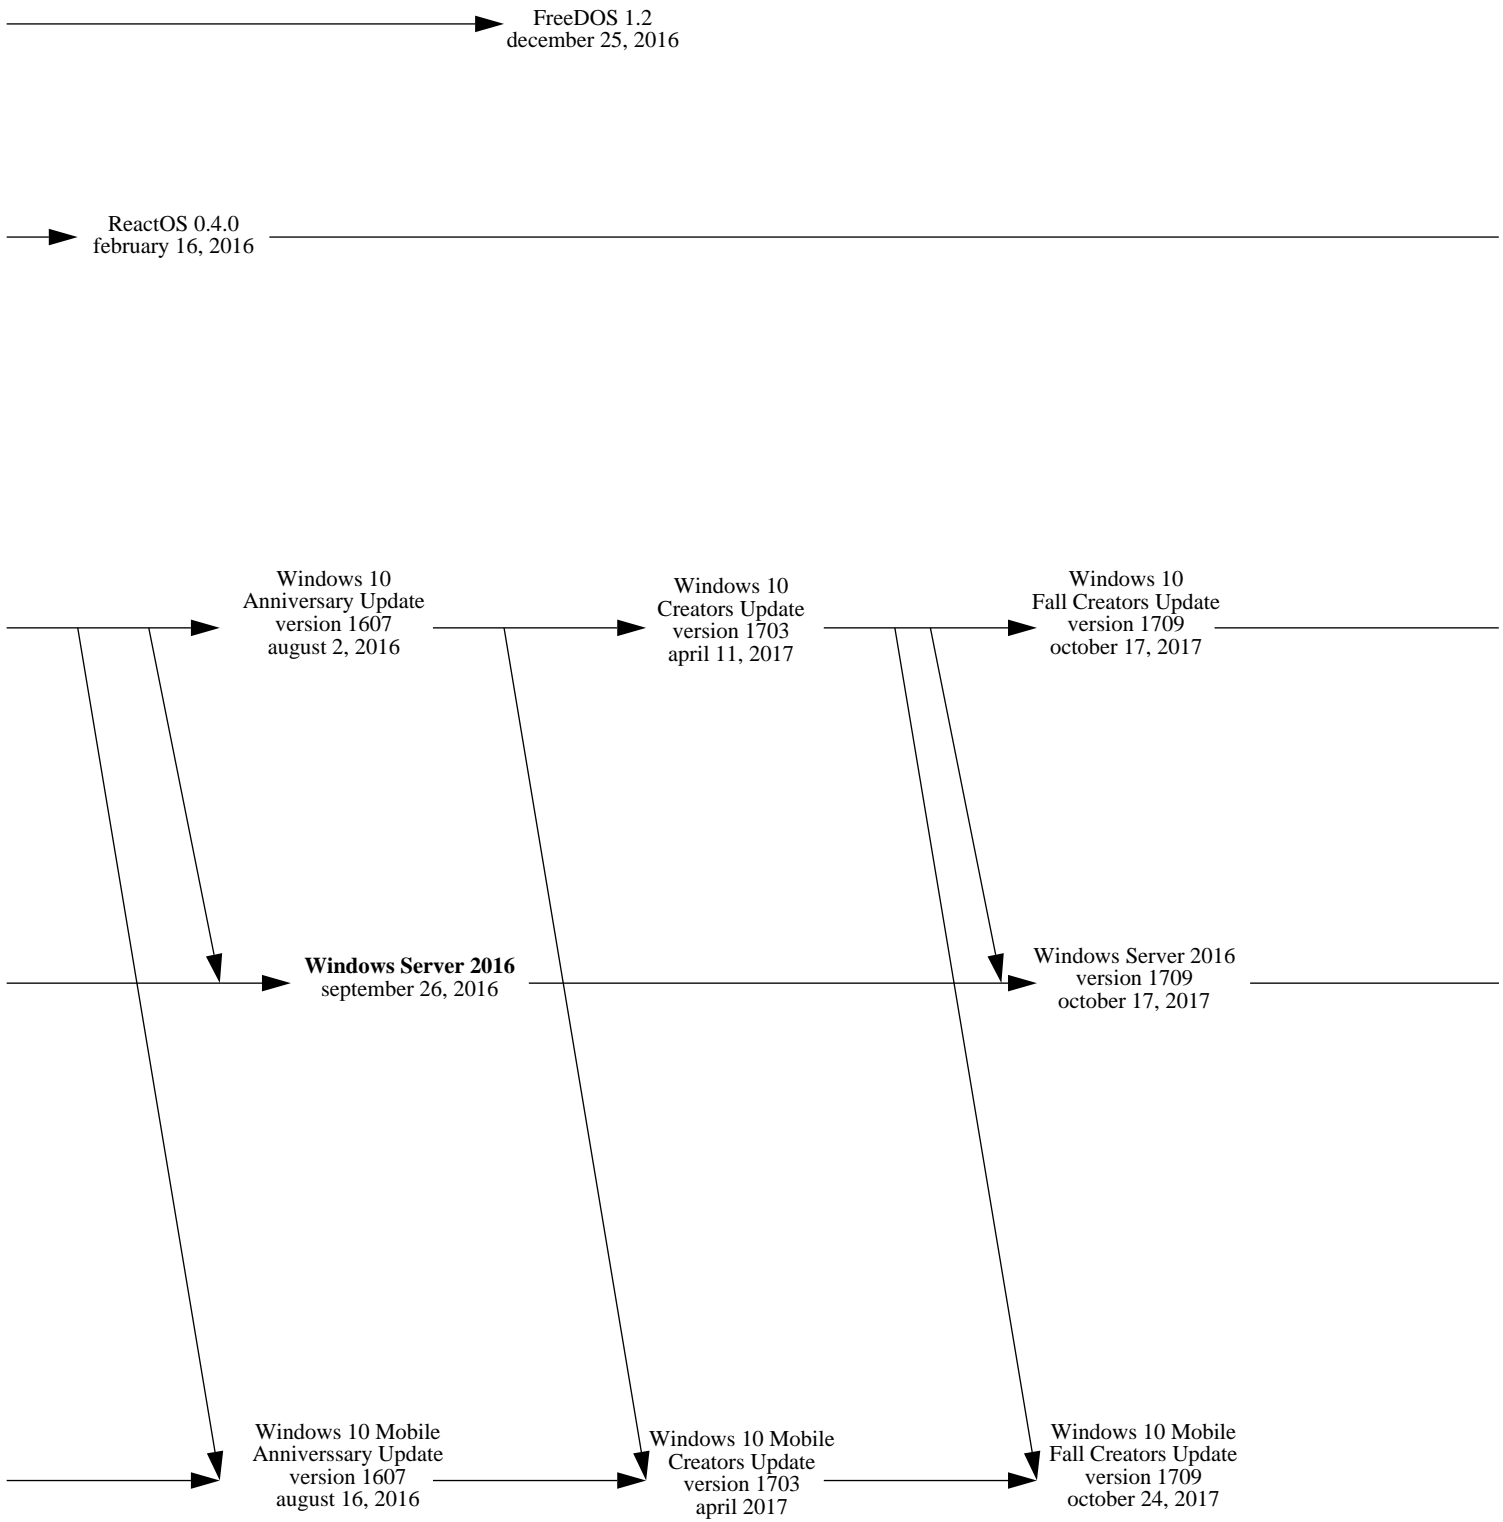

2016

2017

FreeDOS 1.2
december 25, 2016

ReactOS 0.4.0
february 16, 2016

Windows 10
Anniversary Update
version 1607
august 2, 2016

Windows 10
Creators Update
version 1703
april 11, 2017

Windows 10
Fall Creators Update
version 1709
october 17, 2017

Windows Server 2016
september 26, 2016

Windows Server 2016
version 1709
october 17, 2017

Windows 10 Mobile
Anniverssary Update
version 1607
august 16, 2016

Windows 10 Mobile
Creators Update
version 1703
april 2017

Windows 10 Mobile
Fall Creators Update
version 1709
october 24, 2017