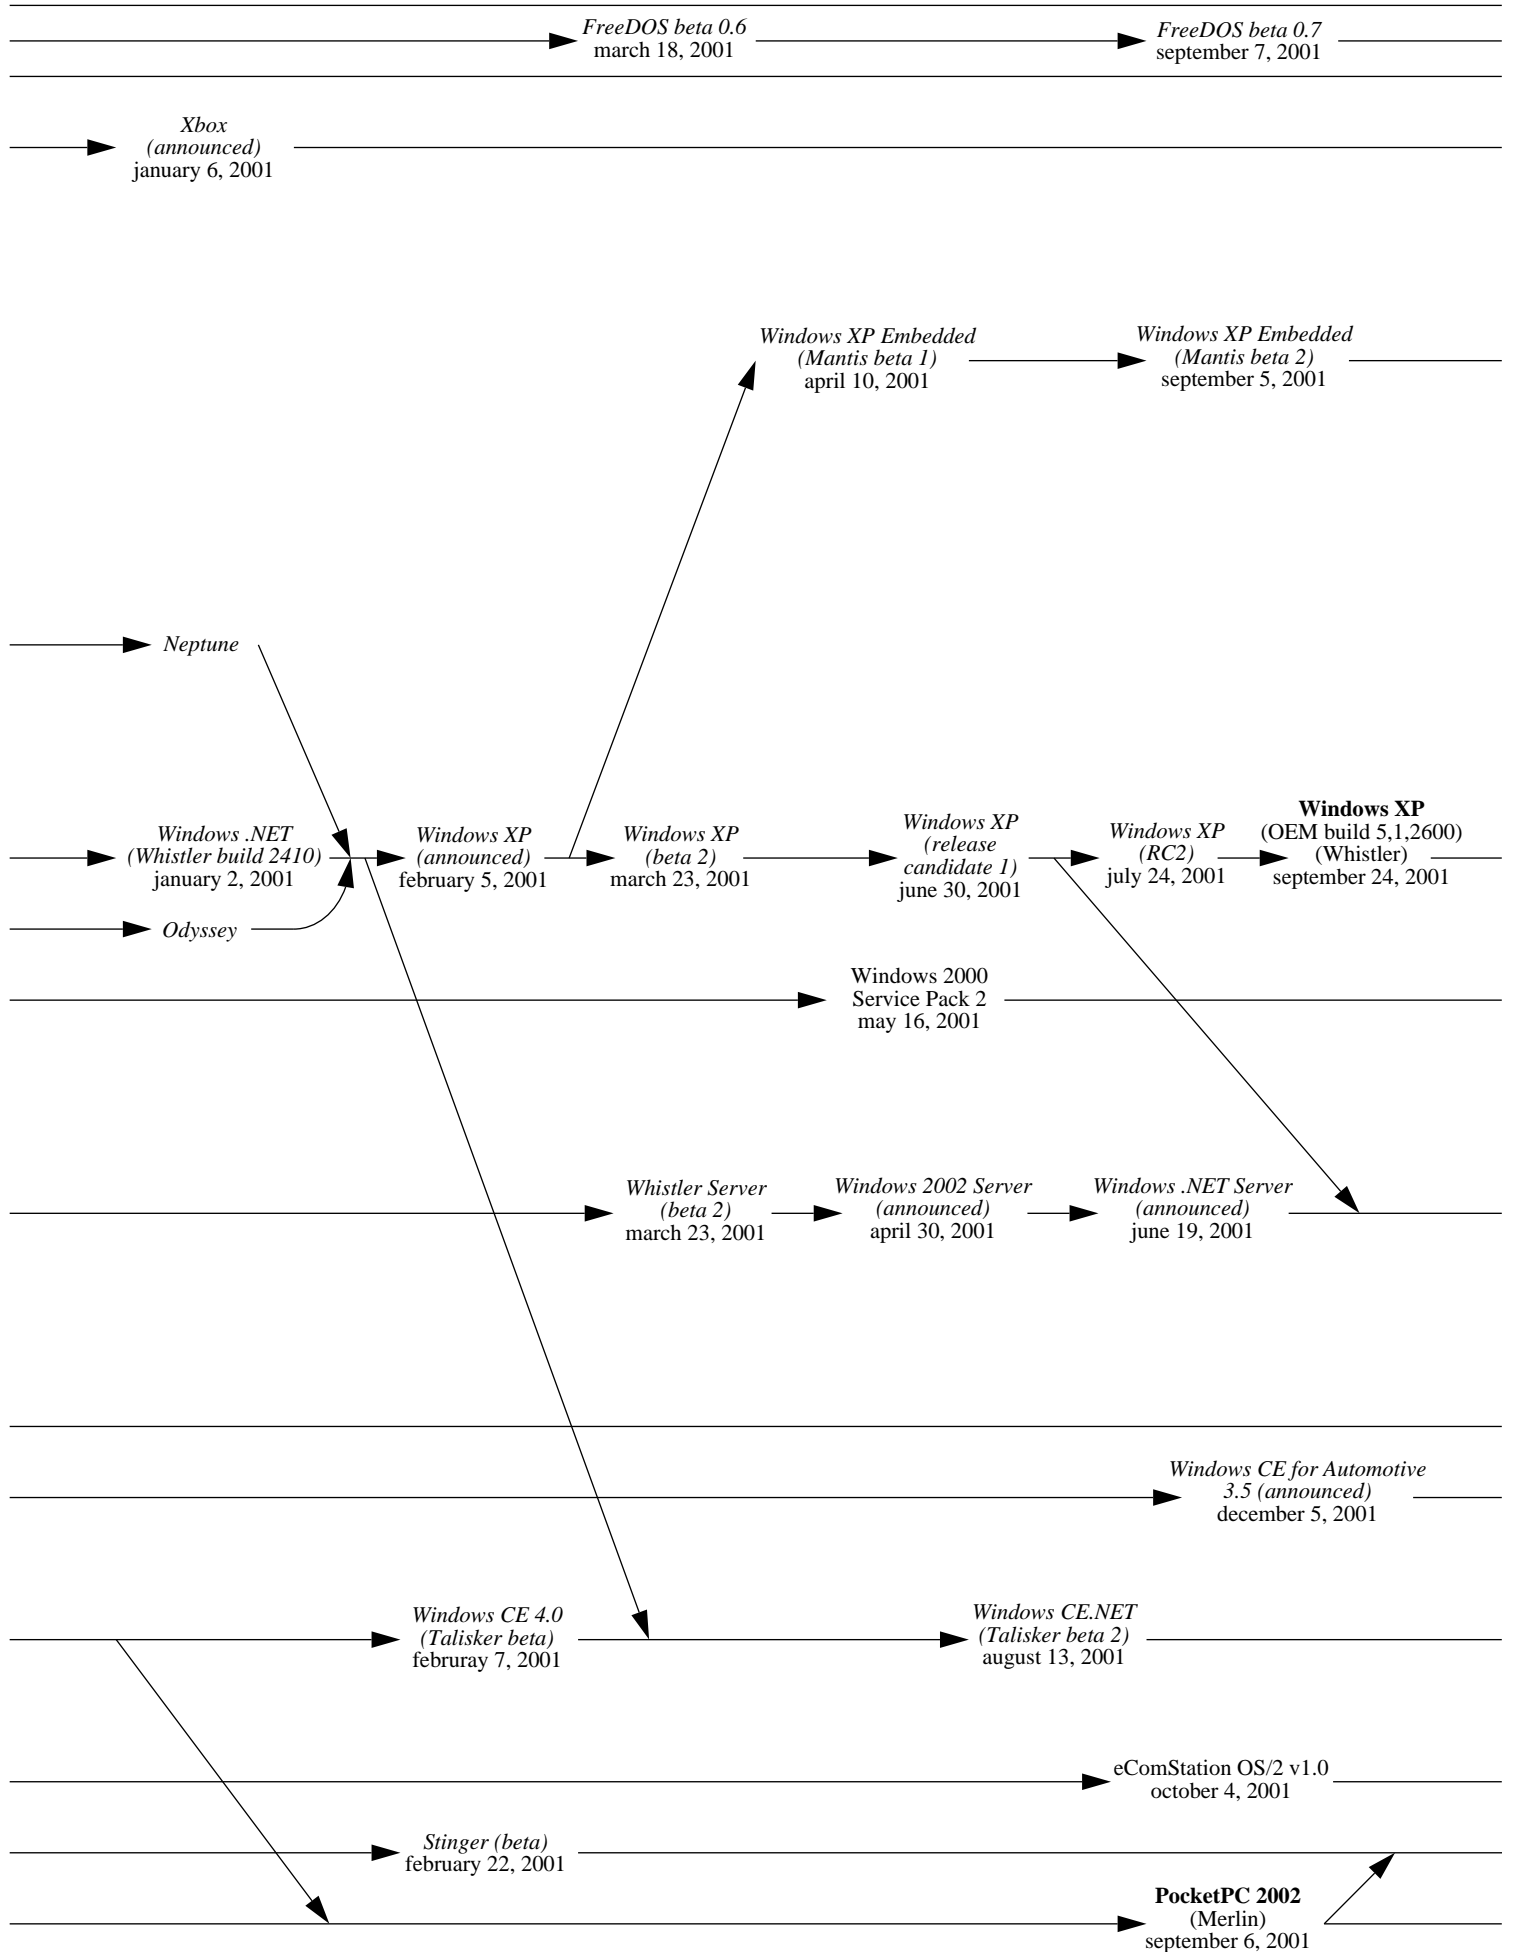

1990

1991

DR-DOS 5.0
may 1990

DR-DOS 6.0
september 1991

MS-DOS 5.0
june 1991

Windows 3.0
may 22, 1990

Windows 3.0
(+ Multimedia Extensions)
october 20, 1991

Windows NT (announced)
october 1991

OS/2 1.3
(Cutter)
december 1990

1992

1993

1994

1995

FreeDOS
june 29, 1994

1996

1997

1998

1999

2000

2001

2002

FreeDOS beta 0.8
april 7, 2002

DR-DOS/OpenDOS 7.01.01
july 2002

Xbox
november 15, 2001