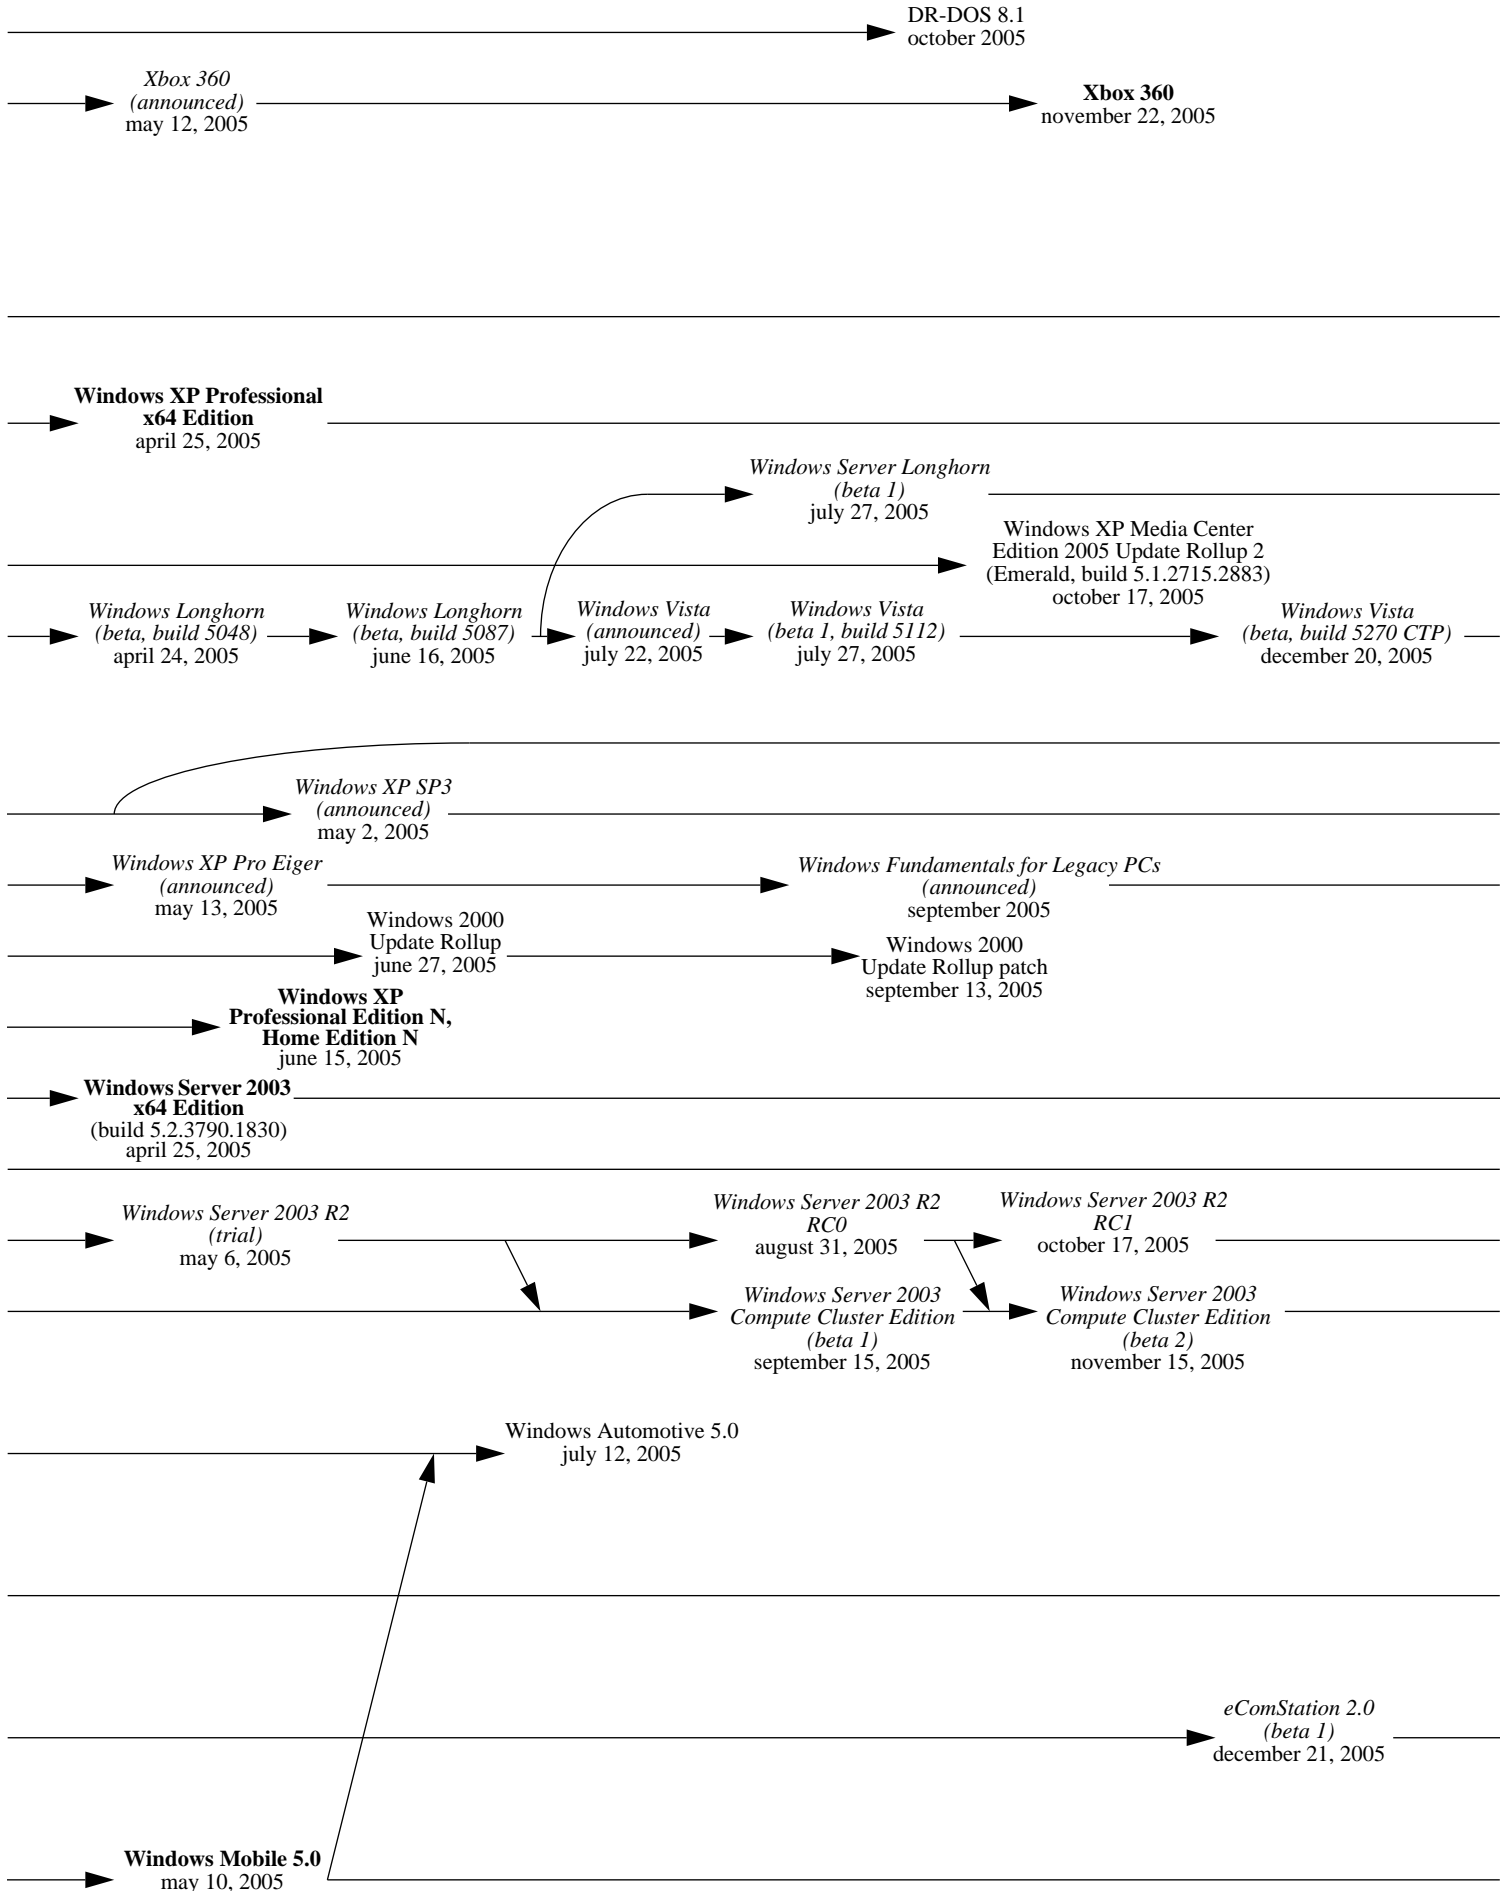

Windows Powered
Smartphone 2002
october 22, 2002

2003

2004

2005

2006

FreeDOS 1.0
september 3, 2006

Windows XP Embedded
Service Pack 2 Feature Pack 2007
november 1, 2006

Windows Server Longhorn
(beta 2)
may 23, 2006

Windows Server Longhorn
(beta 2, build 5600)
august 2006

Windows Vista
(announced)
march 21, 2006

Windows Vista
(beta 2, build 5384.4)
may 23, 2006

Windows Vista
(RTM, build 6000.16386)
(Longhorn)
november 8, 2006