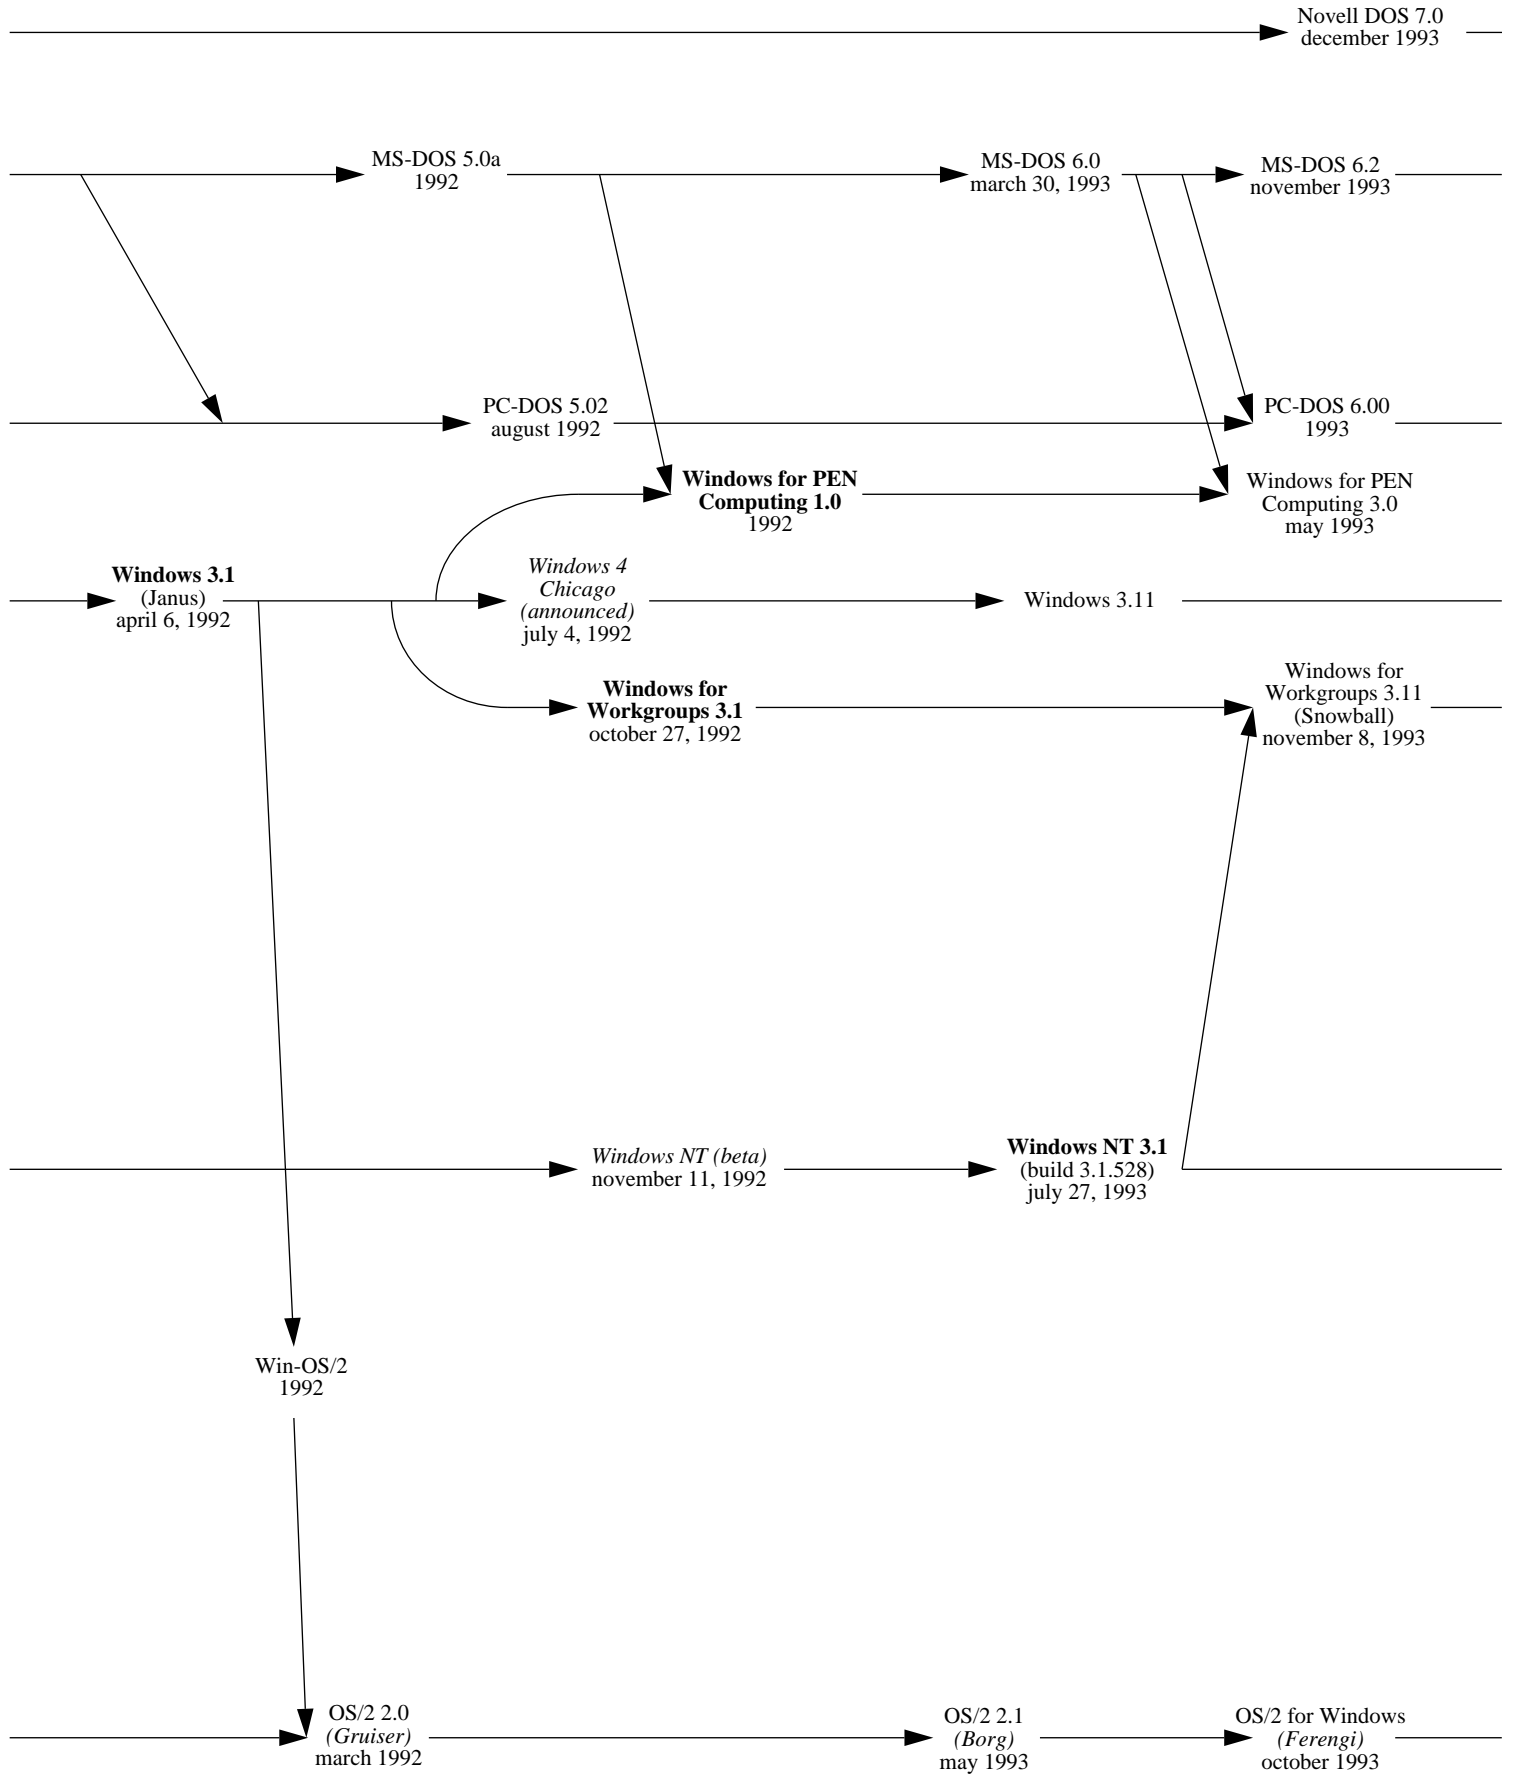

1990

1991

DR-DOS 5.0
may 1990

DR-DOS 6.0
september 1991

MS-DOS 5.0
june 1991

Windows 3.0
may 22, 1990

Windows 3.0
(+ Multimedia Extensions)
october 20, 1991

Windows NT (announced)
october 1991

OS/2 1.3
(Cutter)
december 1990

1992

1993

1994

1995

FreeDOS
june 29, 1994

1996

1997