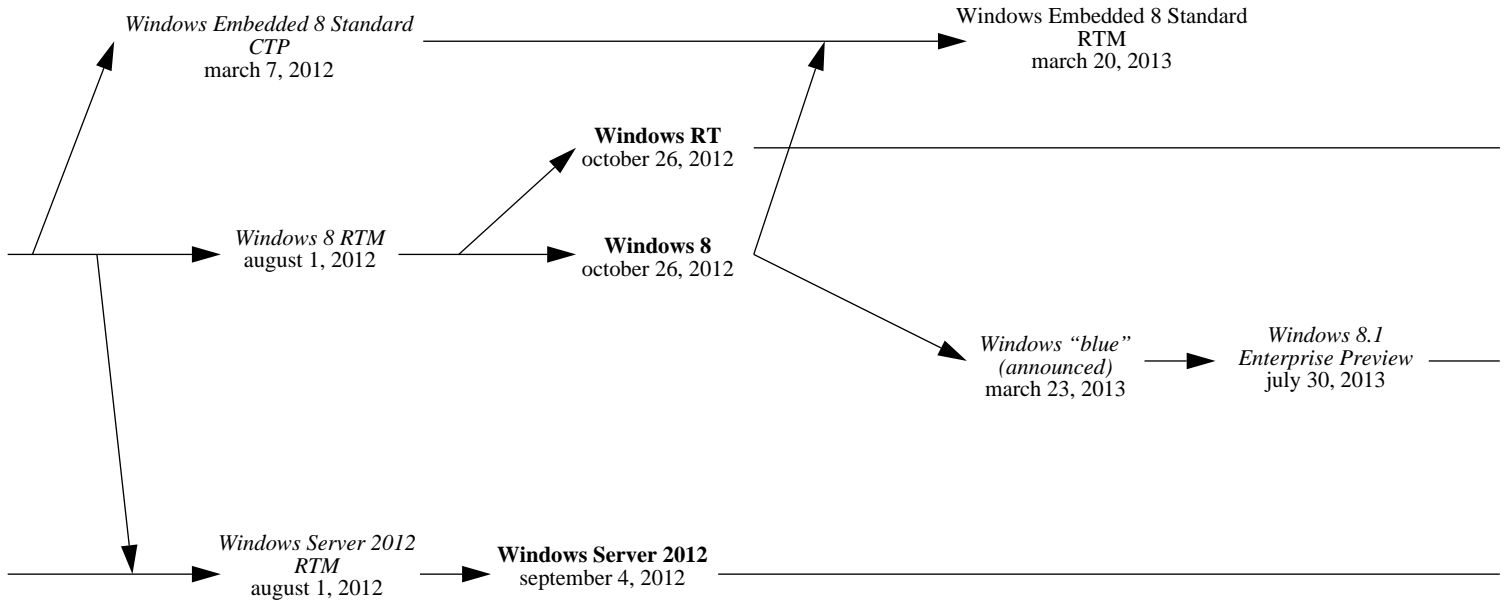

Windows Embedded CE 6
(Yamazaki)
november 1, 2006

eComStation 2.0
(beta 3)
december 14, 2006

Windows Mobile 6.0 beta
august 2006

2007

2009

2010

2011

Enhanced DR-DOS 7.01.08
july 21, 2011

FreeDOS 1.1
january 2, 2012

2012

2013

2014

2015

2016

2017

FreeDOS 1.2
december 25, 2016