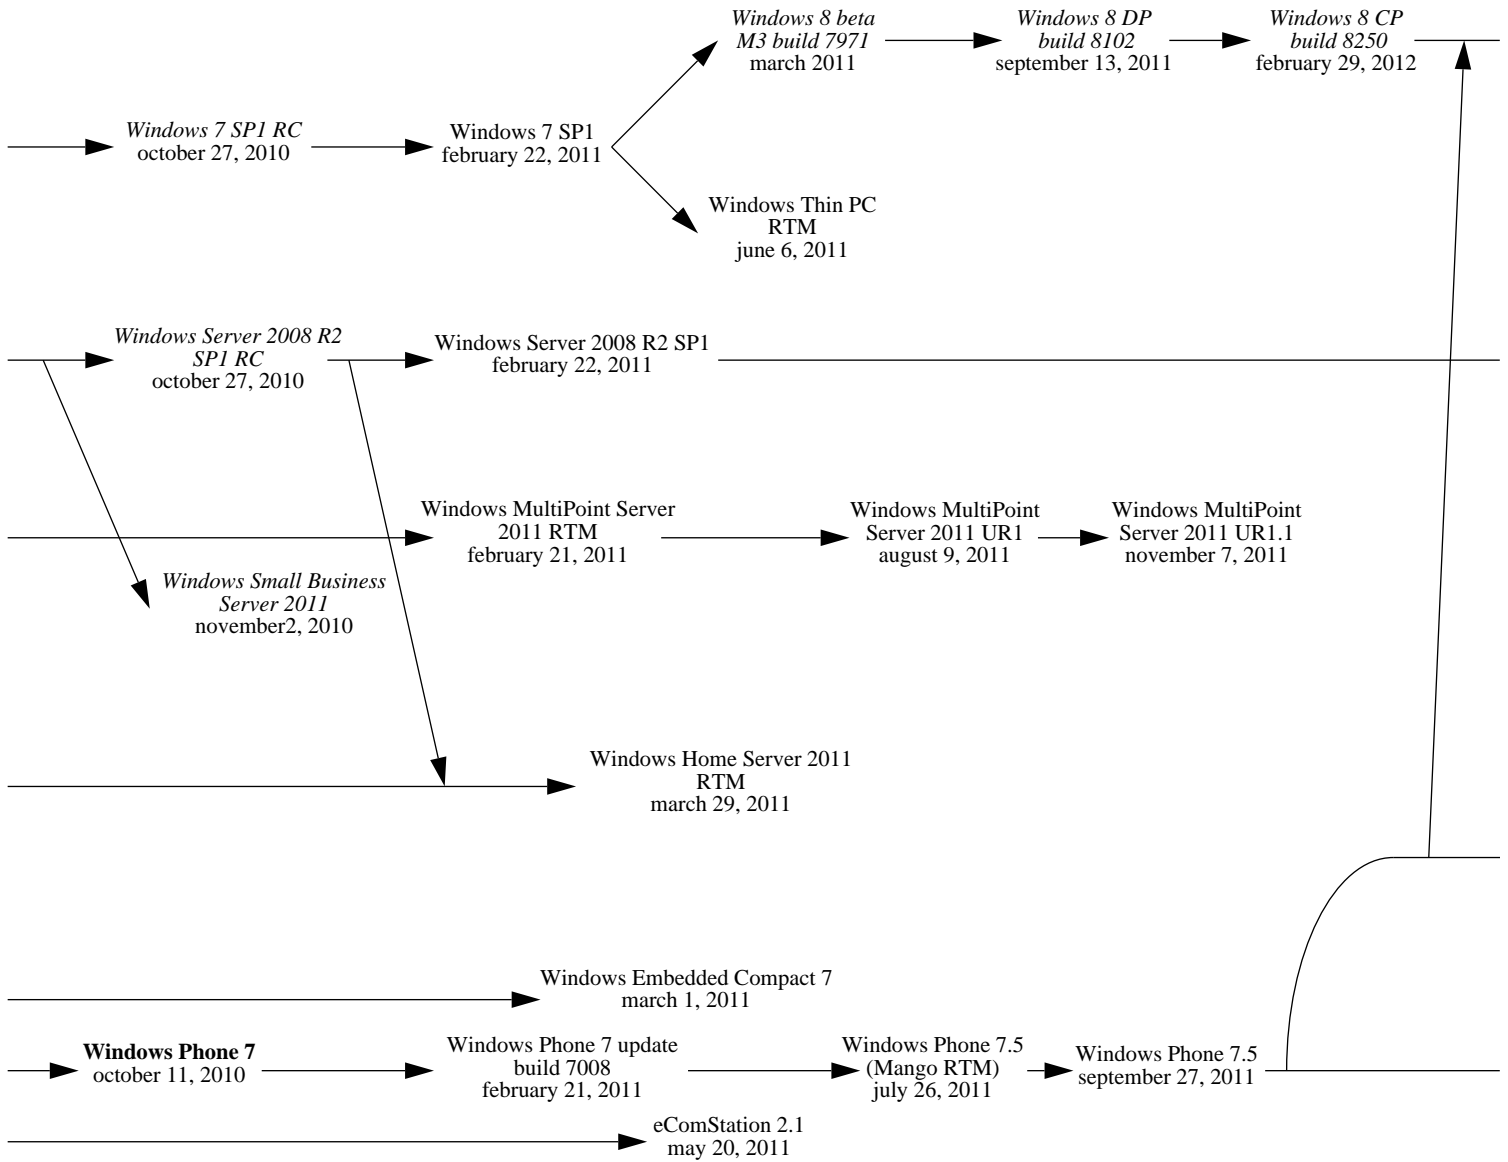

FreeDOS 1.1
january 2, 2012

2012

2013

2014

2015

2016

2017

FreeDOS 1.2
december 25, 2016