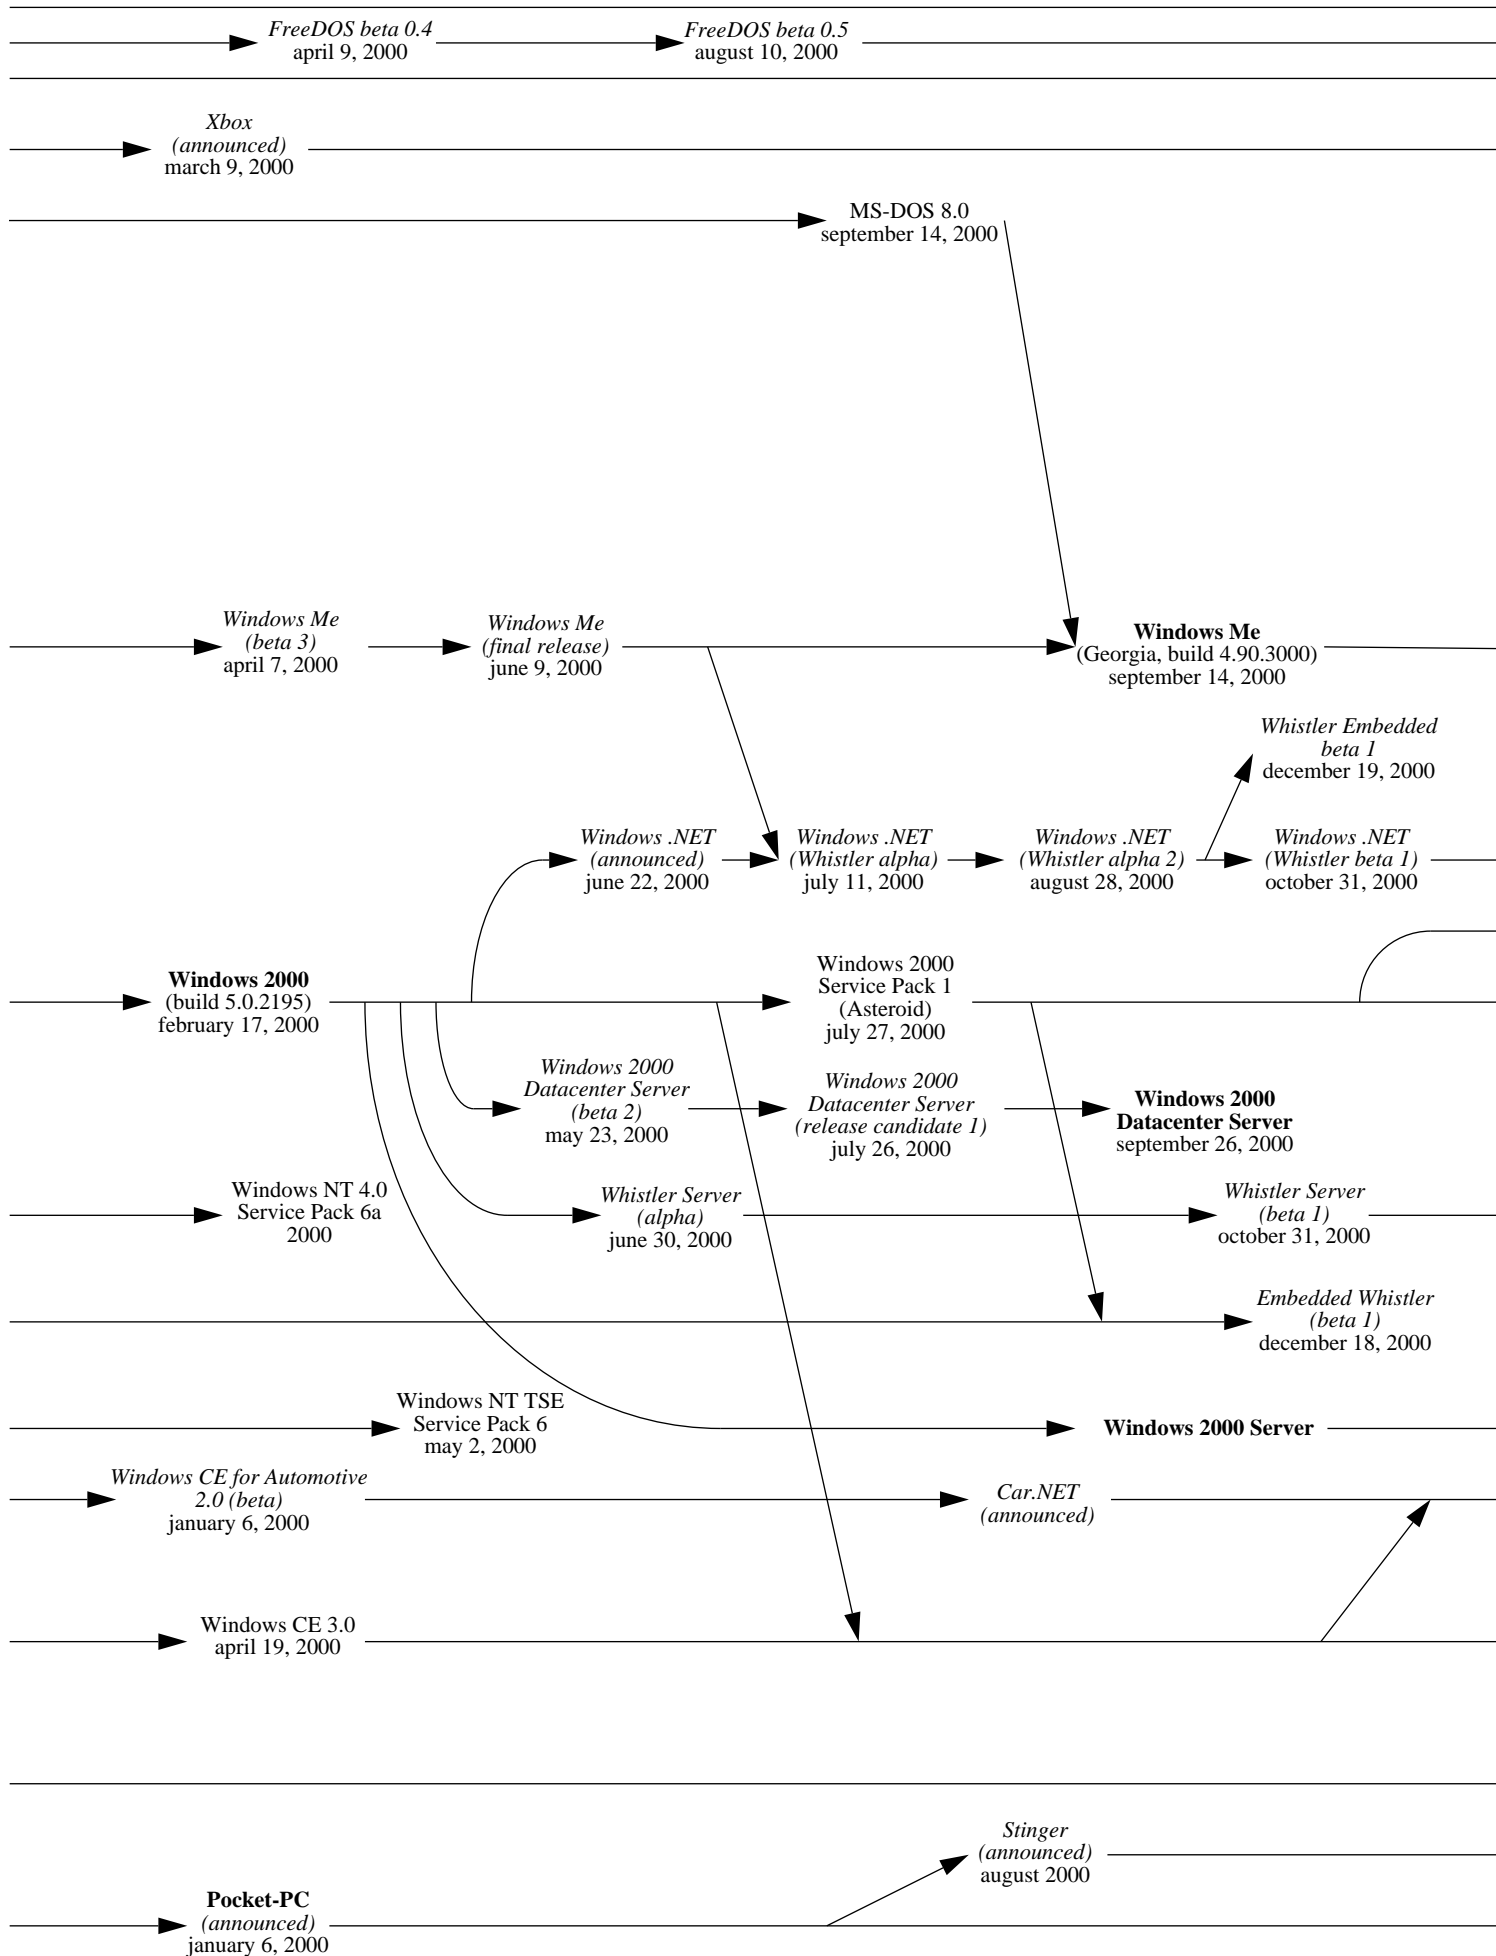

1987

1988

1989

1990

1991

DR-DOS 5.0
may 1990

DR-DOS 6.0
september 1991

MS-DOS 5.0
june 1991

Windows 3.0
may 22, 1990

Windows 3.0
(+ Multimedia Extensions)
october 20, 1991

Windows NT (announced)
october 1991

OS/2 1.3
(Cutter)
december 1990

1992

1993

1994

1995

FreeDOS
june 29, 1994

1996

1997

1998

1999

2000

2001

2002