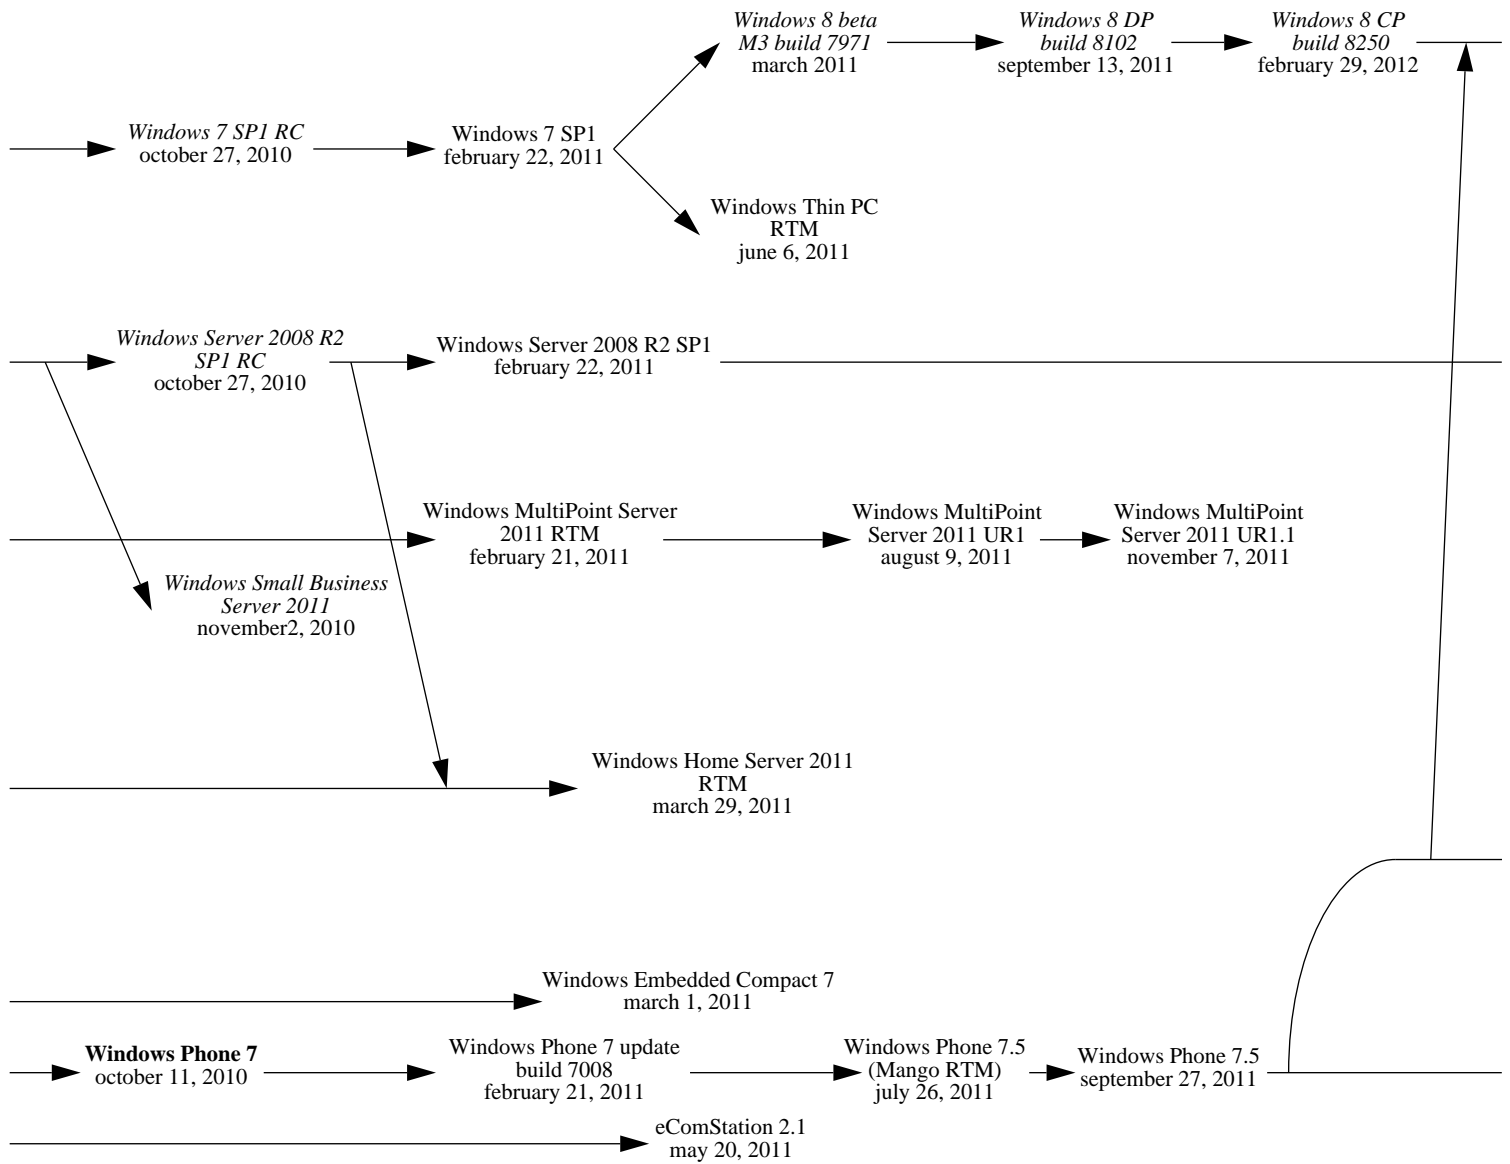

Windows Mobile 6.0 beta
august 2006

2007

2011

Enhanced DR-DOS 7.01.08
july 21, 2011

FreeDOS 1.1
january 2, 2012

2014

2015

2016

2017

FreeDOS 1.2
december 25, 2016