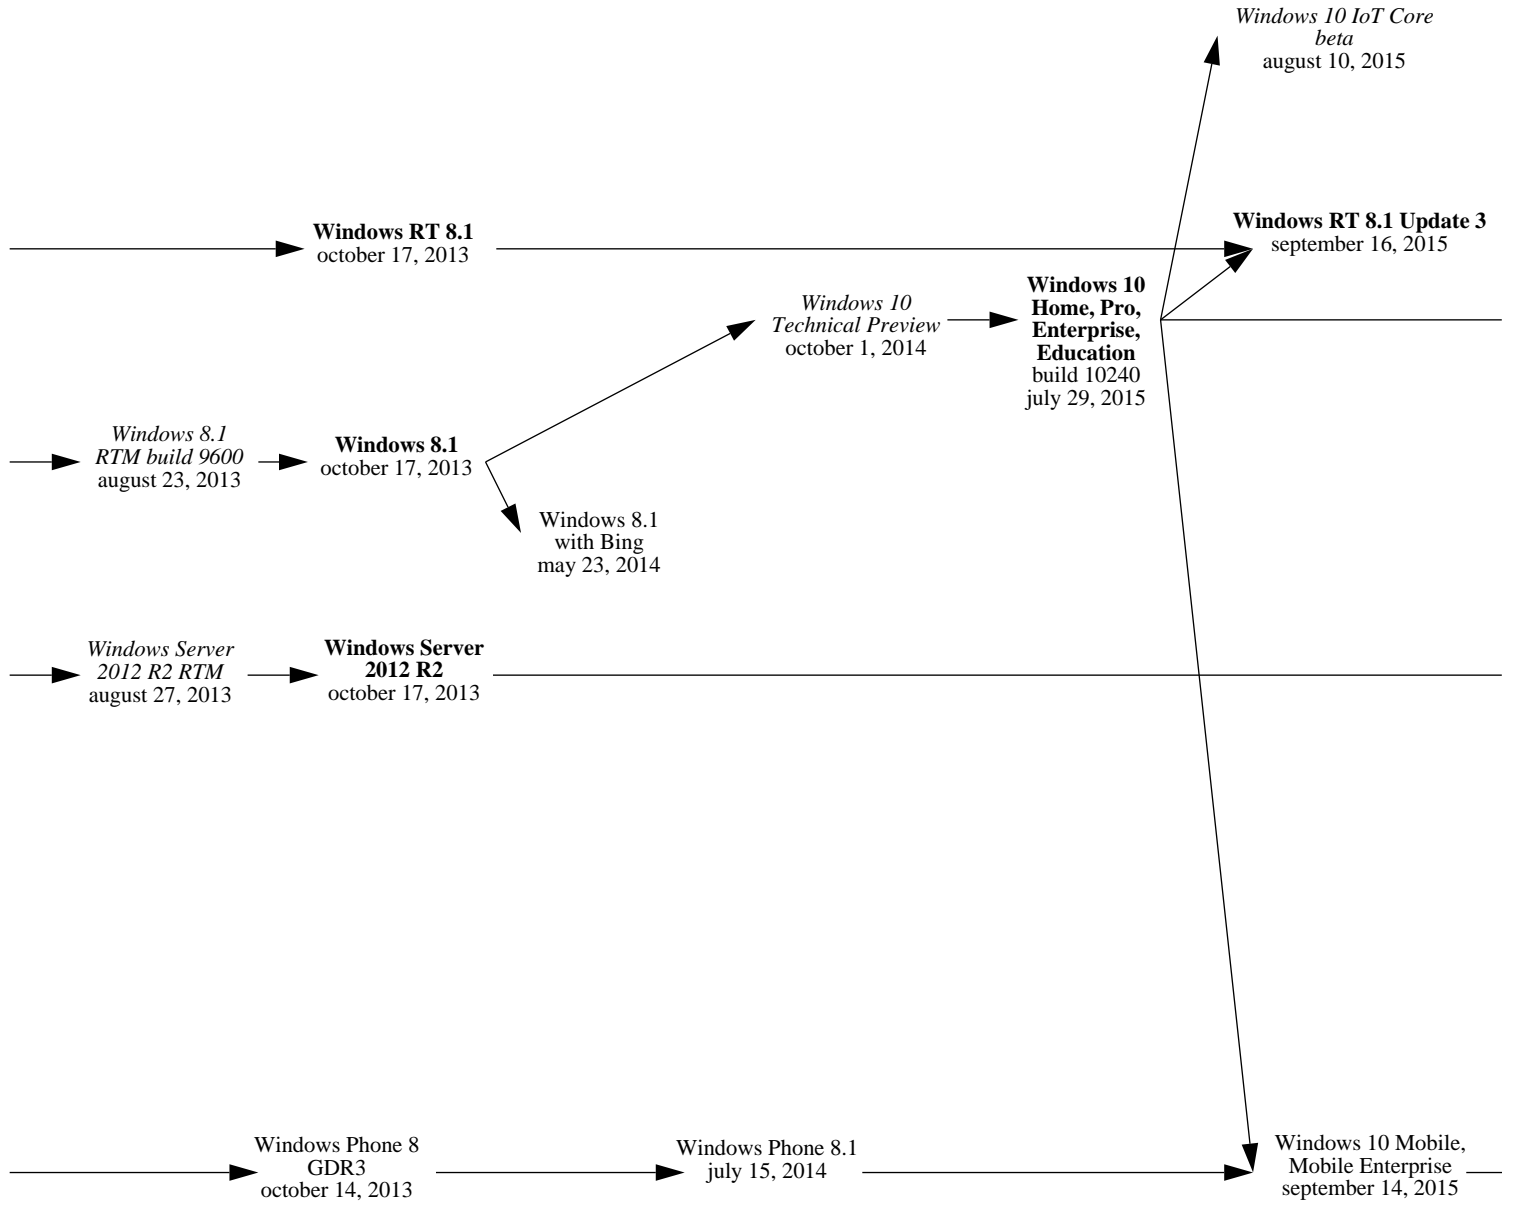

Windows Mobile 6.0 beta
august 2006

2007

2011

Enhanced DR-DOS 7.01.08
july 21, 2011

FreeDOS 1.1
january 2, 2012

2014

2015

2016

2017

FreeDOS 1.2
december 25, 2016