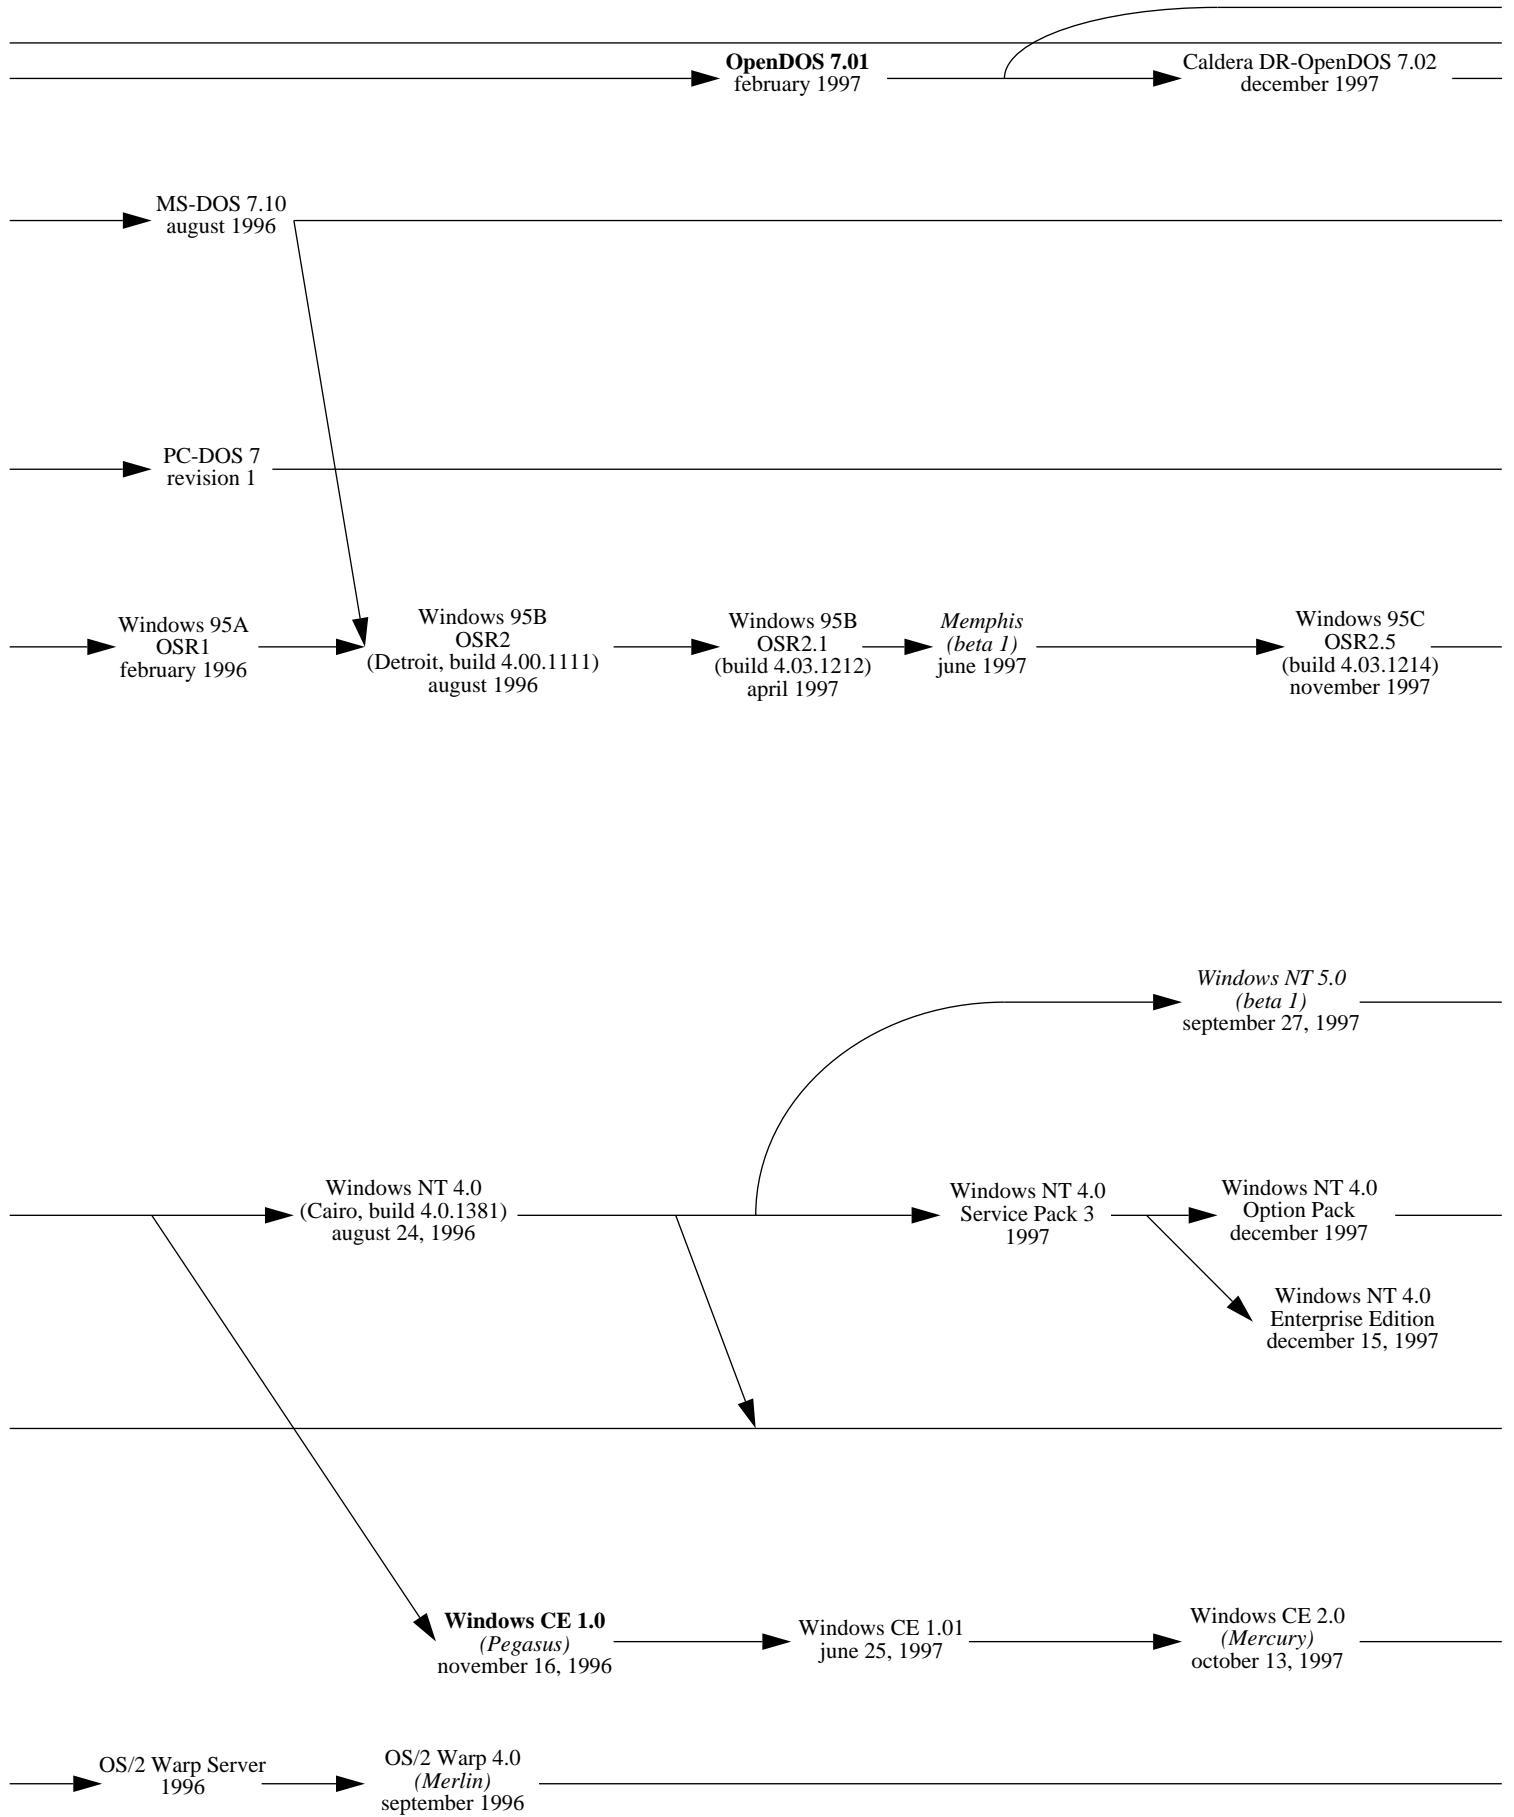

1987

1988

1989

1990

1991

DR-DOS 5.0
may 1990

DR-DOS 6.0
september 1991

MS-DOS 5.0
june 1991

Windows 3.0
may 22, 1990

Windows 3.0
(+ Multimedia Extensions)
october 20, 1991

Windows NT (announced)
october 1991

OS/2 1.3
(Cutter)
december 1990

1992

1993

1994

1995

FreeDOS
june 29, 1994

1996

1997

1998

1999

2000

2001

2002