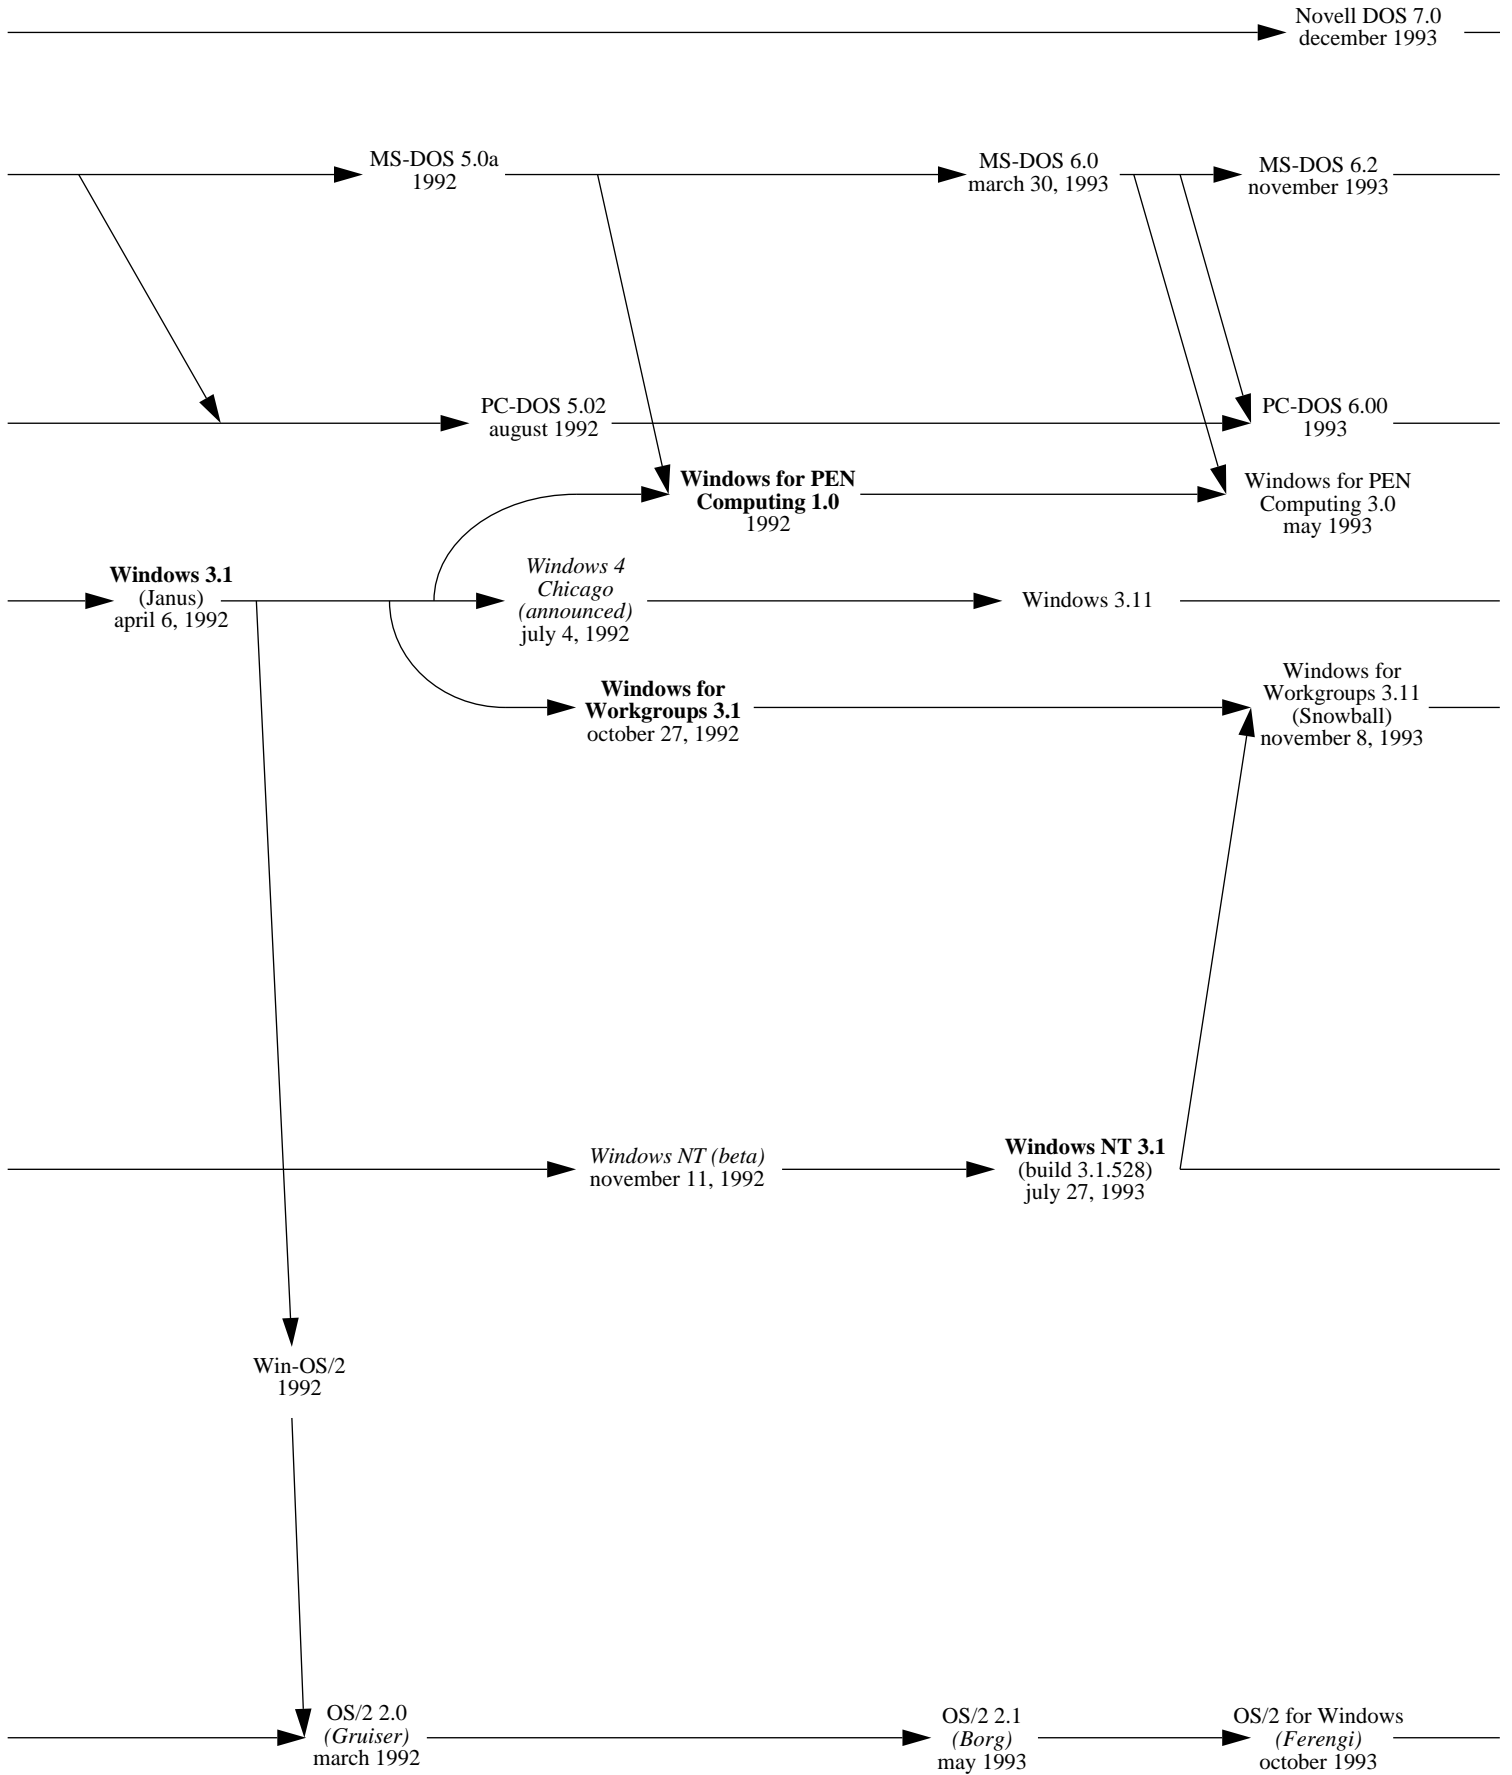

1987

1988

1989

1990

1991

DR-DOS 5.0
may 1990

DR-DOS 6.0
september 1991

MS-DOS 5.0
june 1991

Windows 3.0
may 22, 1990

Windows 3.0
(+ Multimedia Extensions)
october 20, 1991

Windows NT (announced)
october 1991

OS/2 1.3
(Cutter)
december 1990

1992

1993

1994

1995

FreeDOS
june 29, 1994

1996

1997

1998

1999

2000

2001

2002