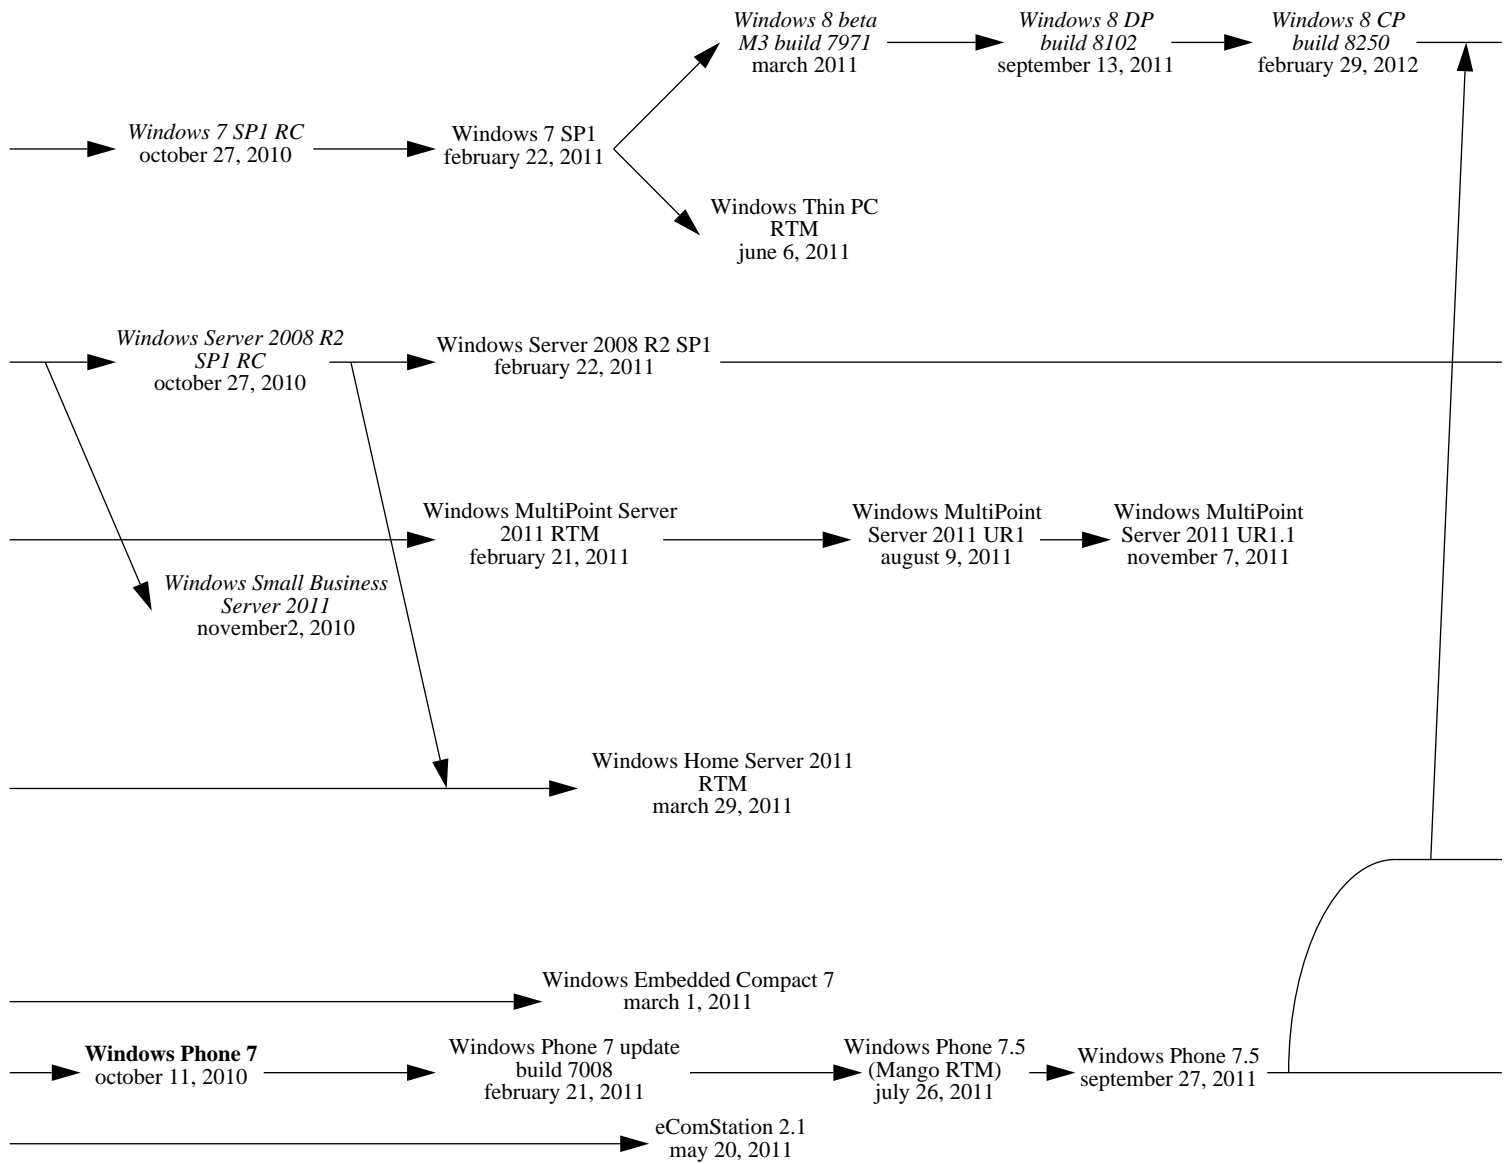

2011

Enhanced DR-DOS 7.01.08
july 21, 2011

FreeDOS 1.1
january 2, 2012