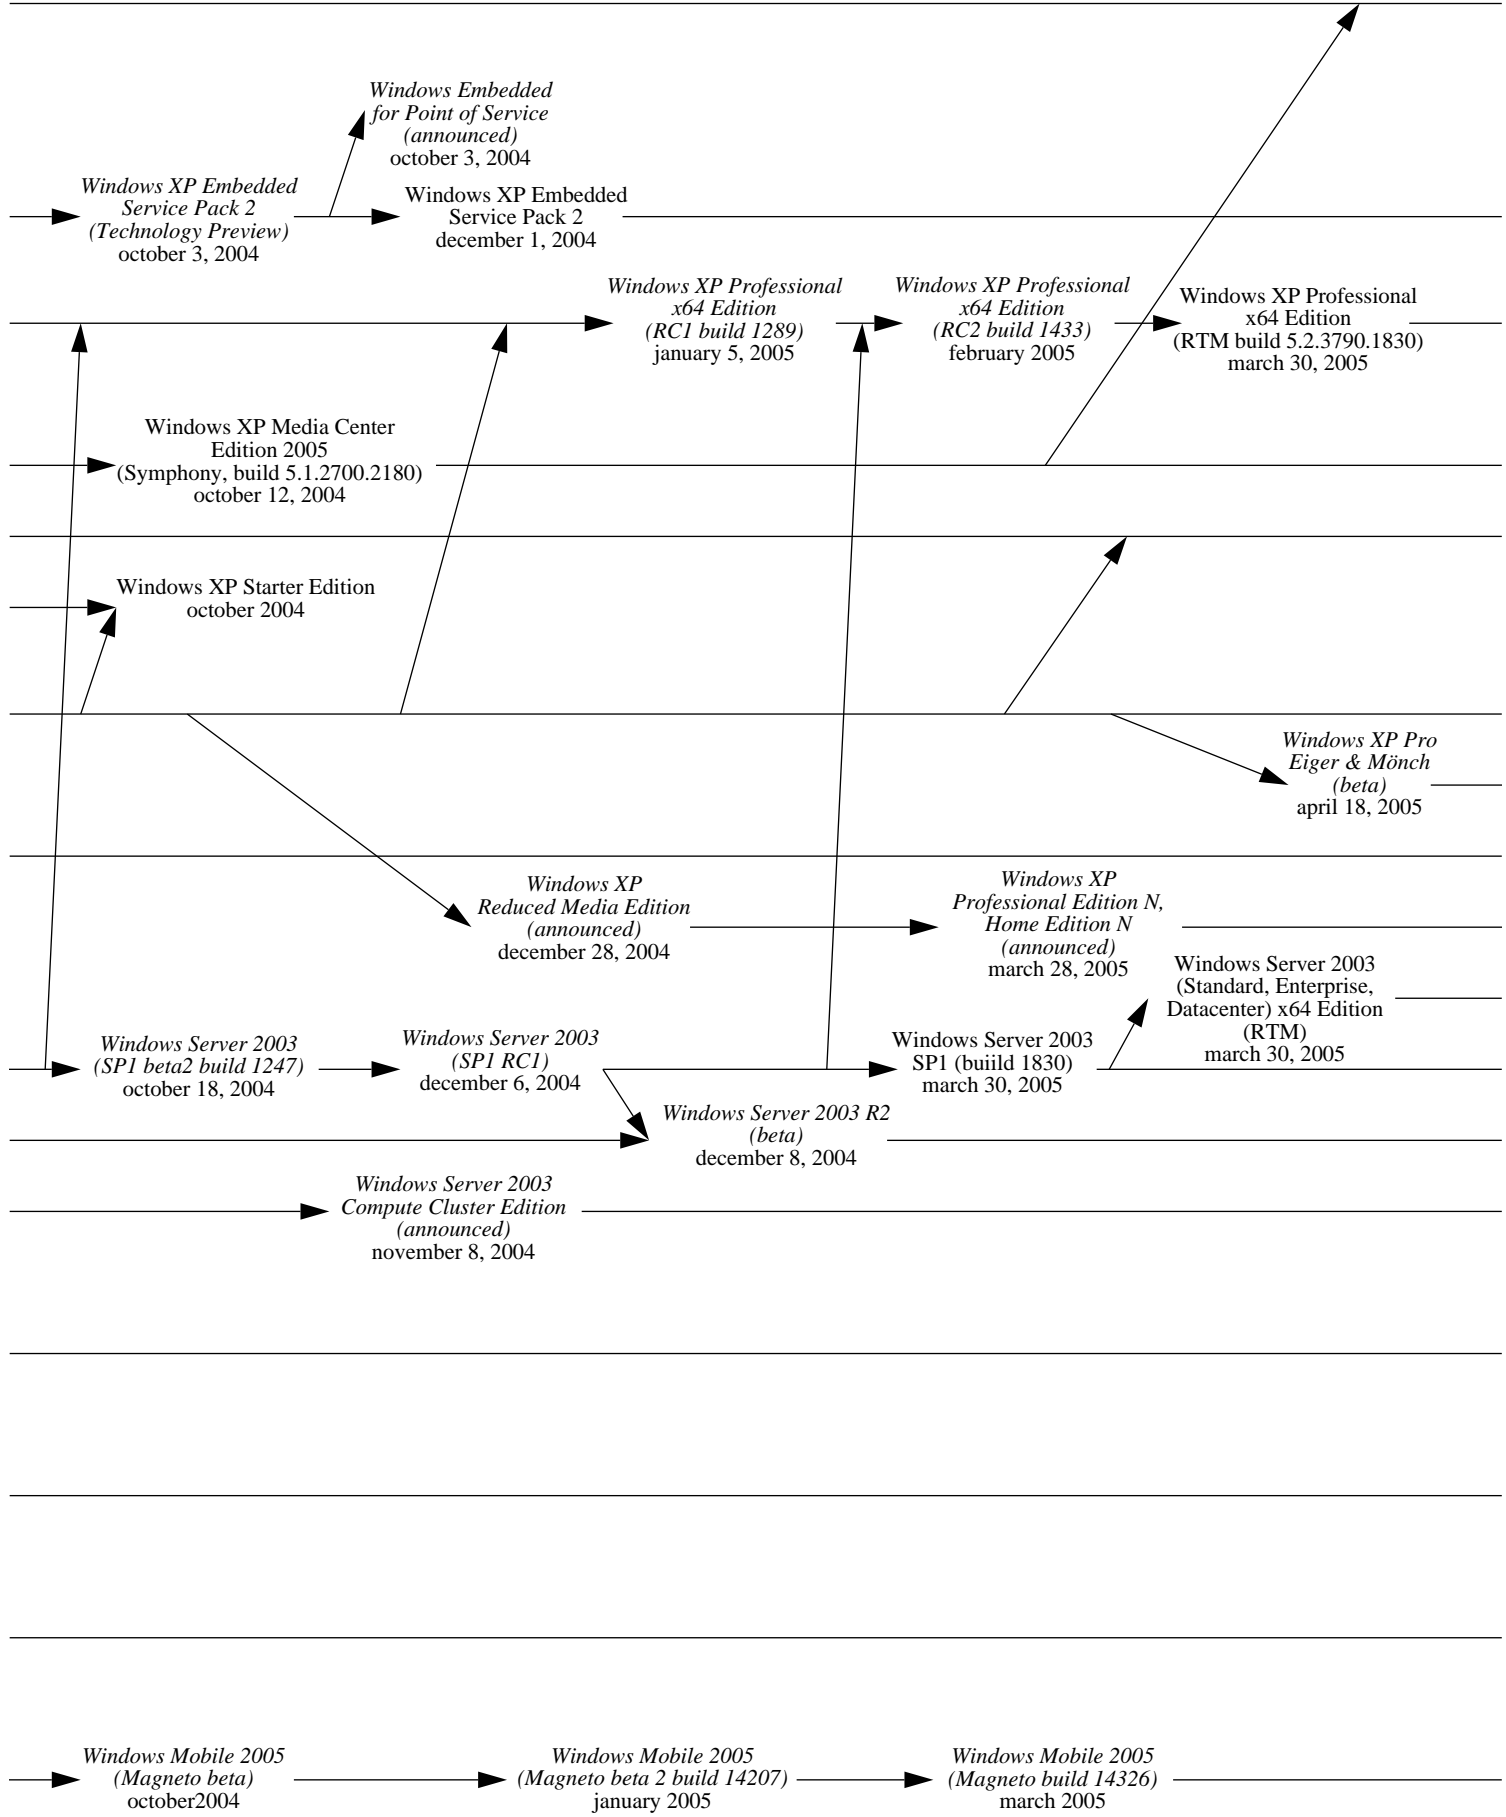

Windows Powered
Smartphone 2002
october 22, 2002

2003

2004

2005

2006

FreeDOS 1.0
september 3, 2006

Windows XP Embedded
Service Pack 2 Feature Pack 2007
november 1, 2006

Windows Server Longhorn
(beta 2)
may 23, 2006

Windows Server Longhorn
(beta 2, build 5600)
august 2006

Windows Vista
(announced)
march 21, 2006

Windows Vista
(beta 2, build 5384.4)
may 23, 2006

Windows Vista
(RTM, build 6000.16386)
(Longhorn)
november 8, 2006