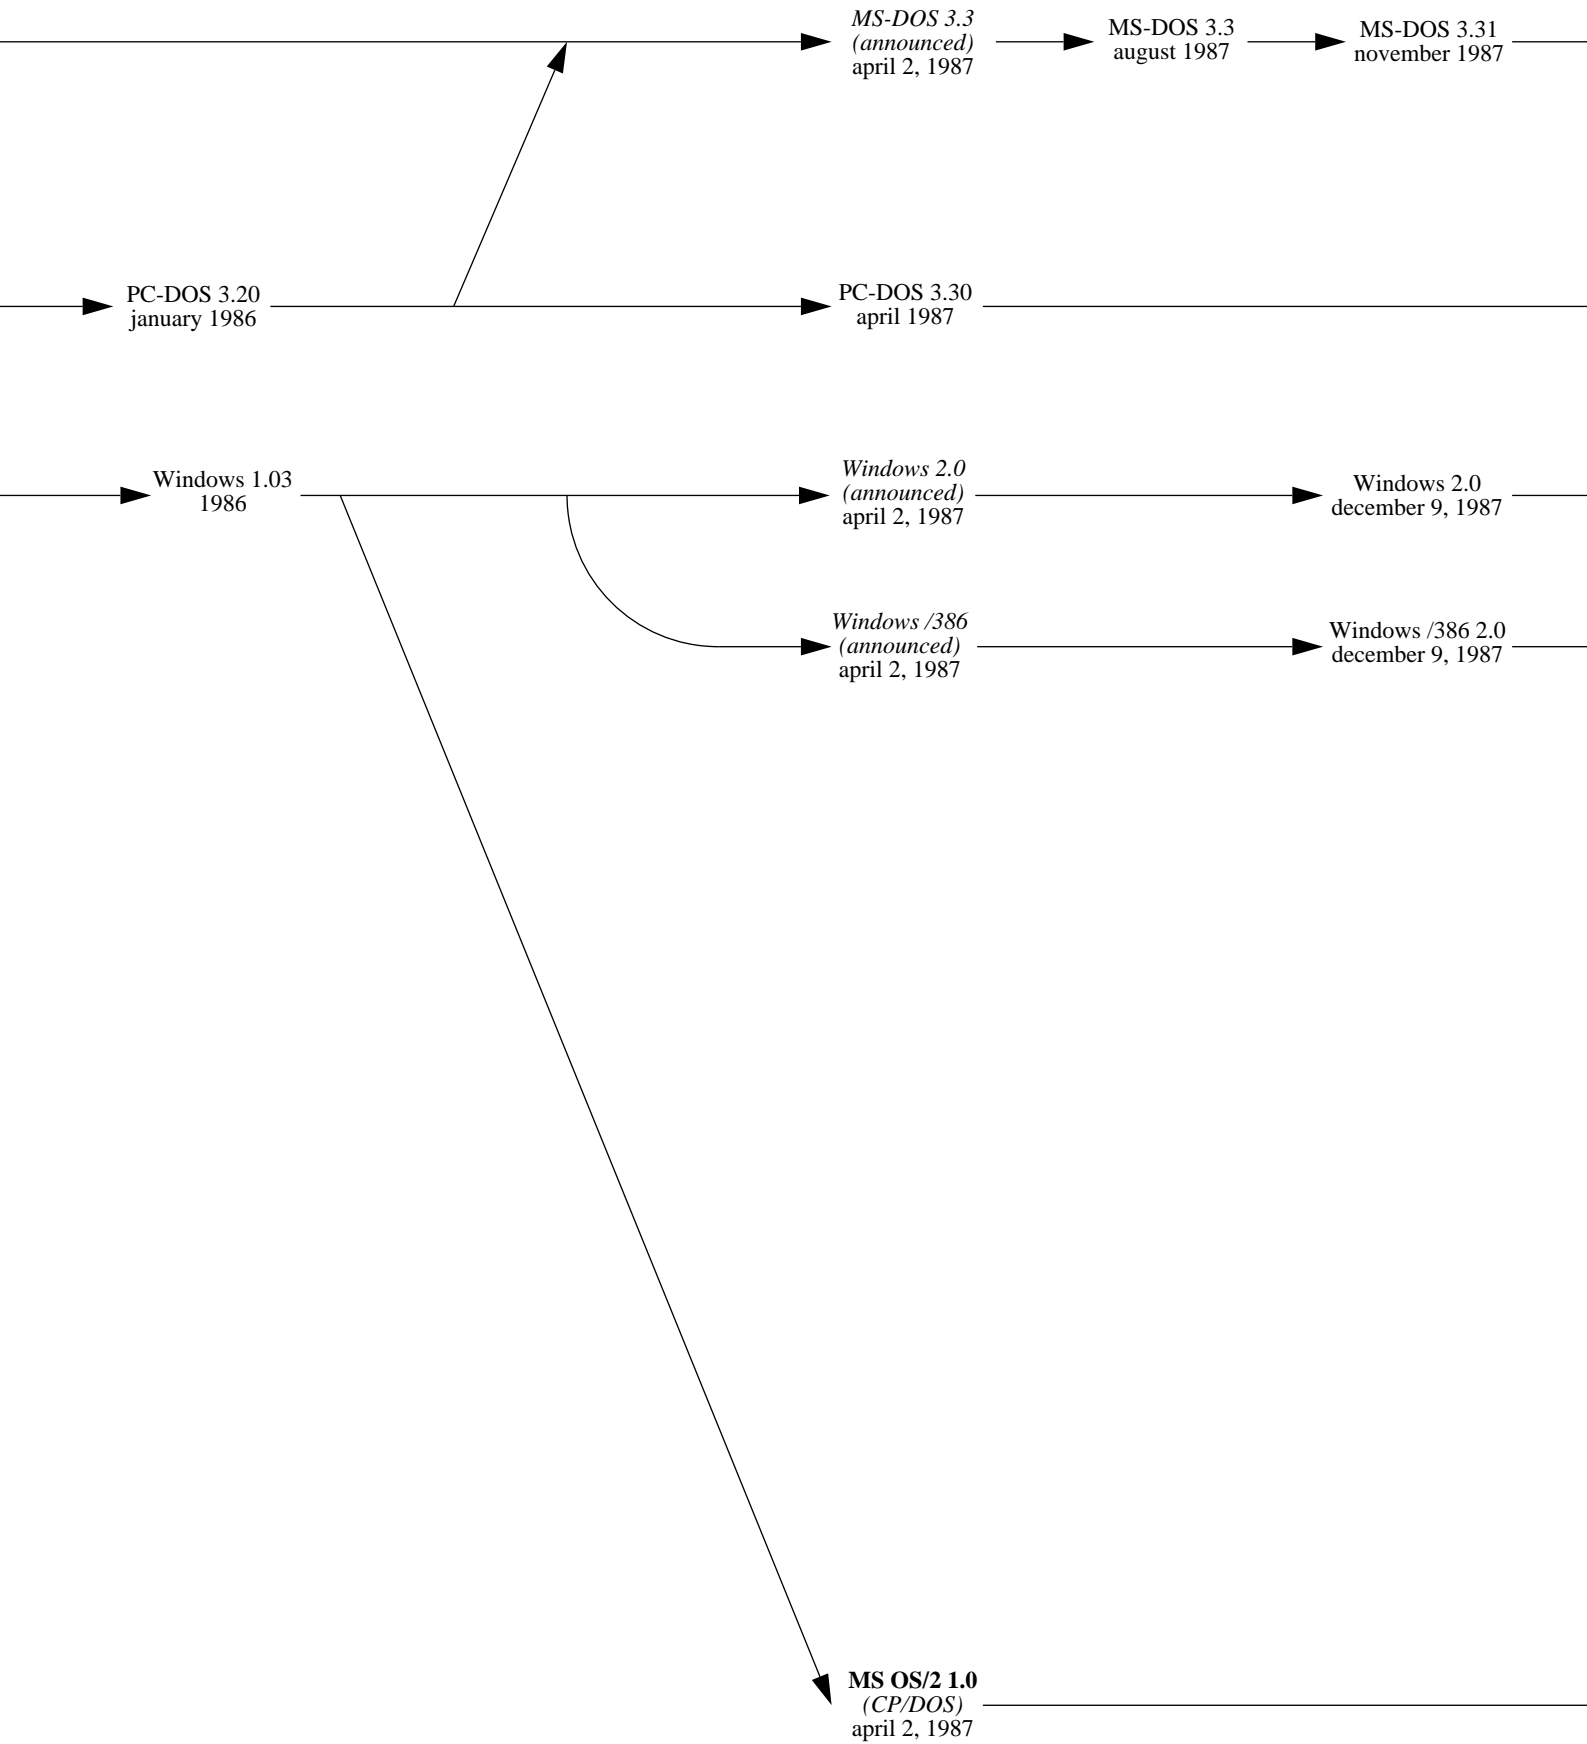

1980

1981

Closed Systems
may 9, 2009

© Éric Lévénez 2000-2009
<<http://www.levenez.com/windows/>>

1982

1983

1984

1985

1986

1987

1988

1989

1990

1991

1992

1993

1994

1995

1996

1997

1998

1999

2000

2001

2004

2005

2006

2007