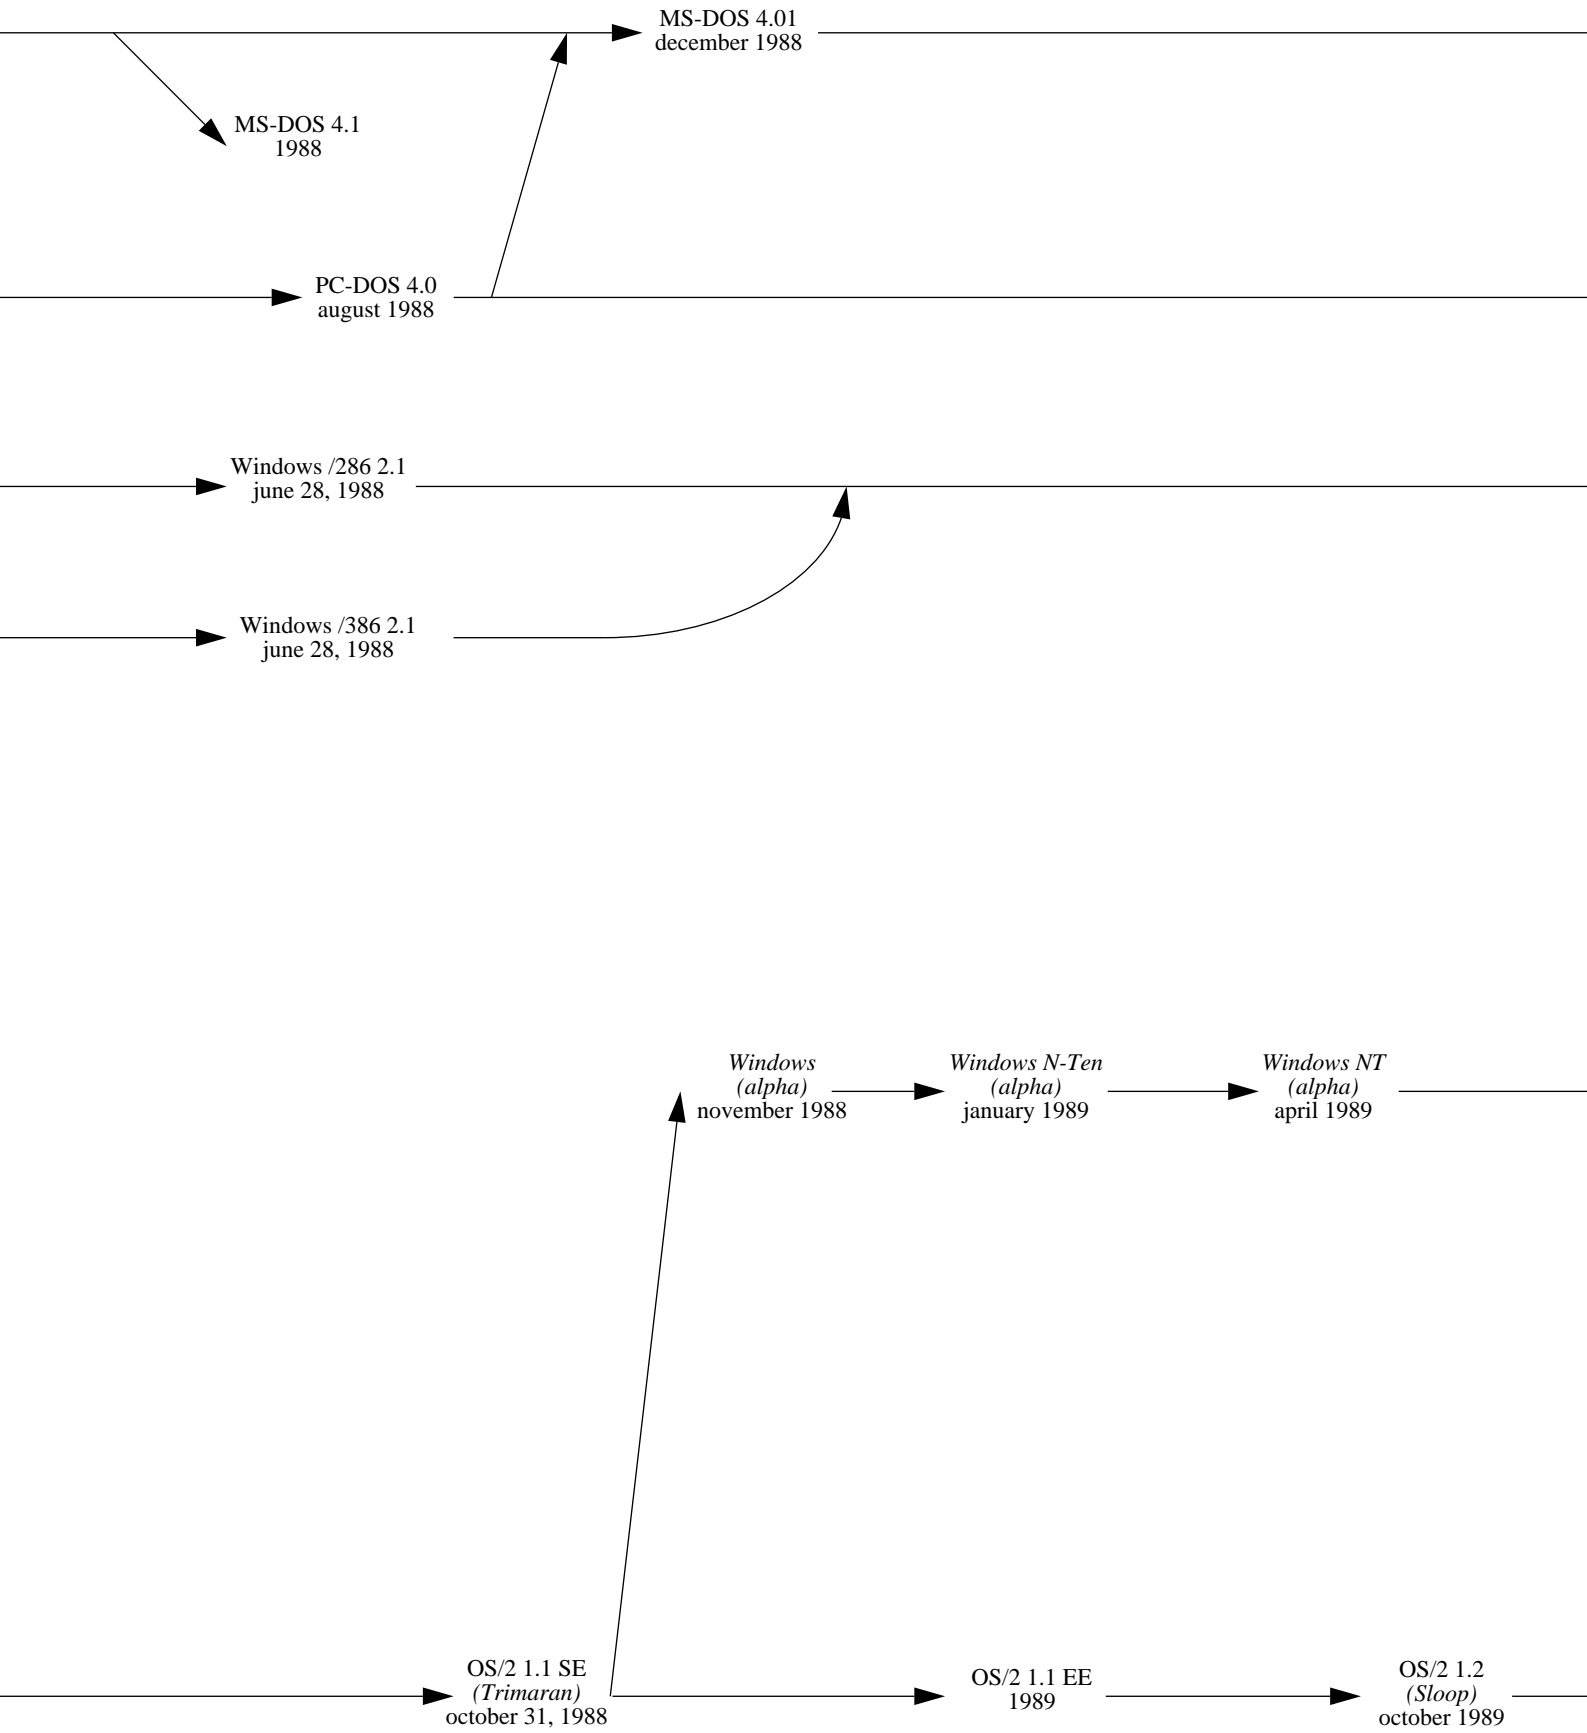

1980

1981

Closed Systems
may 9, 2009

© Éric Lévénez 2000-2009
<<http://www.levenez.com/windows/>>

1982

1983

1984

1985

1986

1987

1988

1989

1990

1991

1992

1993

1994

1995

1996

1997

1998

1999

2000

2001

2004

2005

2006

2007